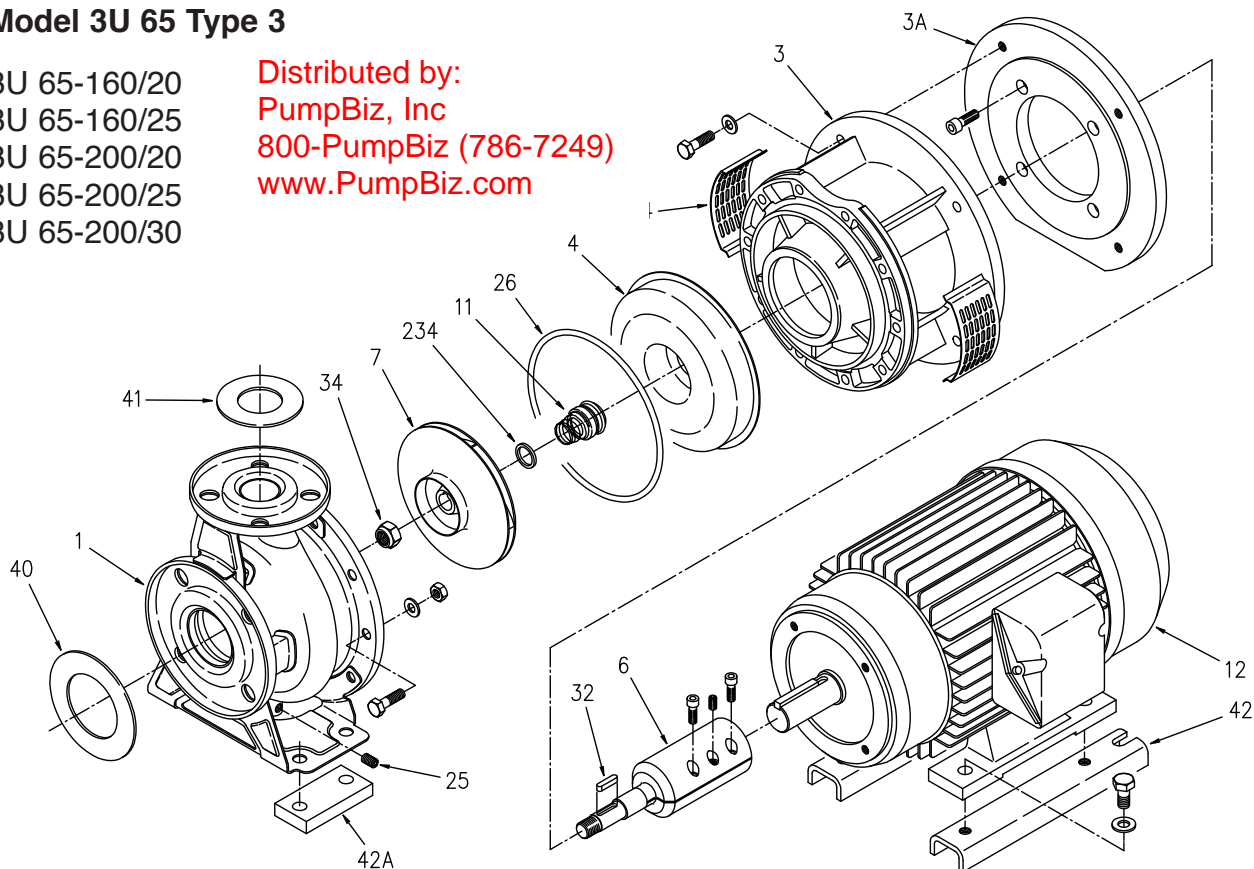

Exploded View

3U

3UB Type 1

Distributed by:
 PumpBiz, Inc
 800-PumpBiz (786-7249)
www.PumpBiz.com

Part No.	Part Name	Material	No. for 1 Unit
001	Casing	304L Stainless	1
011	Casing cover	304L Stainless	1
018	Bracket	Cast Iron	1
021	Impeller (3U)	304L Stainless	1
021	Impeller (3UB)	Bronze	1
039	Key	304L Stainless	1
041	Shaft sleeve	304L Stainless	1
111	Mechanical seal	-	1
115	O-Ring	Viton	1
117-1	Gasket	Nylon	1
117-2	Gasket	Nylon	1
117-3	Gasket	Nylon	1
125	Impeller Bolt	304L Stainless	1
160	Motor support (not shown)	Steel	1 set
212	Plug	304L Stainless	1
800	Motor	-	1
	Suction Flange Gasket	Viton	1
	Discharge Flange Gasket	Viton	1

Model 3UB

EBARA Stainless Steel Centrifugal Pumps

Exploded view

Model 3U 65 Type 3

3U 65-160/20
 3U 65-160/25
 3U 65-200/20
 3U 65-200/25
 3U 65-200/30

Distributed by:
 PumpBiz, Inc
 800-PumpBiz (786-7249)
www.PumpBiz.com

Part No.	Part Name	Material	No. for 1 Unit
001	Casing	304L Stainless	1
003	Motor bracket	Cast iron	1
003A	Adapter ring	Cast iron	1
004	Casing cover	304L Stainless	1
006	Coupling	Steel / Stainless steel	1
007	Impeller	Bronze	1
011	Mechanical seal		1
012	Motor		1
025	Drain plug	304L Stainless	1
026	O-ring	Viton	1
032	Key	304L Stainless	1
034	Impeller nut	Stainless / Nylon	1
040	Flange Gasket	EPDM	2
041	Flange Gasket	EPDM	2
042	Motor support	Steel	2
042A	Casing support (65-160 25HP only)	Steel	2
044	Coupling guard	Stainless Steel	2
234	Lip seal	304L Stainless	1