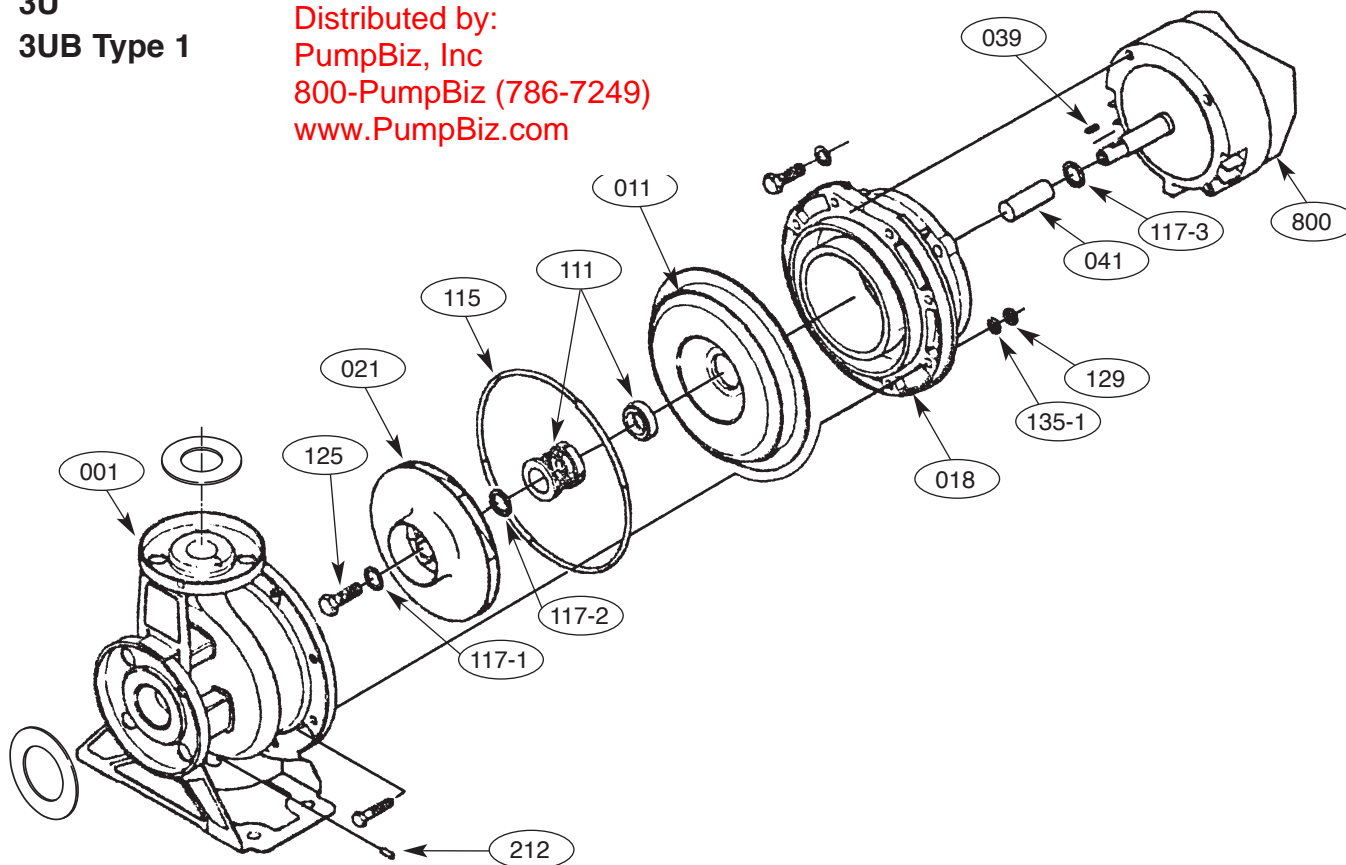

Exploded View

3U

3UB Type 1

Distributed by:
 PumpBiz, Inc
 800-PumpBiz (786-7249)
www.PumpBiz.com

Part No.	Part Name	Material	No. for 1 Unit
001	Casing	304L Stainless	1
011	Casing cover	304L Stainless	1
018	Bracket	Cast Iron	1
021	Impeller (3U)	304L Stainless	1
021	Impeller (3UB)	Bronze	1
039	Key	304L Stainless	1
041	Shaft sleeve	304L Stainless	1
111	Mechanical seal	-	1
115	O-Ring	Viton	1
117-1	Gasket	Nylon	1
117-2	Gasket	Nylon	1
117-3	Gasket	Nylon	1
125	Impeller Bolt	304L Stainless	1
160	Motor support (not shown)	Steel	1 set
212	Plug	304L Stainless	1
800	Motor	-	1
	Suction Flange Gasket	Viton	1
	Discharge Flange Gasket	Viton	1

Model 3UB

EBARA Stainless Steel Centrifugal Pumps

Exploded view

Model 3U 65 Type 3

3U 65-160/20
 3U 65-160/25
 3U 65-200/20
 3U 65-200/25
 3U 65-200/30

Distributed by:
 PumpBiz, Inc
 800-PumpBiz (786-7249)
www.PumpBiz.com

Part No.	Part Name	Material	No. for 1 Unit
001	Casing	304L Stainless	1
003	Motor bracket	Cast iron	1
003A	Adapter ring	Cast iron	1
004	Casing cover	304L Stainless	1
006	Coupling	Steel / Stainless steel	1
007	Impeller	Bronze	1
011	Mechanical seal		1
012	Motor		1
025	Drain plug	304L Stainless	1
026	O-ring	Viton	1
032	Key	304L Stainless	1
034	Impeller nut	Stainless / Nylon	1
040	Flange Gasket	EPDM	2
041	Flange Gasket	EPDM	2
042	Motor support	Steel	2
042A	Casing support (65-160 25HP only)	Steel	2
044	Coupling guard	Stainless Steel	2
234	Lip seal	304L Stainless	1