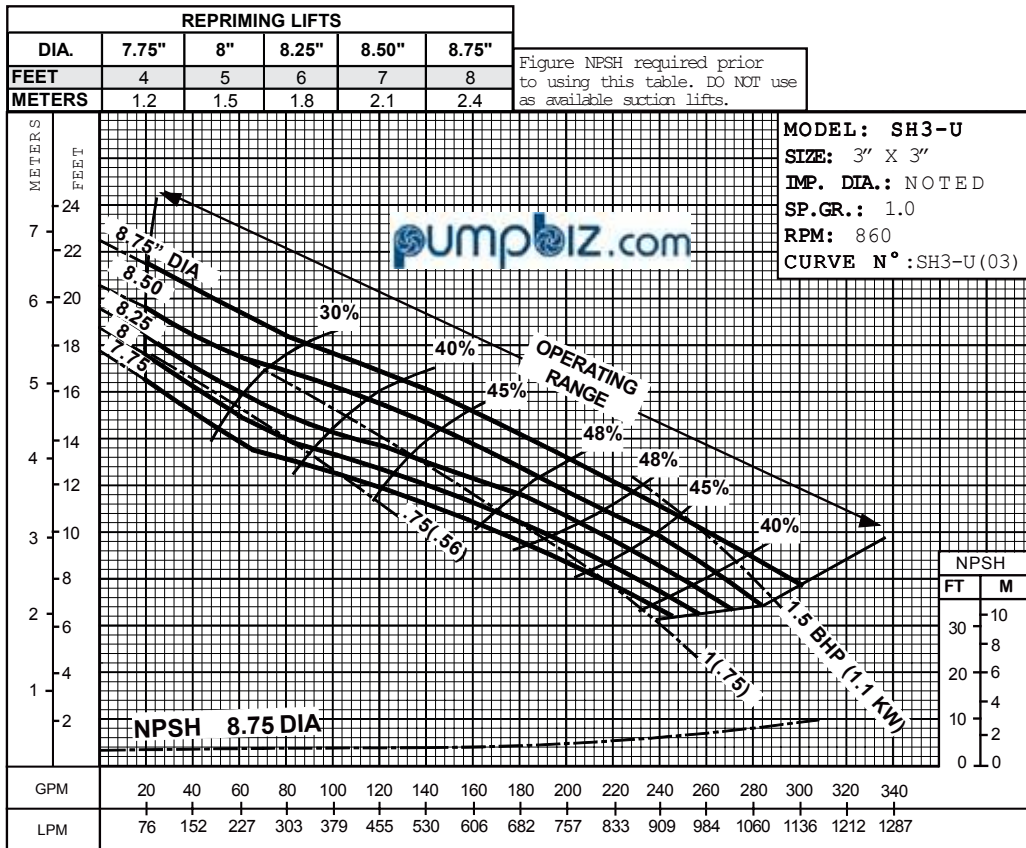

# PERFORMANCE CURVE

## Self-Priming Centrifugal Trash Pump