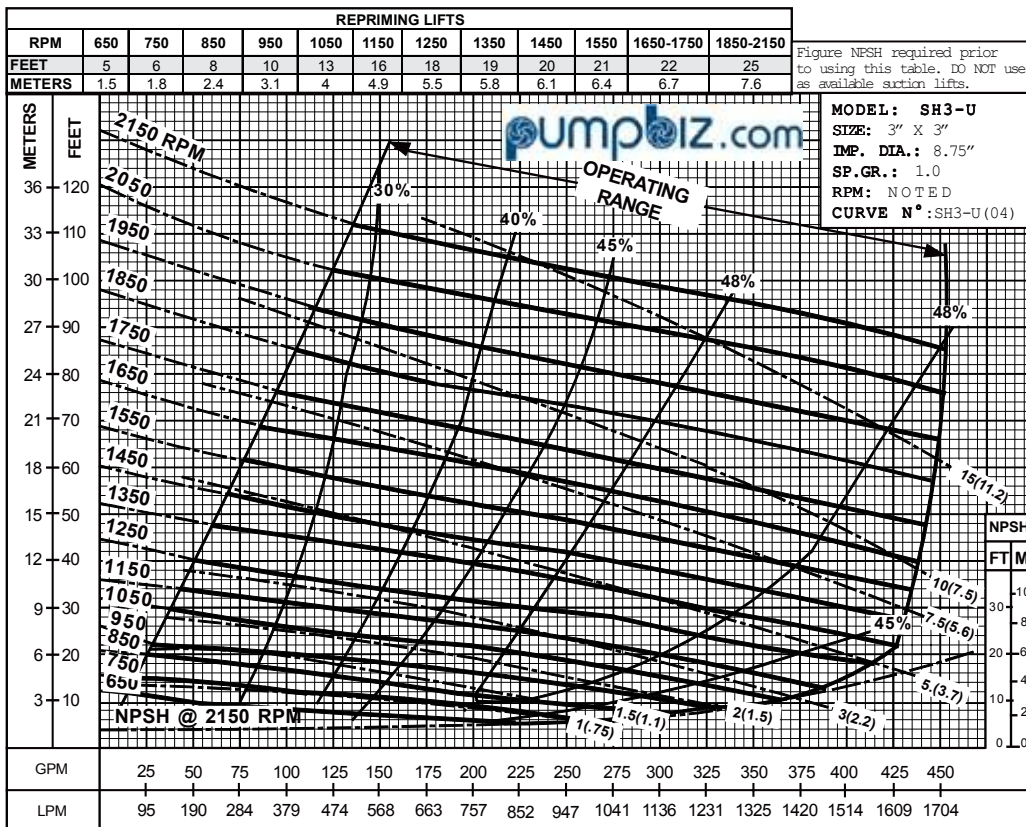

# PERFORMANCE CURVE

## Self-Priming Centrifugal Trash Pump