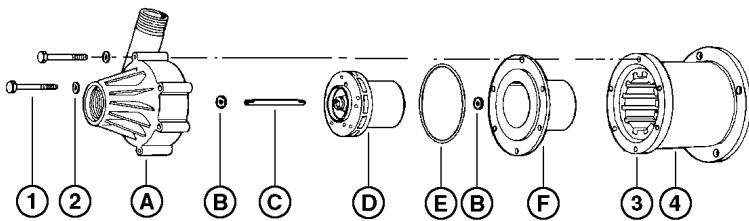

Replacement Parts

ITEM	PART NO.	DESCRIPTION
A	185213	Volute
B	187085	Thrust Washer
C	185100	Shaft
D	185238	Impeller
E	924016	O-Ring
F	186181	Backplate
1	903712	Bolt
2	921050	Washer
3	185172	Drive Magnet
4	185162	Mtg. Bracket