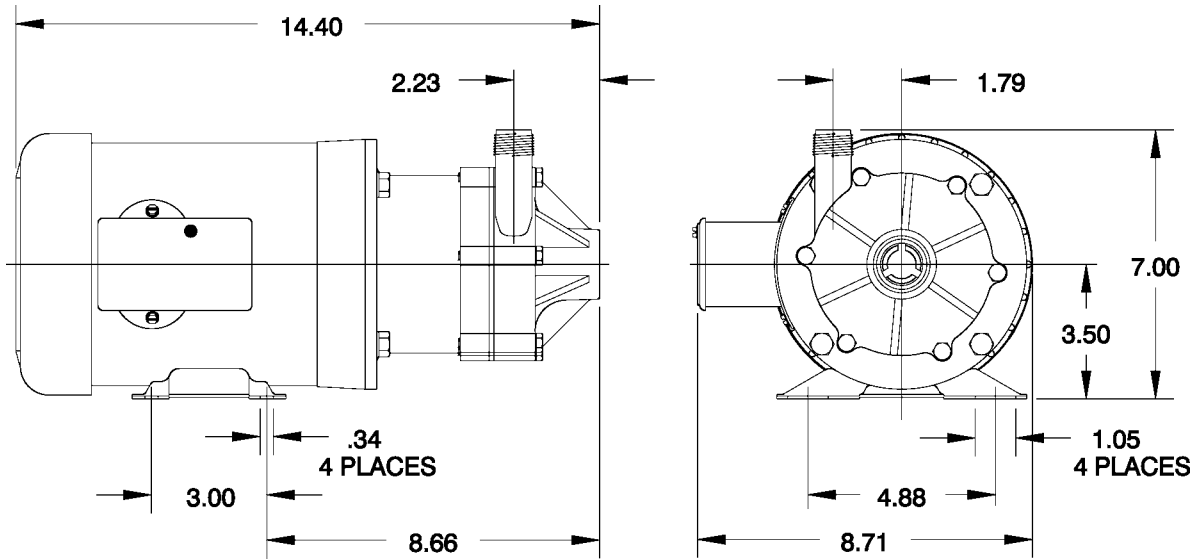

Little Giant Pump Co.

TE-5.5-MD-CK

NOTE: Designs and dimensions may vary for various reasons (i.e. type of motor). This information should be used as general guide rather than an unqualified guarantee. Specifications are subject to change without prior notice.

Specifications

Model No.	Item No.	Intake	Discharge	Listing(s)	HP	Volts	Hertz	Amps	Watts	Performance (GPH @ Head)					Shut Off		Pwr. Cord (ft)	Weight (Lbs.)
										5'	10'	20'	30'	40'	Feet	PSI		
TE-5.5-MD-CK	585600	1" FNPT	3/4" MNPT	UR/C-CSA	1/3	115	50/60	5.6/5.0	340/525	1900	1825	1550	1150	175	40.5	17.5	N/A	28.00
							230	50/60	2.8/2.5	340/525