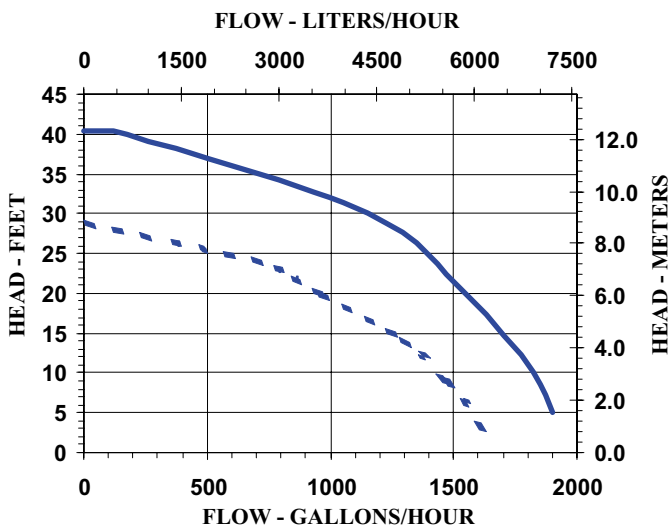

Little Giant Pump Co.
PO Box 12010
Okla. City, OK 73157
Phone: 405.947.2511
Fax: 405.228.1550
www.LittleGiantPump.com