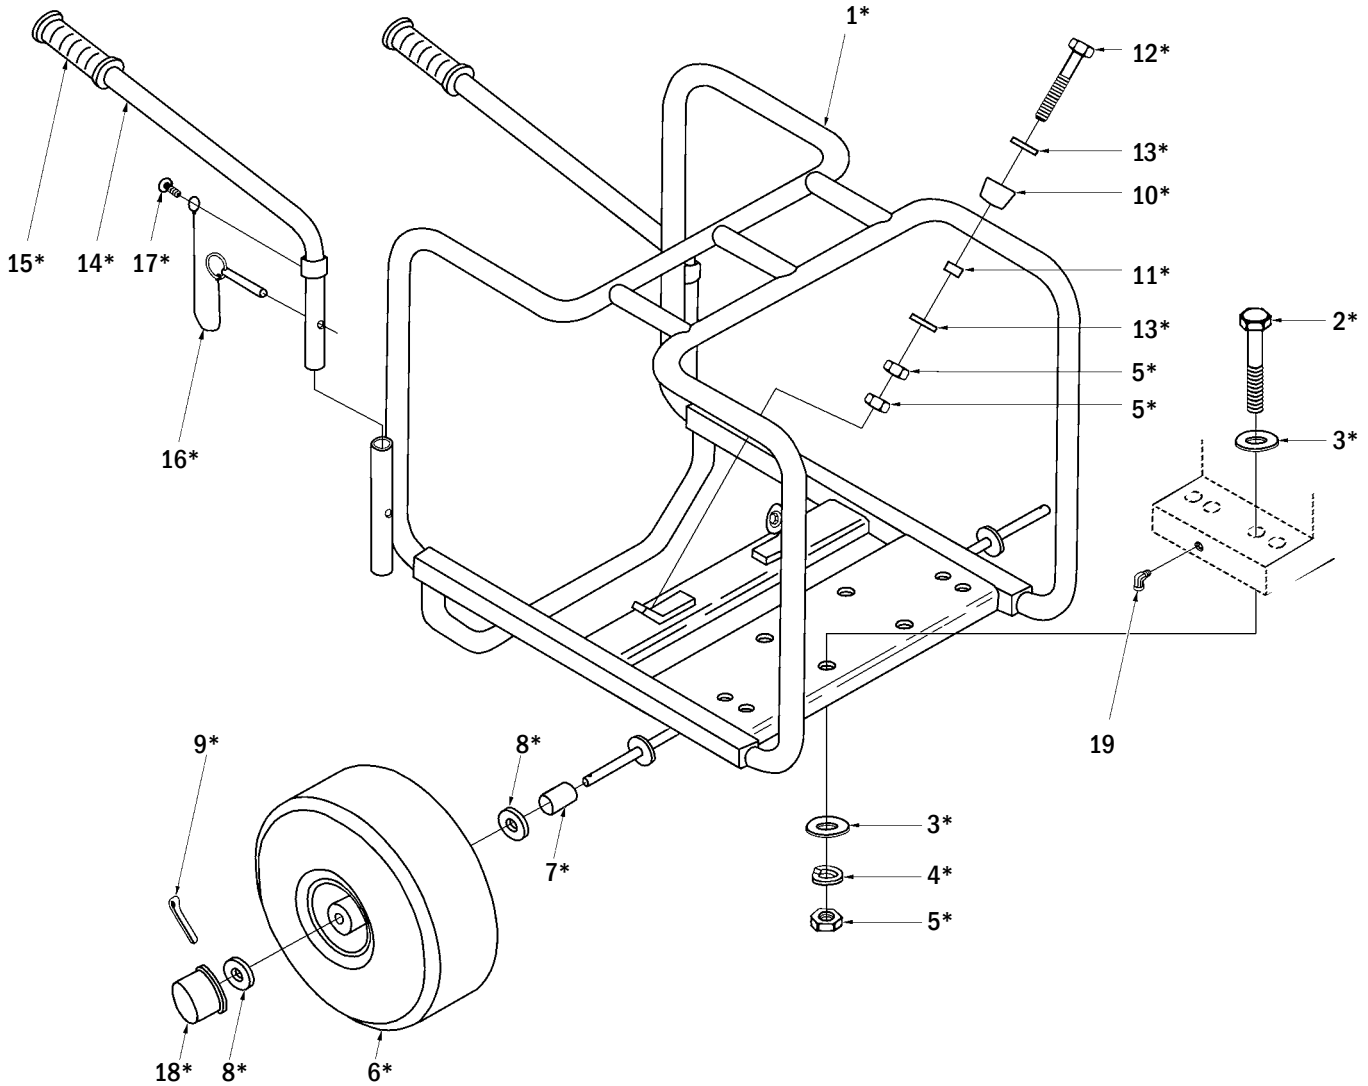

PumpBiz.com
800-PumpBiz

* Included in A 48367 A Overhaul Seal Kit

Pump Wet-End Kit: **TP4WE (UT-L1621Z)**
Includes all pump parts, no engine, no roll cage

TORQUE SPECS

REF NO.	Inch Pounds	Newton Meters	Notes:
17	205-225	23.2-25.4	17-18.8 Lbs.-Ft.
21	300-325	33.9-36.7	25-27 Lbs.-Ft.
23	300-350	33.9-39.5	25-29 Lbs.-Ft.
28	360-400	40.7-45.2	30-33.3 Lbs.-Ft.

REF.	PART NO.	DESCRIPTION	QTY.
NS	08546	Engine, Vanguard 16hp (TP4V)	1
NS	15190	Engine, V' guard 16hp Elec Start (TP4VE)	1
NS	15172	Engine, Hatz Diesel 15hp (TP4Z)	1
NS	15214	1 Stub Shaft, for Hatz Engine (TP4Z)	1
NS	15192	Oil Line, Engine to Filter 1/4" (TP4VE)	1
NS	15193	Oil Line, Filter to Engine 1/8" (TP4VE)	1
NS	15197	Battery Cable, Red (TP4VE)	1
NS	15198	Battery Cable, Black (TP4VE)	1
2a	A 09130	End Housing [includes #3a, 4a, 5]	1
3a	54957	1 Nipple, 4" x 3" Close NPT	1
4a	54958	1 Nipple, 4" x 6" NPT	2
	5	08970 Decal, Fill Pump	1
2b	A 15174	End Housing BSP [includes #3b, 4b, 5]	1
3b	15166	Nipple, 4" x 3" NPT/BSP	AR
4b	15167	Nipple, 4" x 6" NPT/BSP	AR
	5	08970 Decal, Fill Pump	1
	6	50679 1 Wear Plate	1
	*7	54665 Gasket, Small	1
	8	A 43971 Filler Cap [includes #9]	1
	*9	18108 Gasket, Filler Cap	1
	10	A 43896 Drain Plug [includes #11]	1
	*11	59910 Gasket, Filler Plug	1

* Included in A 15024 Roll Cage Kit

TORQUE SPECS

REF NO.	Inch Pounds	Newton Meters	Notes:
2	205-225	23.2-25.4	17-18.8 Lbs.-Ft.
5	130-145	14.7-16.4	

OTHER PARTS & ACCESSORIES:

PART NO.	DESCRIPTION
A 48367 A	Overhaul Seal Kit
54956	Strainer, 4"
15038	Foot Valve, 4"
L 00295	Owner's Manual
A 15062	Spanner Wrench Kit, 4"
A 15024	Roll Cage Kit, TP4V/VE
A 15024 B	Roll Cage Kit, TP4Z