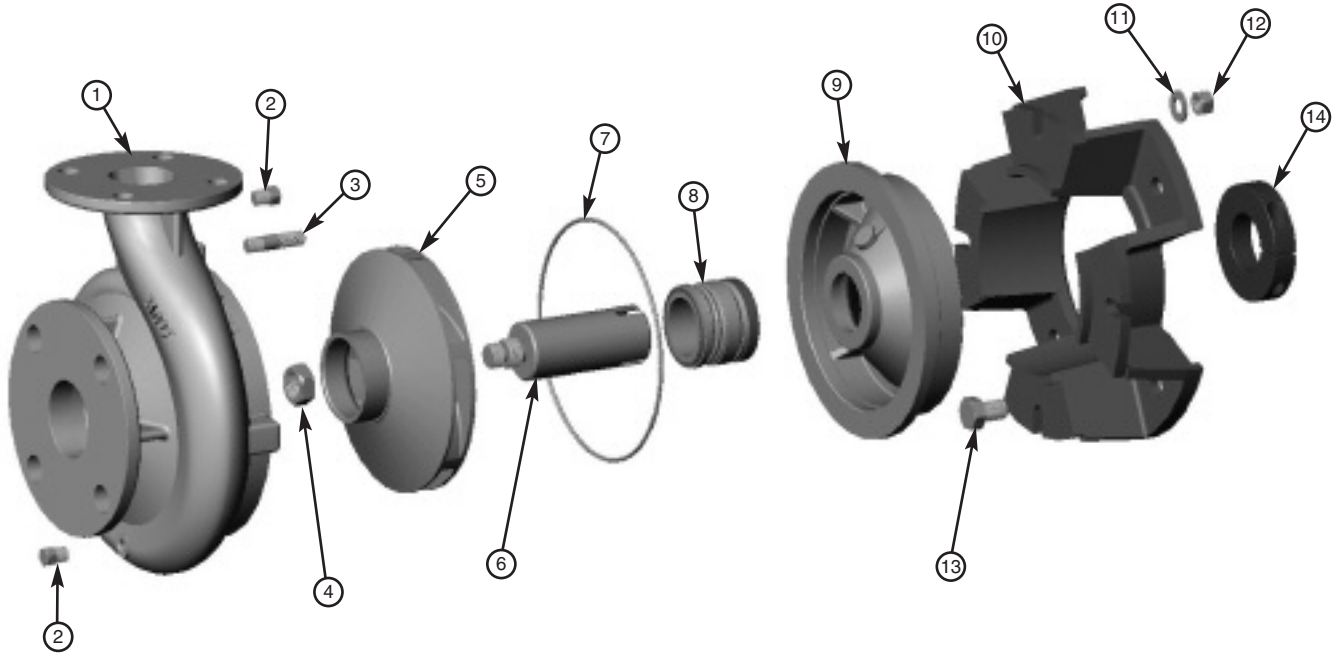

# MP PUMPS SERVICE PARTS LIST

CHEMFLO 5 & 6

Pumpak

PART NO.	ITEM NO.	DESCRIPTION	QTY.	PART NO.	ITEM NO.	DESCRIPTION	QTY.
31098	1	Volute SS Chem 5 2x1.5	1	31374	8	Mech. Seal - 1.5" T-2100*	1
31469		Volute SS Chem 6 3x2	1	31093	9	Seal Housing SS Chem 5 & 6	1
21255	2	Pipe Plug SS - 1/8" NPT	2	31711	10	Motor Adapter 145TC	1
33161	3	Stud SS - 3/8-16 x 2"	4	31091		Motor Adapter 184TC/215TC	1
29194	4	Hex Jam Nut SS - 5/8-18*	1	28053	11	Washer SS - 3/8"	4
31096	5	Impeller SS - 6.18" Chem 5	1	21268	12	Hex Nut SS - 3/8-16	4
31467		Impeller SS - 6.18" Chem 6	1	31235	13	Capscrew SS 1/2-13	4
31806	6	Drive Sleeve SS 145TC*	1	23039	14	Clamp Assembly 1" 145TC	1
31094		Drive Sleeve SS 184TC	1	31099		Clamp Assembly 1.38" 184TC	1
31311		Drive Sleeve SS 215TC	1	31312		Clamp Assembly 1.5" 215TC	1
31233	7	O-Ring Viton*	1				

# MP PUMPS SERVICE PARTS LIST

CHEMFLO 7 & 8

Pumpak

PART NO.	ITEM NO.	DESCRIPTION	QTY.	PART NO.	ITEM NO.	DESCRIPTION	QTY.
31424	1	Volute SS Chem 7 2x1	1	31374	8	Mech. Seal - 1.5" T-2100*	1
31650		Volute SS Chem 8 3x1.5	1	31426	9	Seal Housing SS	1
21255	2	Pipe Plug SS - 1/8" NPT	2	28053	10	Washer SS - 3/8"	10
21260	3	Stud SS - 3/8-16 x 1.44"	10	21268	11	Hex Nut SS - 3/8-16	10
29194	4	Hex Jam Nut SS - 5/8-18*	1	31711	12	Motor Adapter 145TC	1
31429	5	Impeller SS - 7.95" Chem 7	1	31091		Motor Adapter 184TC/215TC	1
31648		Impeller SS - 7.95" Chem 8	1	31235	13	Capscrew SS 1/2-13	4
31806	6	Drive Sleeve SS 145TC*	1	23039	14	Clamp Assembly 1" 145TC	1
31094		Drive Sleeve SS 184TC	1	31099		Clamp Assembly 1.38" 184TC	1
31311		Drive Sleeve SS 215TC	1	31312		Clamp Assembly 1.5" 215TC	1
31430	7	O-Ring Viton*	1				