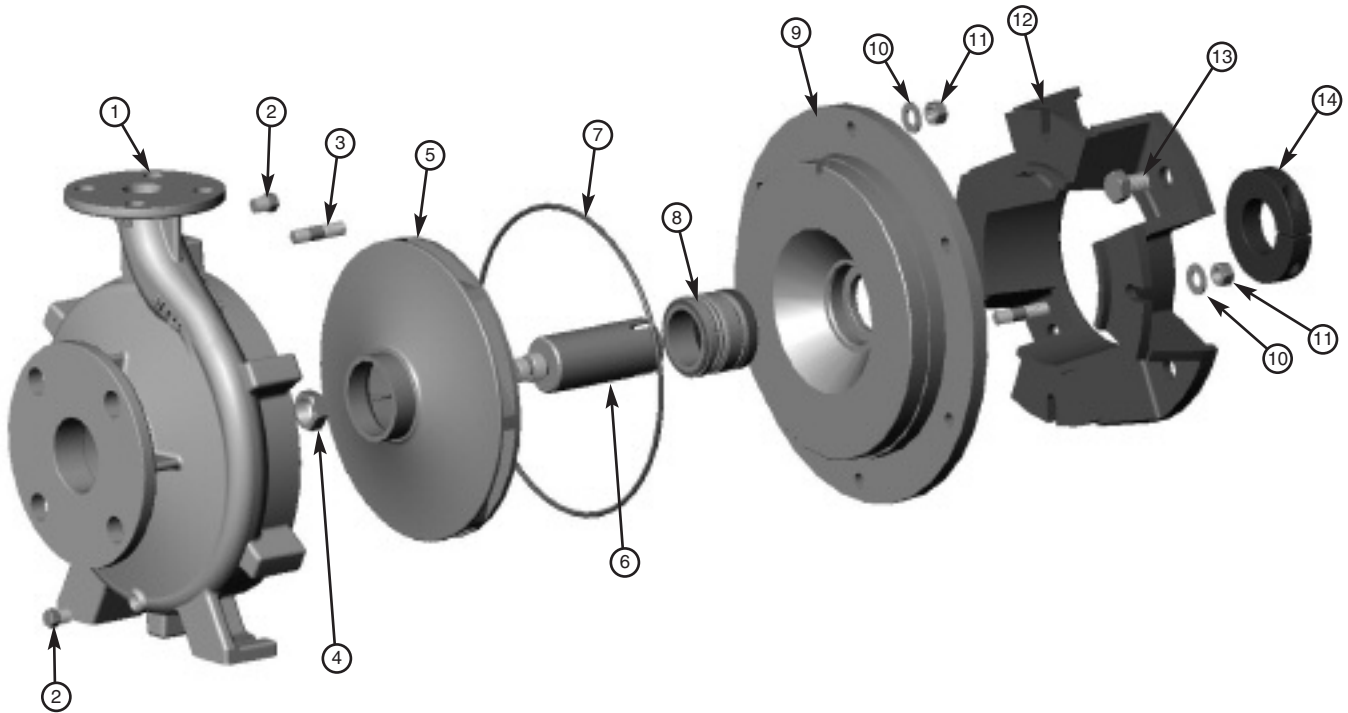

# MP PUMPS SERVICE PARTS LIST

CHEMFLO 5 & 6

Pumpak

PART NO.	ITEM NO.	DESCRIPTION	QTY.	PART NO.	ITEM NO.	DESCRIPTION	QTY.
31098	1	Volute SS Chem 5 2x1.5	1	31374	8	Mech. Seal - 1.5" T-2100*	1
31469		Volute SS Chem 6 3x2	1	31093	9	Seal Housing SS Chem 5 & 6	1
21255	2	Pipe Plug SS - 1/8" NPT	2	31711	10	Motor Adapter 145TC	1
33161	3	Stud SS - 3/8-16 x 2"	4	31091		Motor Adapter 184TC/215TC	1
29194	4	Hex Jam Nut SS - 5/8-18*	1	28053	11	Washer SS - 3/8"	4
31096	5	Impeller SS - 6.18" Chem 5	1	21268	12	Hex Nut SS - 3/8-16	4
31467		Impeller SS - 6.18" Chem 6	1	31235	13	Capscrew SS 1/2-13	4
31806	6	Drive Sleeve SS 145TC*	1	23039	14	Clamp Assembly 1" 145TC	1
31094		Drive Sleeve SS 184TC	1	31099		Clamp Assembly 1.38" 184TC	1
31311		Drive Sleeve SS 215TC	1	31312		Clamp Assembly 1.5" 215TC	1
31233	7	O-Ring Viton*	1				

# MP PUMPS SERVICE PARTS LIST

CHEMFLO 7 & 8

Pumpak

PART NO.	ITEM NO.	DESCRIPTION	QTY.	PART NO.	ITEM NO.	DESCRIPTION	QTY.
31424	1	Volute SS Chem 7 2x1	1	31374	8	Mech. Seal - 1.5" T-2100*	1
31650		Volute SS Chem 8 3x1.5	1	31426	9	Seal Housing SS	1
21255	2	Pipe Plug SS - 1/8" NPT	2	28053	10	Washer SS - 3/8"	10
21260	3	Stud SS - 3/8-16 x 1.44"	10	21268	11	Hex Nut SS - 3/8-16	10
29194	4	Hex Jam Nut SS - 5/8-18*	1	31711	12	Motor Adapter 145TC	1
31429	5	Impeller SS - 7.95" Chem 7	1	31091		Motor Adapter 184TC/215TC	1
31648		Impeller SS - 7.95" Chem 8	1	31235	13	Capscrew SS 1/2-13	4
31806	6	Drive Sleeve SS 145TC*	1	23039	14	Clamp Assembly 1" 145TC	1
31094		Drive Sleeve SS 184TC	1	31099		Clamp Assembly 1.38" 184TC	1
31311		Drive Sleeve SS 215TC	1	31312		Clamp Assembly 1.5" 215TC	1
31430	7	O-Ring Viton*	1				