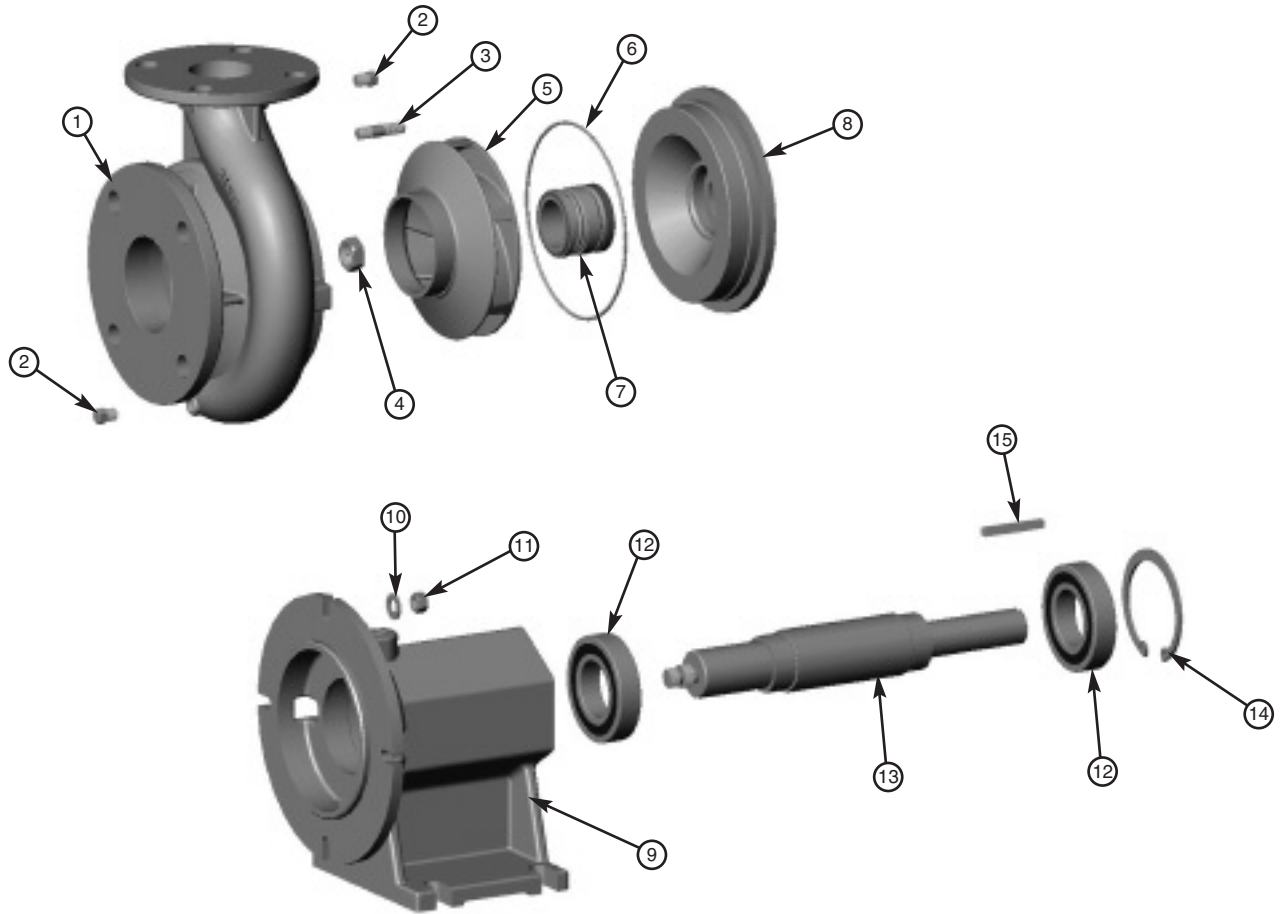

MP PUMPS SERVICE PARTS LIST

CHEMFLO 5 & 6

Pedestal Pump

PART NO.	ITEM NO.	DESCRIPTION	QTY.	PART NO.	ITEM NO.	DESCRIPTION	QTY.
31098	1	Volute SS CHEM 5 2 x 1.5	1	31093	8	Seal Housing SS	1
31469		Volute SS CHEM 6 3 x 2	1	31656	9	Bearing Housing	1
21255	2	Pipe Plug SS - 1/8" NPT	2	28053	10	Washer SS - 3/8"	4
33161	3	Stud SS - 3/8-16 x 2	4	21268	11	Hex Nut SS - 3/8-16	4
29194	4	Hex Jam Nut SS - 5/8-18*	1	31804	12	Ball Bearing*	2
31096	5	Impeller SS - 6.18" CF5	1	31802	13	Drive Shaft SS	1
31467		Impeller SS - 6.18" CF6	1	31803	14	Snap Ring	1
31233	6	O-Ring Viton*	1	33232	15	Square Key - .25"	1
31374	7	Mechanical Seal - 1.5" T-2100*	1				

Pedestal Pump

PART NO.	ITEM NO.	DESCRIPTION	QTY.	PART NO.	ITEM NO.	DESCRIPTION	QTY.
31424	1	Volute SS CHEM 7 2 x 1	1	31426	8	Seal Housing SS	1
31650		Volute SS CHEM 8 3 x 1.5	1	31656	9	Bearing Housing	1
21255	2	Pipe Plug SS - 1/8" NPT	2	28053	10	Washer SS - 3/8"	10
21261	3	Stud SS - 3/8-16 x 1 5/8"	10	21268	11	Hex Nut SS - 3/8-16	10
29194	4	Hex Jam Nut SS - 5/8-18"	1	31804	12	Ball Bearing*	2
31429	5	Impeller SS - 7.95" CF7	1	31802	13	Drive Shaft SS	1
31648		Impeller SS - 7.95" CF8	1	31803	14	Snap Ring	1
31430	6	O-Ring Viton*	1	33232	15	Square Key - .25"	1
31374	7	Mechanical Seal* - 1.5" T-2100	1				