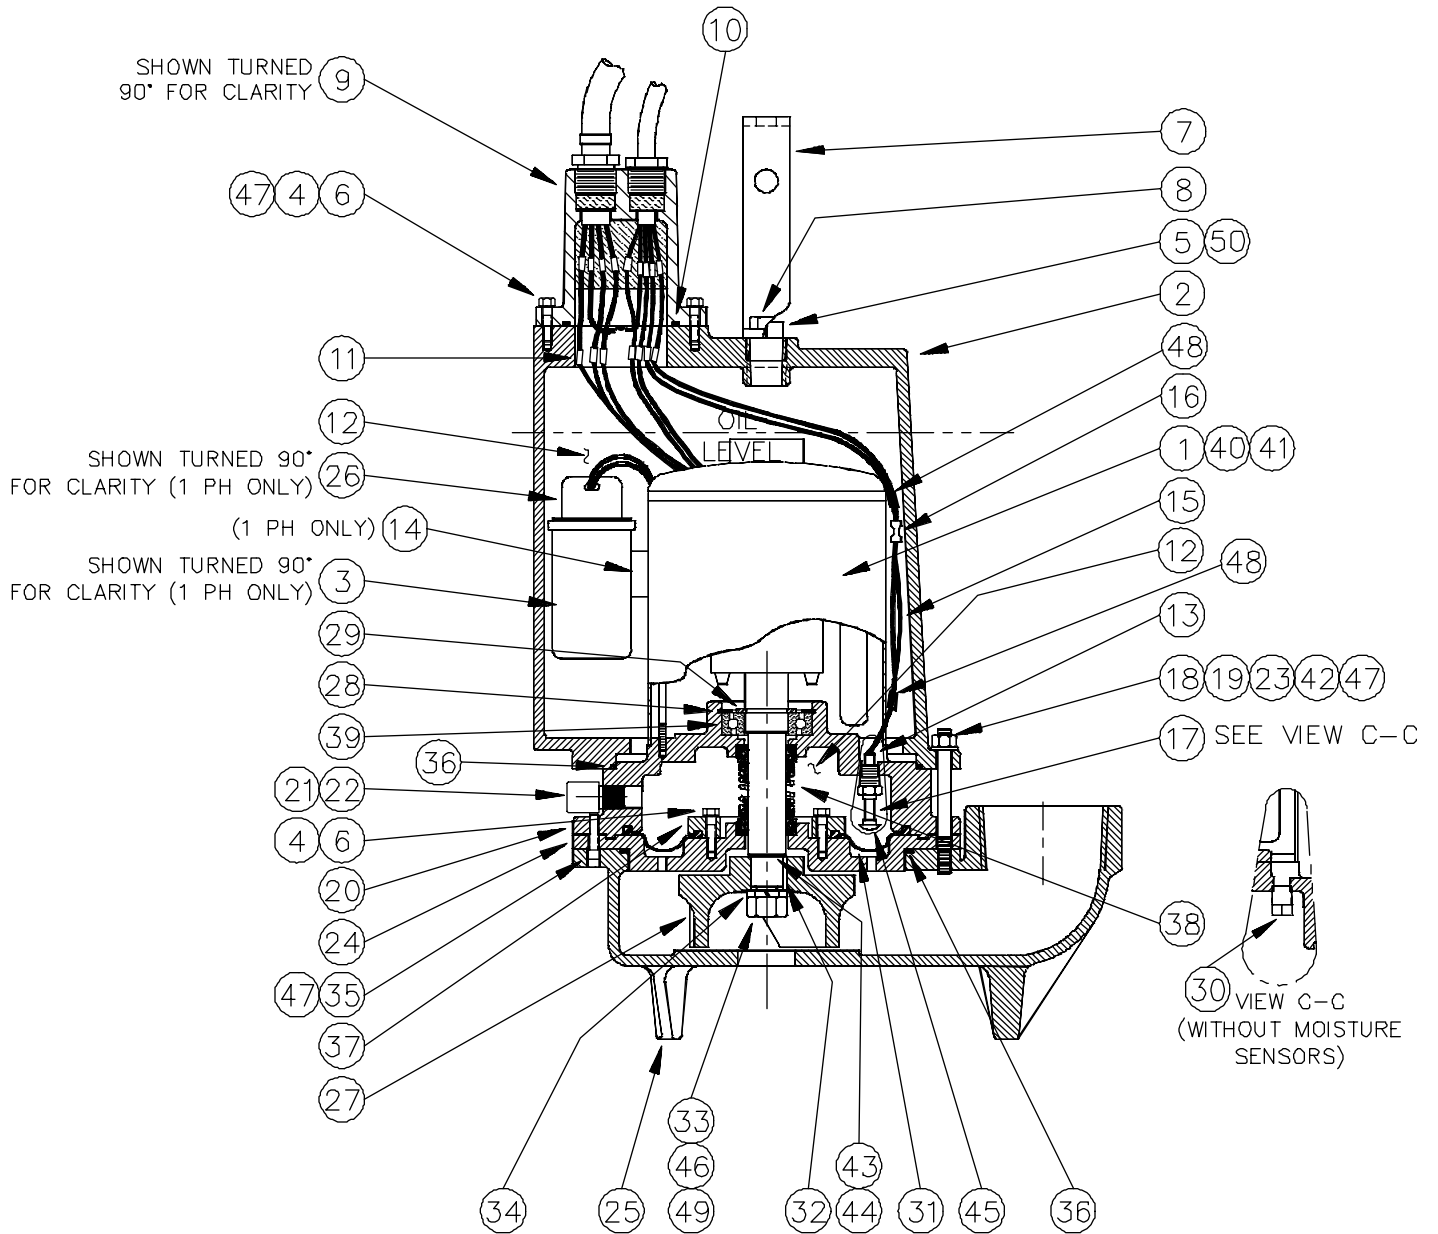

3SE-DS, 3450RPM

Fig. 9