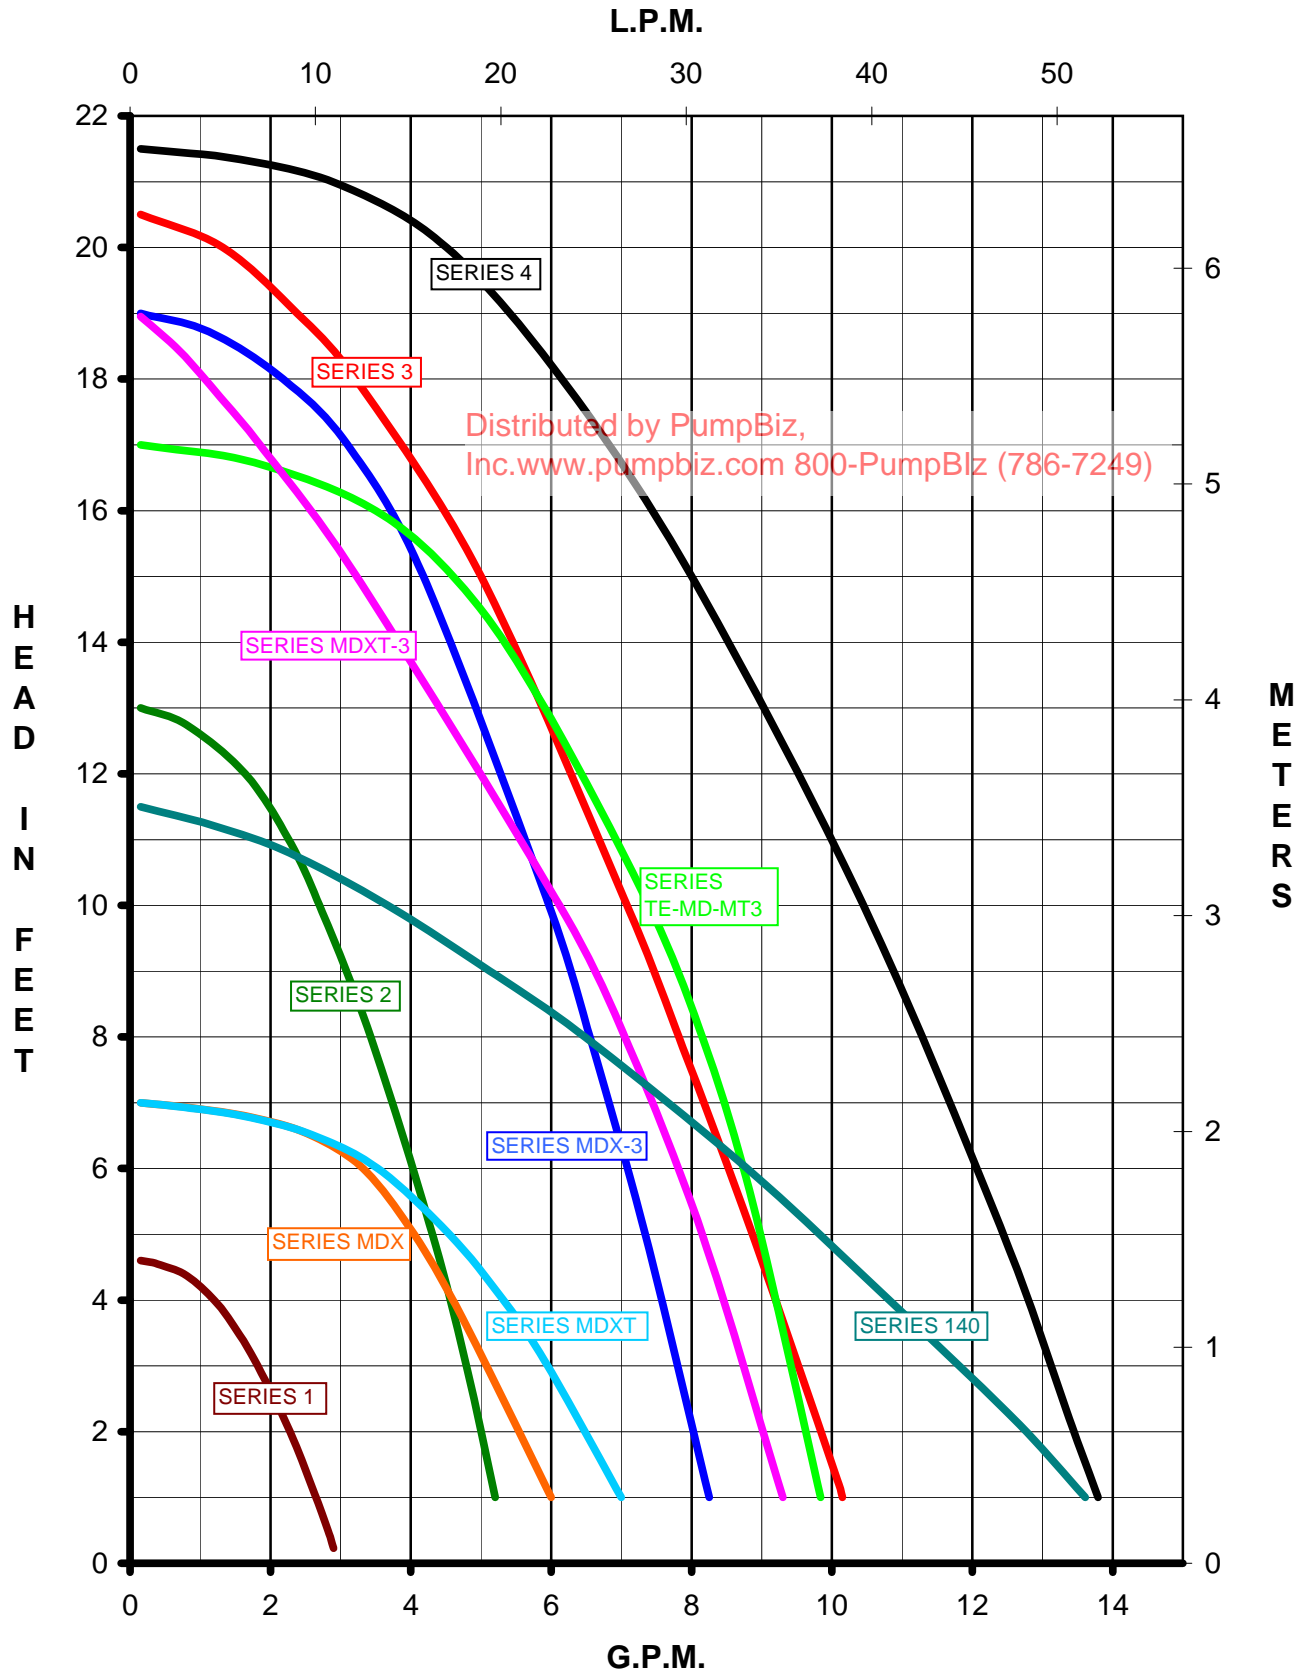

MARCH PUMPS

FAMILY CURVE SERIES: 60HZ

1, MDX, MDXT, 2, MDX-3, MDXT-3, 140,
TE-MD-MT3, 3, 4

MARCH PUMPS

FAMILY CURVE SERIES: 60HZ

320, 335, TE-5-MD, TE-5.5-MD,
TE-6-MD, TE-7-MD

MARCH PUMPS

FAMILY CURVE SERIES: 60HZ

TE-7.5-MD, TE-8-MD, TE-8-MD-HF,
TE-10K-MD