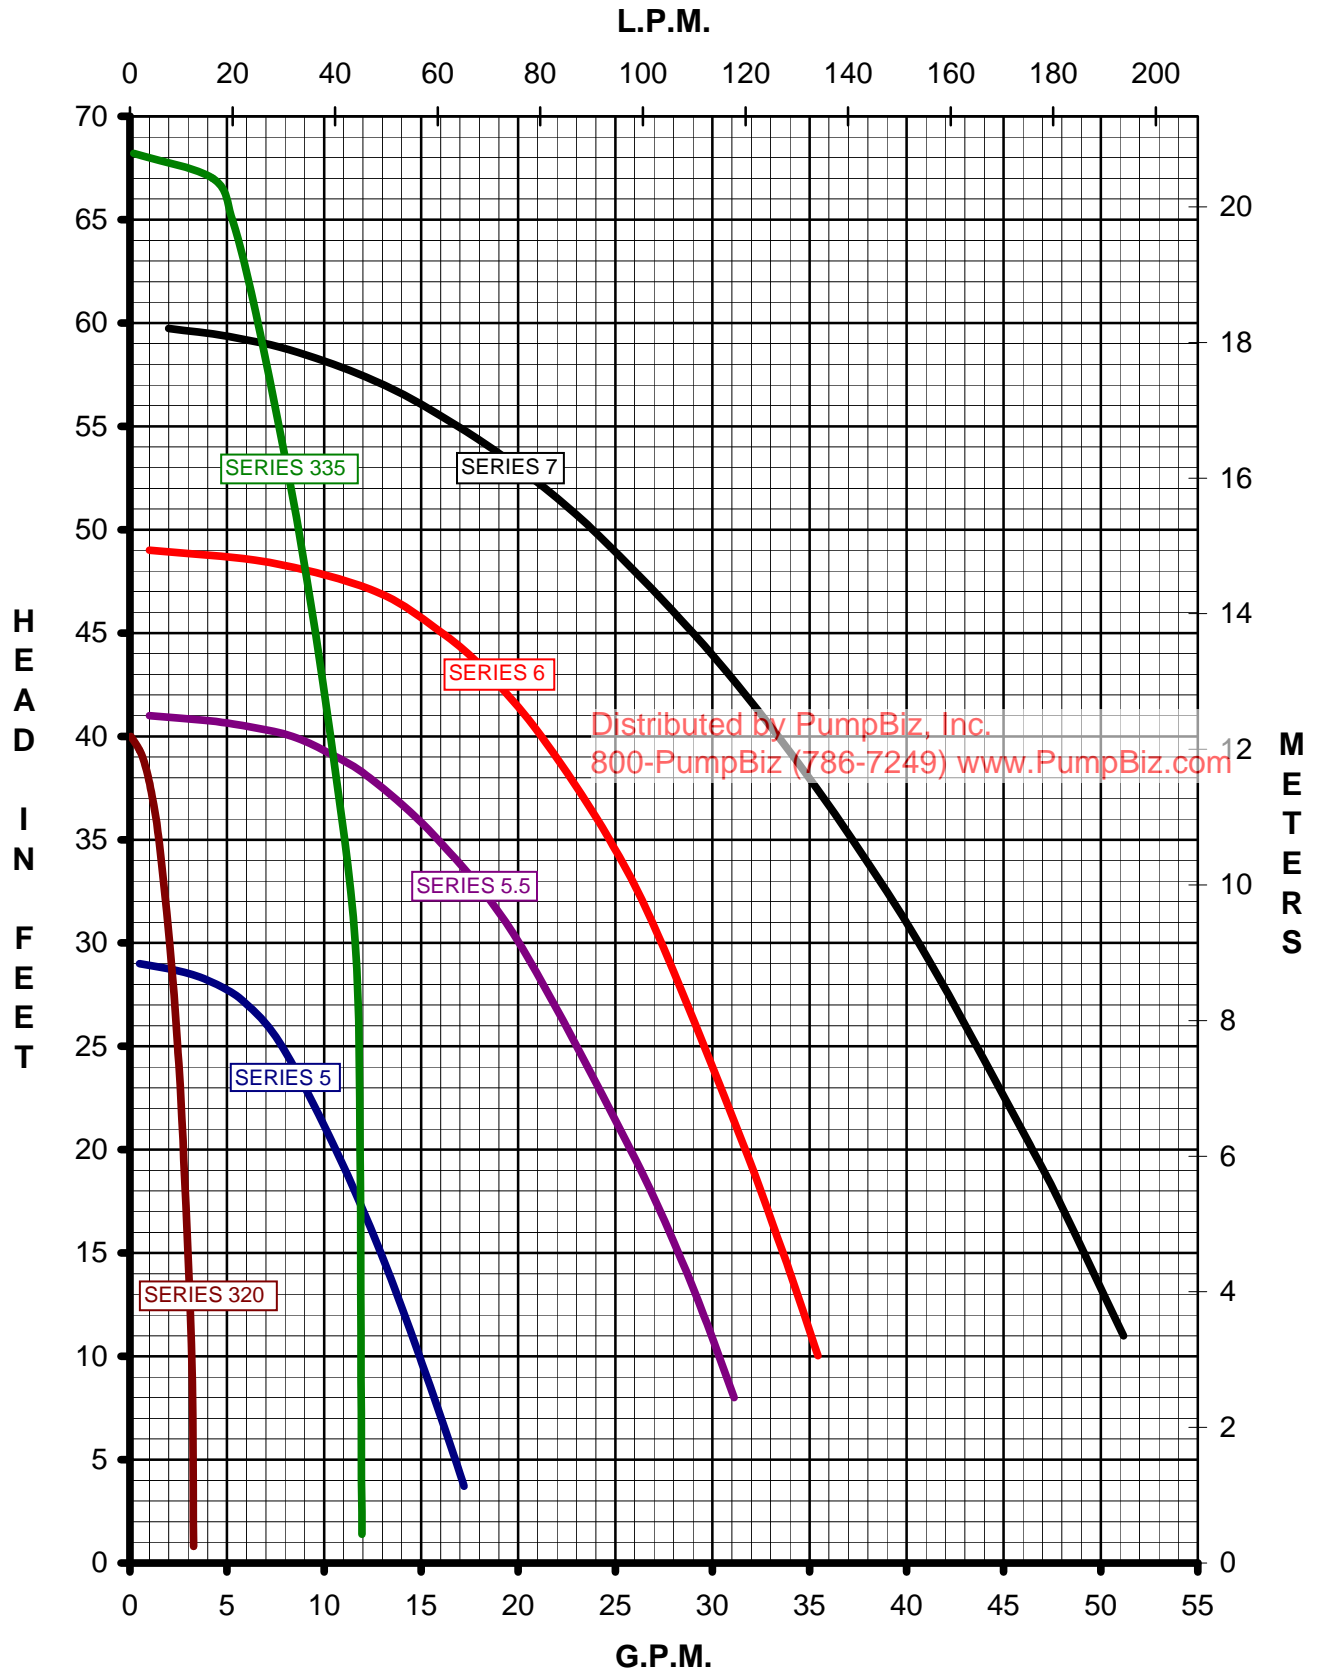

MARCH PUMPS

FAMILY CURVE SERIES: 60HZ

1, MDX, MDXT, 2, MDX-3, MDXT-3, 140,
TE-MD-MT3, 3, 4

MARCH PUMPS

FAMILY CURVE SERIES: 60HZ

320, 335, TE-5-MD, TE-5.5-MD,
TE-6-MD, TE-7-MD

MARCH PUMPS

FAMILY CURVE SERIES: 60HZ

TE-7.5-MD, TE-8-MD, TE-8-MD-HF,
TE-10K-MD