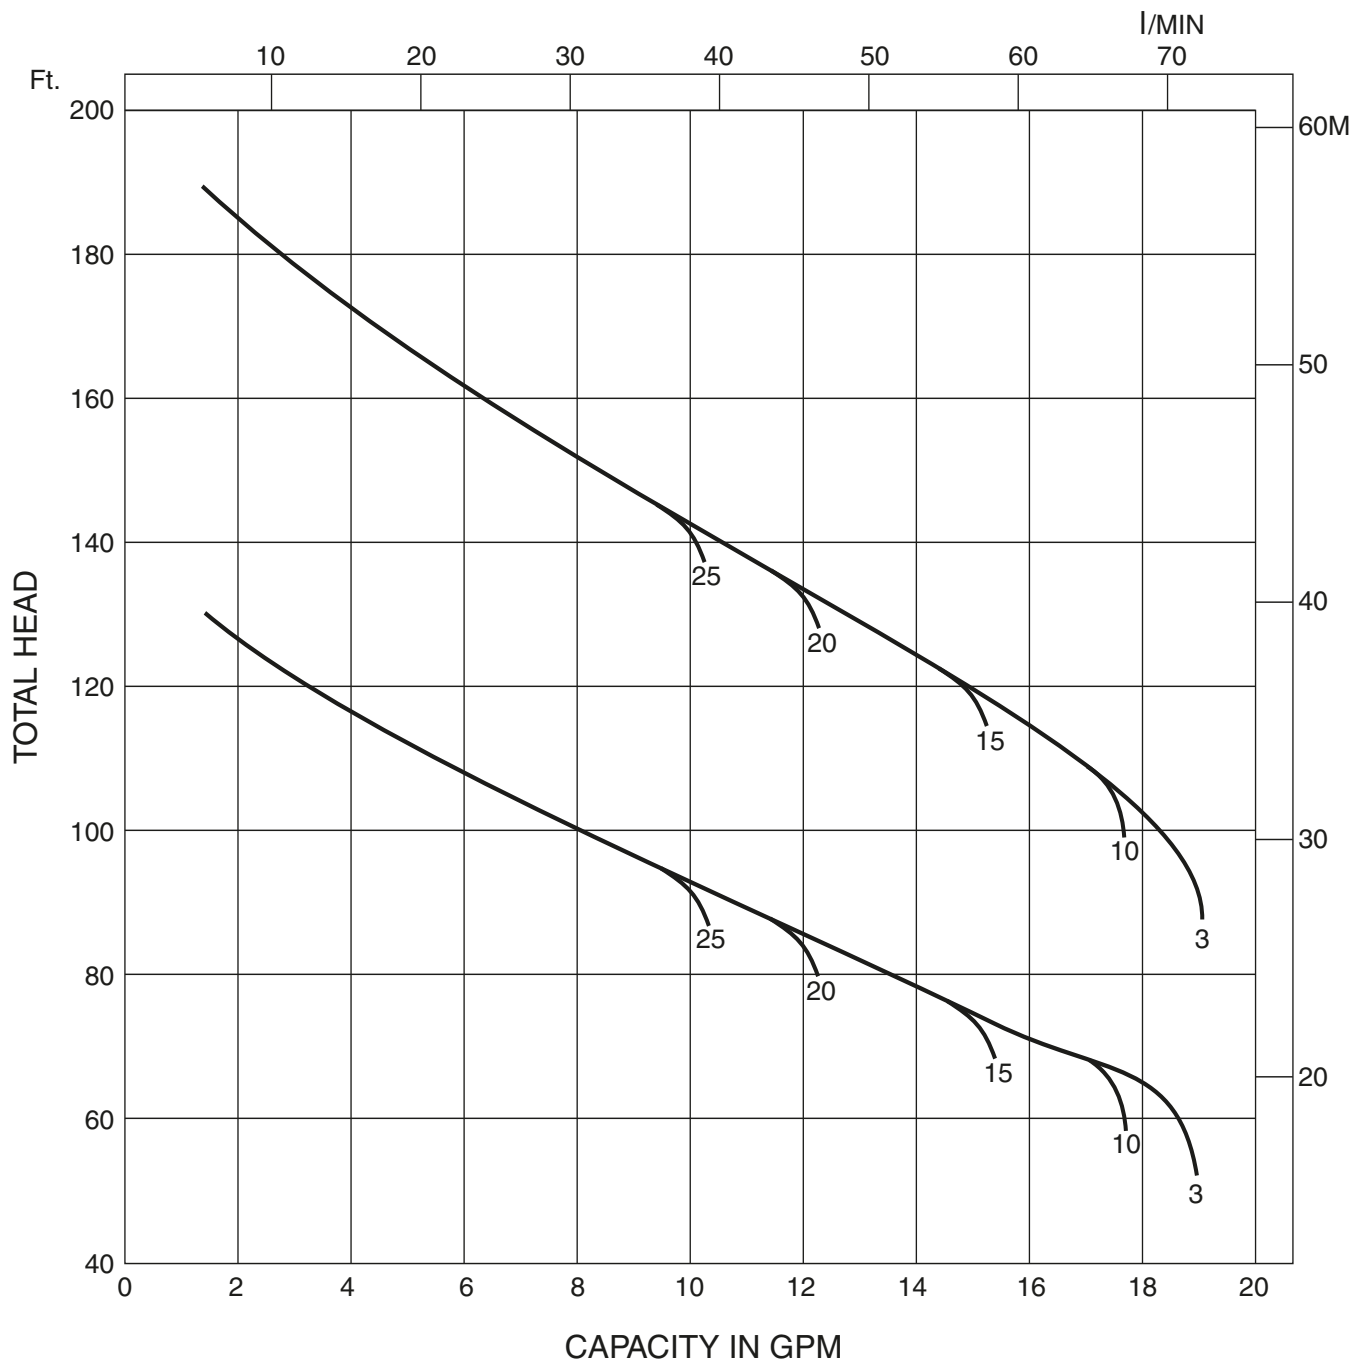

60 Hz Synchronous Speed: 3450 RPM

NOTE: Figures in selection chart indicate suction lift (Ft.).

Model JEU
EBARA Stainless Steel Self Priming Jet Pumps
Performance Curves
JEU806—³/₄ HP
Synchronous Speed: 3450 RPM
Size: 1 x 1¹/₄ x 4¹/₂

JEU1506—1¹/₂ HP
Synchronous Speed: 3450 RPM
Size: 1 x 1¹/₄ x 5³/₁₆
