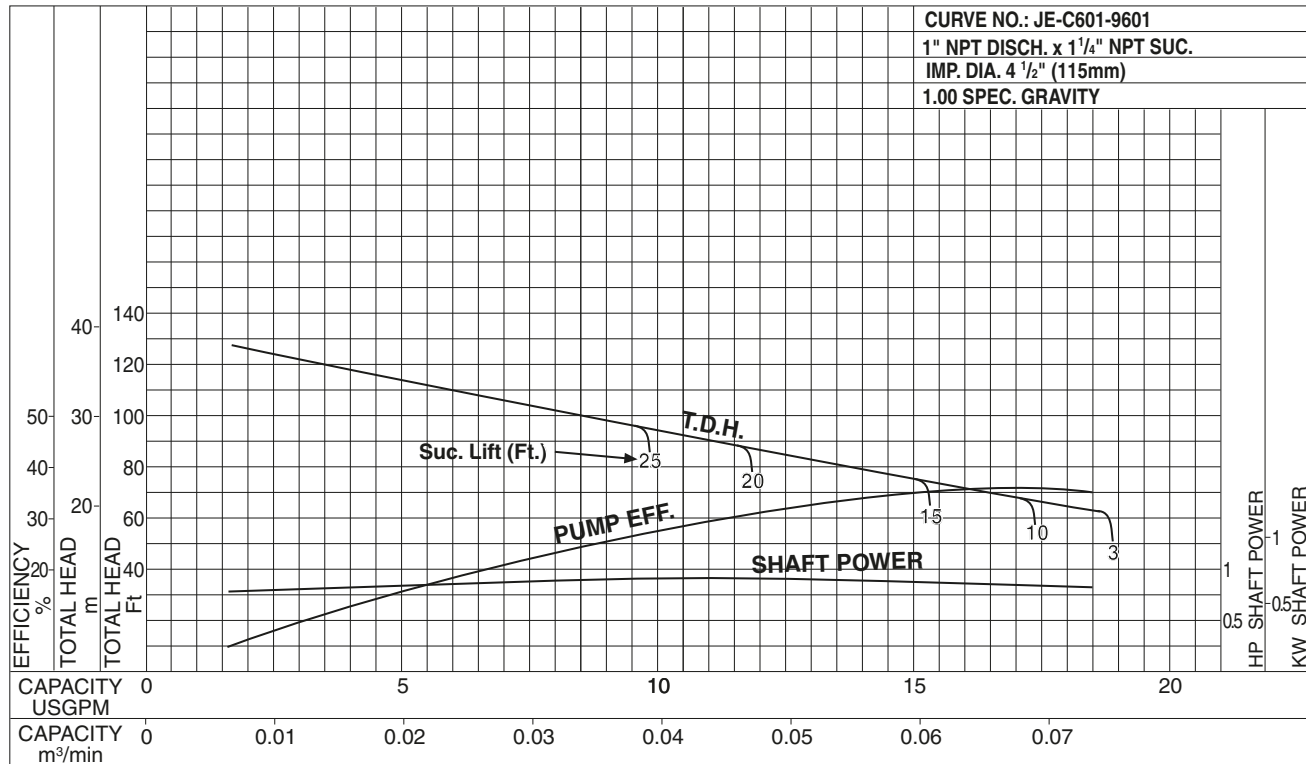

60 Hz Synchronous Speed: 3450 RPM

NOTE: Figures in selection chart indicate suction lift (Ft.).

Model JEU
EBARA Stainless Steel Self Priming Jet Pumps
Performance Curves
JEU806—³/₄ HP
Synchronous Speed: 3450 RPM
Size: 1 x 1¹/₄ x 4¹/₂

JEU1506—1¹/₂ HP
Synchronous Speed: 3450 RPM
Size: 1 x 1¹/₄ x 5³/₁₆
