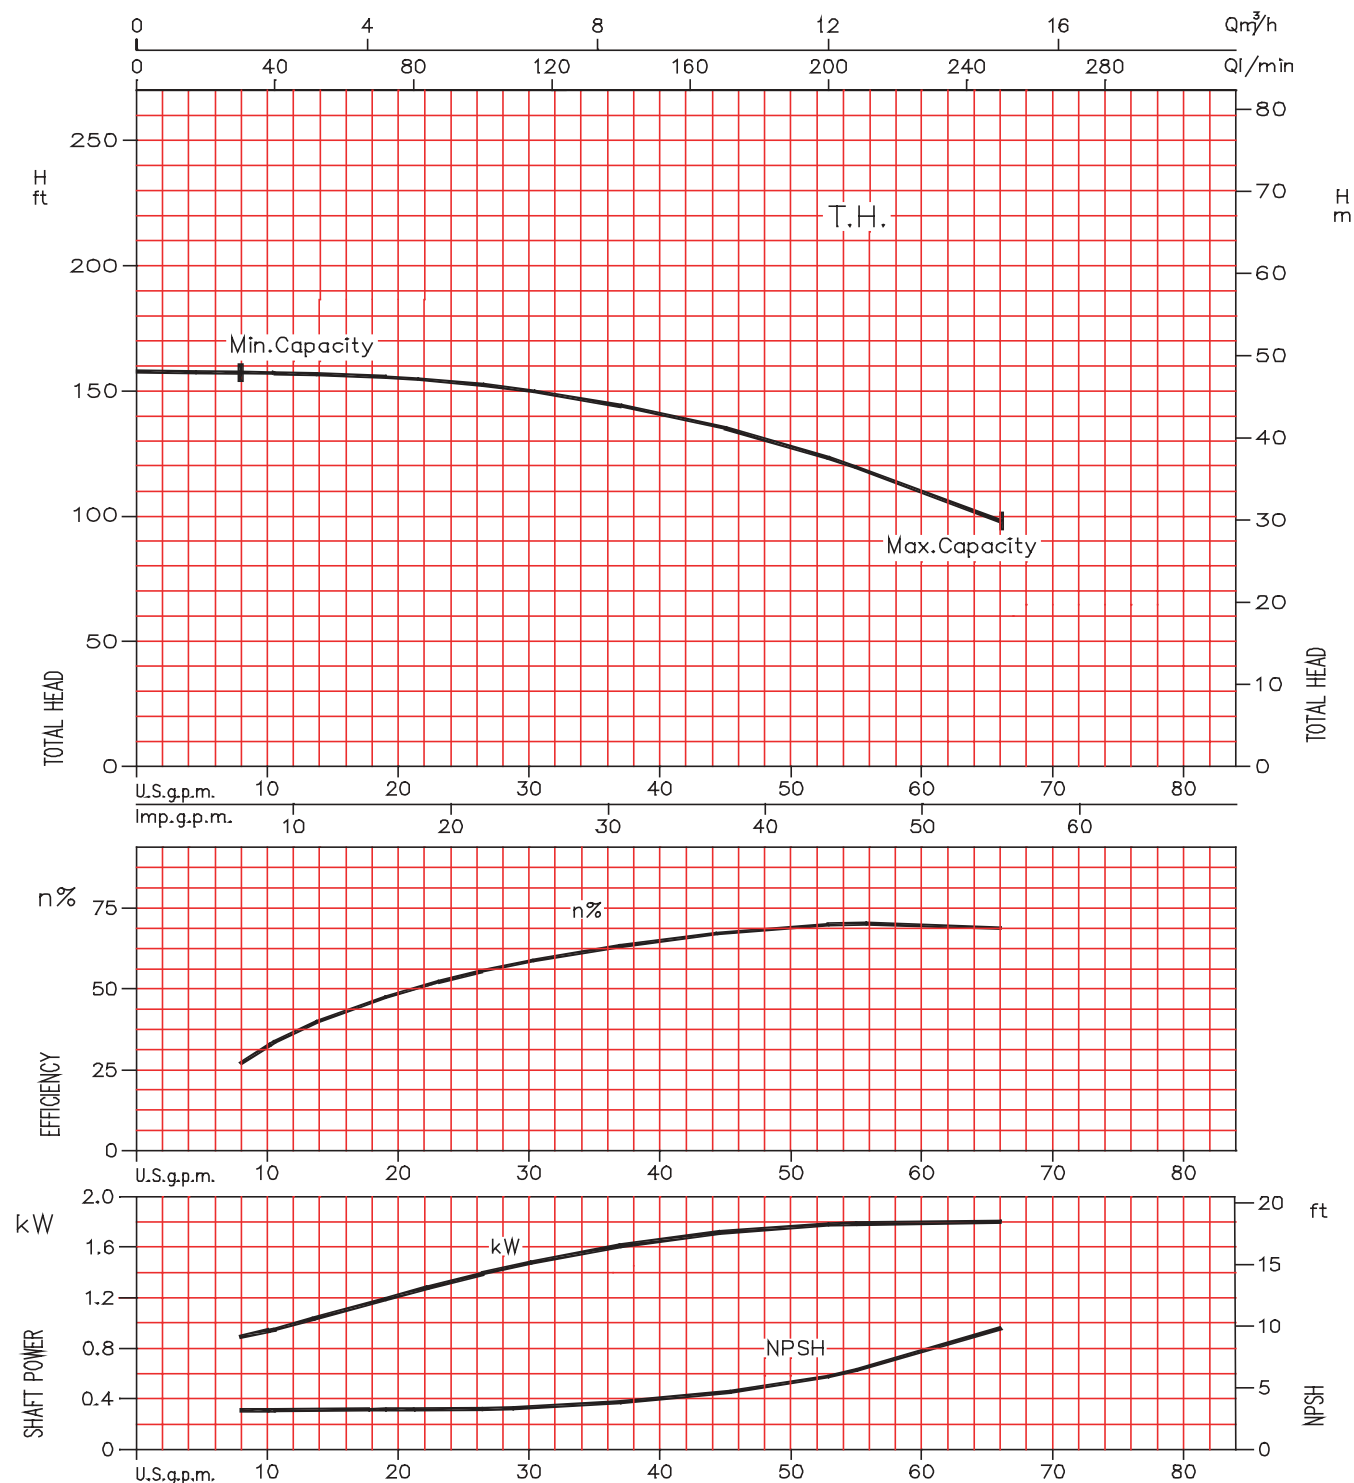

**Model EVMU
Performance Curves**

EBARA Stainless Steel Vertical Multistage

EVMU8-3