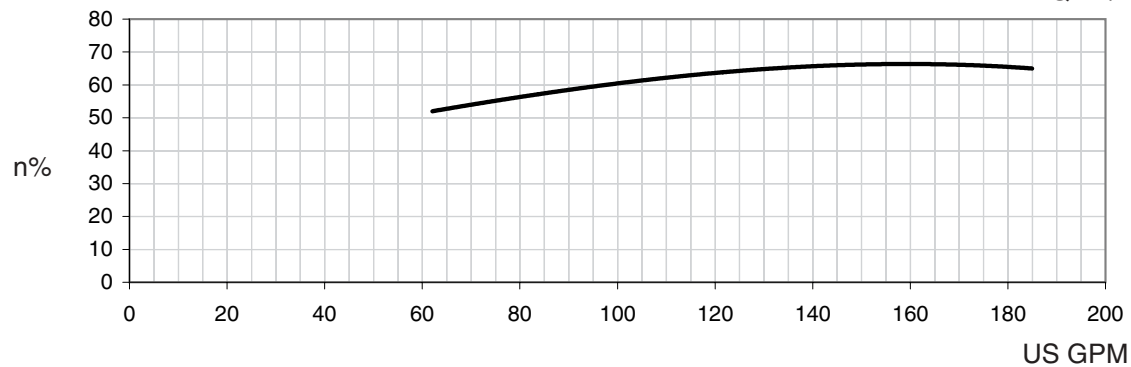

Model EVMUG

EBARA Stainless Steel Vertical Multistage

Performance Curves

EVMUG32 5HP - 40HP

EVMUG32 1 – EVMUG32 4-3

3500RPM

150# ANSI 2½" 4-Bolt

EVMUG32 5 – EVMUG32 10-1

3500RPM

300# ANSI 2½" 8-Bolt

Water Temperature: 20° C