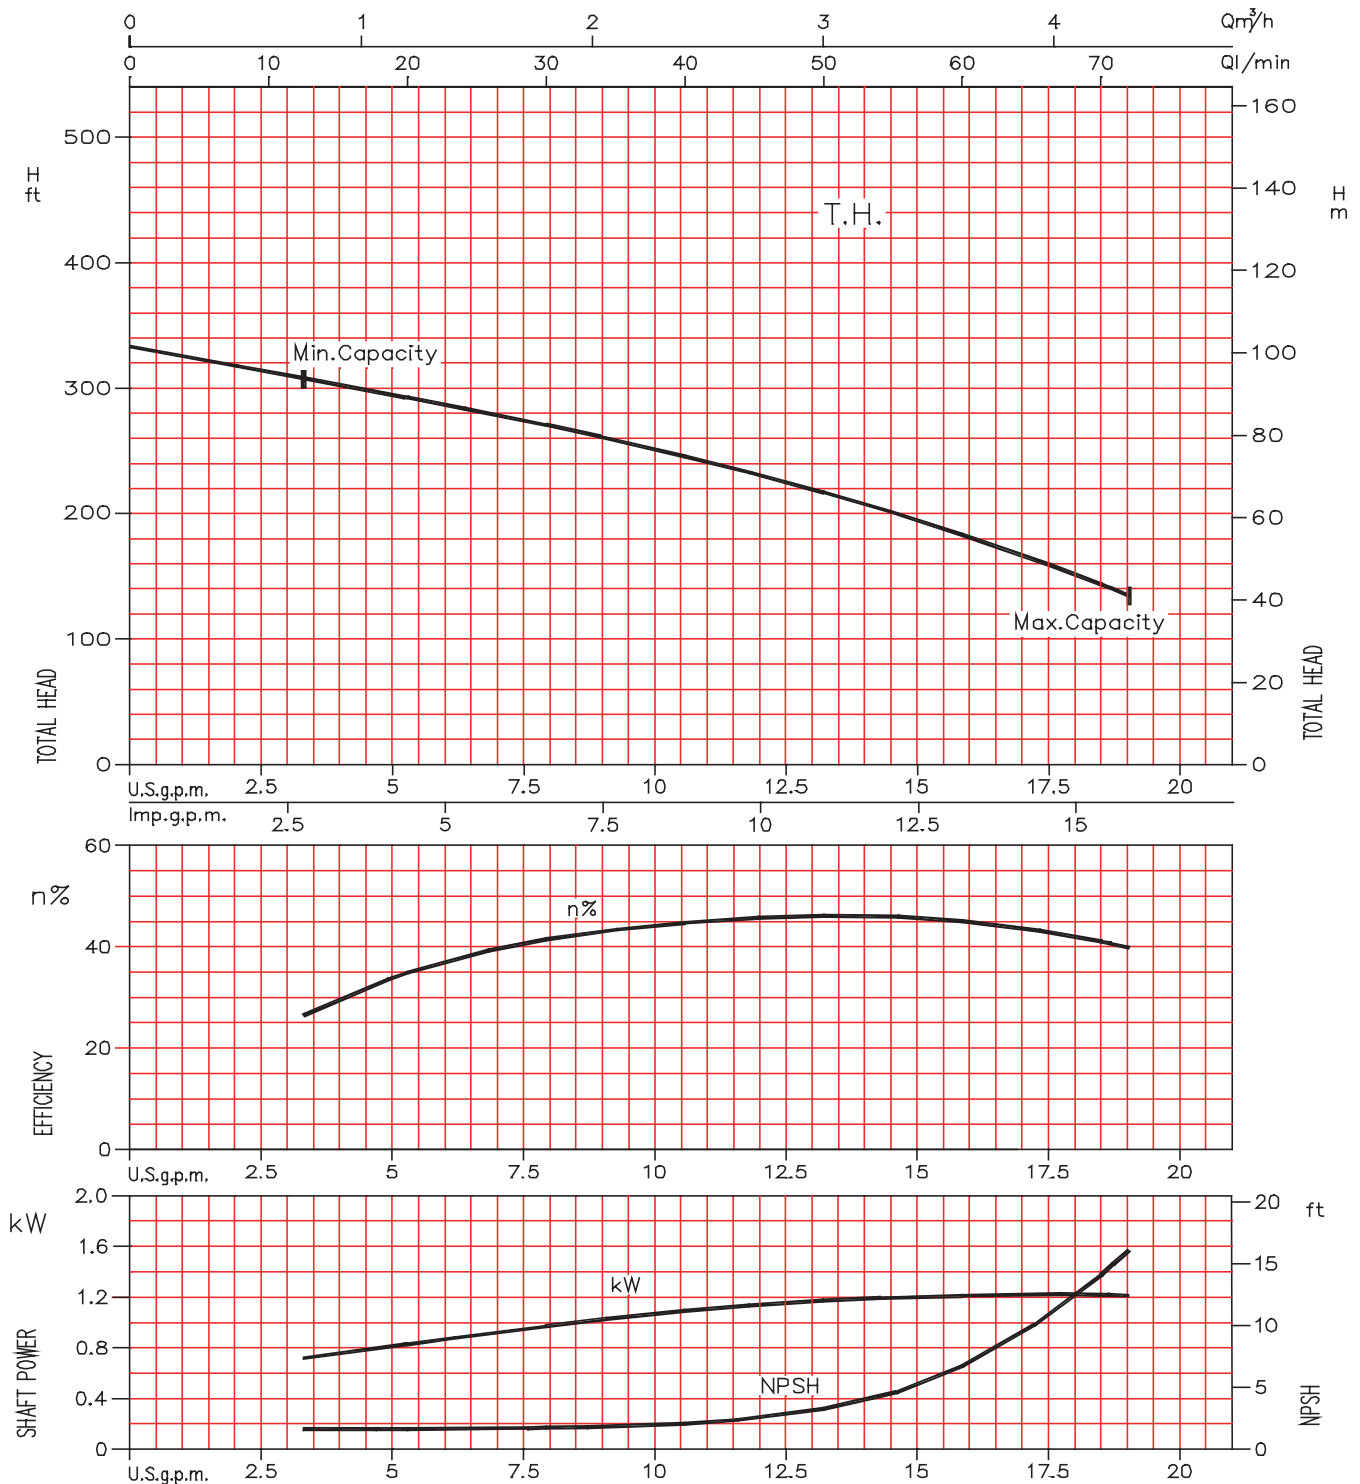

Model EVMU Performance Curves

EBARA Stainless Steel Vertical Multistage

EVMU2-7