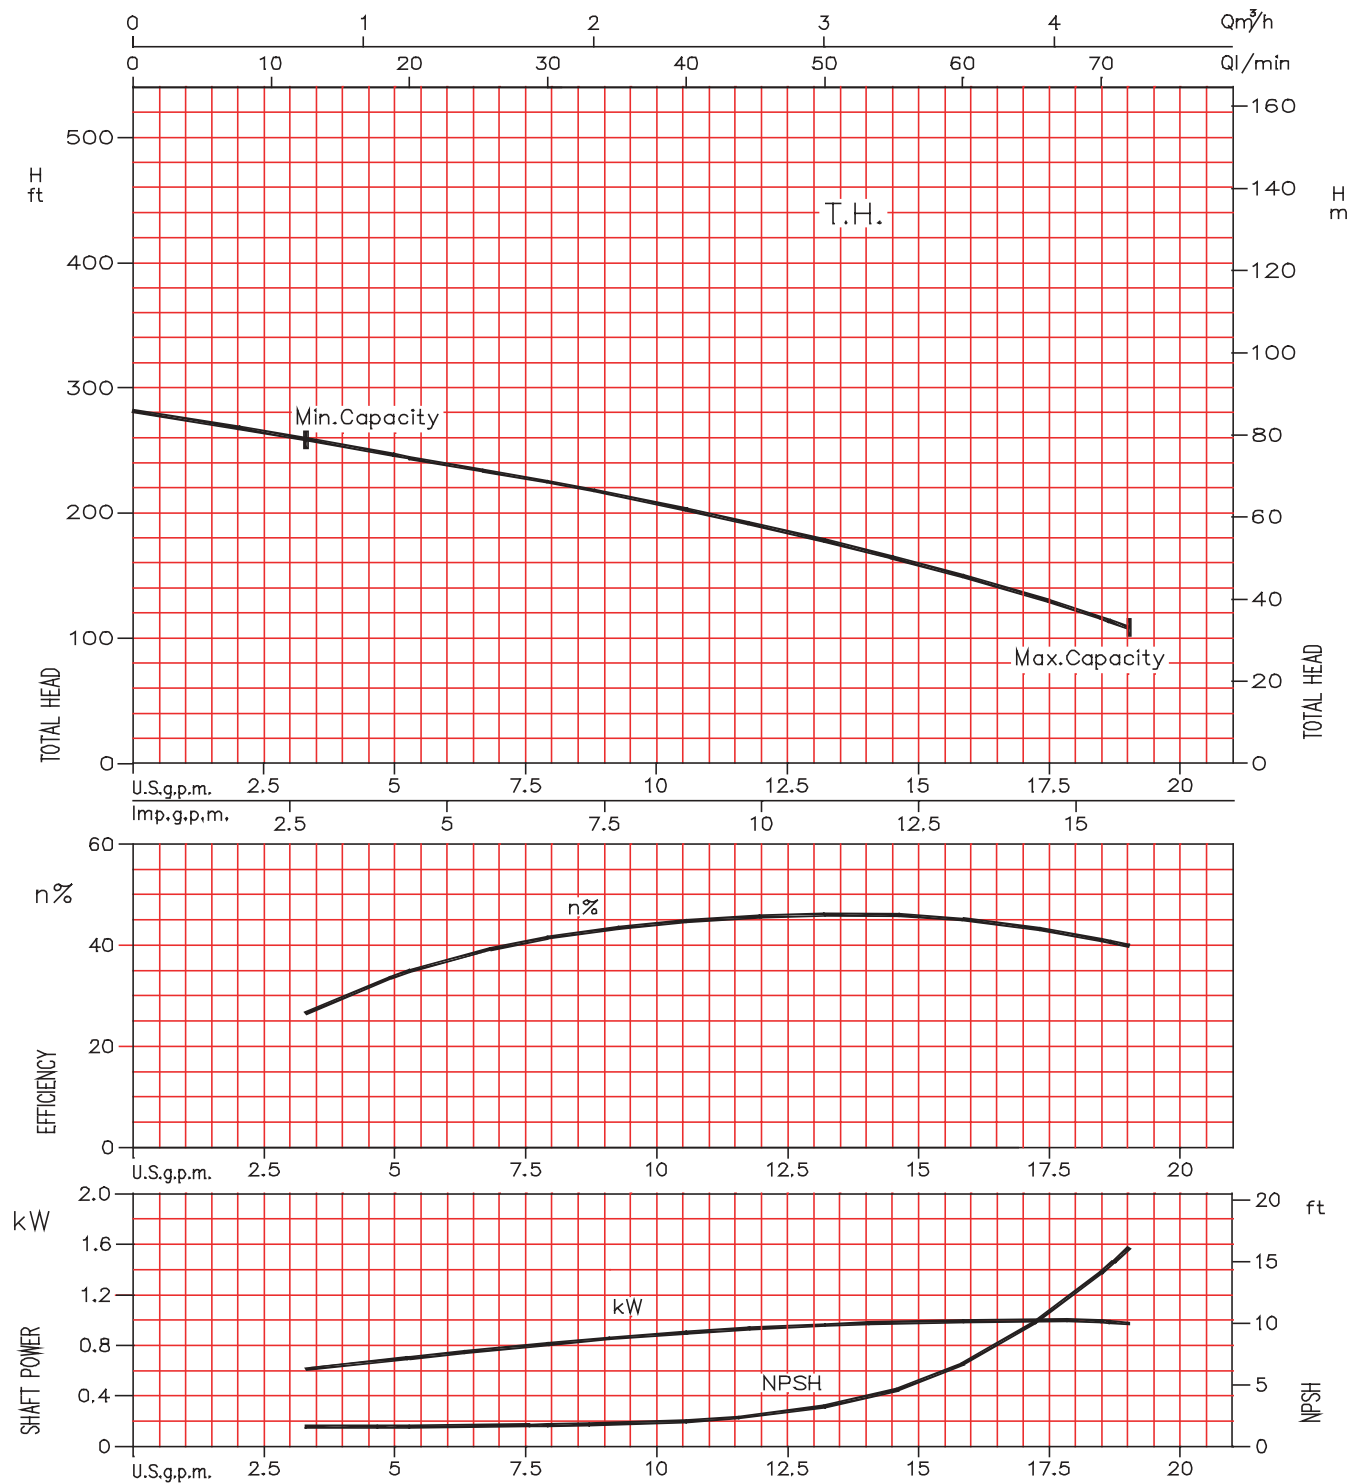

Model EVMU Performance Curves

EBARA Stainless Steel Vertical Multistage

EVMU2-6