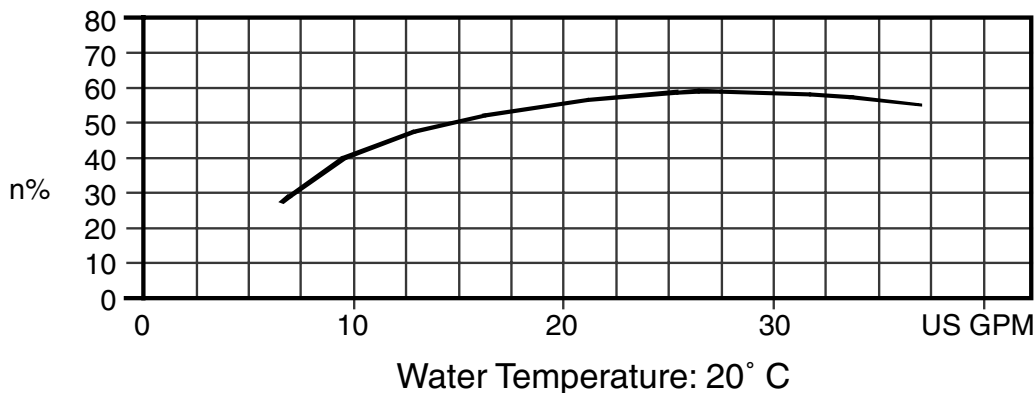

60 Hz, Synchronous Speed 3450 RPM

Model EVMU

EBARA Stainless Steel Vertical Multistage

Performance Curves

EVMU4 3/4 HP - 7 1/2 HP

EVMU4 2 - EVMU4 16

Synchronous Speed: 3450 RPM

250# ANSI 1 1/4" 4-Bolt