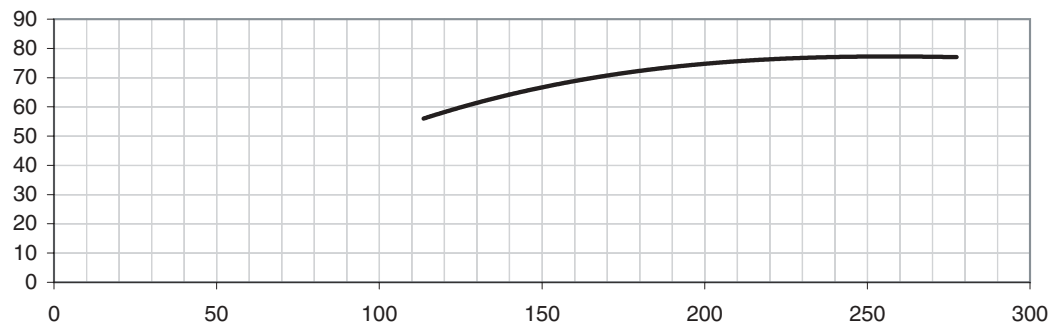

EVMUG45 1-1 – EVMUG45 3

3500RPM

150# ANSI 3" 4-Bolt

EVMUG45 4-1 – EVMUG45 7-2

3500RPM

300# ANSI 3" 8-Bolt

Water Temperature: 20° C

Water Temperature: 20° C