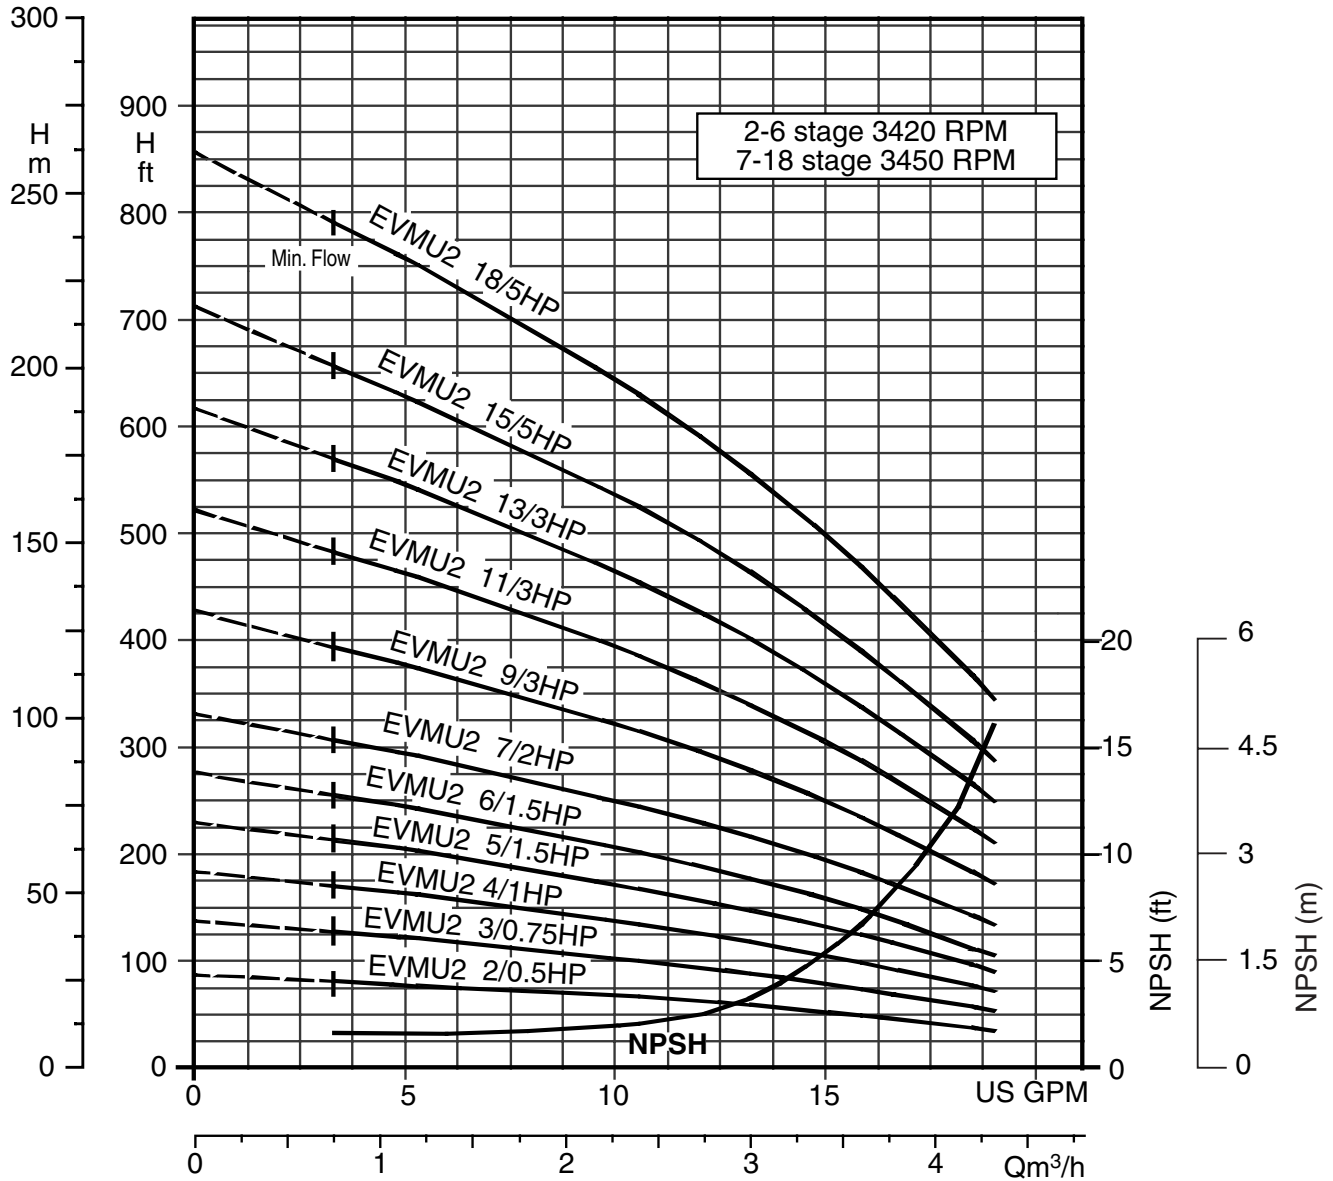

60 Hz, Synchronous Speed 3450 RPM

Model EVMU

EBARA Stainless Steel Vertical Multistage

Performance Curves

EVMU4 3/4 HP - 7 1/2 HP

EVMU4 2 - EVMU4 16

Synchronous Speed: 3450 RPM

250# ANSI 1 1/4" 4-Bolt