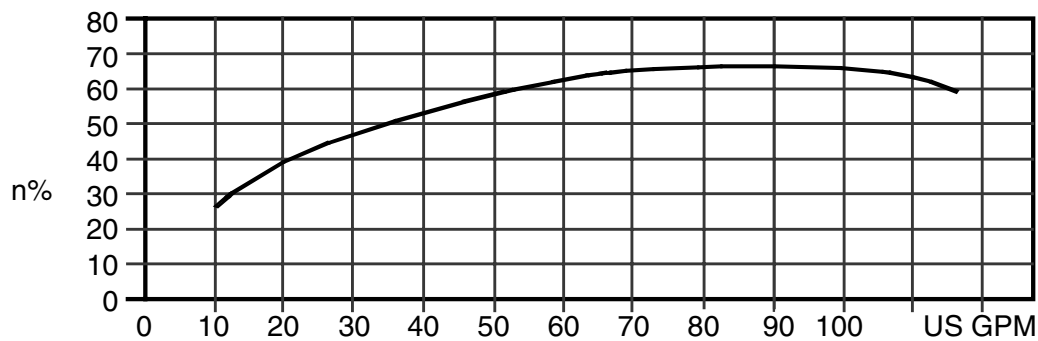

60 Hz, Synchronous Speed 3450 RPM

Model EVMU

EBARA Stainless Steel Vertical Multistage

Performance Curves

EVMU4 3/4 HP - 7 1/2 HP

EVMU4 2 - EVMU4 16

Synchronous Speed: 3450 RPM

250# ANSI 1 1/4" 4-Bolt

Water Temperature: 20° C

Model EVMUG

EBARA Stainless Steel Vertical Multistage

Performance Curves

EVMUG32 5HP - 40HP

EVMUG32 1 – EVMUG32 4-3

3500RPM

150# ANSI 2½" 4-Bolt