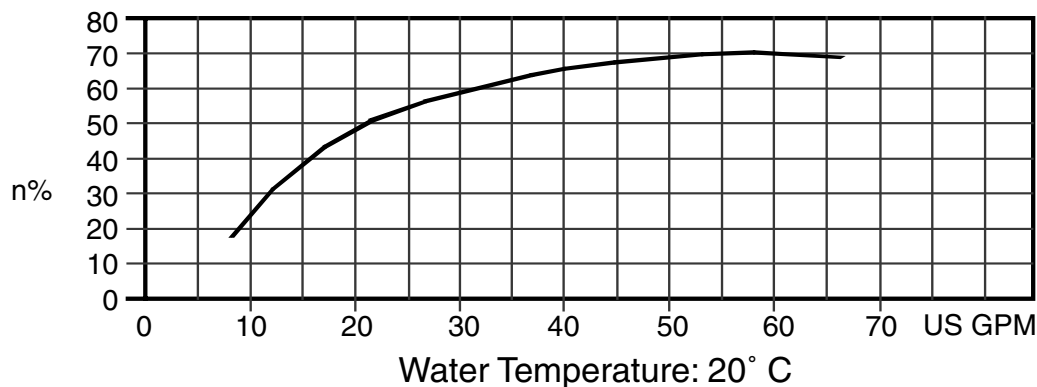

60 Hz, Synchronous Speed 3450 RPM

Model EVMU

EBARA Stainless Steel Vertical Multistage

Performance Curves

EVMU4 3/4 HP - 7 1/2 HP

EVMU4 2 - EVMU4 16

Synchronous Speed: 3450 RPM

250# ANSI 1 1/4" 4-Bolt