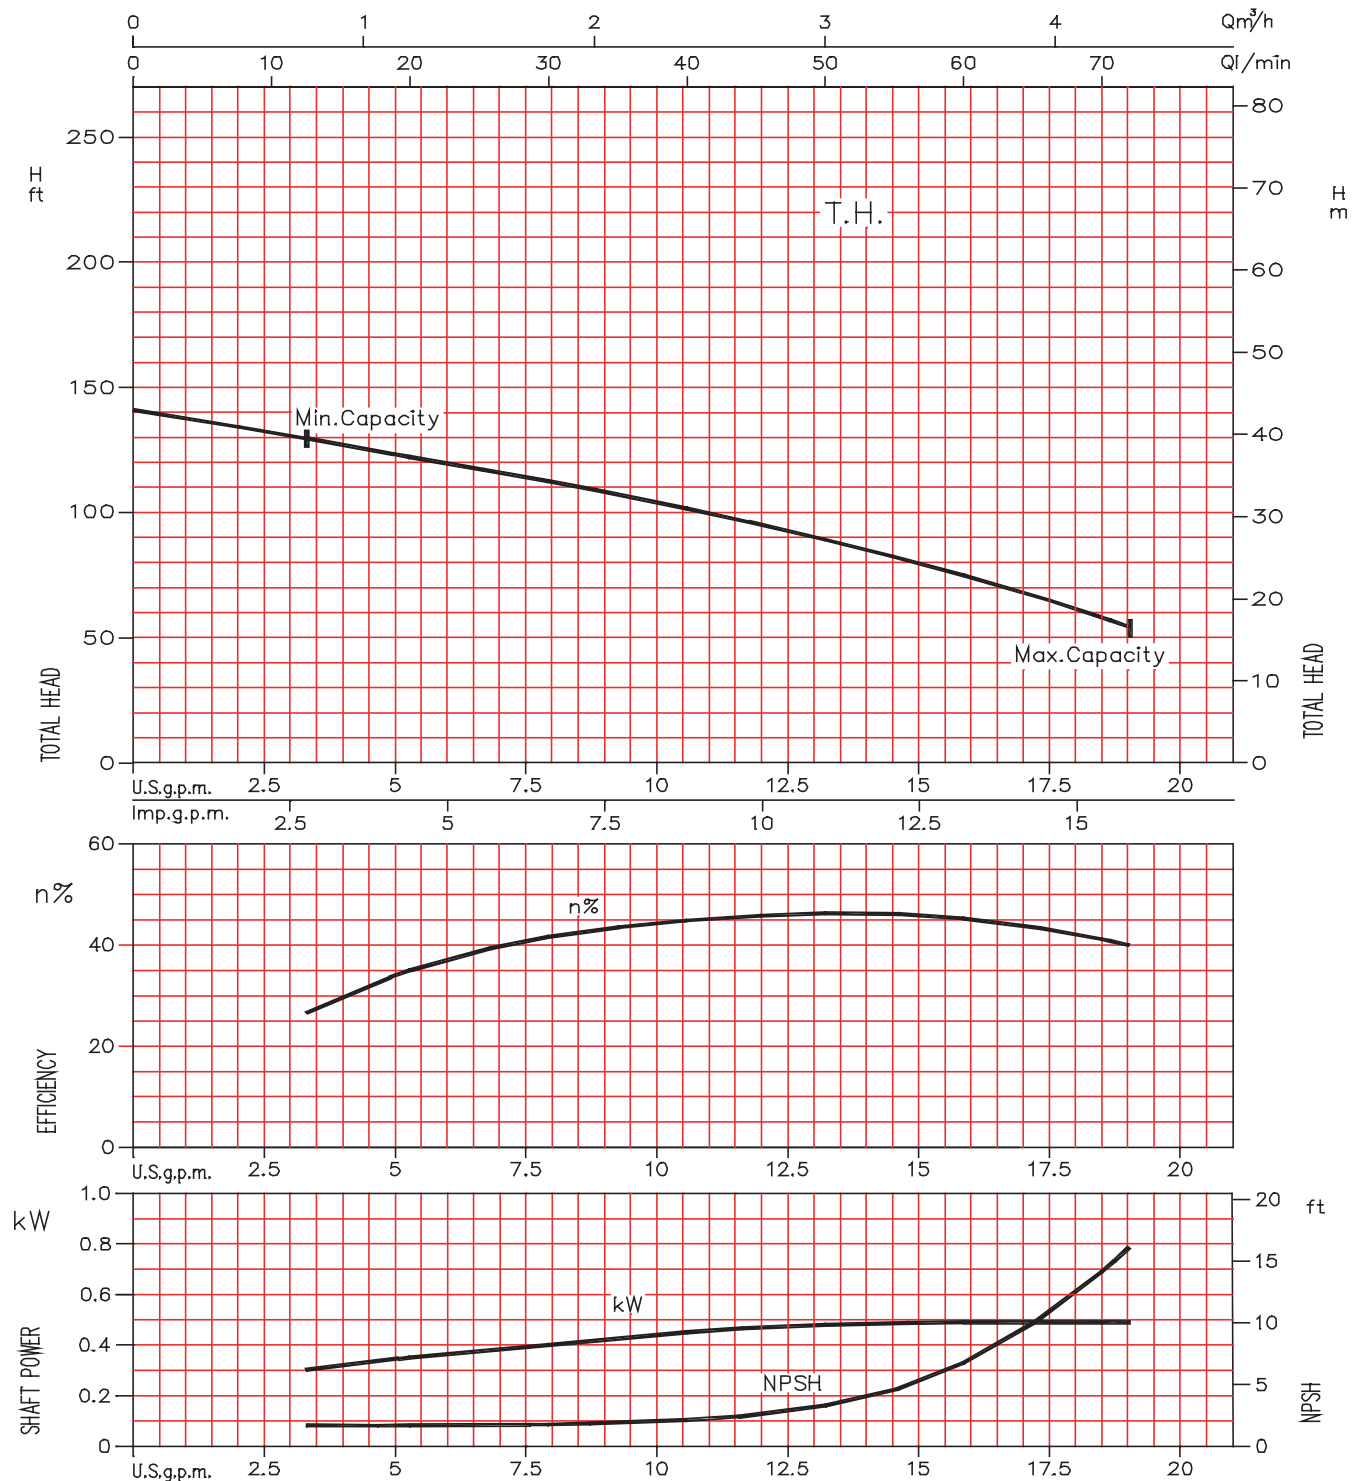

Model EVMU Performance Curves

EBARA Stainless Steel Vertical Multistage

EVMU2-3