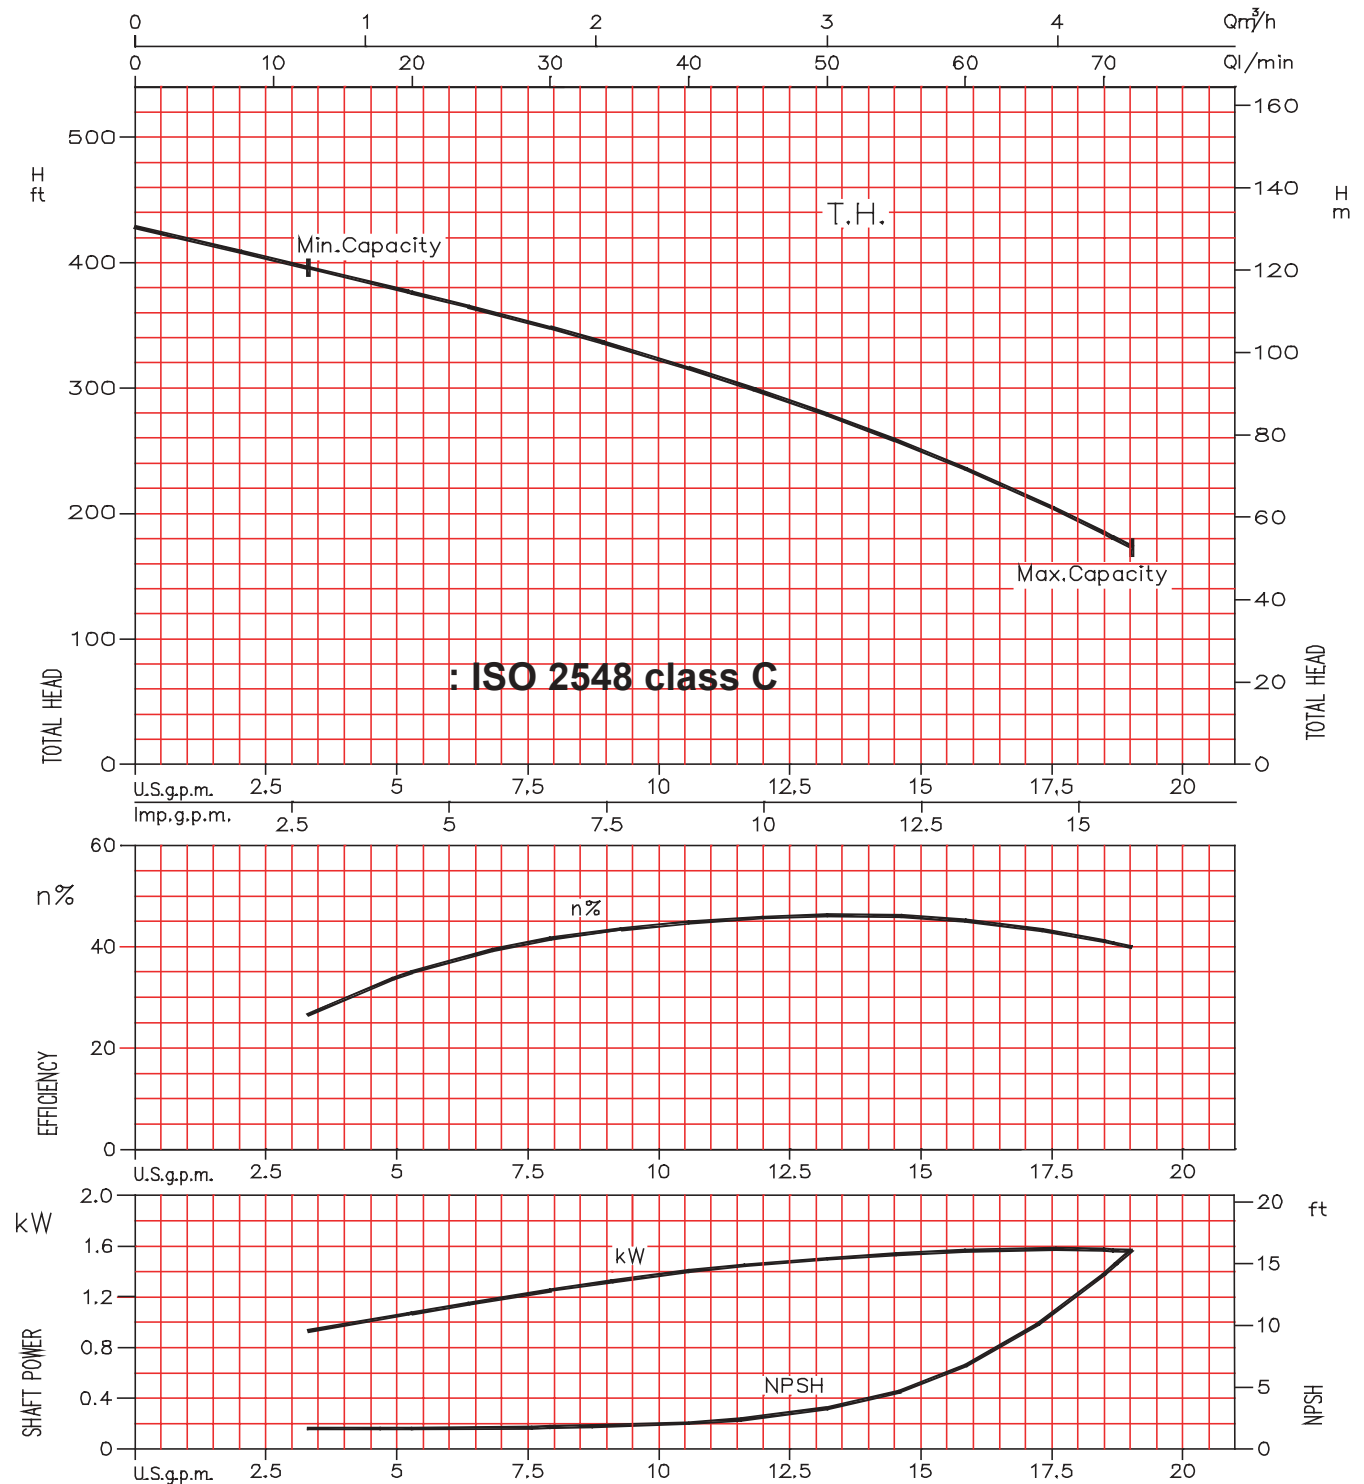

Model EVMU Performance Curves

EBARA Stainless Steel Vertical Multistage

EVMU2-9