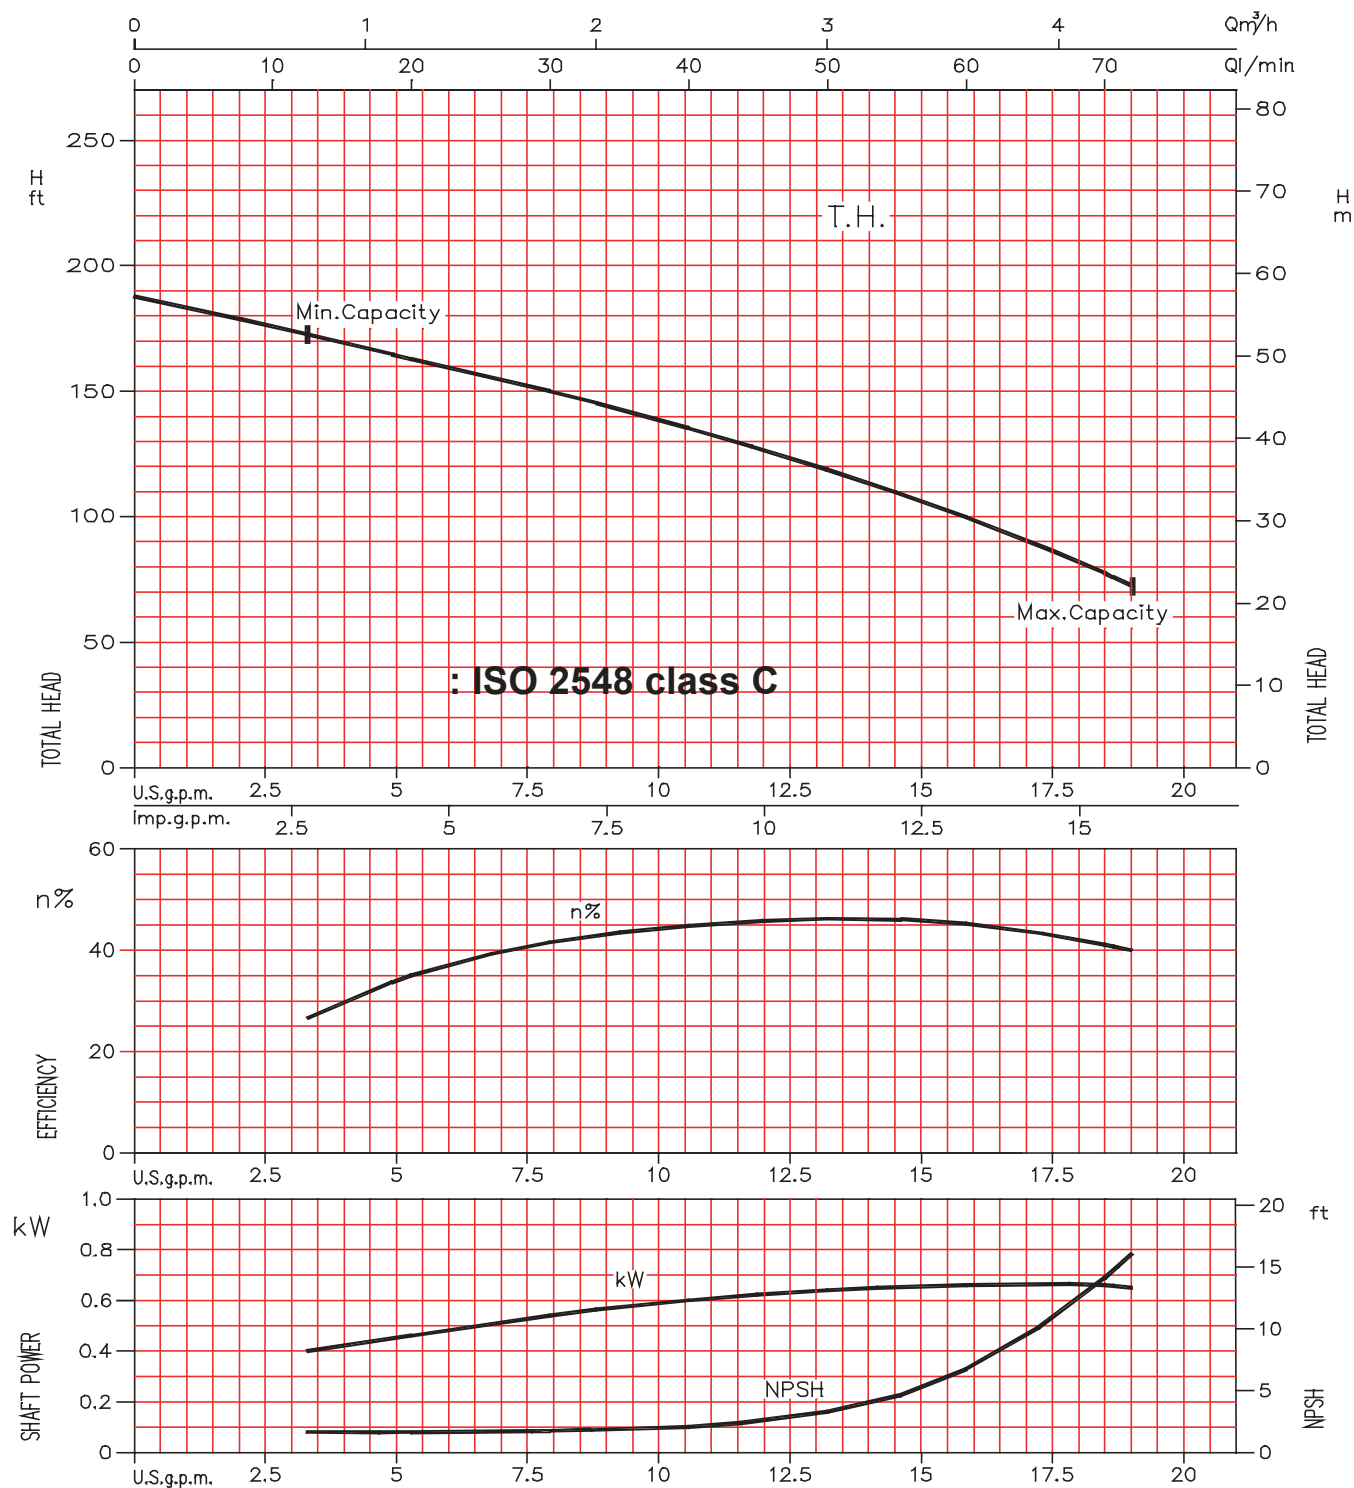

Model EVMU Performance Curves

EBARA Stainless Steel Vertical Multistage

EVMU2-4