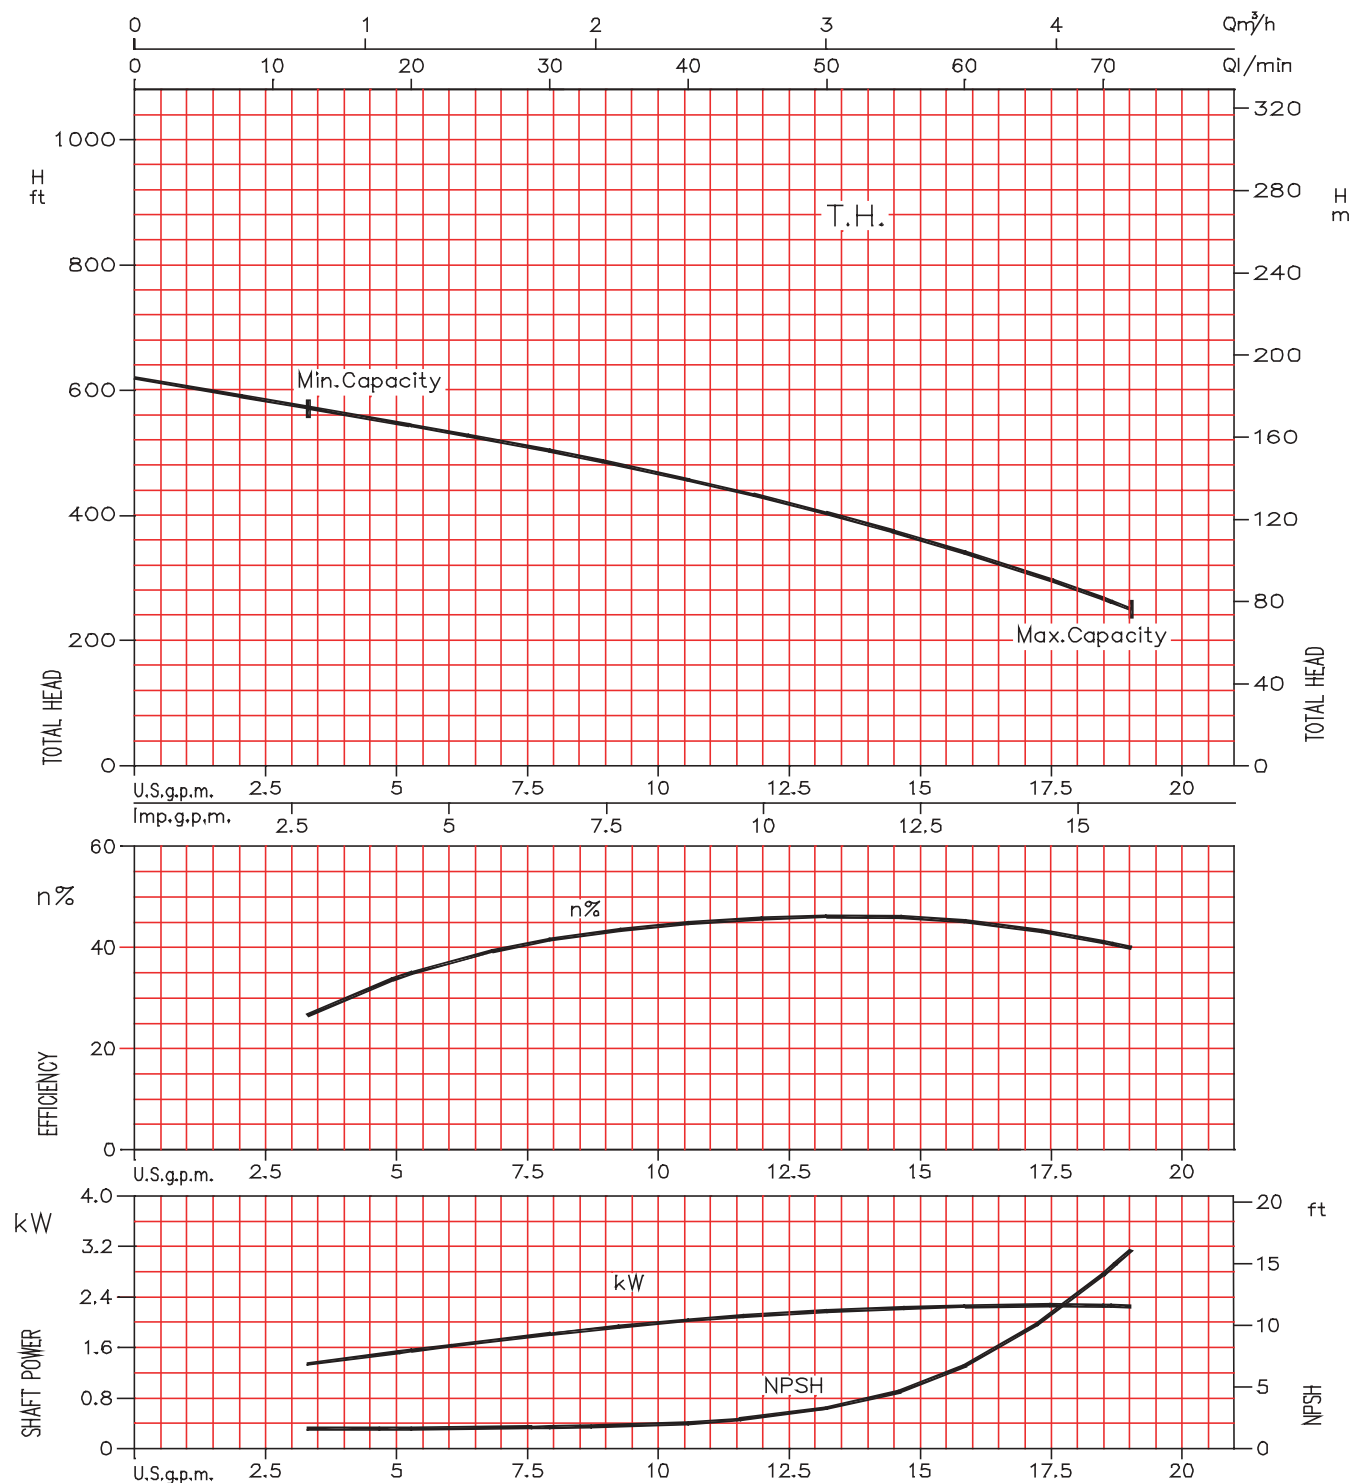

**Model EVMU
Performance Curves**

EBARA Stainless Steel Vertical Multistage

EVMU2-13