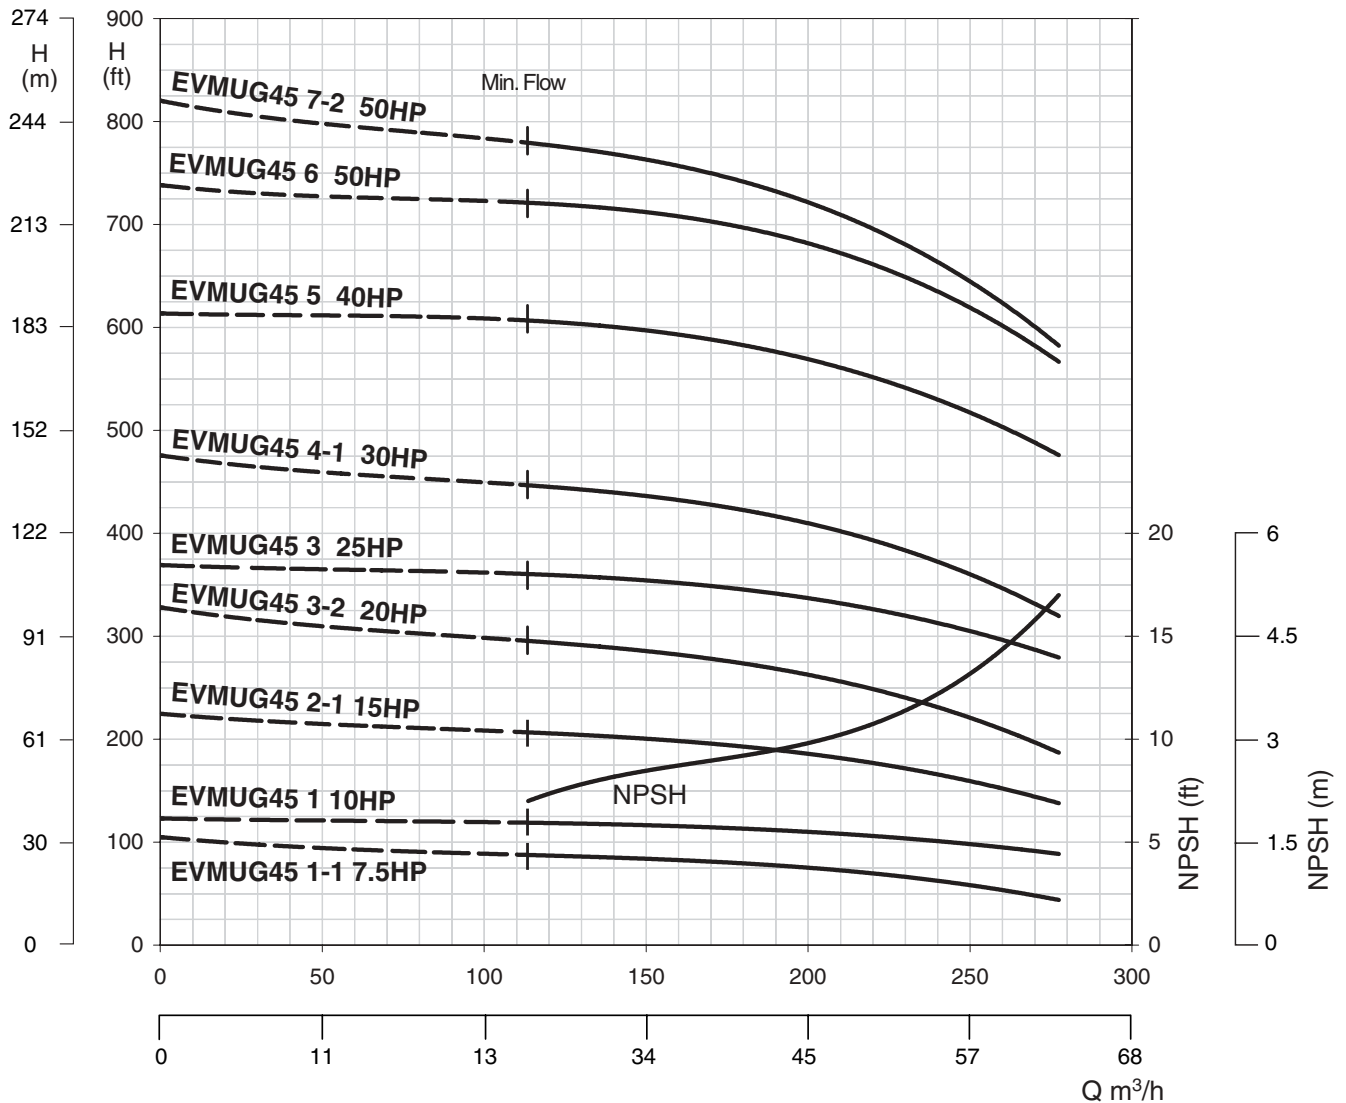

Model EVMUG

EBARA Stainless Steel Vertical Multistage

Performance Curves

EVMUG45 7.5HP - 50HP

EVMUG45 1-1 – EVMUG45 3

3500RPM

150# ANSI 3" 4-Bolt

EVMUG45 4-1 – EVMUG45 7-2

3500RPM

300# ANSI 3" 8-Bolt

Water Temperature: 20° C