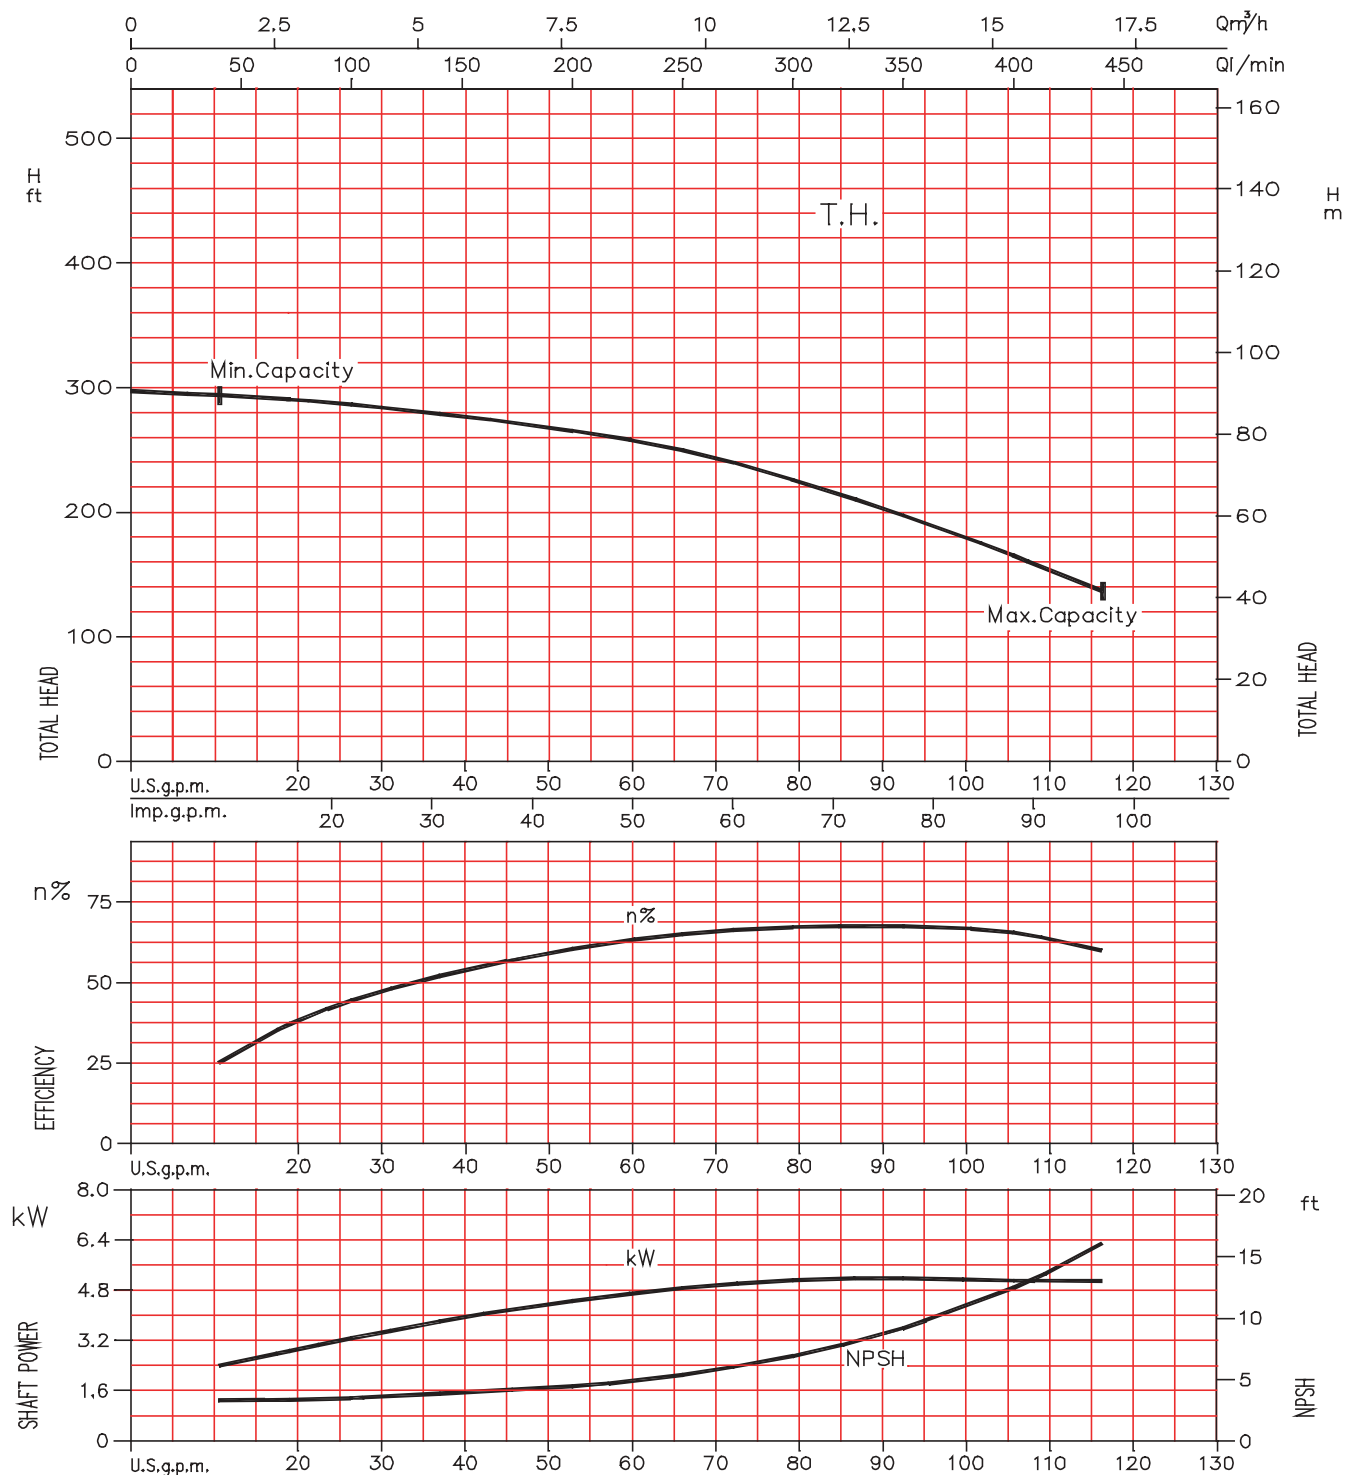

**Model EVMU
Performance Curves**

EBARA Stainless Steel Vertical Multistage

EVMU16-4