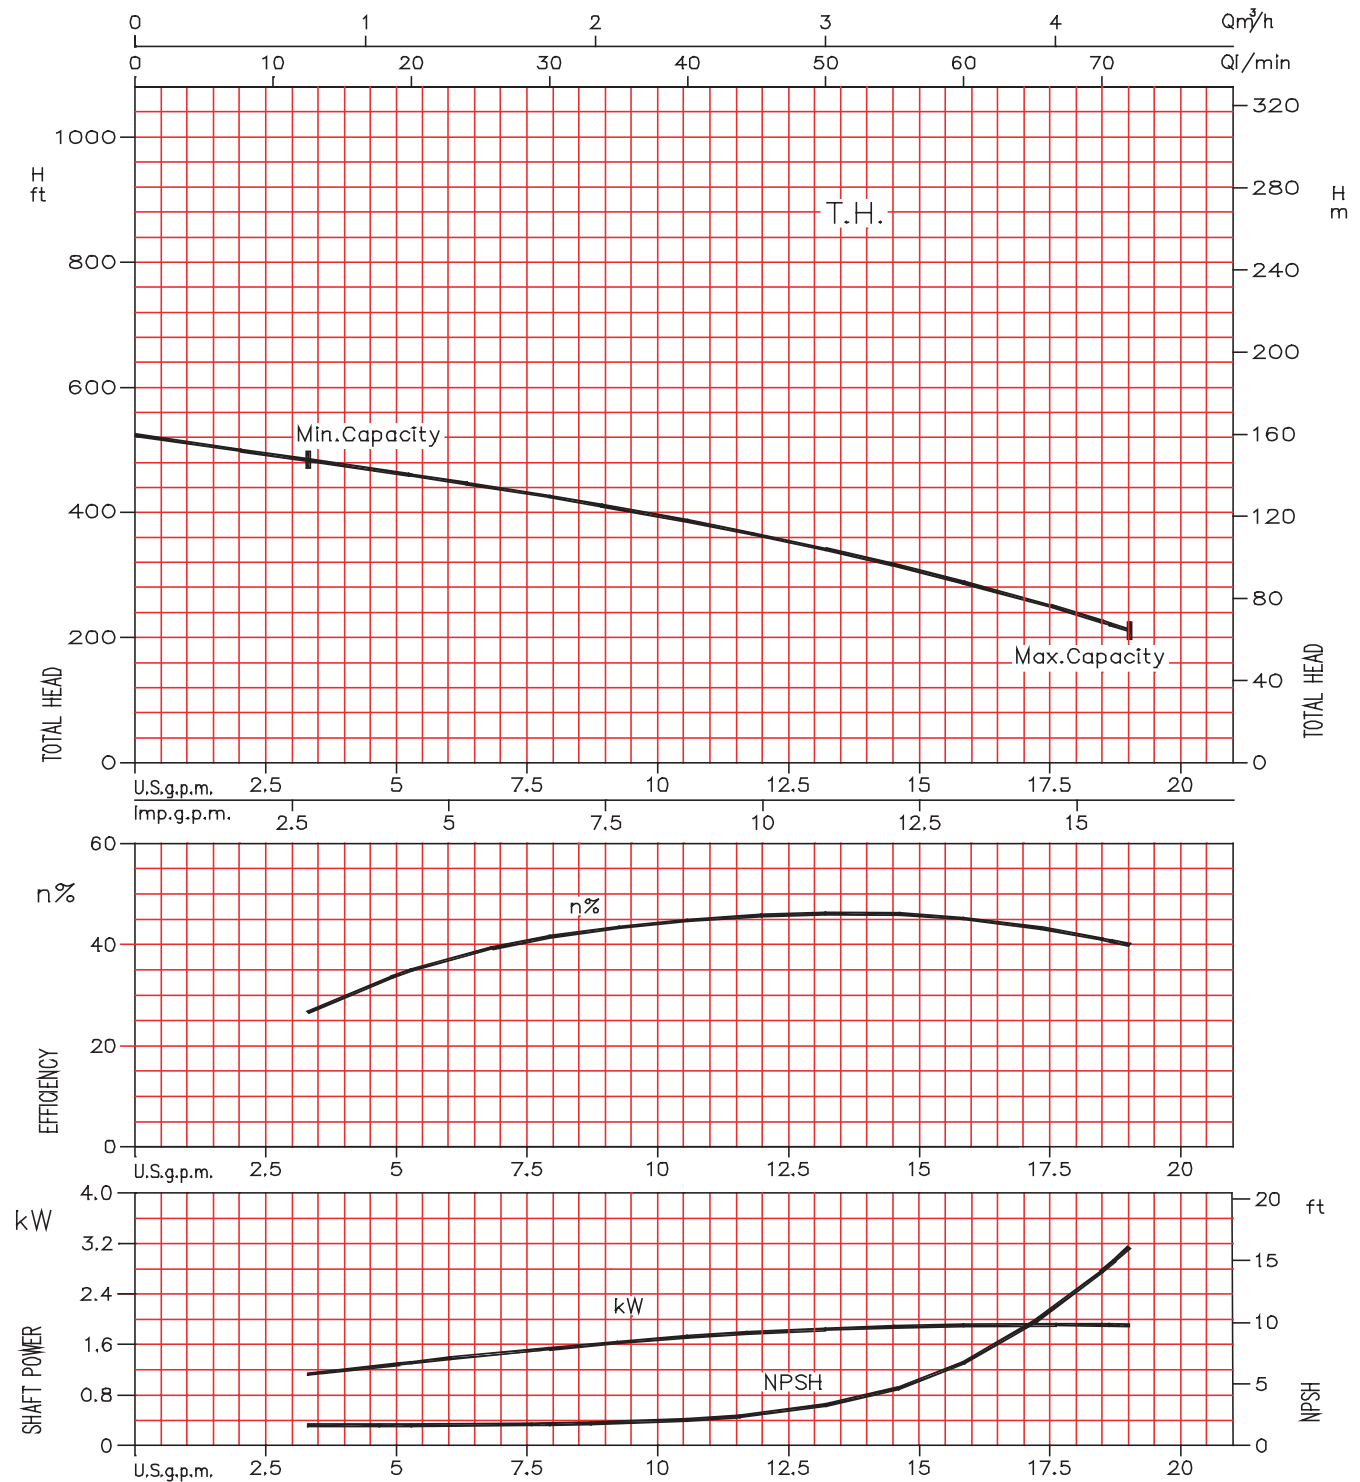

Model EVMU Performance Curves

EBARA Stainless Steel Vertical Multistage

EVMU2-11