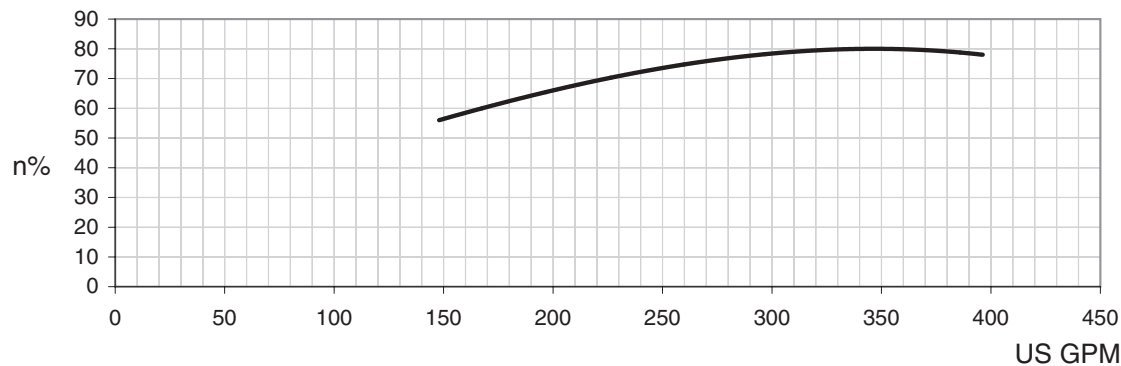

EVMUG45 1-1 – EVMUG45 3

3500RPM

150# ANSI 3" 4-Bolt

EVMUG45 4-1 – EVMUG45 7-2

3500RPM

300# ANSI 3" 8-Bolt

Water Temperature: 20° C

Water Temperature: 20° C