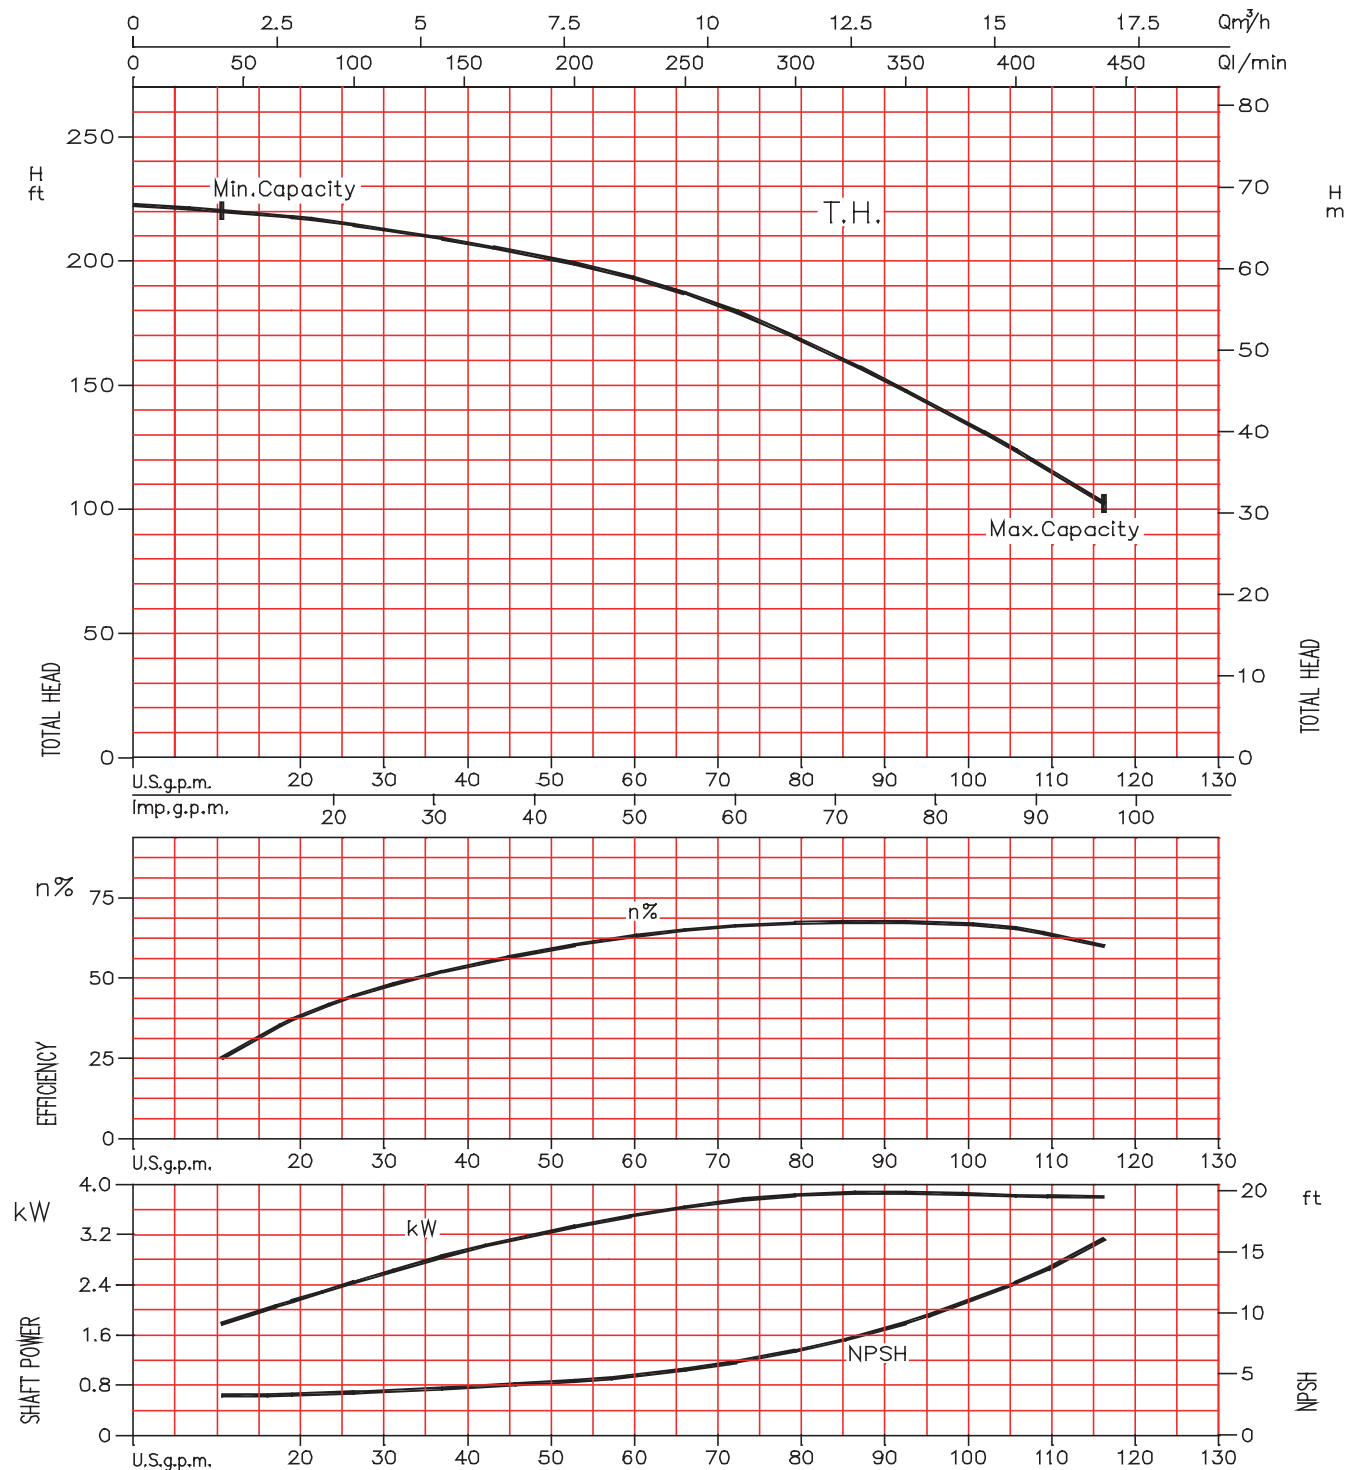

**Model EVMU
Performance Curves**

EBARA Stainless Steel Vertical Multistage

EVMU16-3