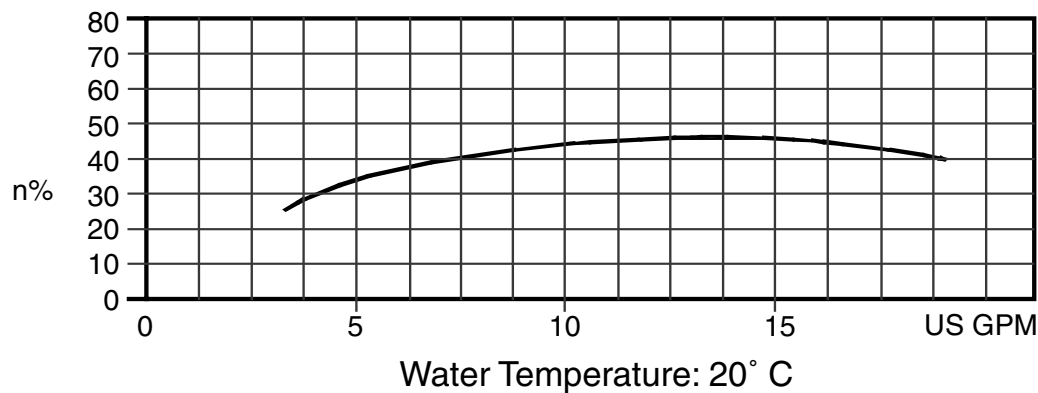

60 Hz, Synchronous Speed 3450 RPM

Model EVMU

EBARA Stainless Steel Vertical Multistage

Performance Curves

EVMU4 3/4 HP - 7 1/2 HP

EVMU4 2 - EVMU4 16

Synchronous Speed: 3450 RPM

250# ANSI 1 1/4" 4-Bolt