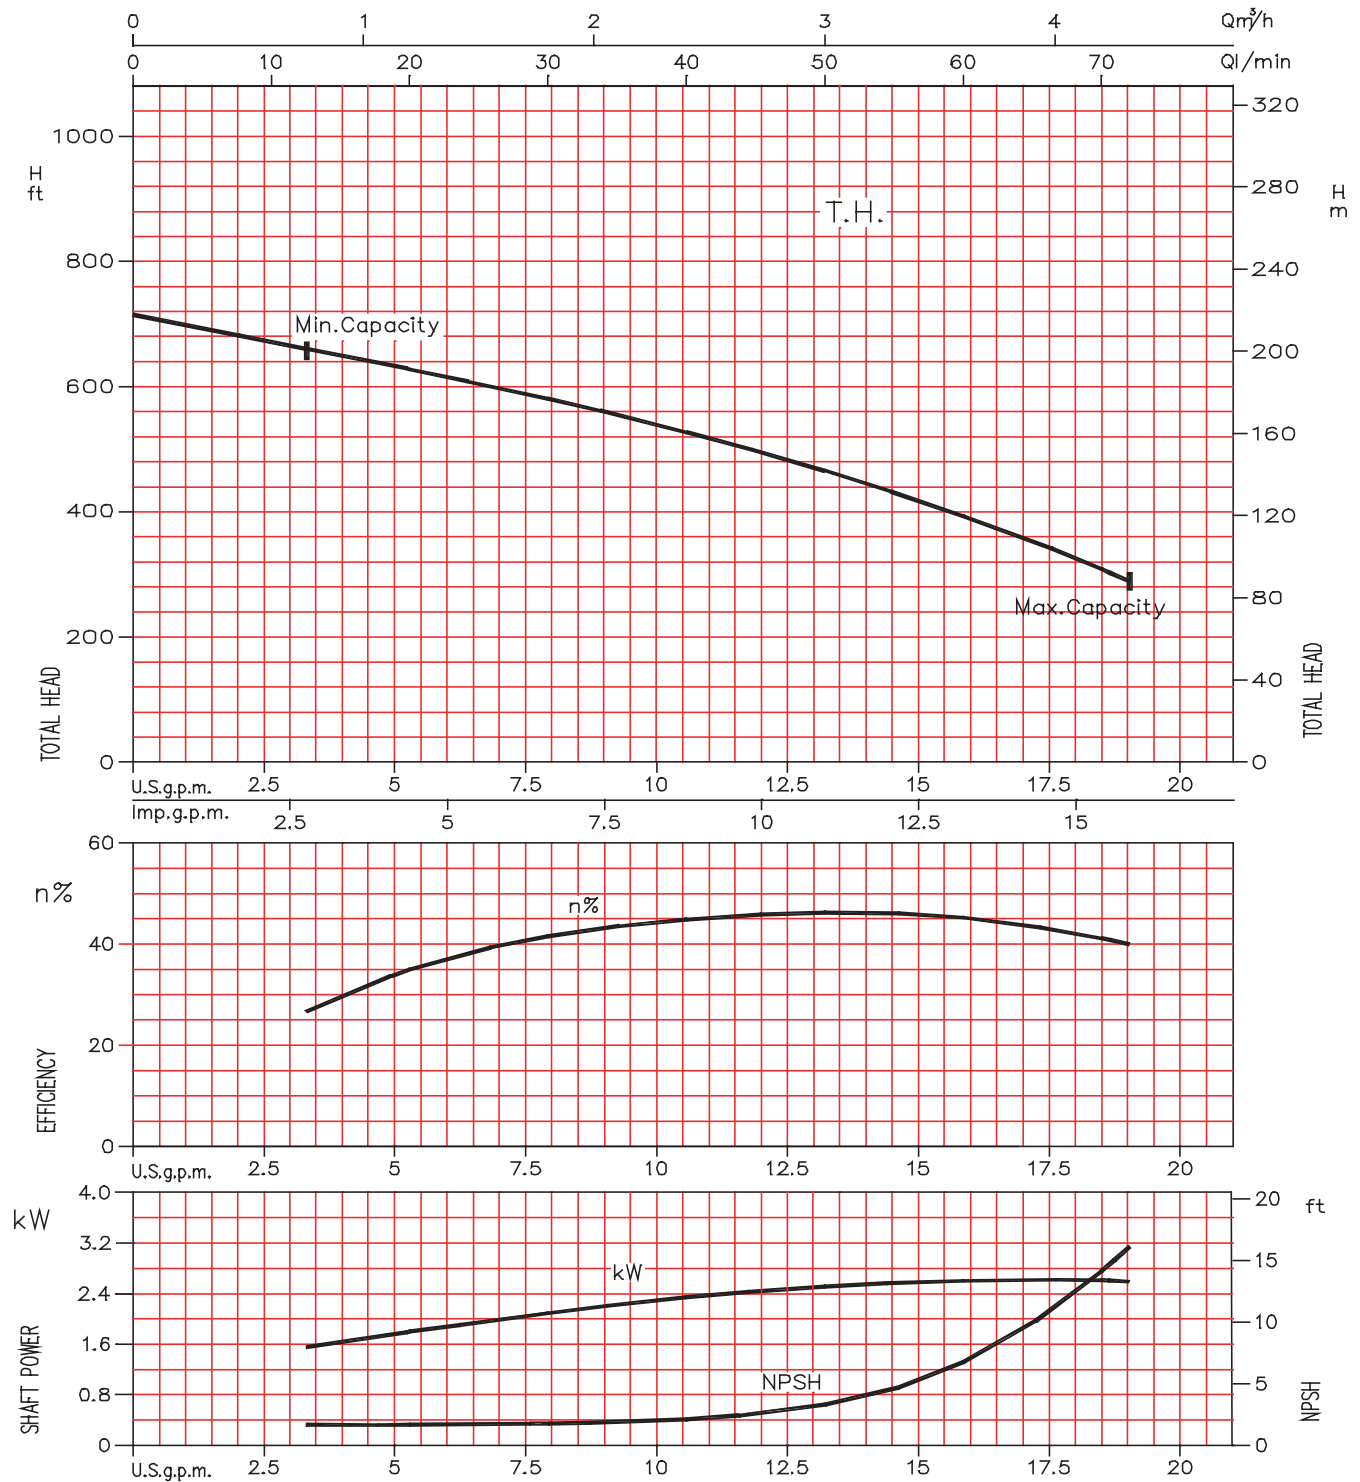

Model EVMU Performance Curves

EBARA Stainless Steel Vertical Multistage

EVMU2-15