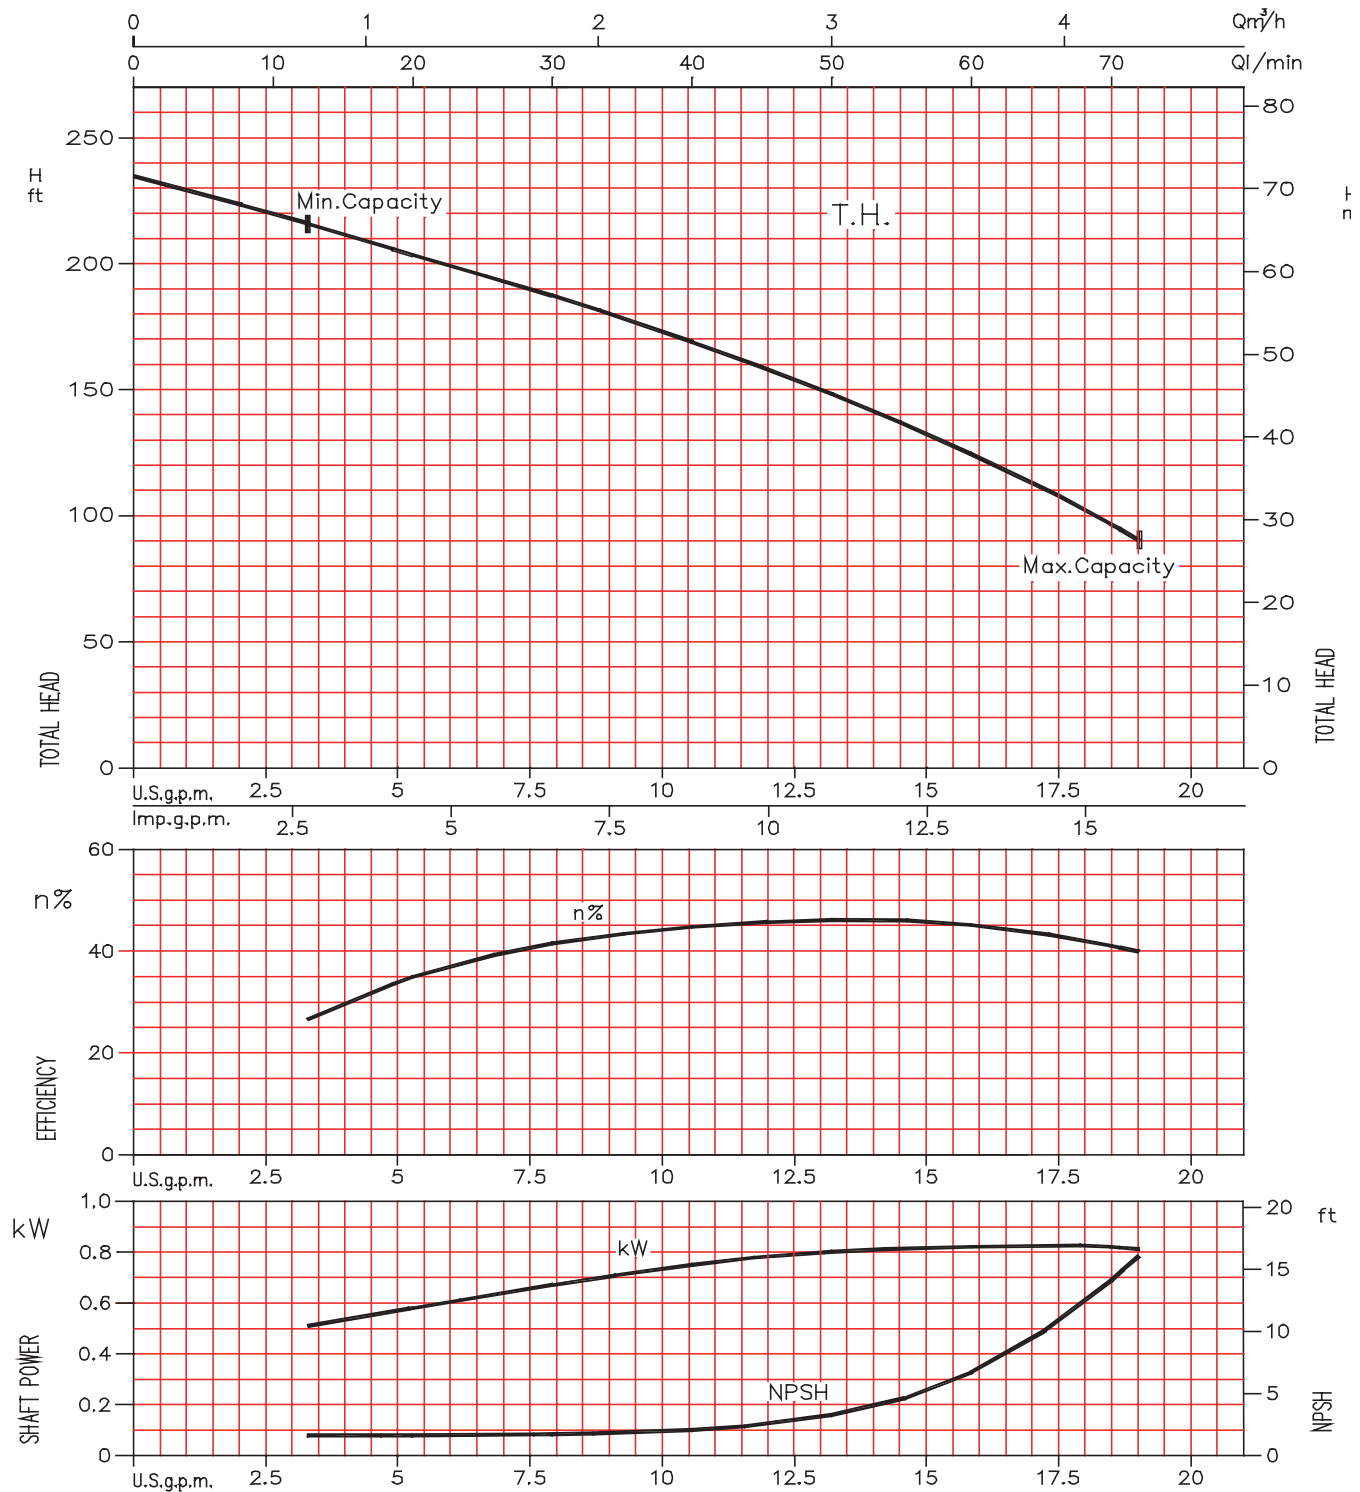

Model EVMU Performance Curves

EBARA Stainless Steel Vertical Multistage

EVMU2-5