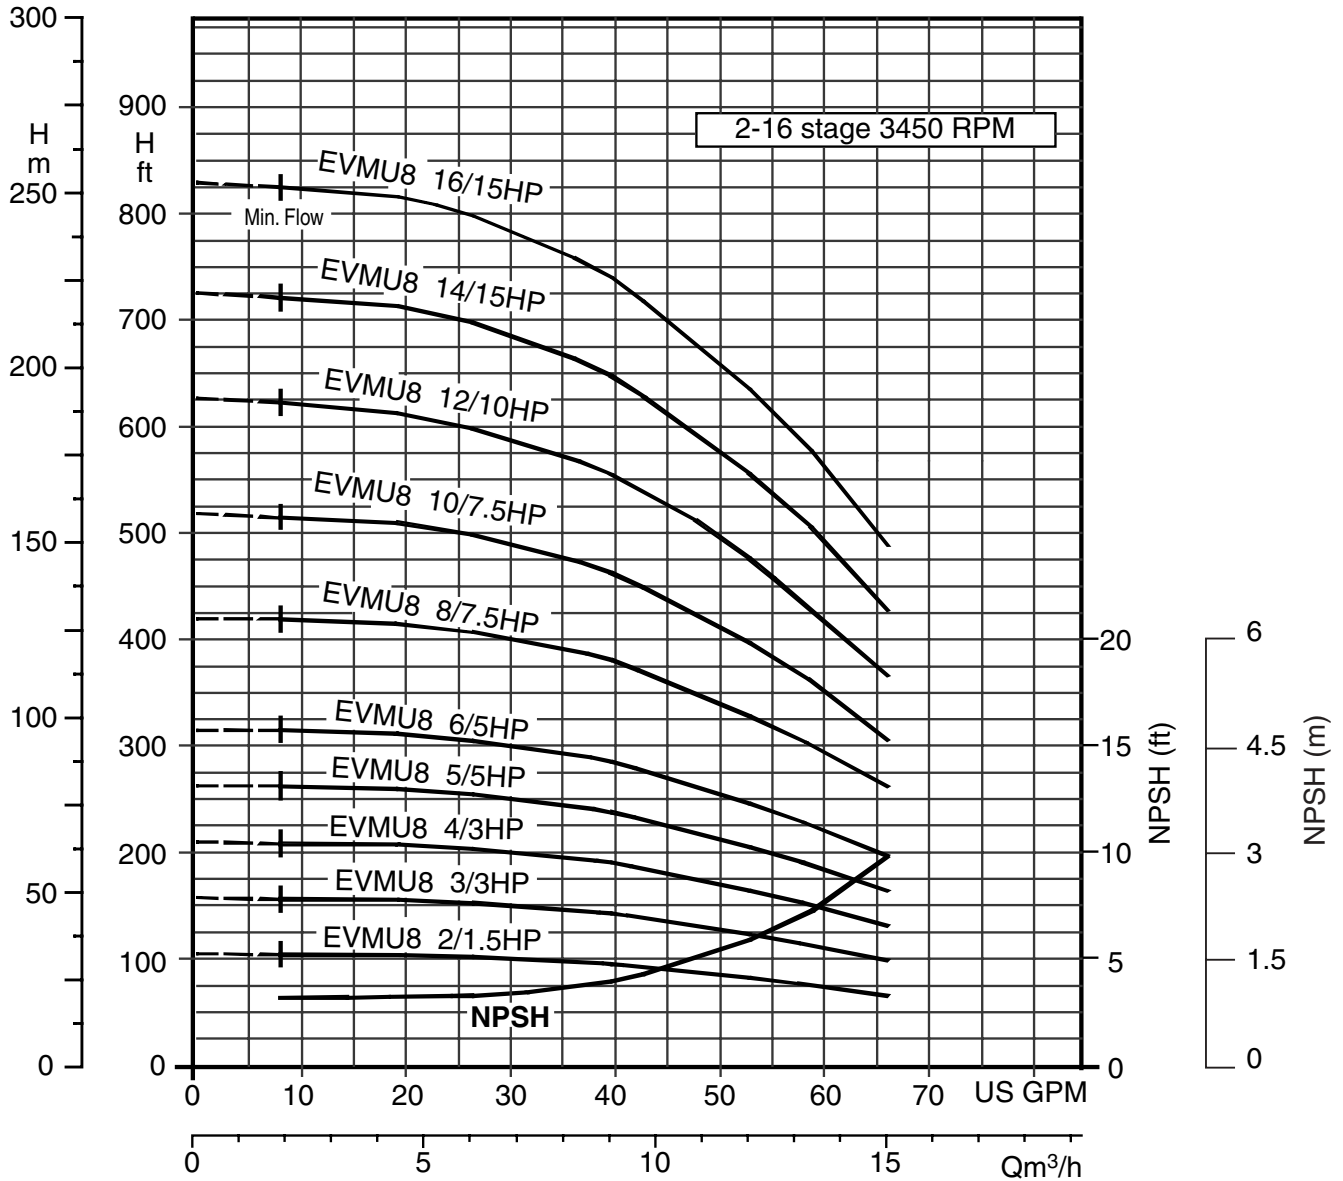

60 Hz, Synchronous Speed 3450 RPM

Model EVMU

EBARA Stainless Steel Vertical Multistage

Performance Curves

EVMU4 3/4 HP - 7 1/2 HP

EVMU4 2 - EVMU4 16

Synchronous Speed: 3450 RPM

250# ANSI 1 1/4" 4-Bolt