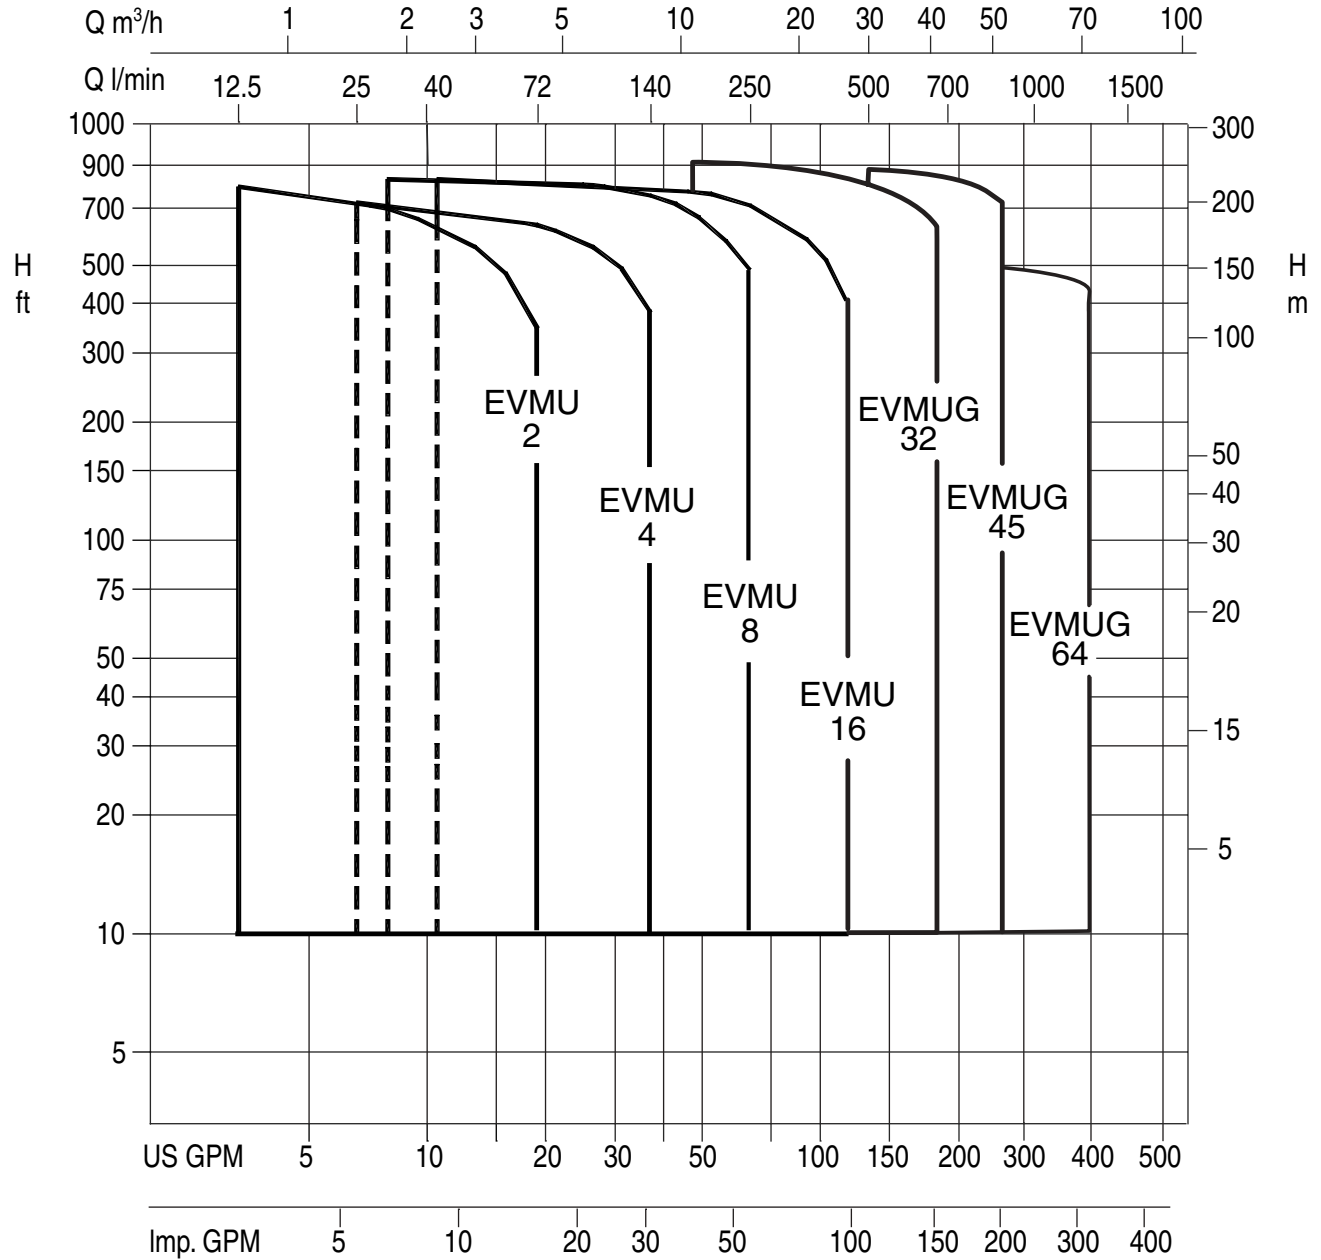

60 Hz, Synchronous Speed 3450 RPM

Model EVMU

EBARA Stainless Steel Vertical Multistage

Performance Curves

EVMU4 3/4 HP - 7 1/2 HP

EVMU4 2 - EVMU4 16

Synchronous Speed: 3450 RPM

250# ANSI 1 1/4" 4-Bolt

Water Temperature: 20° C

Model EVMUG

EBARA Stainless Steel Vertical Multistage

Performance Curves

EVMUG32 5HP - 40HP

EVMUG32 1 – EVMUG32 4-3

3500RPM

150# ANSI 2½" 4-Bolt