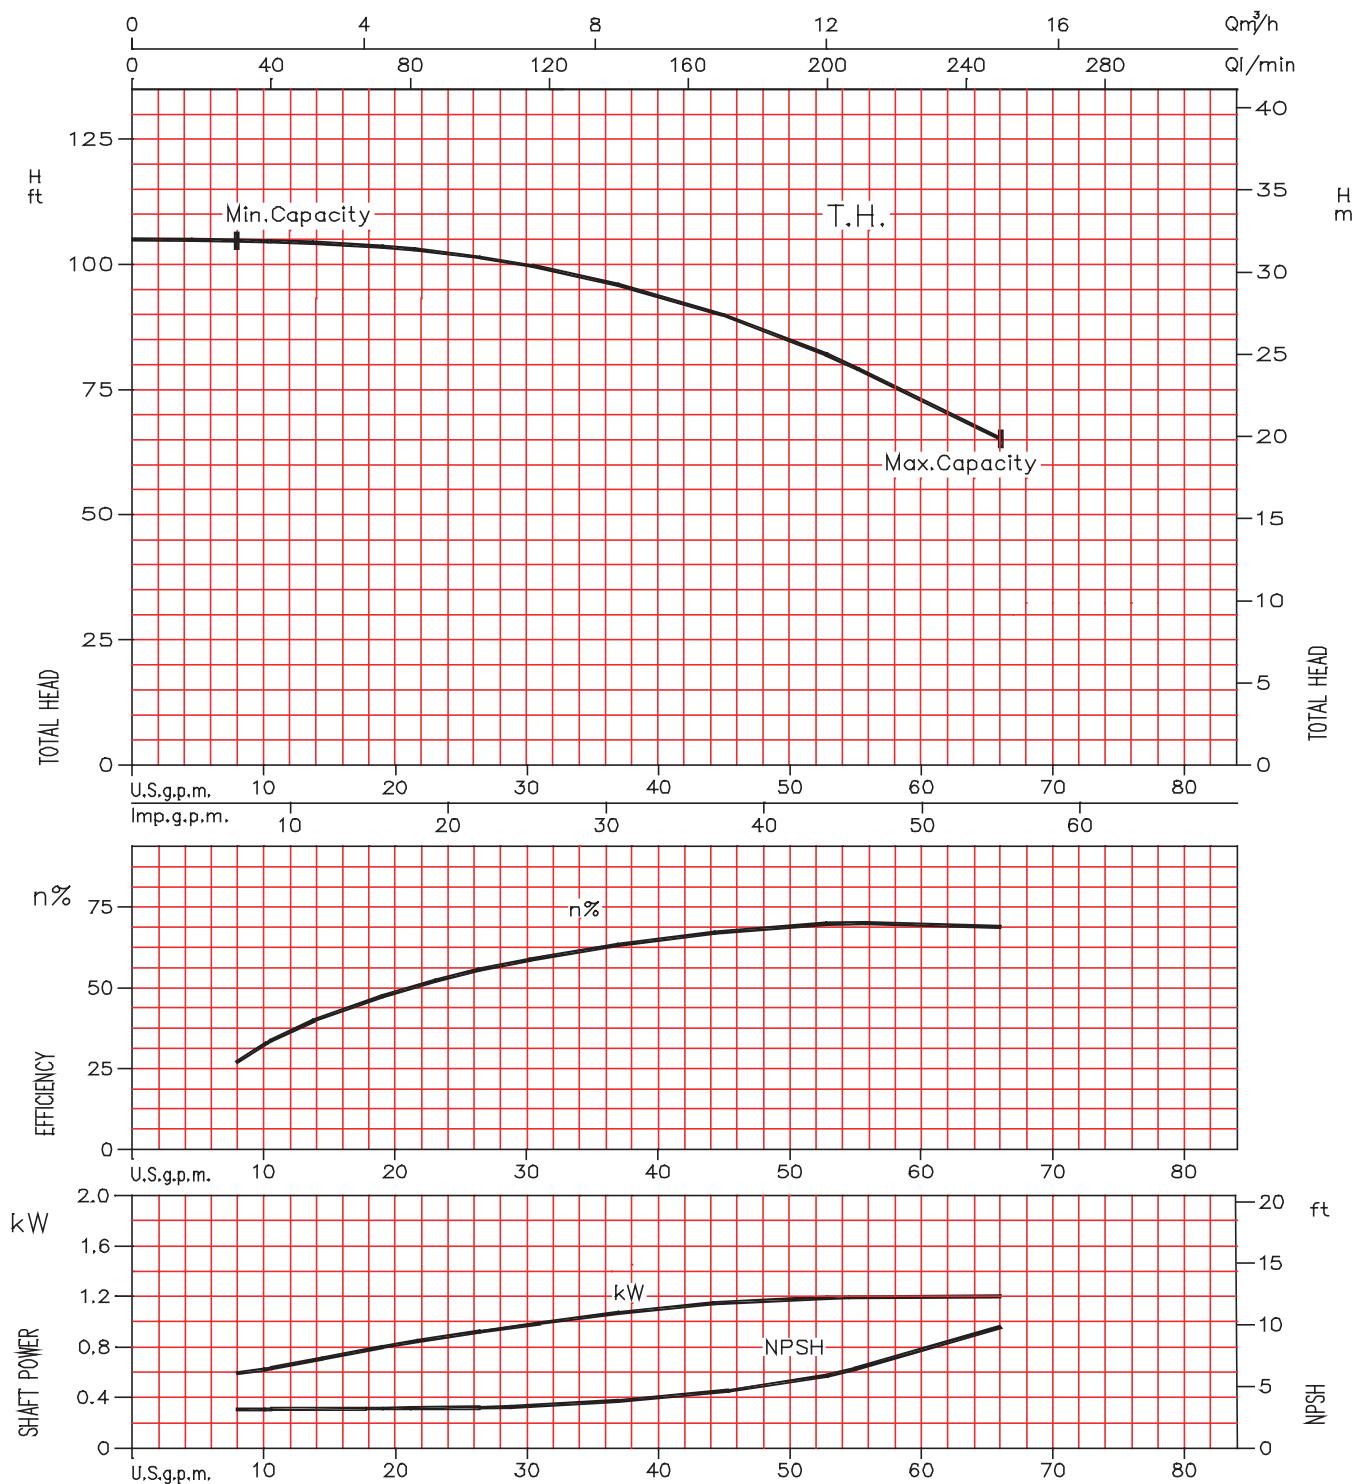

Model EVMU Performance Curves

EBARA Stainless Steel Vertical Multistage

EVMU8-2