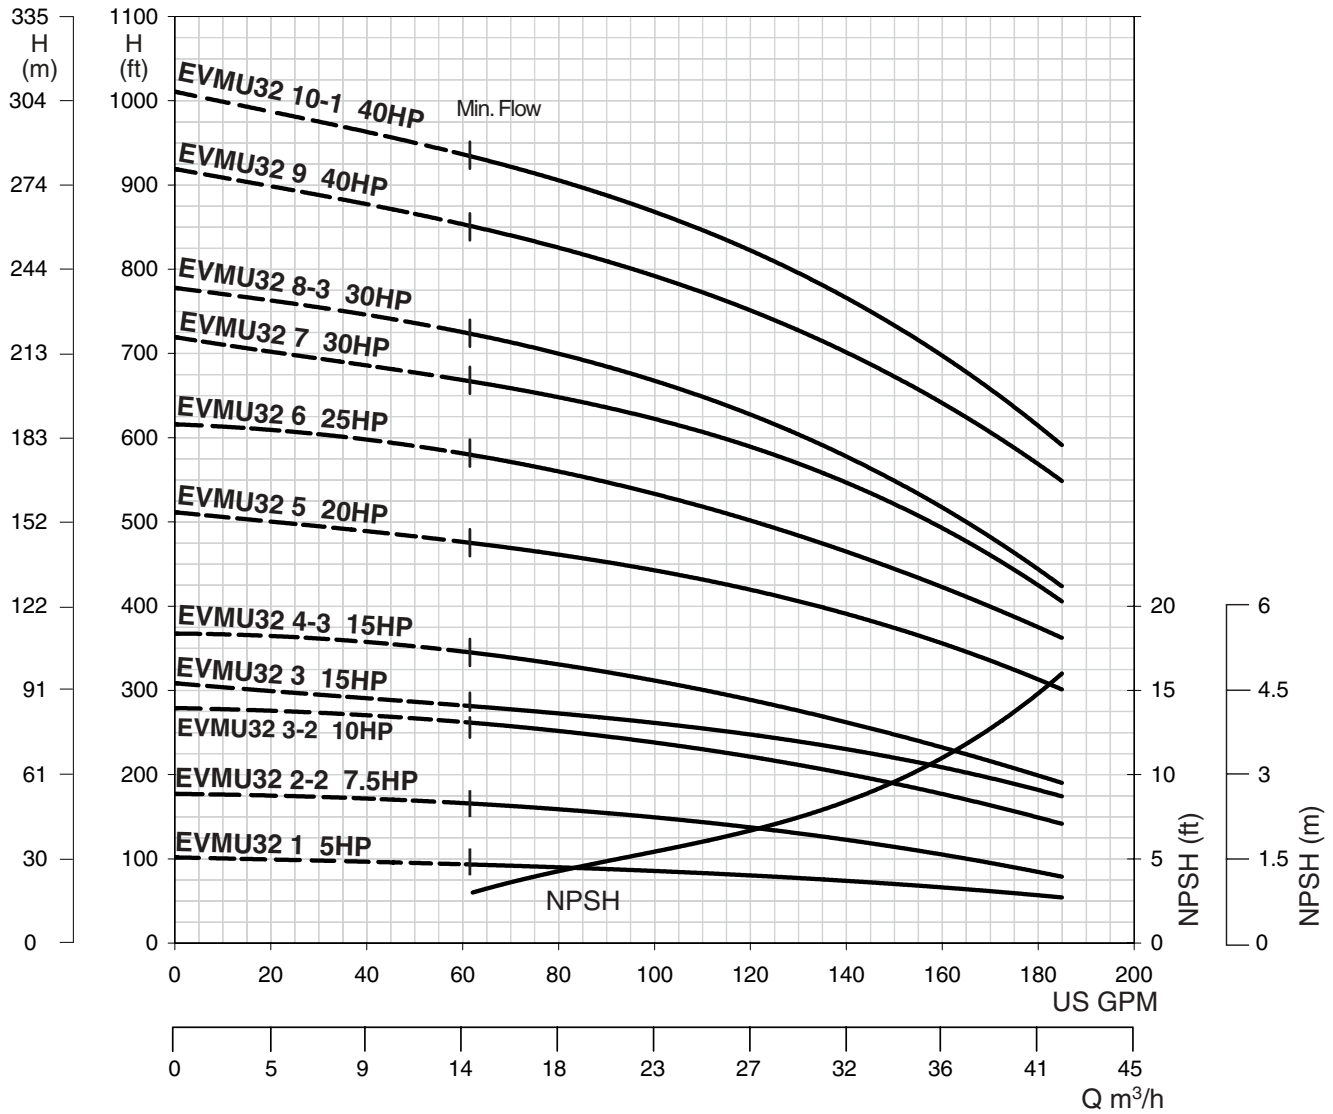

Model EVMUG

EBARA Stainless Steel Vertical Multistage

Performance Curves

EVMUG32 5HP - 40HP

EVMUG32 1 – EVMUG32 4-3

3500RPM

150# ANSI 2½" 4-Bolt

EVMUG32 5 – EVMUG32 10-1

3500RPM

300# ANSI 2½" 8-Bolt

Water Temperature: 20° C