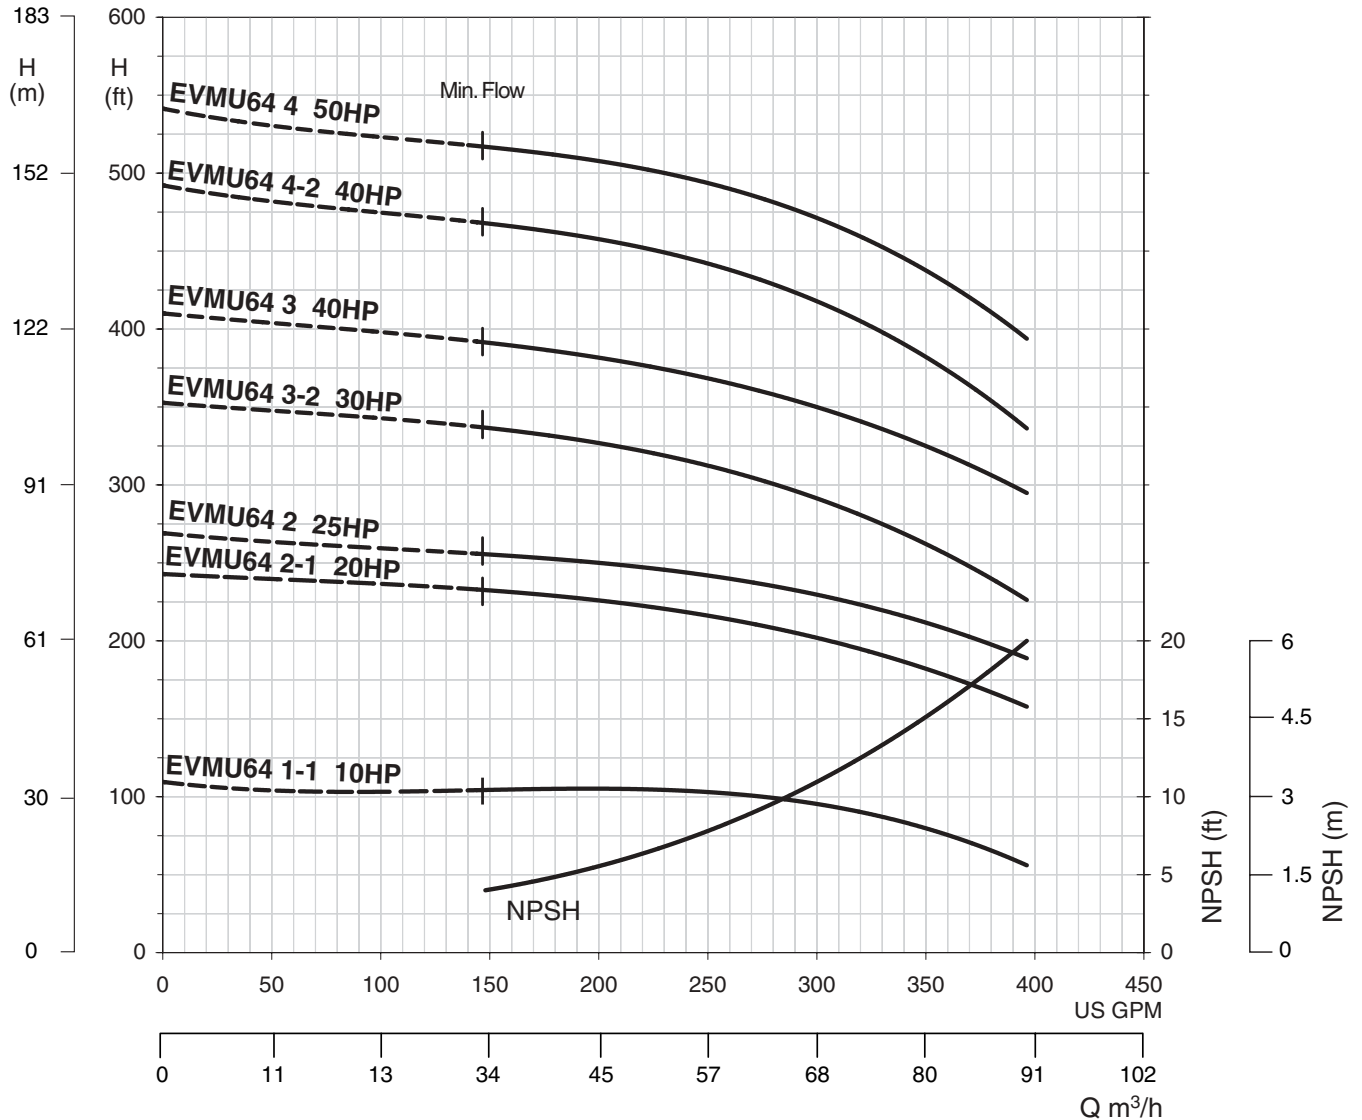

Water Temperature: 20° C