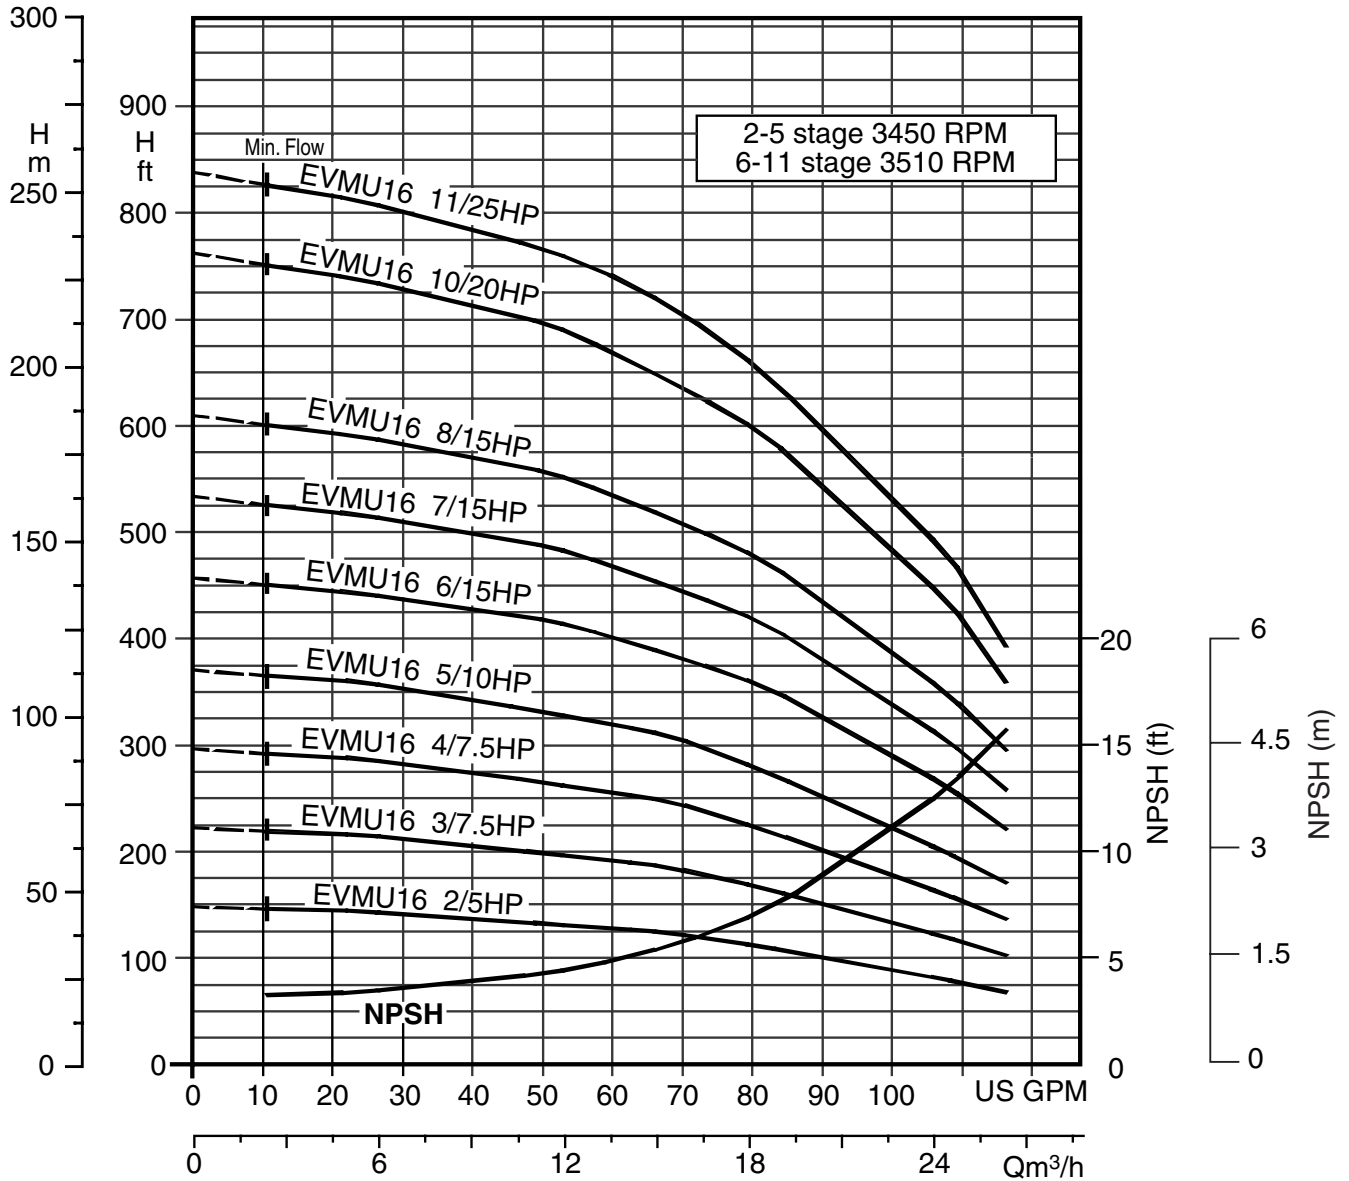

60 Hz, Synchronous Speed 3450 RPM

Model EVMU

EBARA Stainless Steel Vertical Multistage

Performance Curves

EVMU4 3/4 HP - 7 1/2 HP

EVMU4 2 - EVMU4 16

Synchronous Speed: 3450 RPM

250# ANSI 1 1/4" 4-Bolt