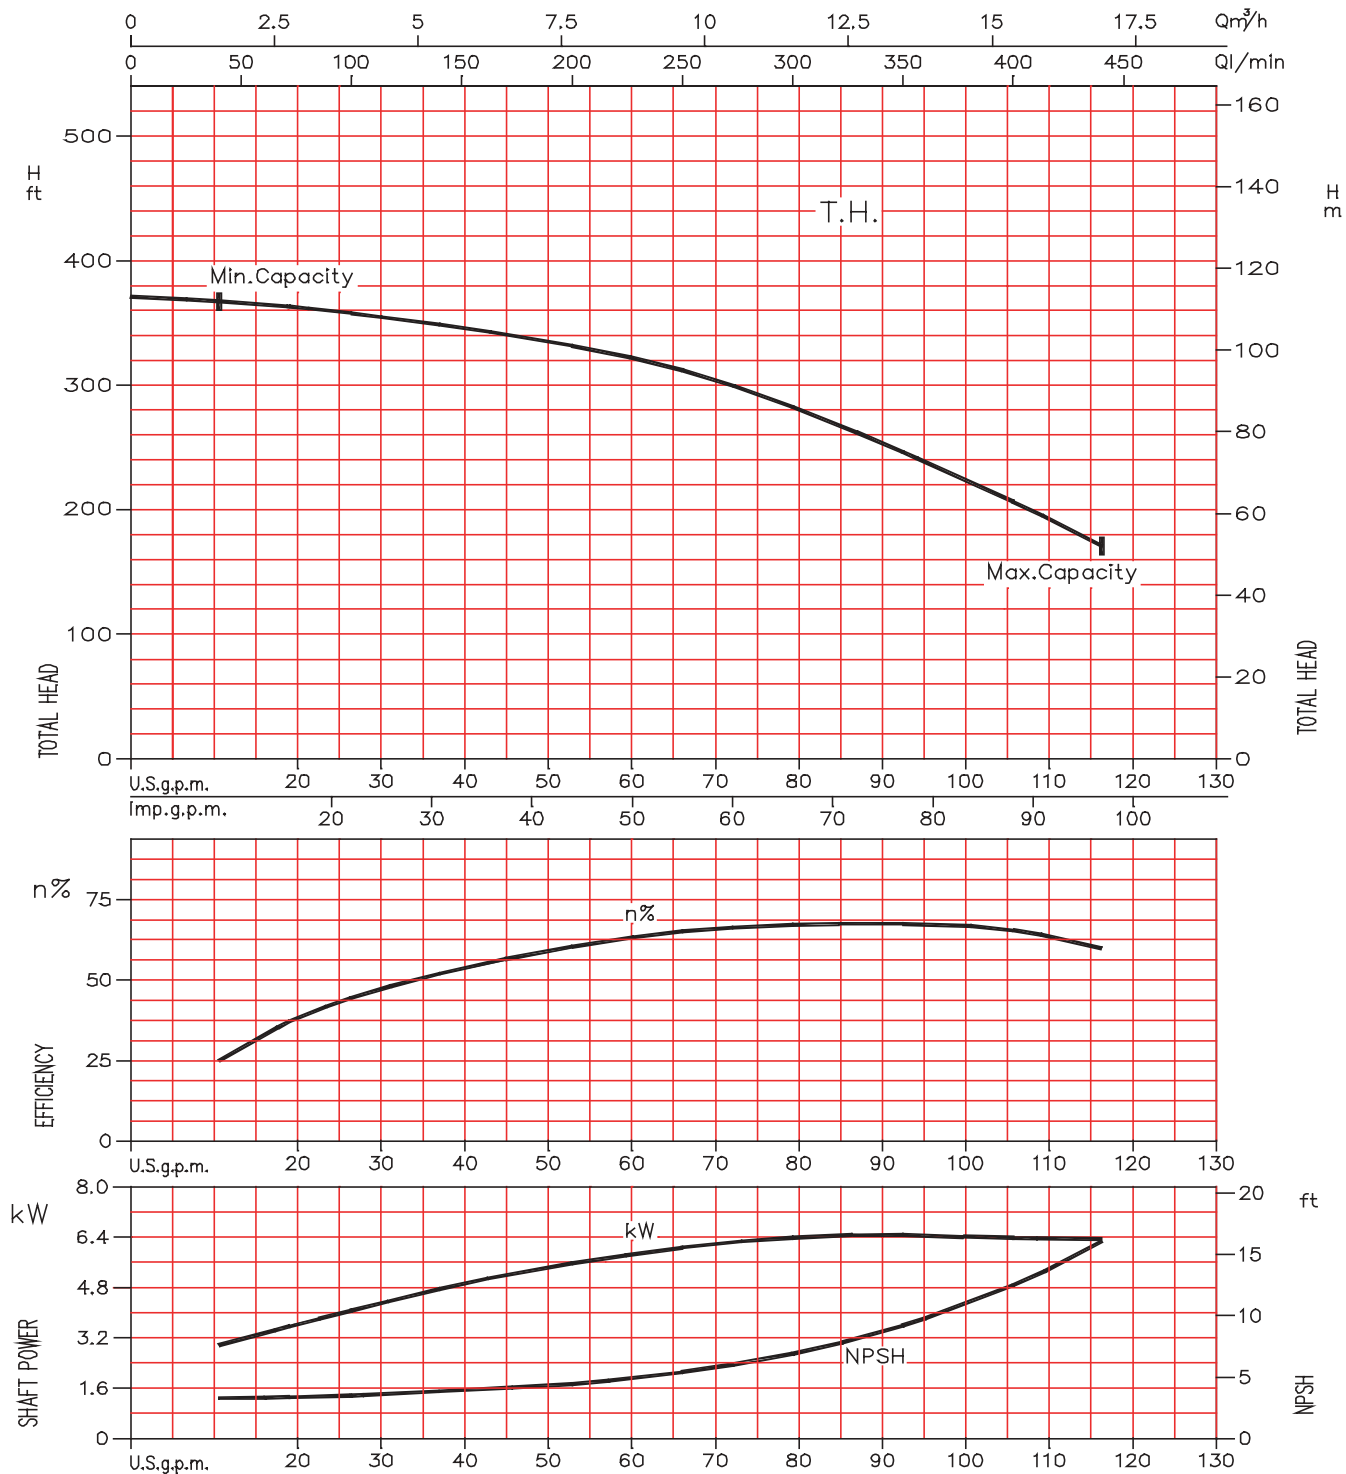

**Model EVMU
Performance Curves**

EBARA Stainless Steel Vertical Multistage

EVMU16-5