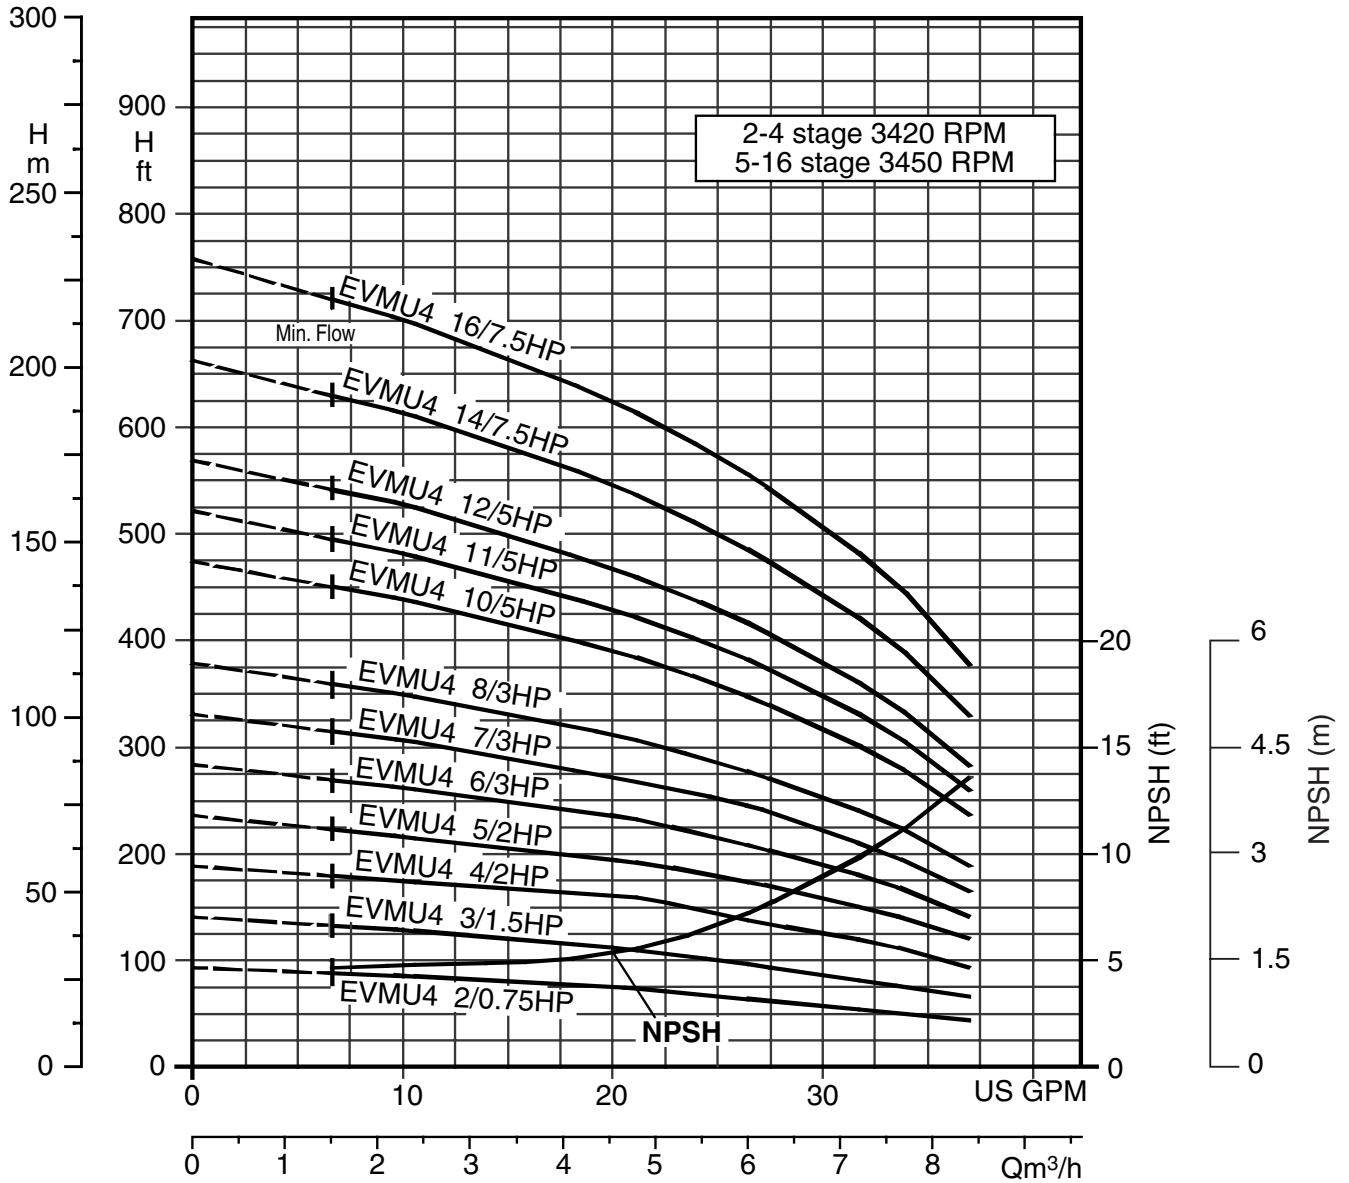

60 Hz, Synchronous Speed 3450 RPM

Model EVMU

EBARA Stainless Steel Vertical Multistage

Performance Curves

EVMU4 3/4 HP - 7 1/2 HP

EVMU4 2 - EVMU4 16

Synchronous Speed: 3450 RPM

250# ANSI 1 1/4" 4-Bolt