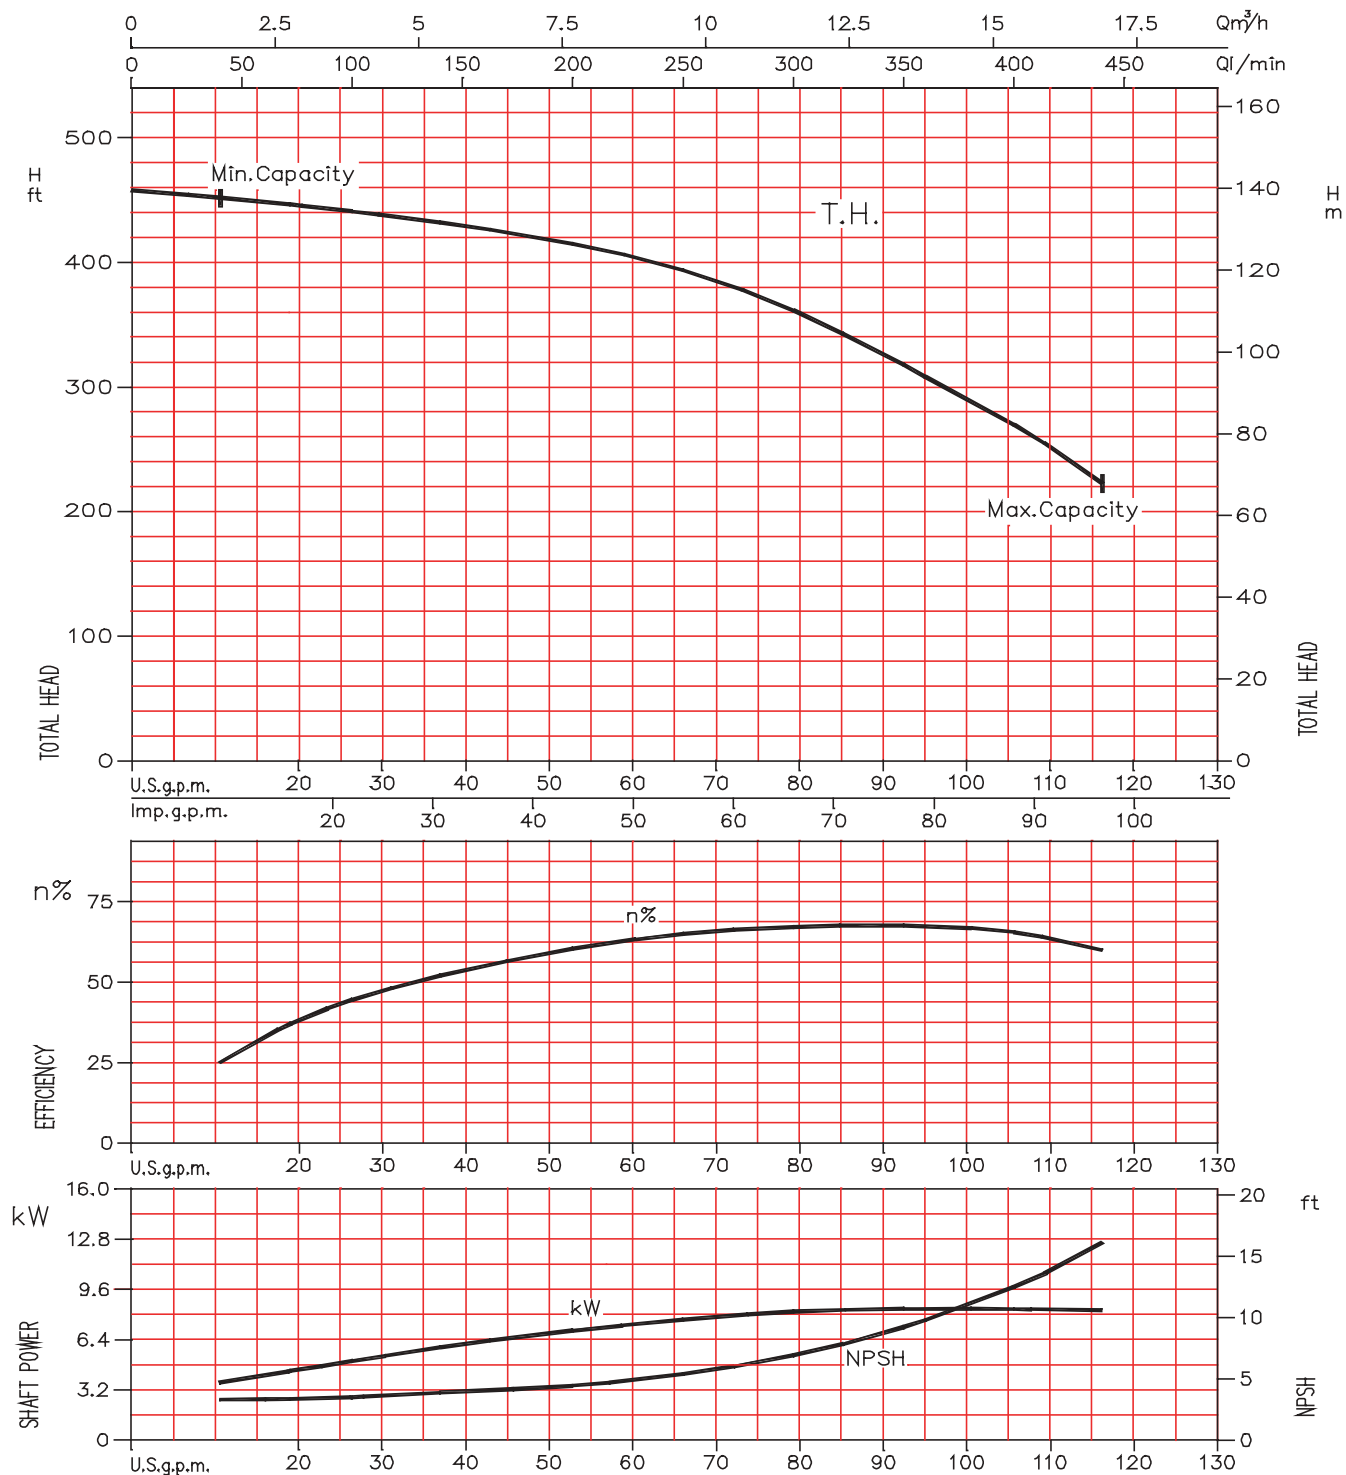

**Model EVMU
Performance Curves**

EBARA Stainless Steel Vertical Multistage

EVMU16-6