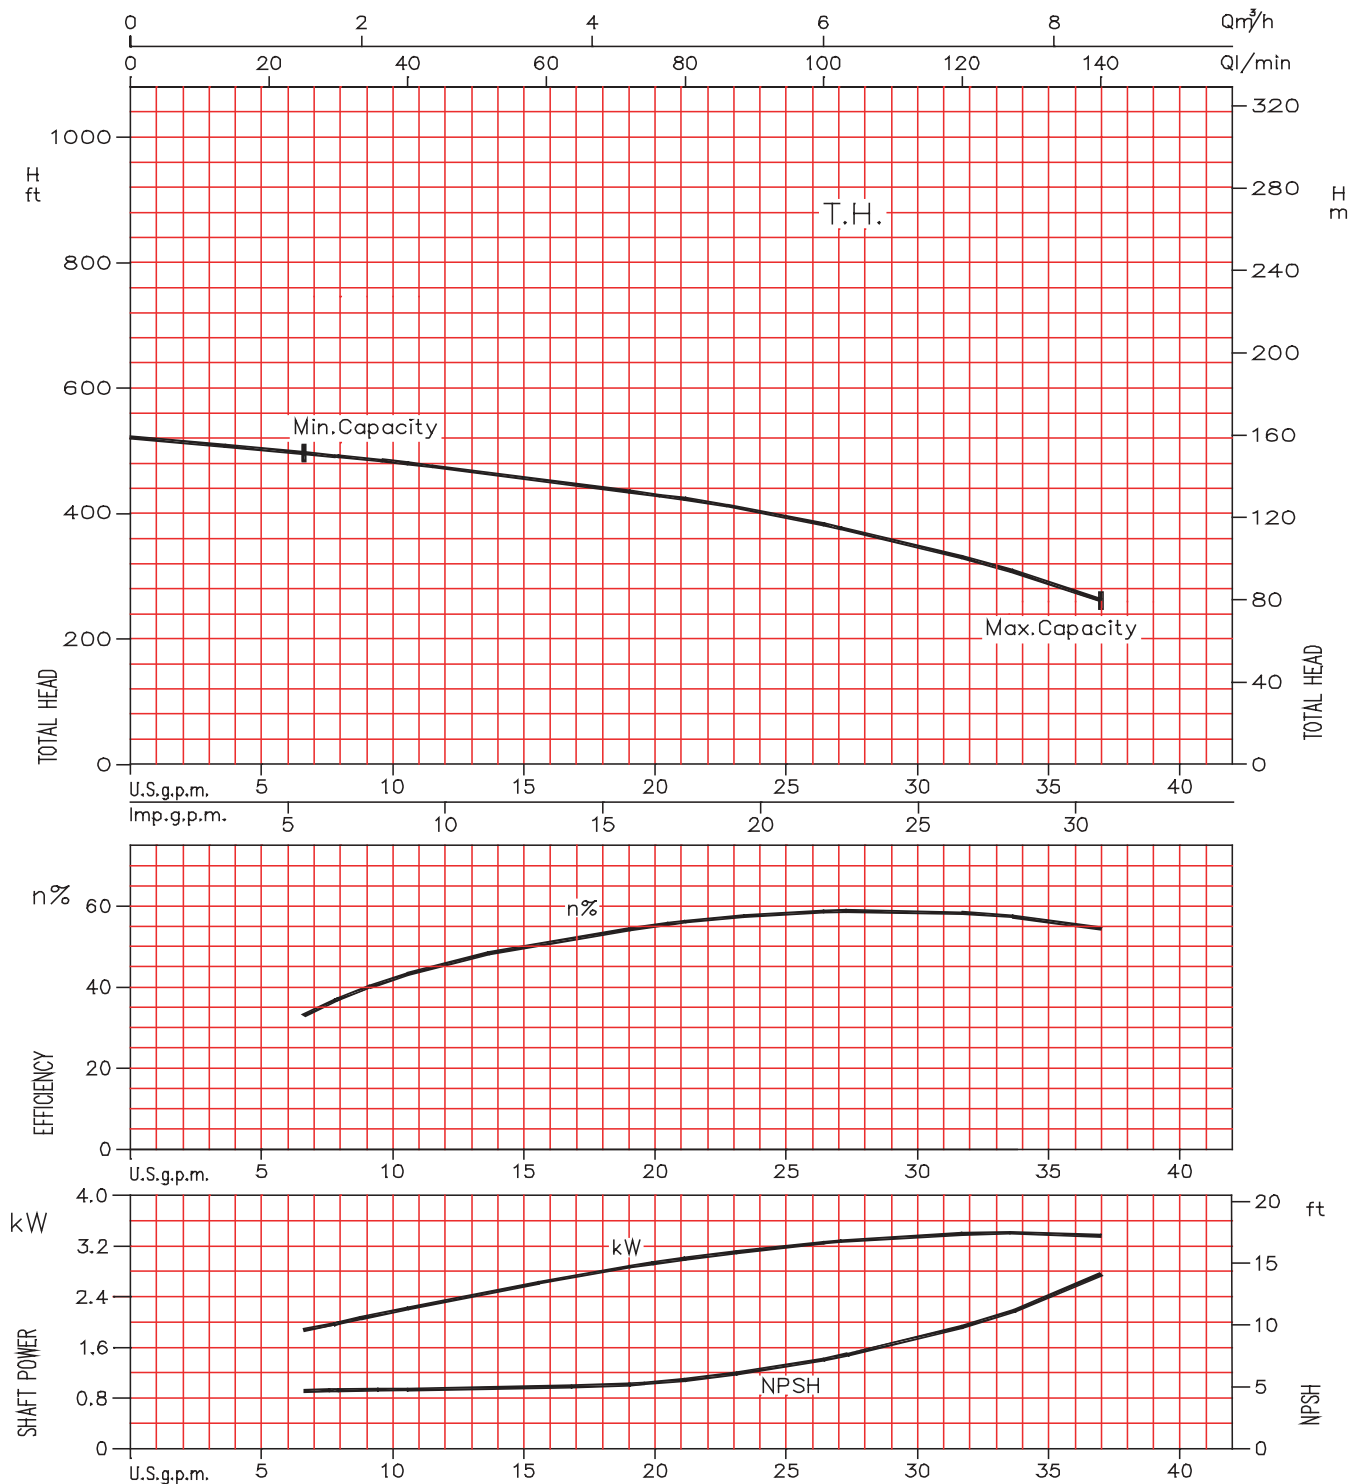

Model EVMU Performance Curves

EBARA Stainless Steel Vertical Multistage

EVMU4-11