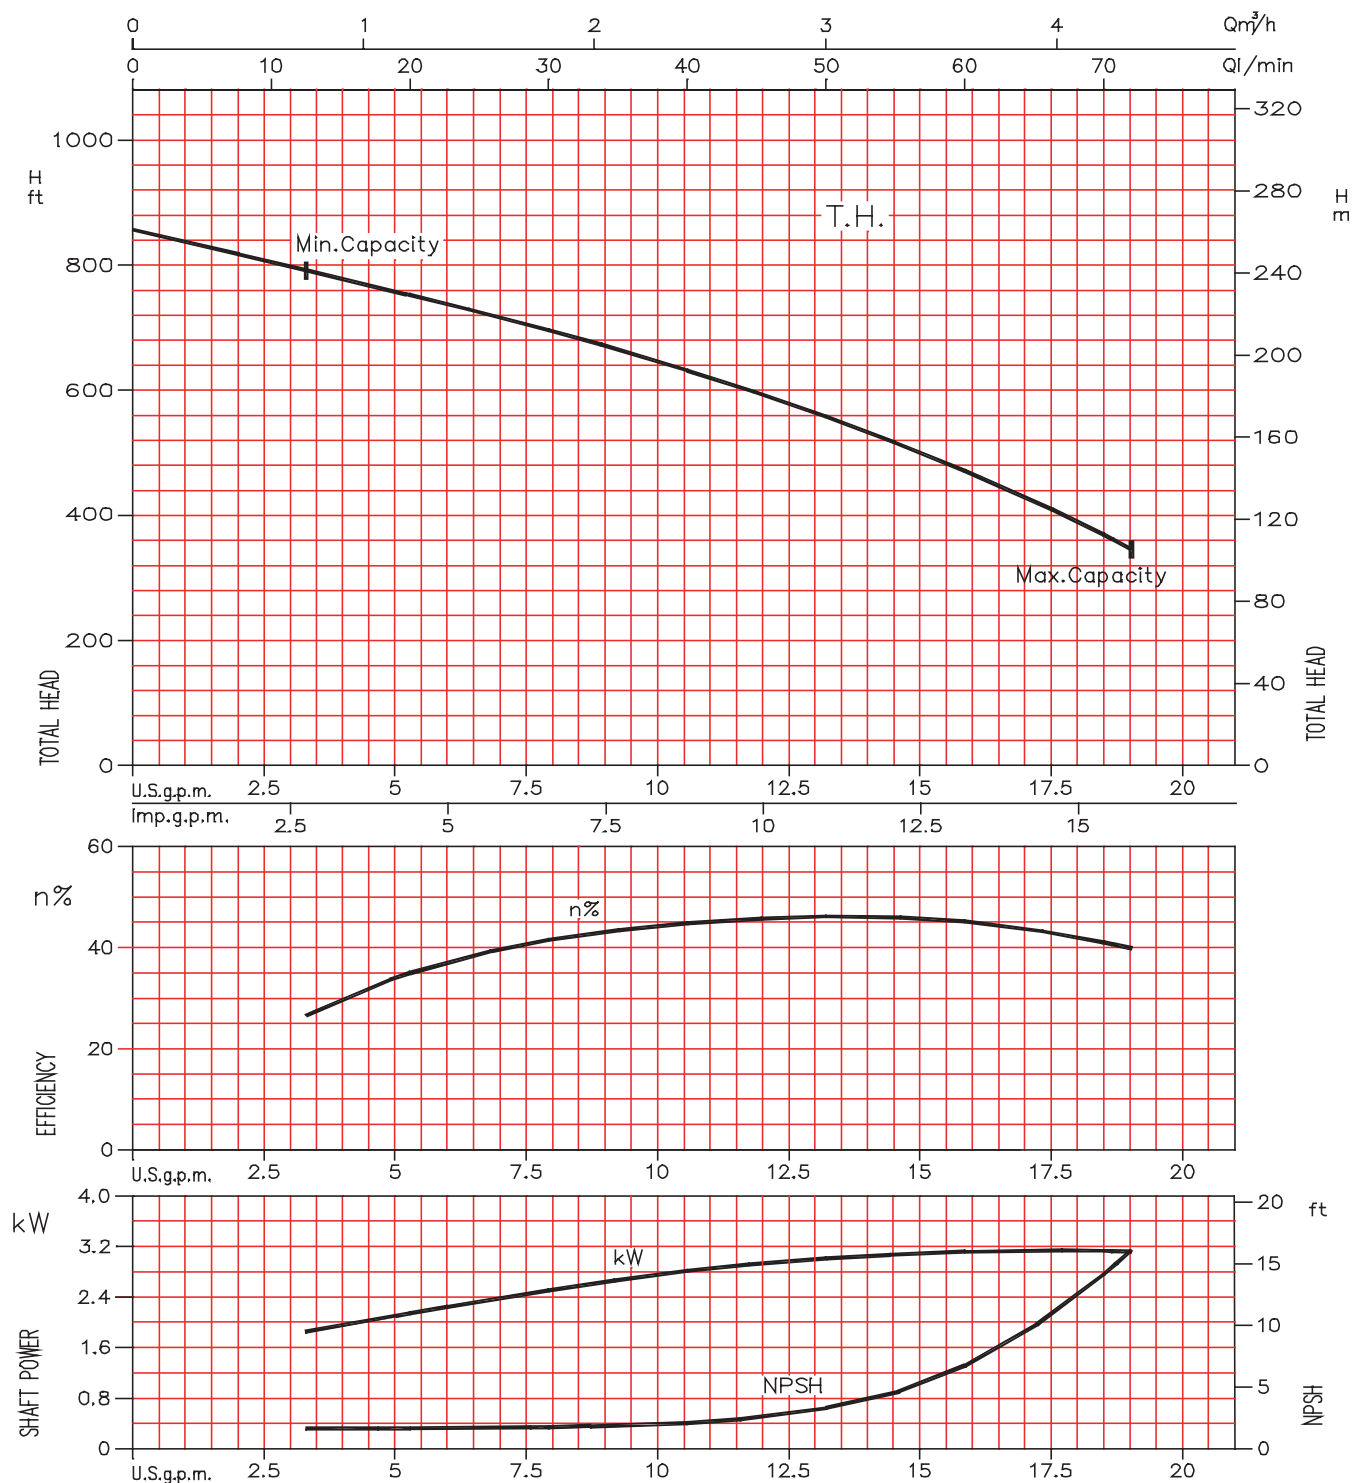

Model EVMU Performance Curves

EBARA Stainless Steel Vertical Multistage

EVMU218