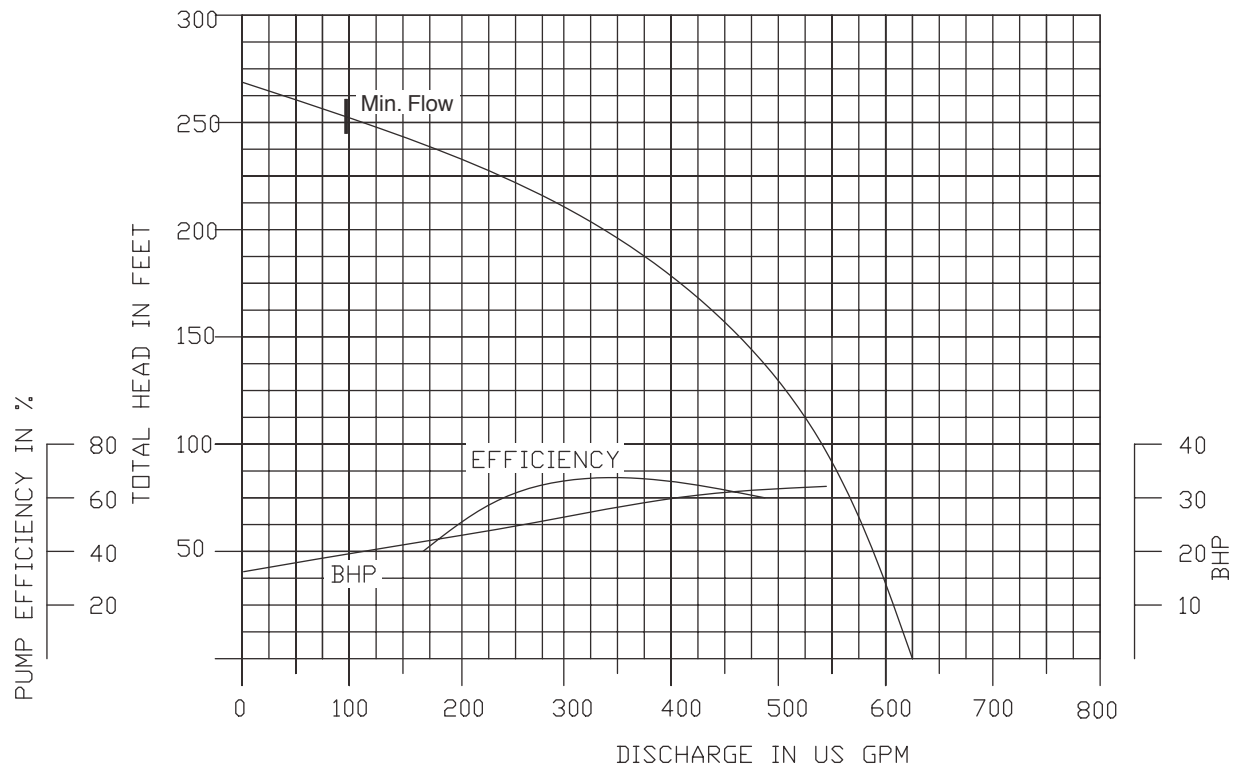

**6" NPT Discharge**

**Performance Curves**

**150DWPM635 (35HP)**

**3400 RPM**

**6" NPT Discharge**

**200DWP635 (35HP)**

**3400 RPM**

**8" NPT Discharge**

**Performance Curves**

**150DWPM658 (58HP)**

**3400 RPM**

**6" NPT Discharge**

**200DWP658 (58HP)**

**3400 RPM**

**8" NPT Discharge**