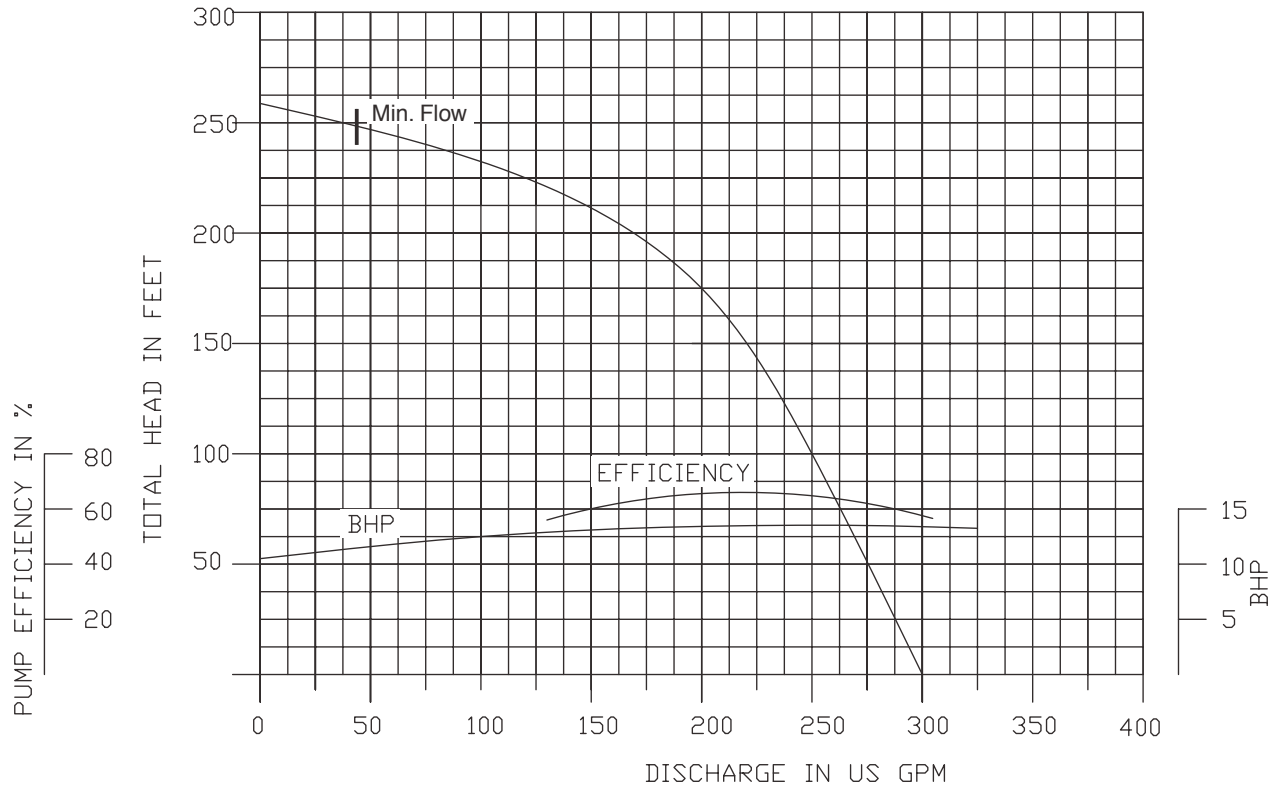

**100DWP610 (10HP)**

**3450 RPM**

**4" NPT Discharge**

**Performance Curves**

**100DWPM616 (16HP)**

**3400 RPM**

**4" NPT Discharge**

**150DWP616 (16HP)**