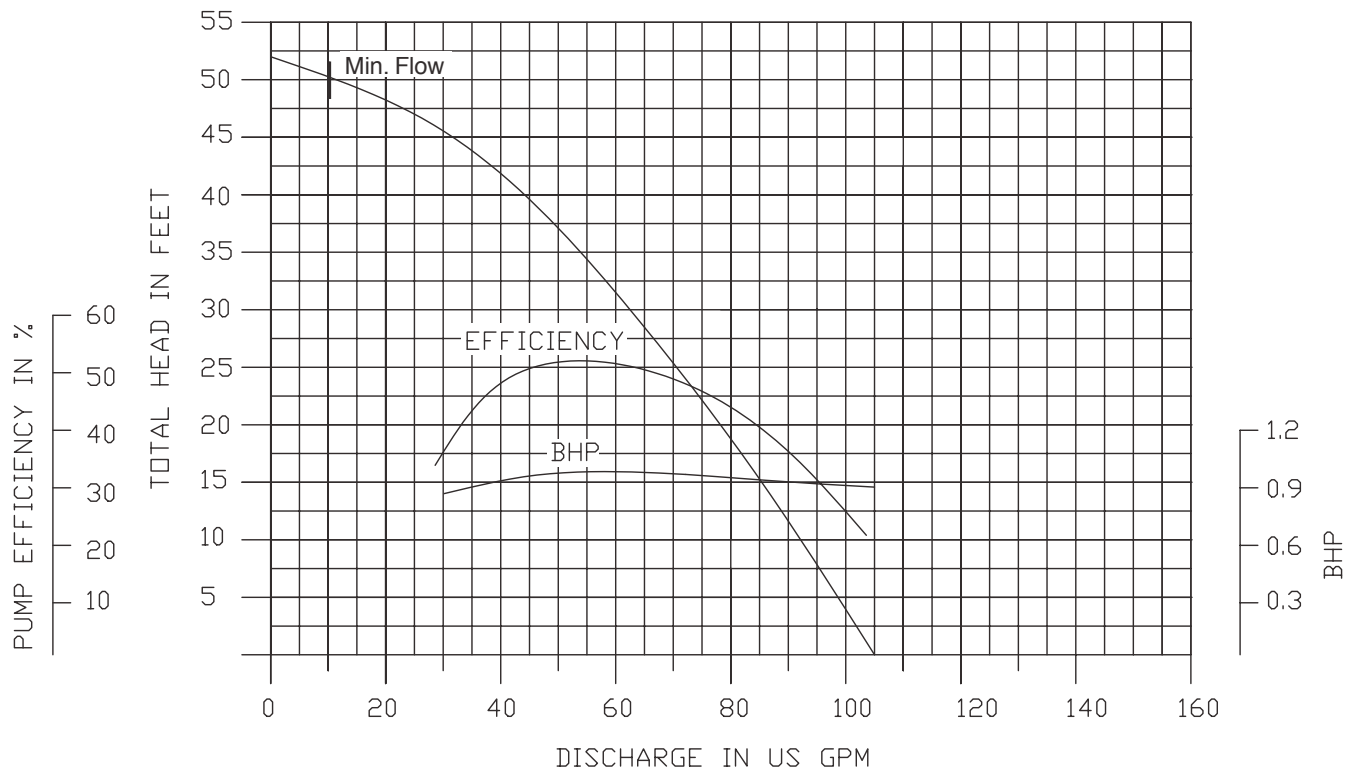

**Performance Curves**

**50DWP61.3 (1.3HP)**

**3450 RPM**

**2" NPT Discharge**

**50DWPM61.5 (1.5HP)**

**3450RPM**

**2" NPT Discharge**

**Performance Curves**