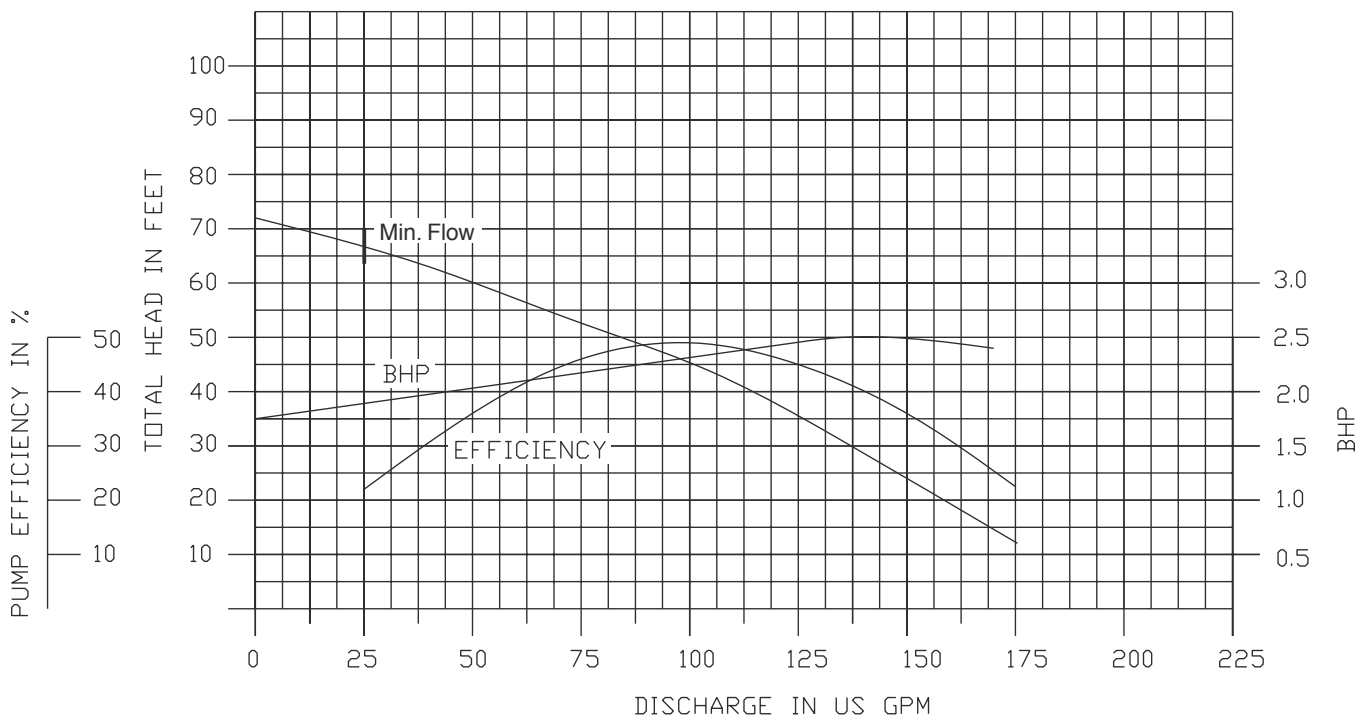

**50DWP62 (2HP)**

**3450 RPM**

**2" NPT Discharge**

**50DWPM62 (2HP)**

**3450RPM**

**2" NPT Discharge**

**Performance Curves**

**80DWP63 (3HP)**