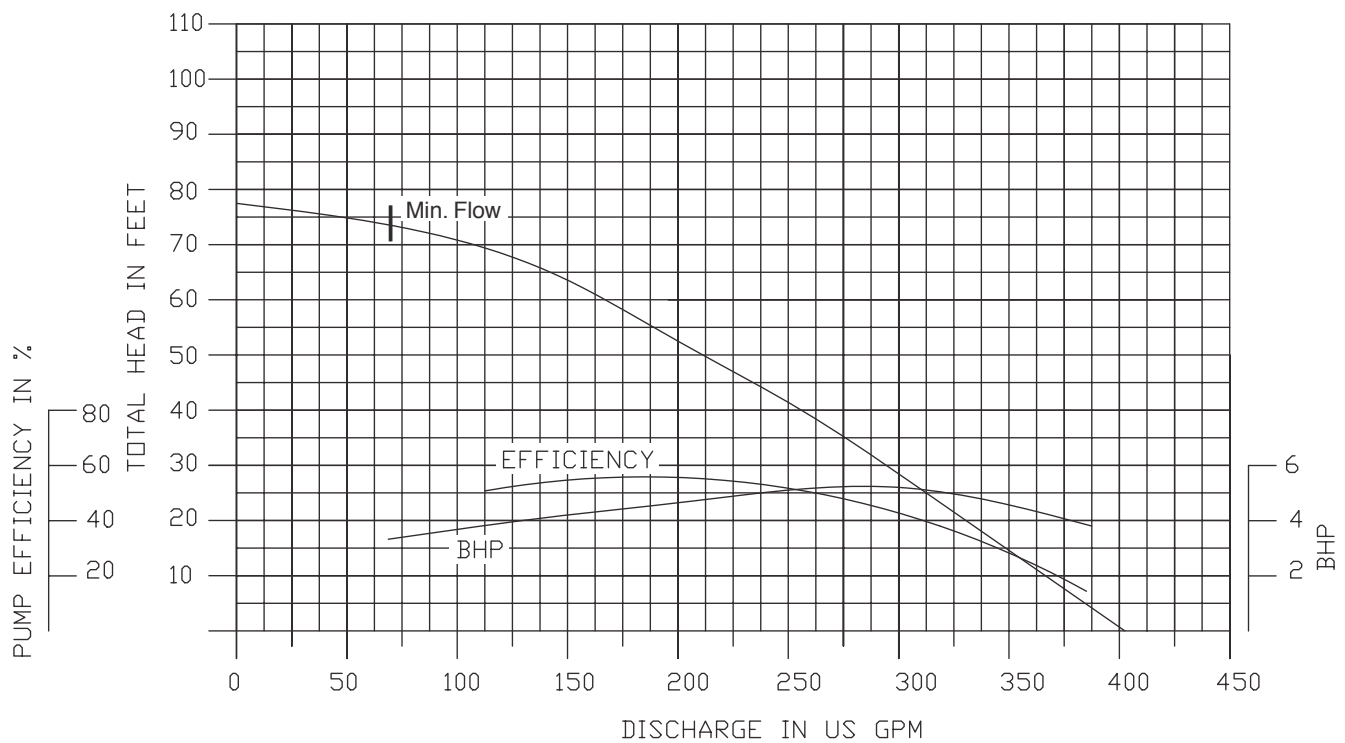

**3450 RPM**

**3" NPT Discharge**

**80DWP65 (5HP)**

**3450RPM**

**3" NPT Discharge**

**Performance Curves**

**80DWPM65 (5HP)**

**3450 RPM**