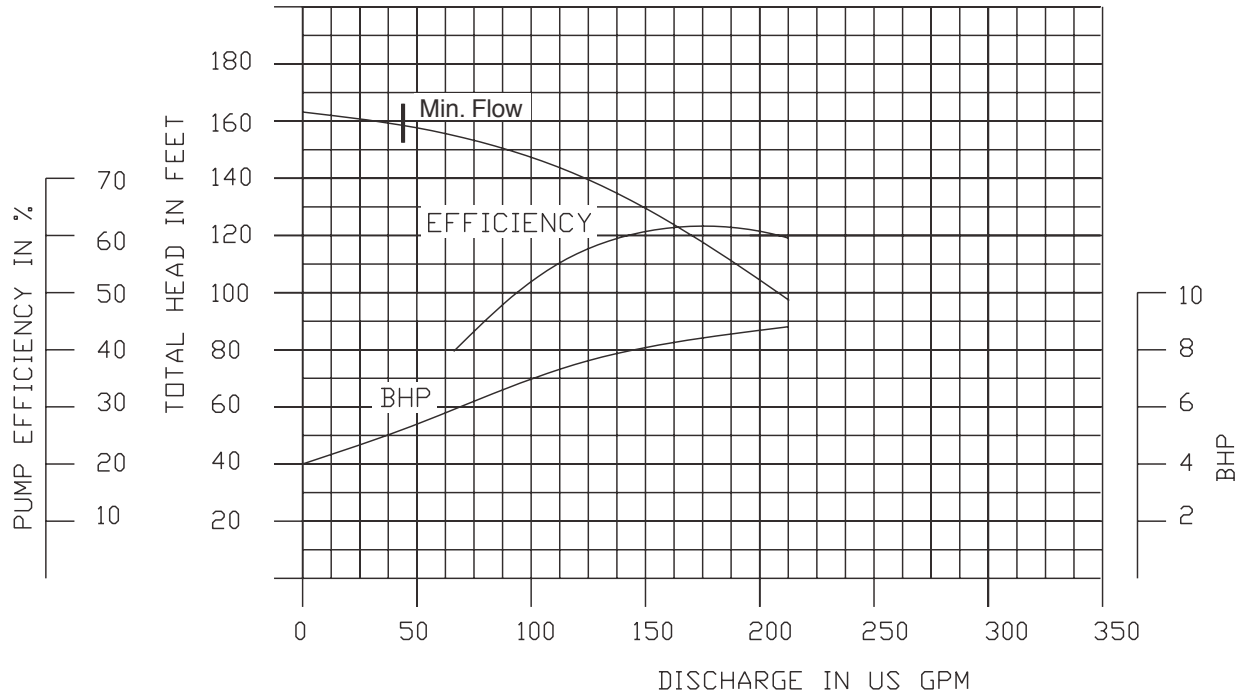

**3" NPT Discharge**

**100DWP67.5 (7.5HP)**

**3450RPM**

**4" NPT Discharge**

**Performance Curves**

**80DWPM610 (10HP)**

**3450 RPM**

**3" NPT Discharge**