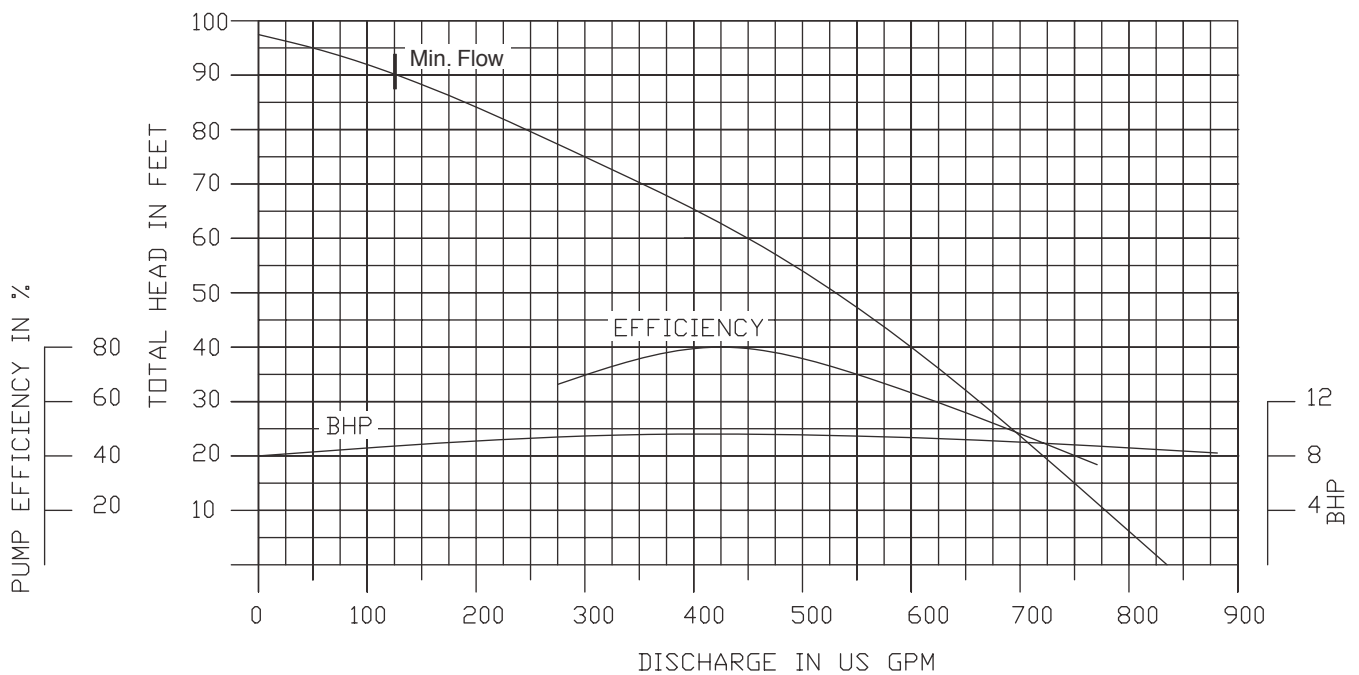

100DWP610 (10HP)

3450 RPM

4" NPT Discharge