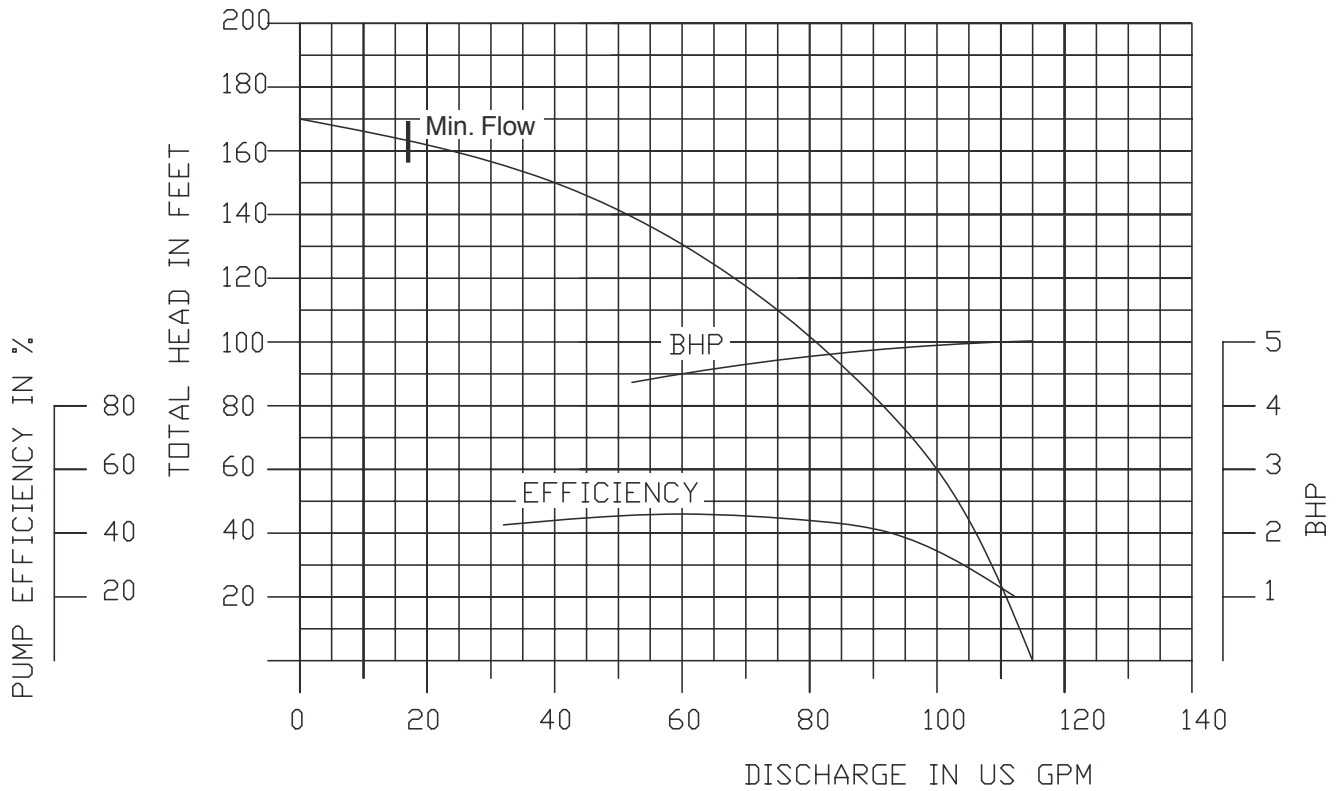

Performance Curves

80DWPM65 (5HP)

3450 RPM

3" NPT Discharge