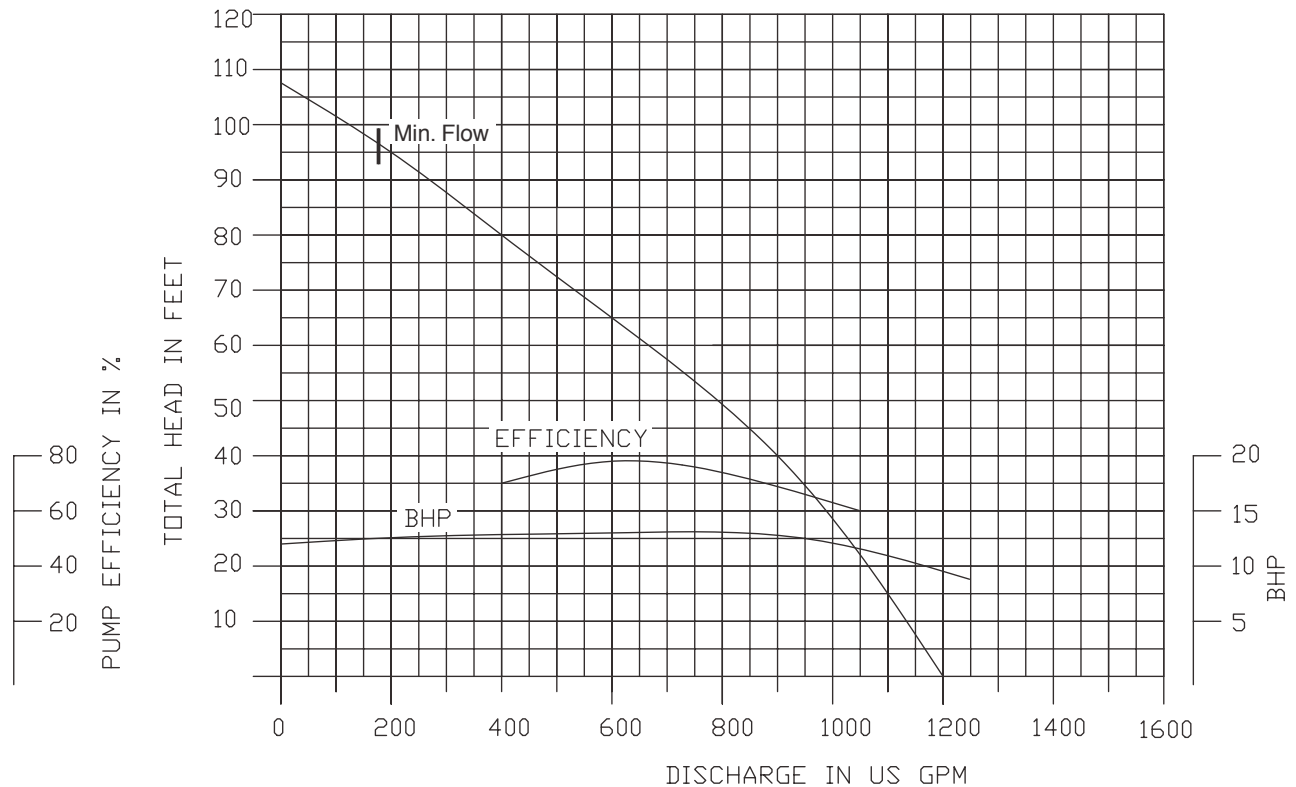

**100DWP610 (10HP)**

**3450 RPM**

**4" NPT Discharge**

**Performance Curves**

**100DWPM616 (16HP)**

**3400 RPM**

**4" NPT Discharge**

**150DWP616 (16HP)**

**3400 RPM**

**6" NPT Discharge**

**Performance Curves**

**100DWPM625 (25HP)**

**3400 RPM**

**4" NPT Discharge**

**150DWP625 (25HP)**

**3400 RPM**