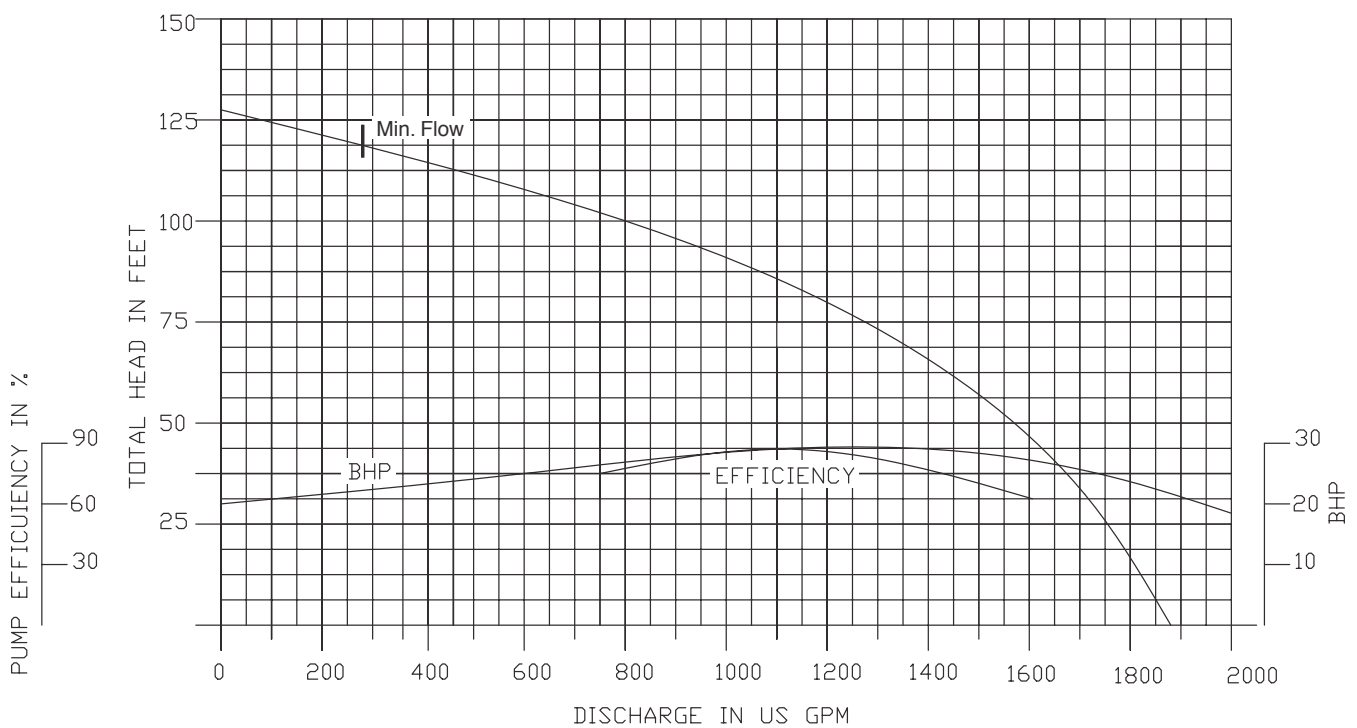

**6" NPT Discharge**

**Performance Curves**

**150DWPM635 (35HP)**

**3400 RPM**

**6" NPT Discharge**

**200DWP635 (35HP)**

**3400 RPM**

**8" NPT Discharge**

**Performance Curves**

**150DWPM658 (58HP)**

**3400 RPM**

**6" NPT Discharge**

**200DWP658 (58HP)**

**3400 RPM**

**8" NPT Discharge**