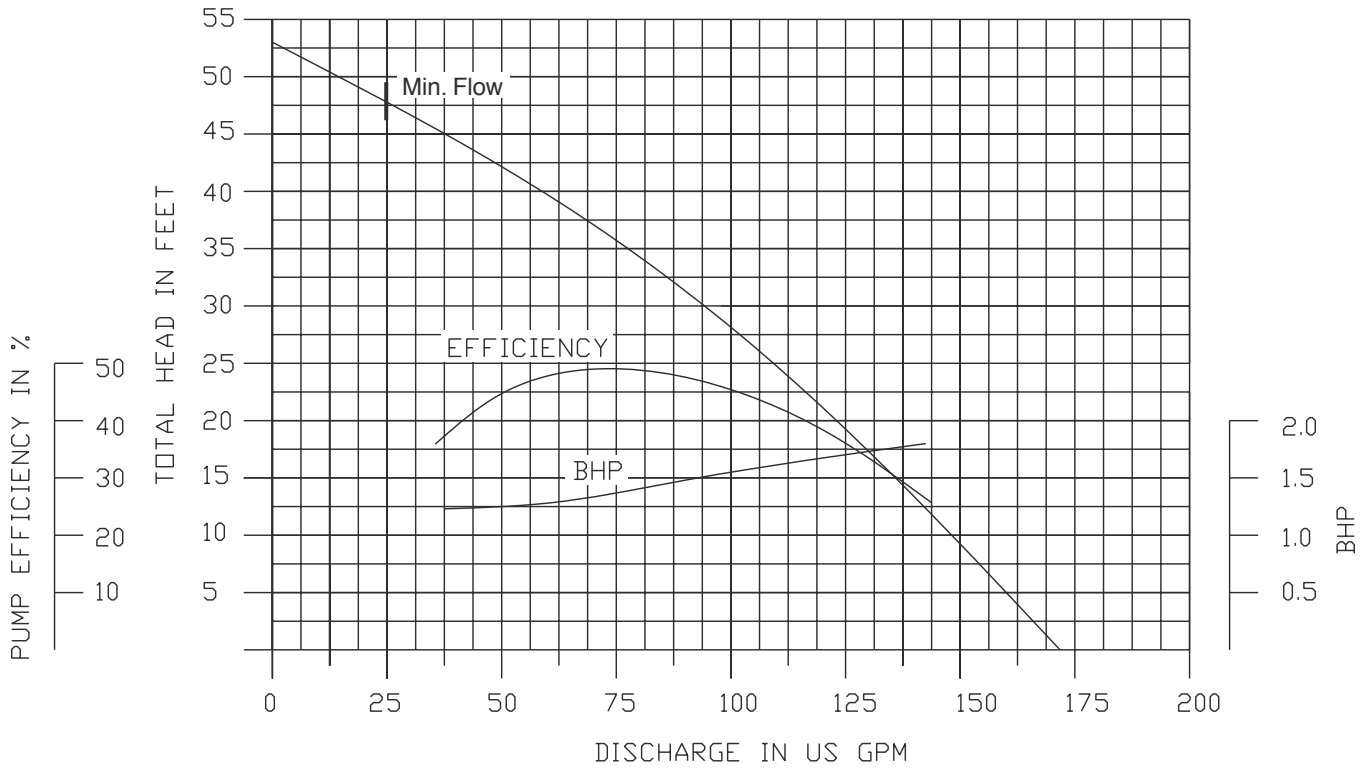

Performance Curves

50DWP62 (2HP)

3450 RPM

2" NPT Discharge