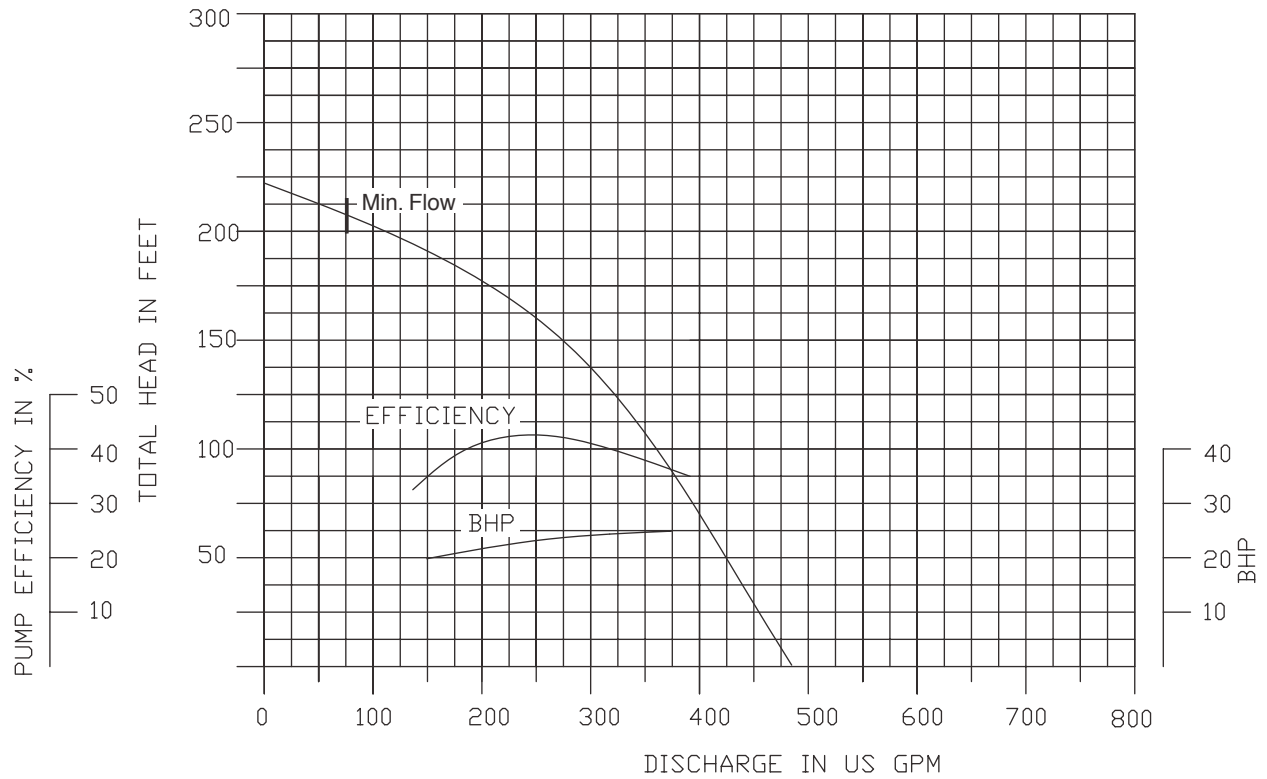

**3400 RPM**

**6" NPT Discharge**

**Performance Curves**

**100DWPM625 (25HP)**

**3400 RPM**

**4" NPT Discharge**

**150DWP625 (25HP)**

**3400 RPM**