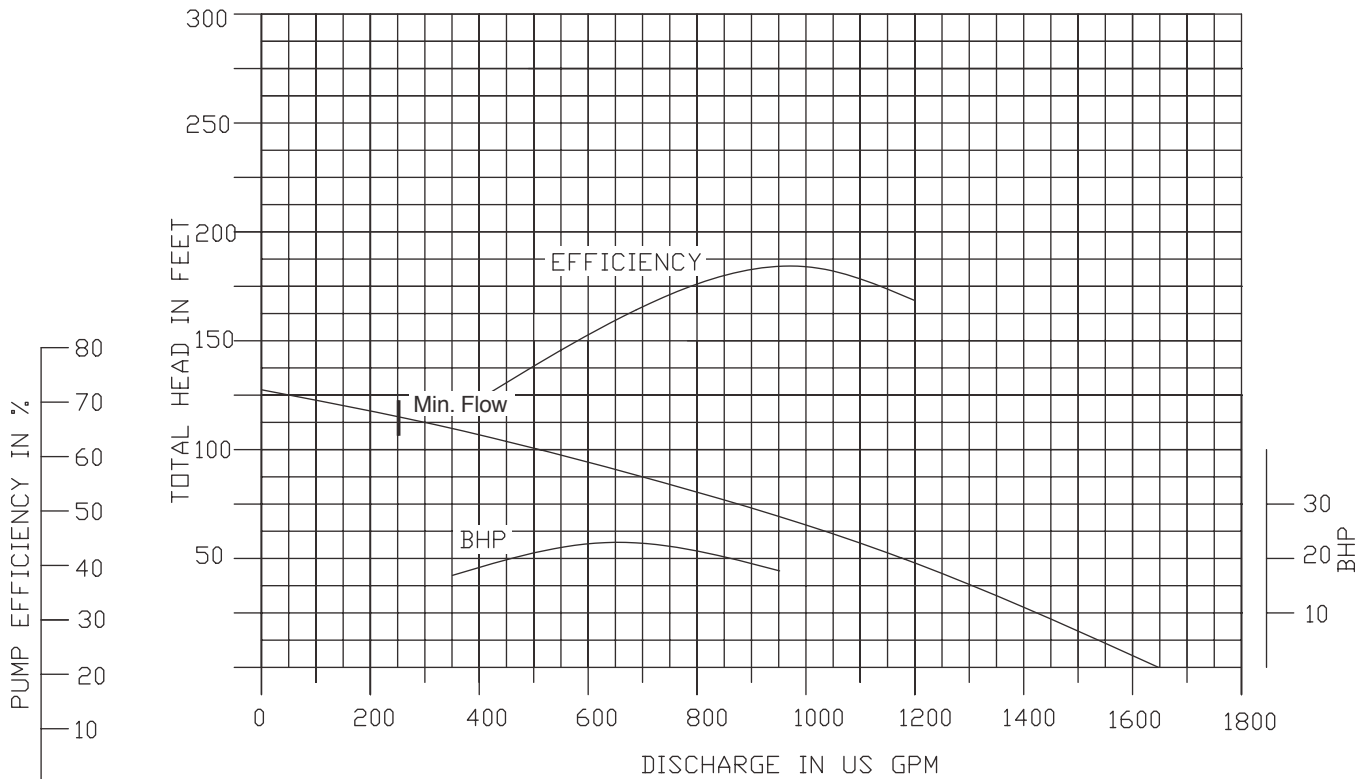

150DWP625 (25HP)

3400 RPM

6" NPT Discharge