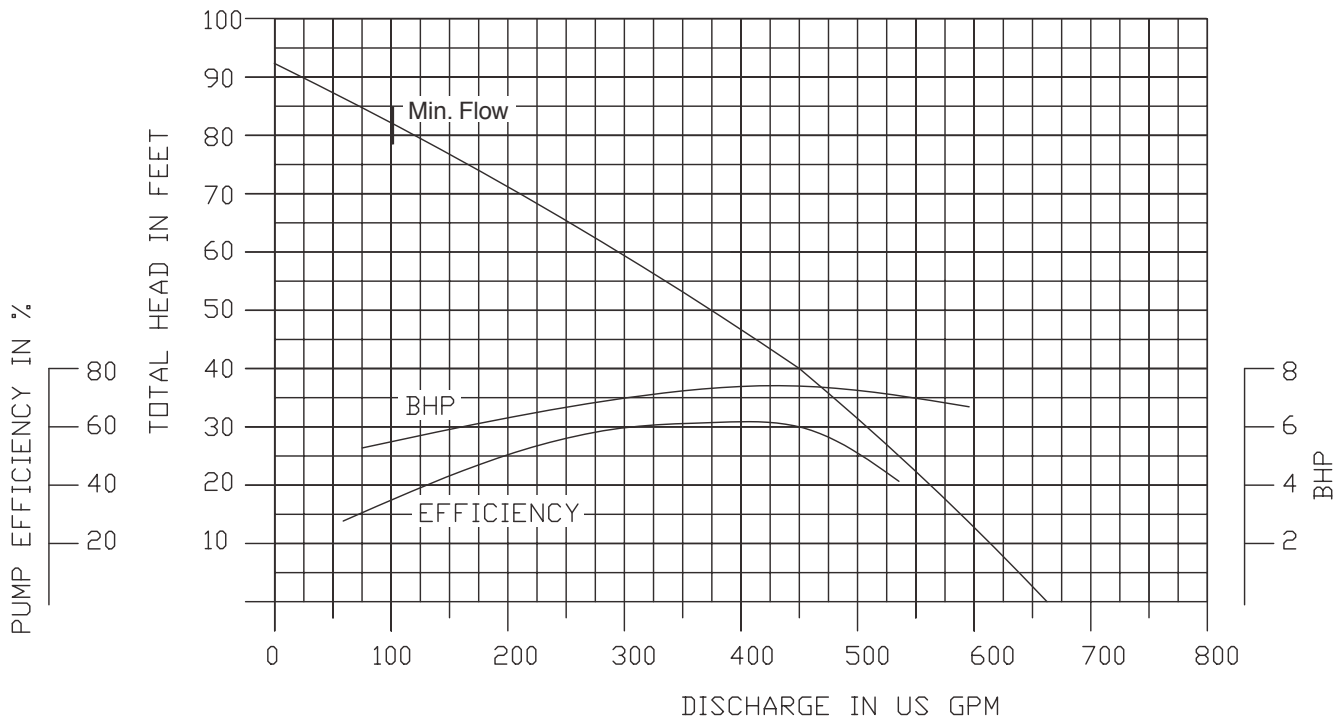

100DWP67.5 (7.5HP)

3450RPM

4" NPT Discharge