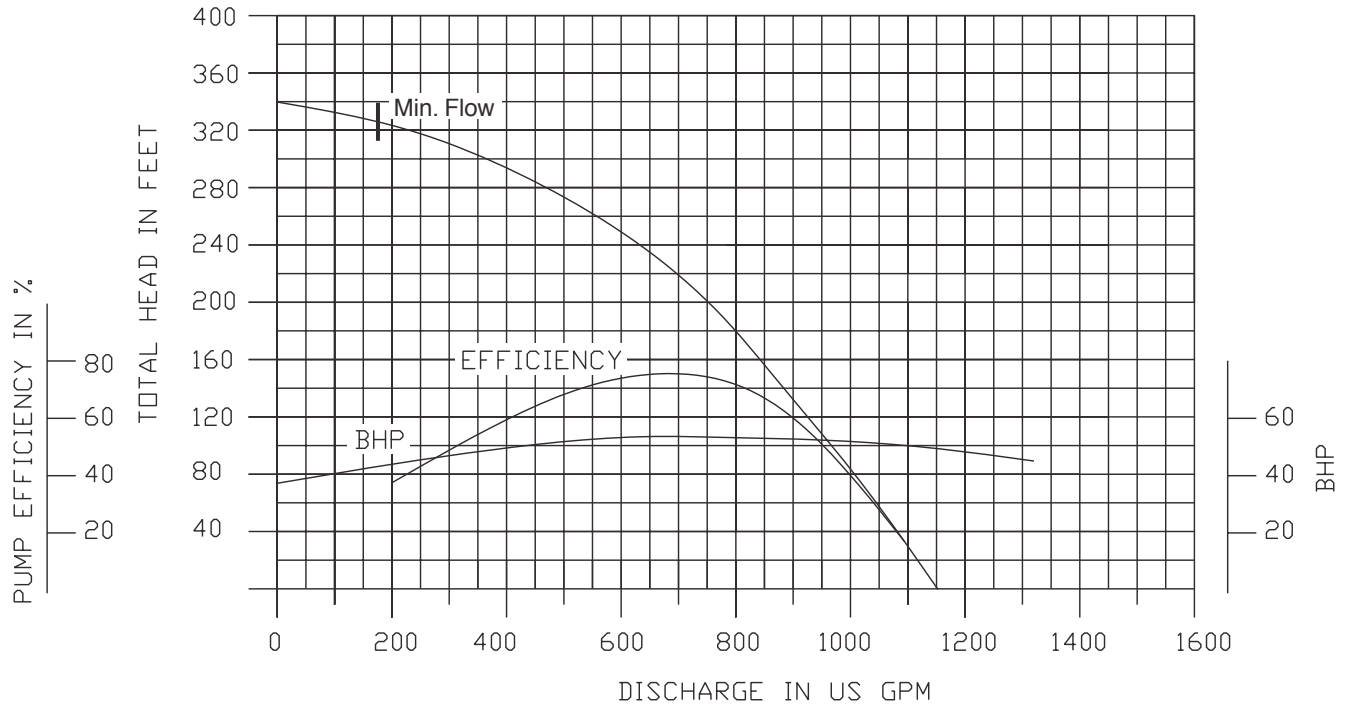

**6" NPT Discharge**

**Performance Curves**

**150DWPM635 (35HP)**

**3400 RPM**

**6" NPT Discharge**

**200DWP635 (35HP)**

**3400 RPM**

**8" NPT Discharge**

**Performance Curves**

**150DWPM658 (58HP)**

**3400 RPM**

**6" NPT Discharge**

**200DWP658 (58HP)**

**3400 RPM**

**8" NPT Discharge**