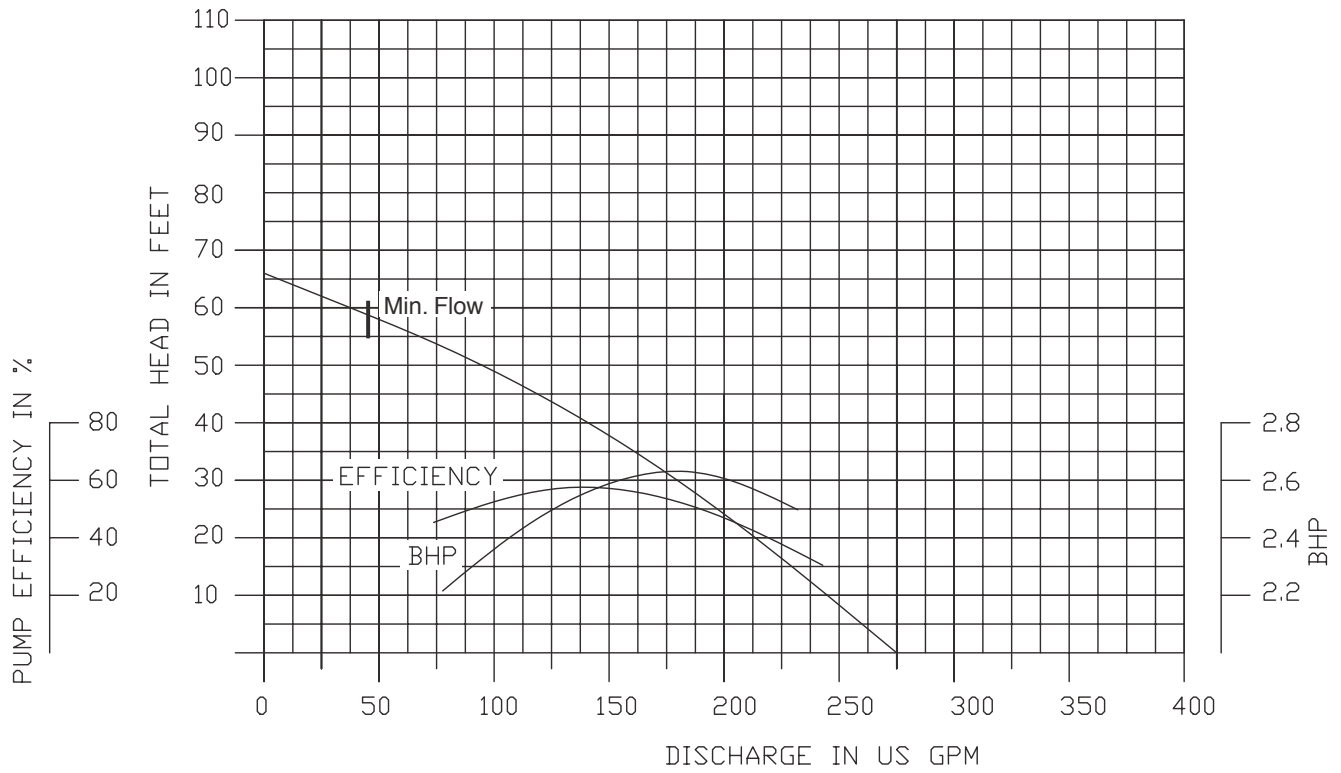

Performance Curves

80DWP63 (3HP)

3450 RPM

3" NPT Discharge