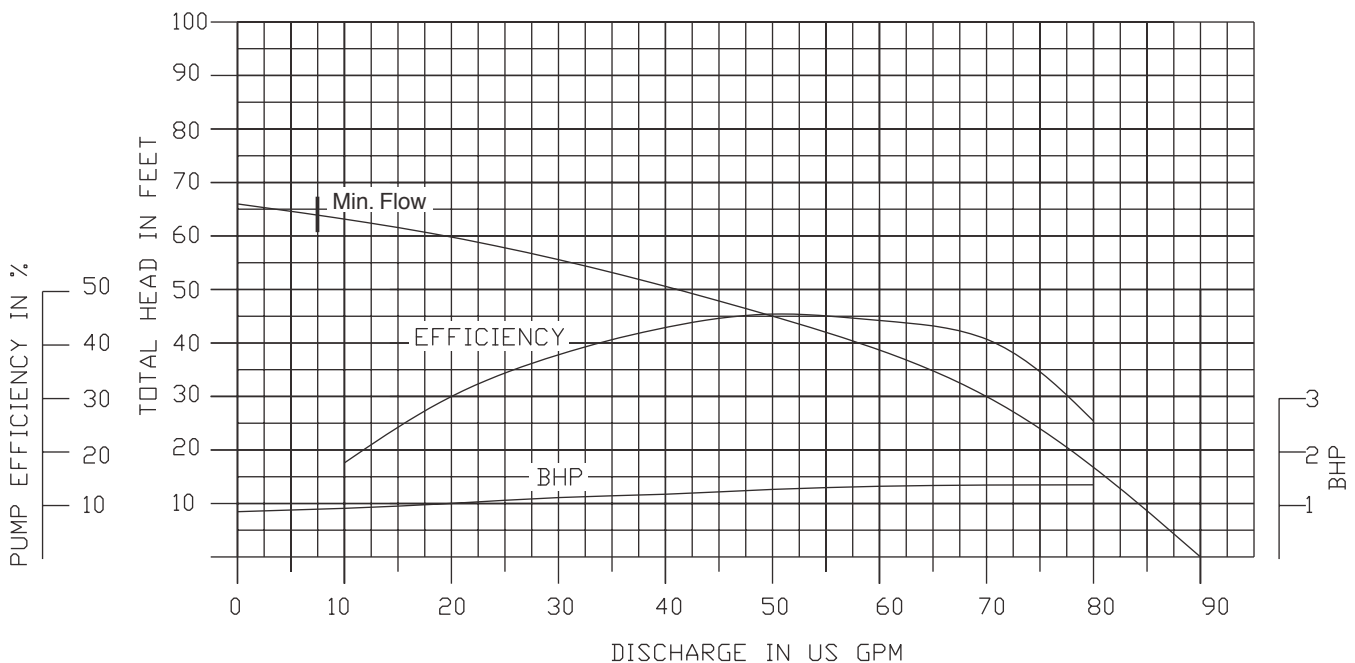

**Performance Curves**

**50DWP61.3 (1.3HP)**

**3450 RPM**

**2" NPT Discharge**

**50DWPM61.5 (1.5HP)**

**3450RPM**

**2" NPT Discharge**

**Performance Curves**