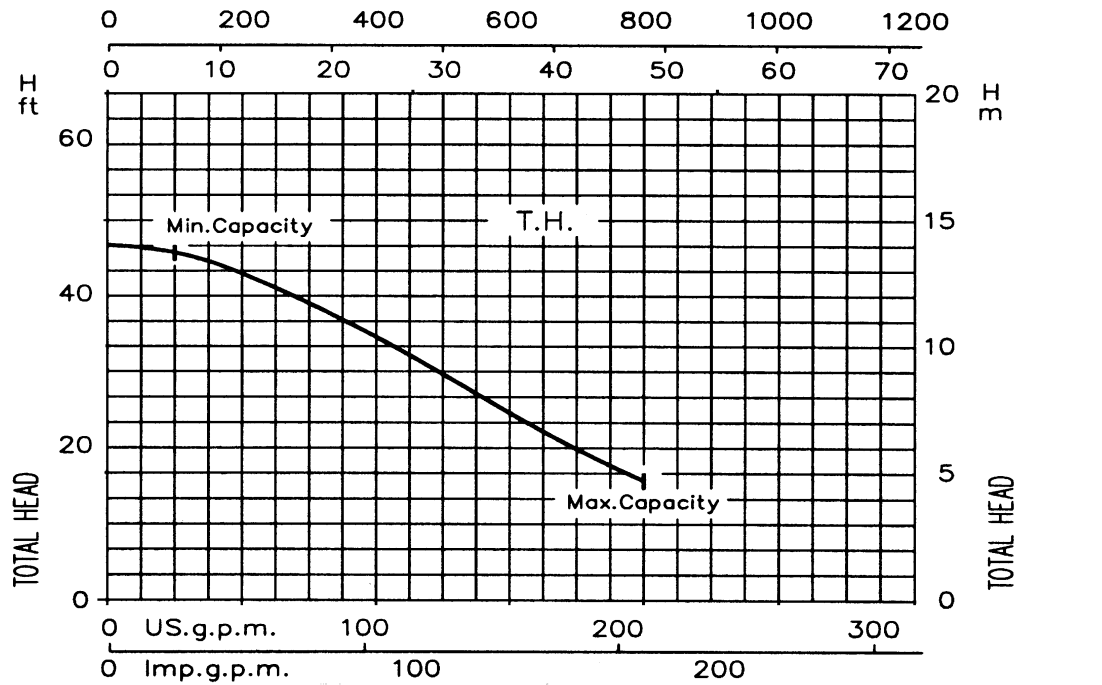

**Model DWO  
Performance Curve**
**EBARA Stainless Steel Open Impeller Centrifugal Pumps**
**DWO 1506 1.5HP**
**Synchronous Speed: 3450 RPM**

**Model DWO  
Performance Curve**
**EBARA Stainless Steel Open Impeller Centrifugal Pumps**
**DWO 2006 2HP**
**Synchronous Speed: 3450 RPM**

**Model DWO EBARA Stainless Steel Open Impeller Centrifugal Pumps**  
**Performance curve**
**DWO 4006 4HP**
**Synchronous Speed: 3450 RPM**
