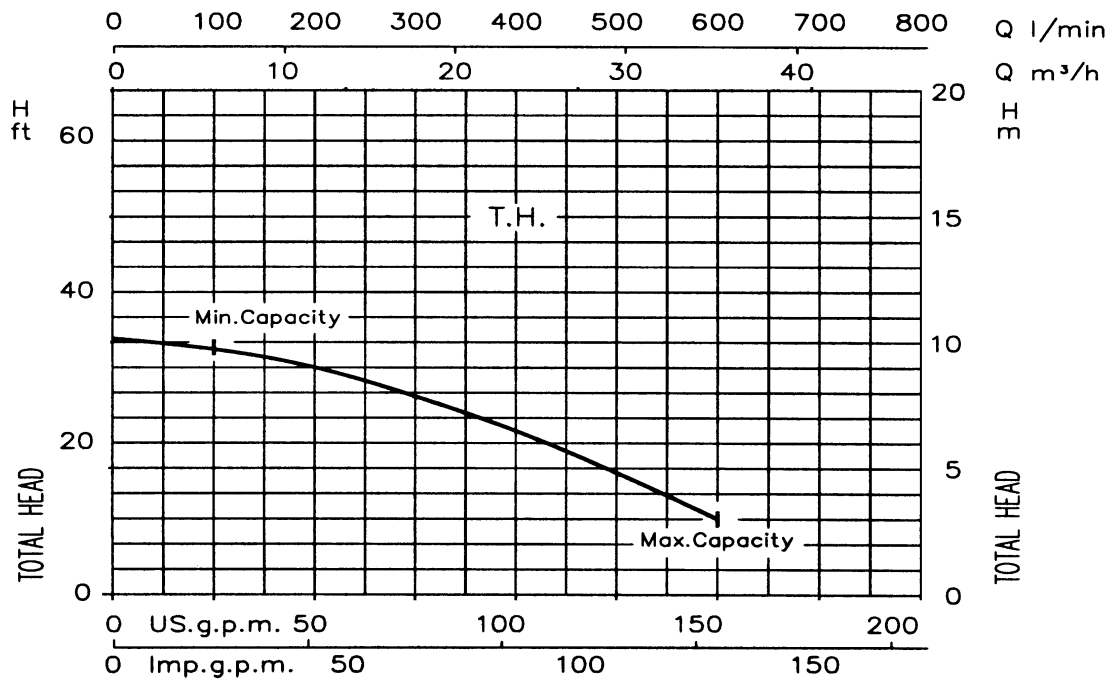

**Model DWO  
Performance Curve**
**EBARA Stainless Steel Open Impeller Centrifugal Pumps**
**DWO 1506 1.5HP**
**Synchronous Speed: 3450 RPM**

**Model DWO  
Performance Curve**
**EBARA Stainless Steel Open Impeller Centrifugal Pumps**
**DWO 2006 2HP**
**Synchronous Speed: 3450 RPM**

**Model DWO EBARA Stainless Steel Open Impeller Centrifugal Pumps**  
**Performance curve**
**DWO 4006 4HP**
**Synchronous Speed: 3450 RPM**
