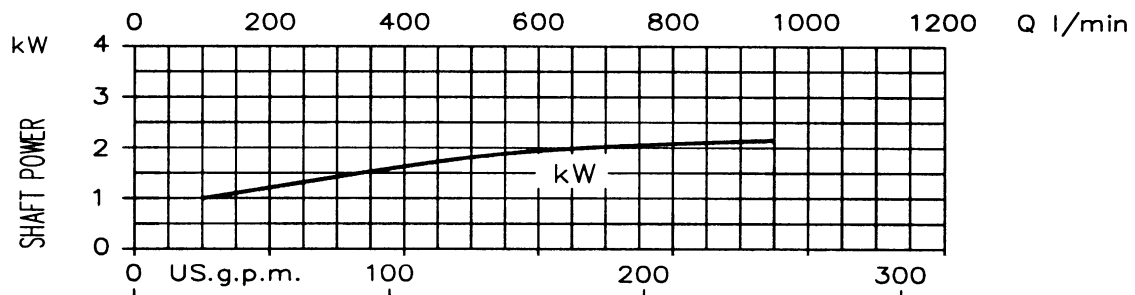

**Model DWO  
Performance Curve**
**EBARA Stainless Steel Open Impeller Centrifugal Pumps**
**DWO 1506 1.5HP**
**Synchronous Speed: 3450 RPM**

**Model DWO  
Performance Curve**
**EBARA Stainless Steel Open Impeller Centrifugal Pumps**
**DWO 2006 2HP**
**Synchronous Speed: 3450 RPM**

**Model DWO EBARA Stainless Steel Open Impeller Centrifugal Pumps**  
**Performance curve**
**DWO 4006 4HP**
**Synchronous Speed: 3450 RPM**
