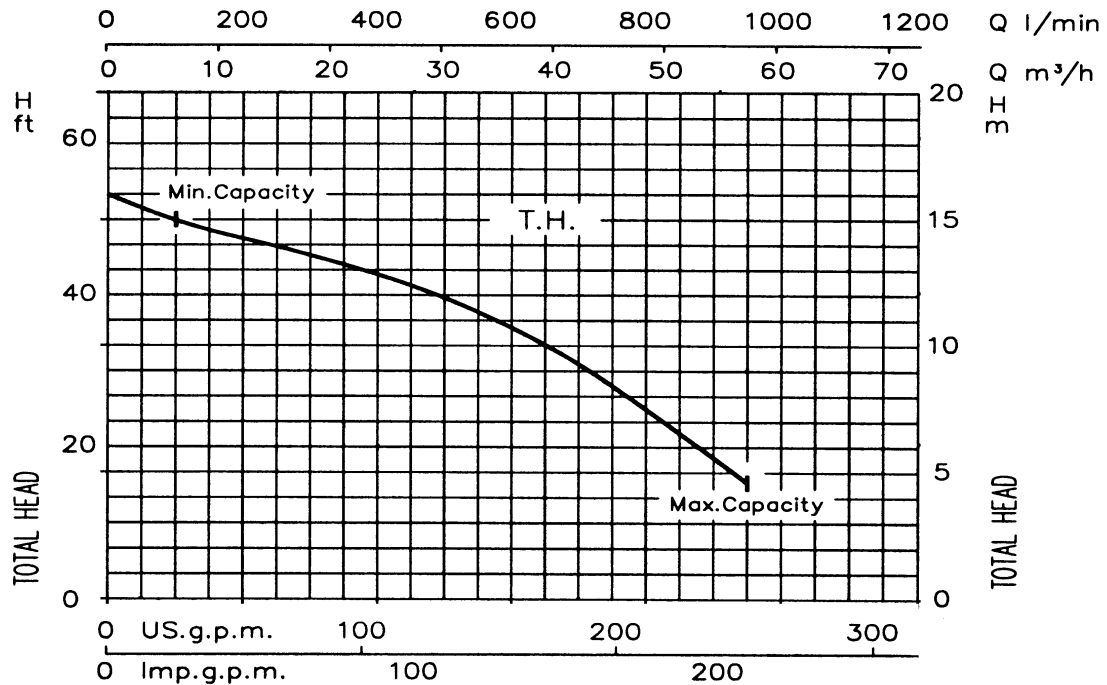

**Model DWO  
Performance Curve**
**EBARA Stainless Steel Open Impeller Centrifugal Pumps**
**DWO 1506 1.5HP**
**Synchronous Speed: 3450 RPM**

**Model DWO  
Performance Curve**
**EBARA Stainless Steel Open Impeller Centrifugal Pumps**
**DWO 2006 2HP**
**Synchronous Speed: 3450 RPM**

**Model DWO EBARA Stainless Steel Open Impeller Centrifugal Pumps**  
**Performance curve**
**DWO 4006 4HP**
**Synchronous Speed: 3450 RPM**
