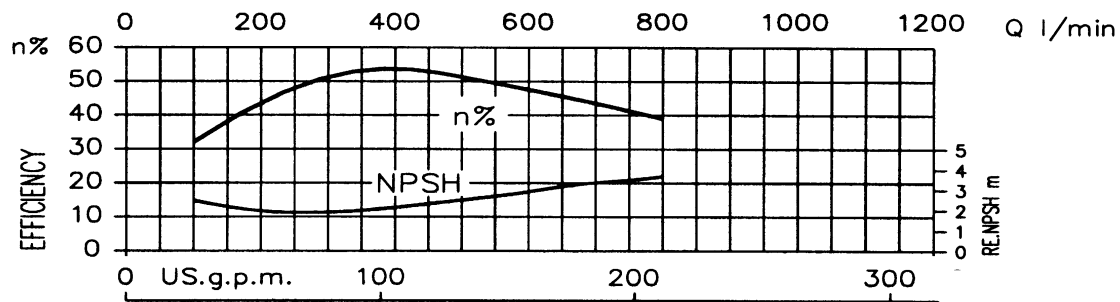

**Model DWO  
Performance Curve**
**EBARA Stainless Steel Open Impeller Centrifugal Pumps**
**DWO 1506 1.5HP**
**Synchronous Speed: 3450 RPM**

**Model DWO  
Performance Curve**
**EBARA Stainless Steel Open Impeller Centrifugal Pumps**
**DWO 2006 2HP**
**Synchronous Speed: 3450 RPM**

**Model DWO EBARA Stainless Steel Open Impeller Centrifugal Pumps**  
**Performance curve**
**DWO 4006 4HP**
**Synchronous Speed: 3450 RPM**
