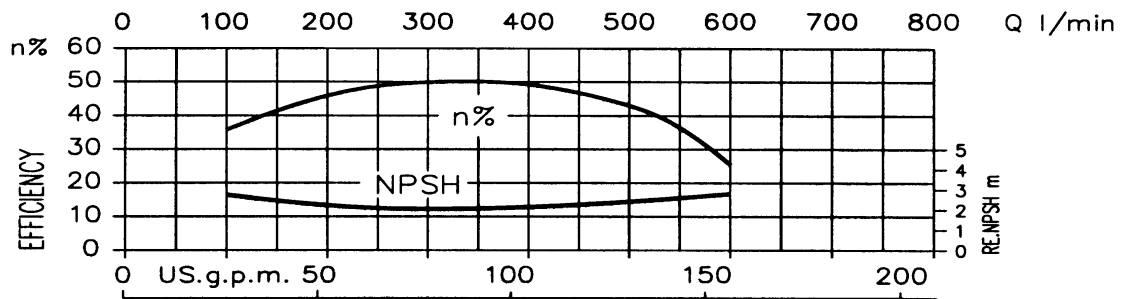

**Model DWO  
Performance Curve**
**EBARA Stainless Steel Open Impeller Centrifugal Pumps**
**DWO 1506 1.5HP**
**Synchronous Speed: 3450 RPM**

**Model DWO  
Performance Curve**
**EBARA Stainless Steel Open Impeller Centrifugal Pumps**
**DWO 2006 2HP**
**Synchronous Speed: 3450 RPM**

**Model DWO EBARA Stainless Steel Open Impeller Centrifugal Pumps**  
**Performance curve**
**DWO 4006 4HP**
**Synchronous Speed: 3450 RPM**
