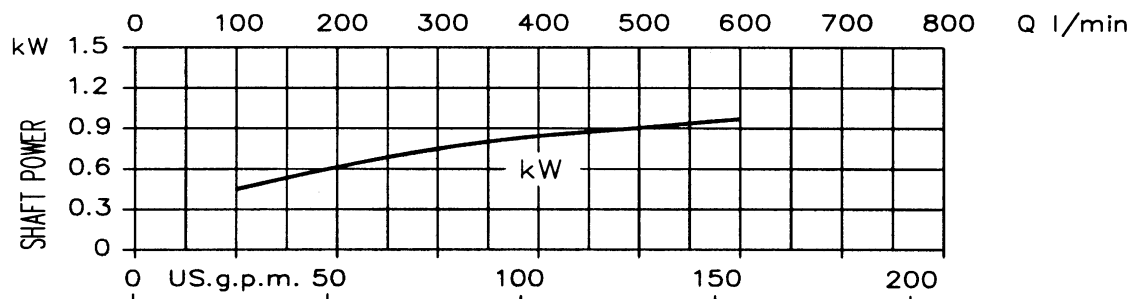

**Model DWO  
Performance Curve**
**EBARA Stainless Steel Open Impeller Centrifugal Pumps**
**DWO 1506 1.5HP**
**Synchronous Speed: 3450 RPM**

**Model DWO  
Performance Curve**
**EBARA Stainless Steel Open Impeller Centrifugal Pumps**
**DWO 2006 2HP**
**Synchronous Speed: 3450 RPM**

**Model DWO EBARA Stainless Steel Open Impeller Centrifugal Pumps**  
**Performance curve**
**DWO 4006 4HP**
**Synchronous Speed: 3450 RPM**
