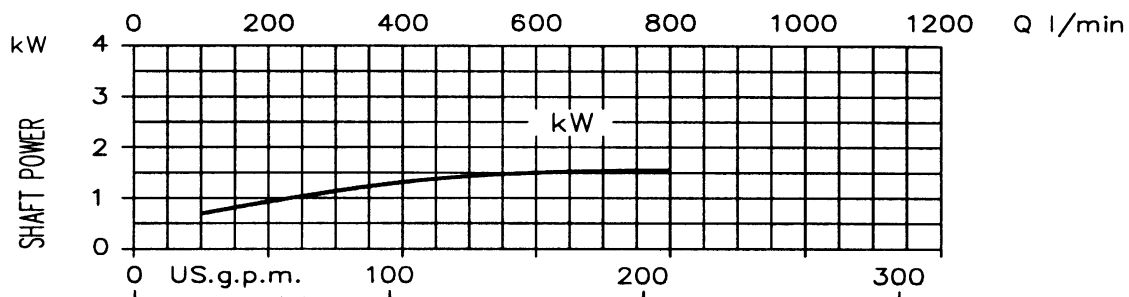

**Model DWO  
Performance Curve**
**EBARA Stainless Steel Open Impeller Centrifugal Pumps**
**DWO 1506 1.5HP**
**Synchronous Speed: 3450 RPM**

**Model DWO  
Performance Curve**
**EBARA Stainless Steel Open Impeller Centrifugal Pumps**
**DWO 2006 2HP**
**Synchronous Speed: 3450 RPM**

**Model DWO EBARA Stainless Steel Open Impeller Centrifugal Pumps**  
**Performance curve**
**DWO 4006 4HP**
**Synchronous Speed: 3450 RPM**
