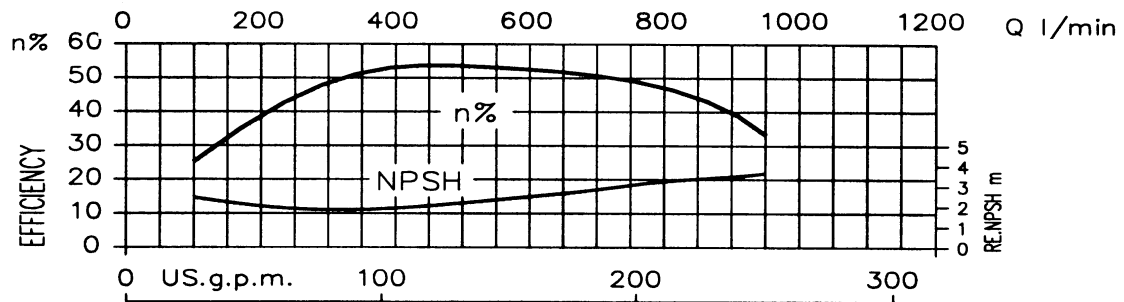

**Model DWO  
Performance Curve**
**EBARA Stainless Steel Open Impeller Centrifugal Pumps**
**DWO 1506 1.5HP**
**Synchronous Speed: 3450 RPM**

**Model DWO  
Performance Curve**
**EBARA Stainless Steel Open Impeller Centrifugal Pumps**
**DWO 2006 2HP**
**Synchronous Speed: 3450 RPM**

**Model DWO EBARA Stainless Steel Open Impeller Centrifugal Pumps**  
**Performance curve**
**DWO 4006 4HP**
**Synchronous Speed: 3450 RPM**
