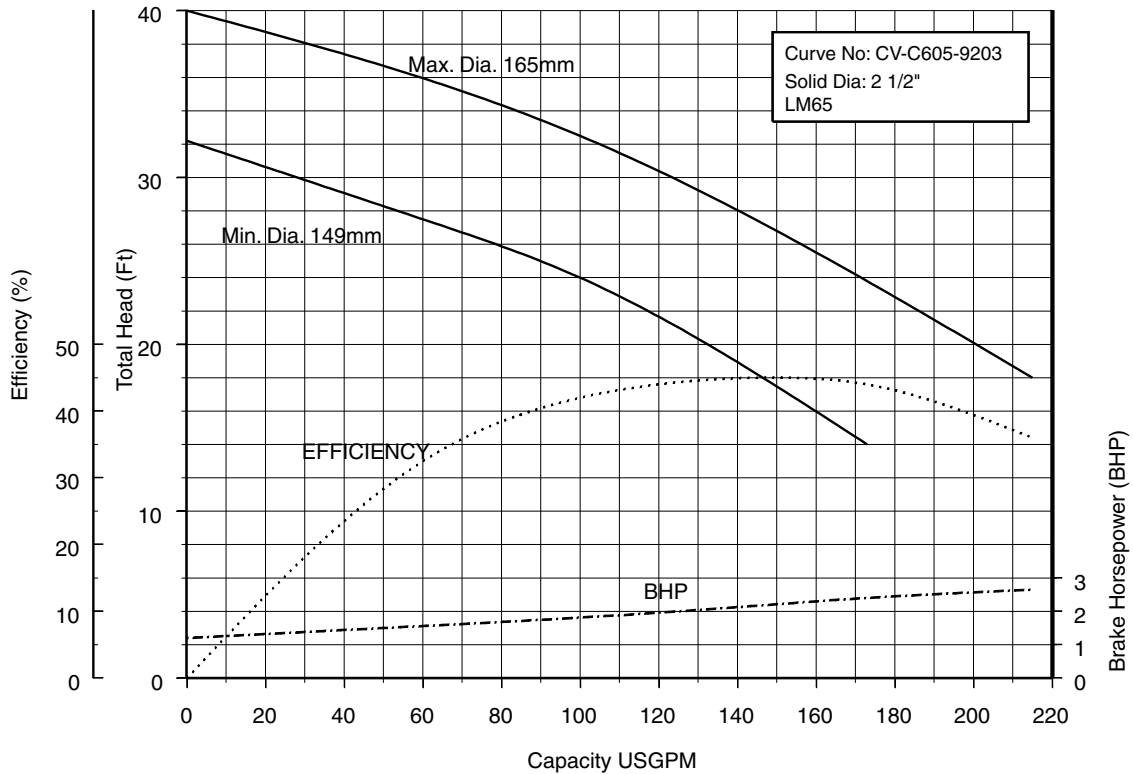

Model CVU
EBARA PRO Cast Vortex Sewage Pumps
Performance Curves
50CV6.75S 50CV6.75 (1HP) Synchronous Speed: 1800 RPM
2 inch Discharge

50CV61.5S 50CV61.5 (2HP) Synchronous Speed: 1800 RPM
2 inch Discharge

50CV62.2S (3HP) Synchronous Speed: 1800 RPM
2 inch Discharge

80CV61.5S 80CV61.5 (2HP) Synchronous Speed: 1800 RPM
2, 3 inch Discharge

80CVB62.2S (3HP) Synchronous Speed: 1800 RPM
3, 4 inch Discharge

80CVC62.2S (3HP) Synchronous Speed: 1800 RPM
2, 3 inch Discharge

80CVB63.7S (5HP) Synchronous Speed: 1800 RPM
3, 4 inch Discharge

80CVC63.7S (5HP) Synchronous Speed: 1800 RPM
2, 3 inch Discharge
