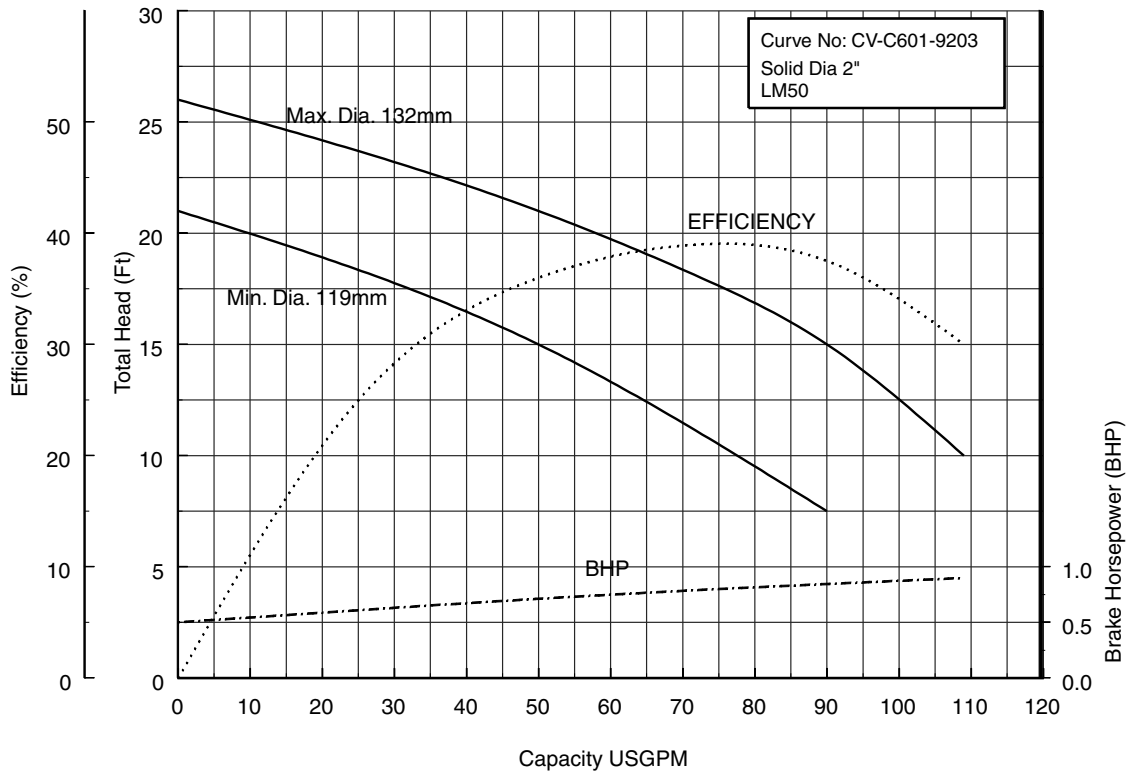

Model CVU
EBARA PRO Cast Vortex Sewage Pumps
Performance Curves
50CV6.75S 50CV6.75 (1HP) Synchronous Speed: 1800 RPM
2 inch Discharge

50CV61.5S 50CV61.5 (2HP) Synchronous Speed: 1800 RPM
2 inch Discharge

50CV62.2S (3HP) Synchronous Speed: 1800 RPM
2 inch Discharge

80CV61.5S 80CV61.5 (2HP) Synchronous Speed: 1800 RPM
2, 3 inch Discharge

80CVB62.2S (3HP) Synchronous Speed: 1800 RPM
3, 4 inch Discharge

80CVC62.2S (3HP) Synchronous Speed: 1800 RPM
2, 3 inch Discharge

80CVB63.7S (5HP) Synchronous Speed: 1800 RPM
3, 4 inch Discharge

80CVC63.7S (5HP) Synchronous Speed: 1800 RPM
2, 3 inch Discharge
