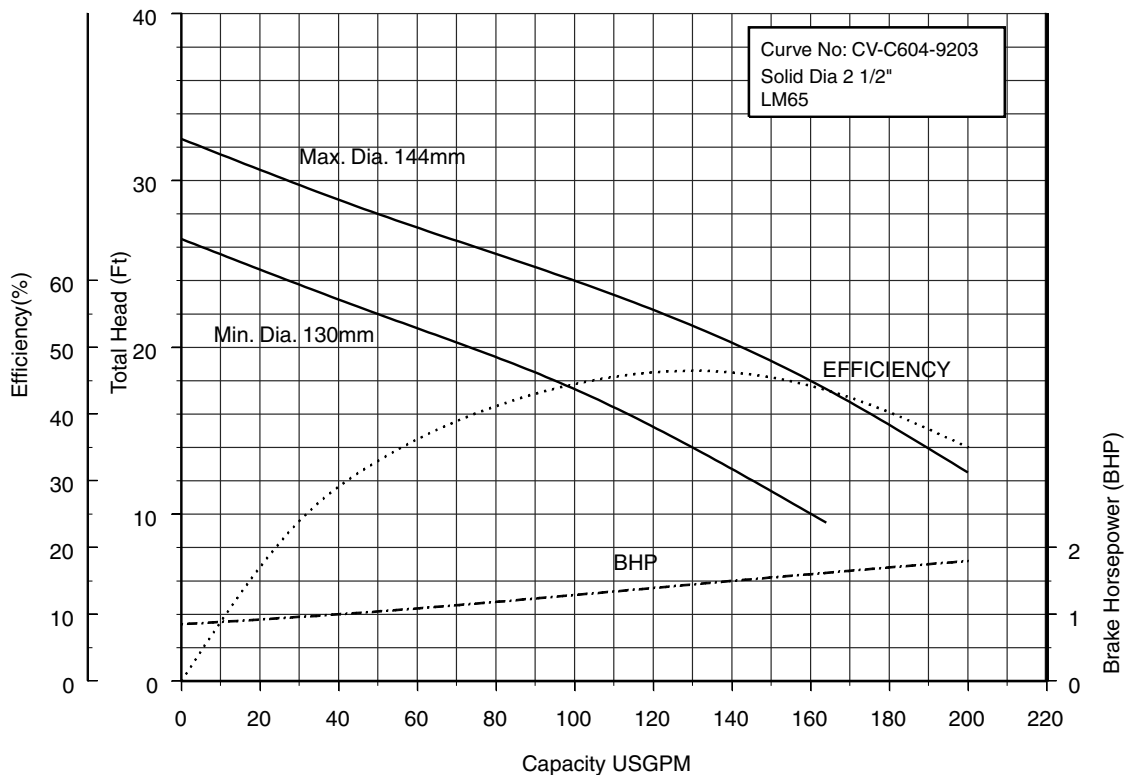

Model CVU
EBARA PRO Cast Vortex Sewage Pumps
Performance Curves
50CV6.75S 50CV6.75 (1HP) Synchronous Speed: 1800 RPM
2 inch Discharge

50CV61.5S 50CV61.5 (2HP) Synchronous Speed: 1800 RPM
2 inch Discharge

50CV62.2S (3HP) Synchronous Speed: 1800 RPM
2 inch Discharge

80CV61.5S 80CV61.5 (2HP) Synchronous Speed: 1800 RPM
2, 3 inch Discharge

80CVB62.2S (3HP) Synchronous Speed: 1800 RPM
3, 4 inch Discharge

80CVC62.2S (3HP) Synchronous Speed: 1800 RPM
2, 3 inch Discharge

80CVB63.7S (5HP) Synchronous Speed: 1800 RPM
3, 4 inch Discharge

80CVC63.7S (5HP) Synchronous Speed: 1800 RPM
2, 3 inch Discharge
