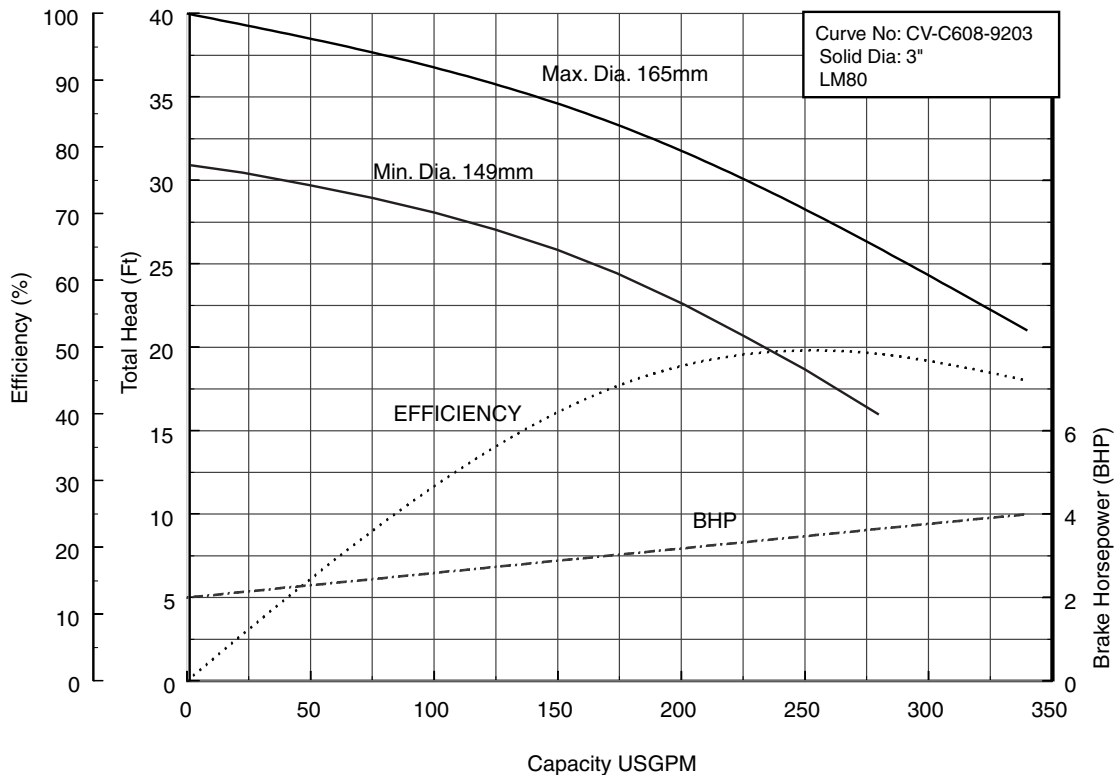

Model CVU
EBARA PRO Cast Vortex Sewage Pumps
Performance Curves
50CV6.75S 50CV6.75 (1HP) Synchronous Speed: 1800 RPM
2 inch Discharge

50CV61.5S 50CV61.5 (2HP) Synchronous Speed: 1800 RPM
2 inch Discharge

50CV62.2S (3HP) Synchronous Speed: 1800 RPM
2 inch Discharge

80CV61.5S 80CV61.5 (2HP) Synchronous Speed: 1800 RPM
2, 3 inch Discharge

80CVB62.2S (3HP) Synchronous Speed: 1800 RPM
3, 4 inch Discharge

80CVC62.2S (3HP) Synchronous Speed: 1800 RPM
2, 3 inch Discharge

80CVB63.7S (5HP) Synchronous Speed: 1800 RPM
3, 4 inch Discharge

80CVC63.7S (5HP) Synchronous Speed: 1800 RPM
2, 3 inch Discharge
