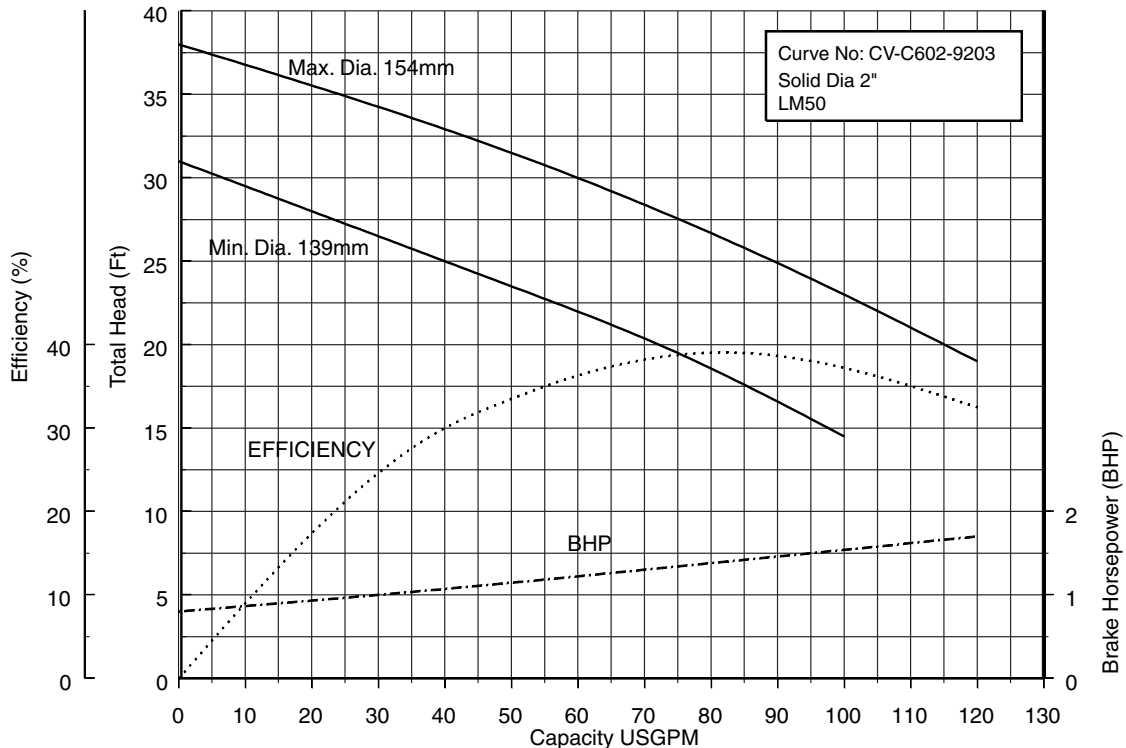

Model CVU
EBARA PRO Cast Vortex Sewage Pumps
Performance Curves
50CV6.75S 50CV6.75 (1HP) Synchronous Speed: 1800 RPM
2 inch Discharge

50CV61.5S 50CV61.5 (2HP) Synchronous Speed: 1800 RPM
2 inch Discharge

50CV62.2S (3HP) Synchronous Speed: 1800 RPM
2 inch Discharge

80CV61.5S 80CV61.5 (2HP) Synchronous Speed: 1800 RPM
2, 3 inch Discharge

80CVB62.2S (3HP) Synchronous Speed: 1800 RPM
3, 4 inch Discharge

80CVC62.2S (3HP) Synchronous Speed: 1800 RPM
2, 3 inch Discharge

80CVB63.7S (5HP) Synchronous Speed: 1800 RPM
3, 4 inch Discharge

80CVC63.7S (5HP) Synchronous Speed: 1800 RPM
2, 3 inch Discharge
