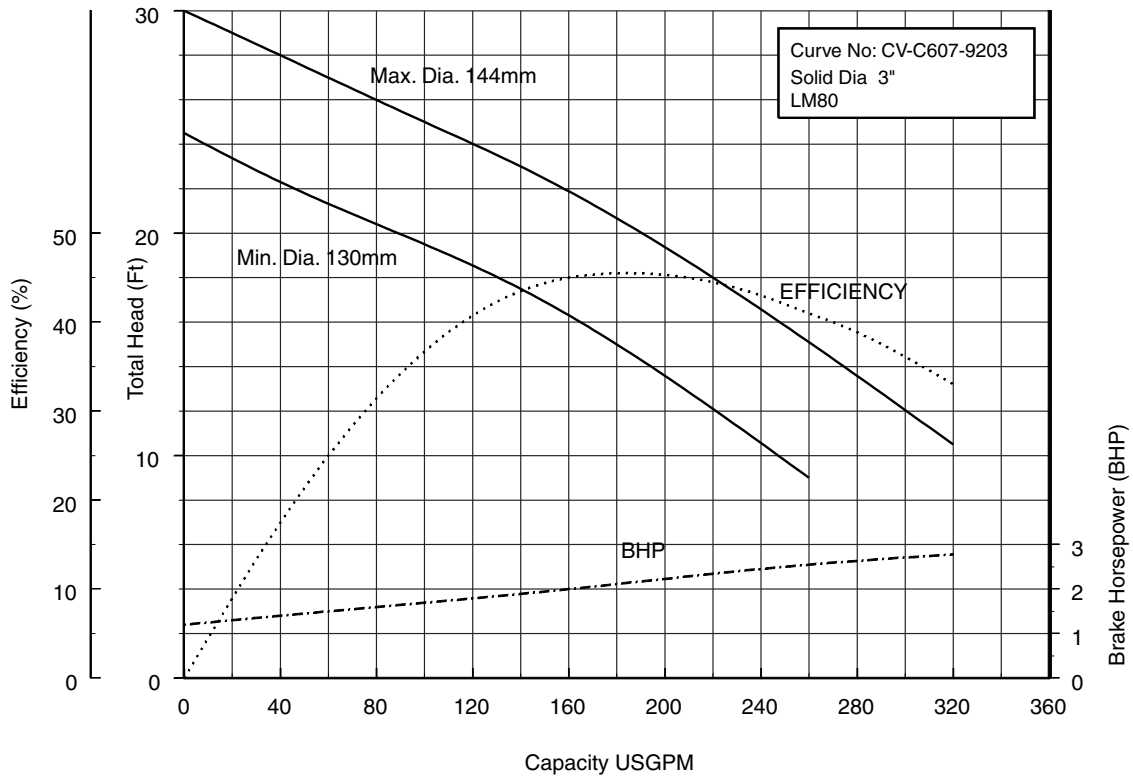

Model CVU
EBARA PRO Cast Vortex Sewage Pumps
Performance Curves
50CV6.75S 50CV6.75 (1HP) Synchronous Speed: 1800 RPM
2 inch Discharge

50CV61.5S 50CV61.5 (2HP) Synchronous Speed: 1800 RPM
2 inch Discharge

50CV62.2S (3HP) Synchronous Speed: 1800 RPM
2 inch Discharge

80CV61.5S 80CV61.5 (2HP) Synchronous Speed: 1800 RPM
2, 3 inch Discharge

80CVB62.2S (3HP) Synchronous Speed: 1800 RPM
3, 4 inch Discharge

80CVC62.2S (3HP) Synchronous Speed: 1800 RPM
2, 3 inch Discharge

80CVB63.7S (5HP) Synchronous Speed: 1800 RPM
3, 4 inch Discharge

80CVC63.7S (5HP) Synchronous Speed: 1800 RPM
2, 3 inch Discharge
