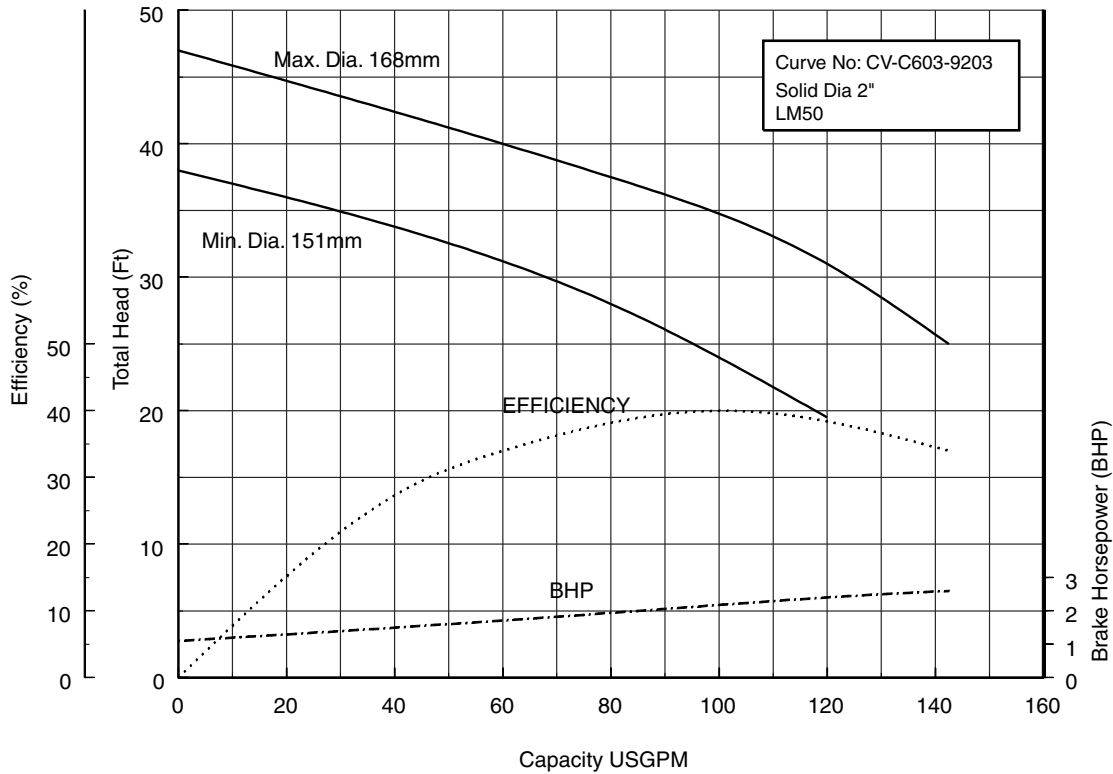

Model CVU
EBARA PRO Cast Vortex Sewage Pumps
Performance Curves
50CV6.75S 50CV6.75 (1HP) Synchronous Speed: 1800 RPM
2 inch Discharge

50CV61.5S 50CV61.5 (2HP) Synchronous Speed: 1800 RPM
2 inch Discharge

50CV62.2S (3HP) Synchronous Speed: 1800 RPM
2 inch Discharge

80CV61.5S 80CV61.5 (2HP) Synchronous Speed: 1800 RPM
2, 3 inch Discharge

80CVB62.2S (3HP) Synchronous Speed: 1800 RPM
3, 4 inch Discharge

80CVC62.2S (3HP) Synchronous Speed: 1800 RPM
2, 3 inch Discharge

80CVB63.7S (5HP) Synchronous Speed: 1800 RPM
3, 4 inch Discharge

80CVC63.7S (5HP) Synchronous Speed: 1800 RPM
2, 3 inch Discharge
