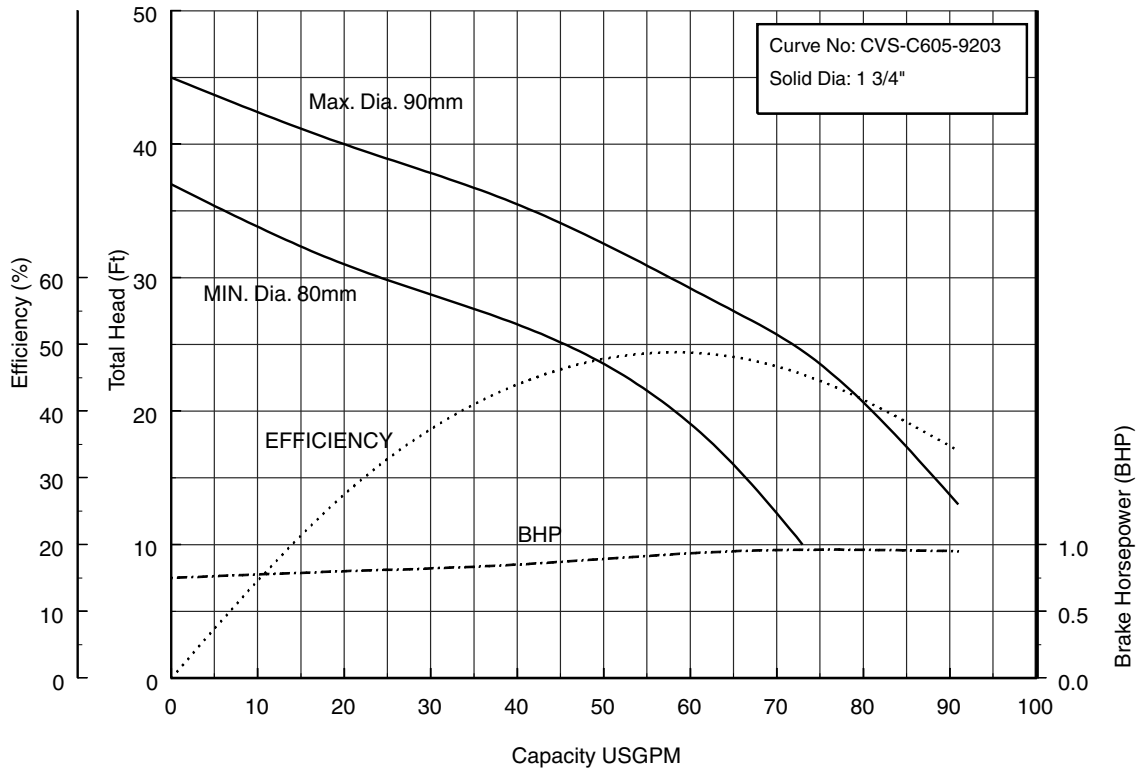

Three phase

Three phase

50CVSH6.4 (1/2HP)
Synchronous Speed: 3600 RPM
2 inch Discharge

50CVSH6.75 (1HP)
Synchronous Speed: 3600 RPM
2 inch Discharge

Model CVSU
EBARA PRO Cast Vortex Sewage Pumps
Performance Curves
50CVSH61.5 (2HP)
Synchronous Speed: 3600 RPM
2 inch Discharge

80CVSH6.75 (1HP)
Synchronous Speed: 3600 RPM
3 inch Discharge

80CVSH61.5 (2HP)
Synchronous Speed: 3600 RPM
3 inch Discharge

80CVS62.2 80CVSH62.2 (3HP) Synchronous Speed: 3600 RPM
3 inch Discharge
