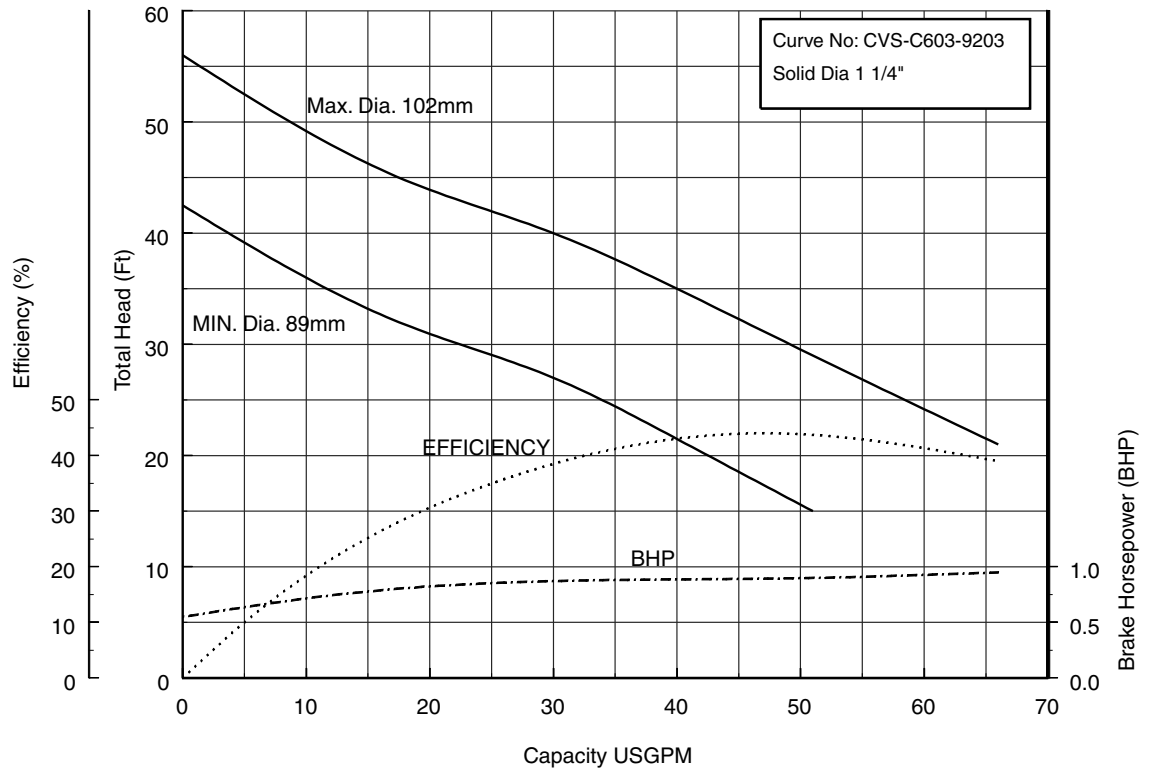

Three phase

Three phase

50CVSH6.4 (1/2HP)
Synchronous Speed: 3600 RPM
2 inch Discharge

50CVSH6.75 (1HP)
Synchronous Speed: 3600 RPM
2 inch Discharge

Model CVSU
EBARA PRO Cast Vortex Sewage Pumps
Performance Curves
50CVSH61.5 (2HP)
Synchronous Speed: 3600 RPM
2 inch Discharge

80CVSH6.75 (1HP)
Synchronous Speed: 3600 RPM
3 inch Discharge

80CVSH61.5 (2HP)
Synchronous Speed: 3600 RPM
3 inch Discharge

80CVS62.2 80CVSH62.2 (3HP) Synchronous Speed: 3600 RPM
3 inch Discharge
