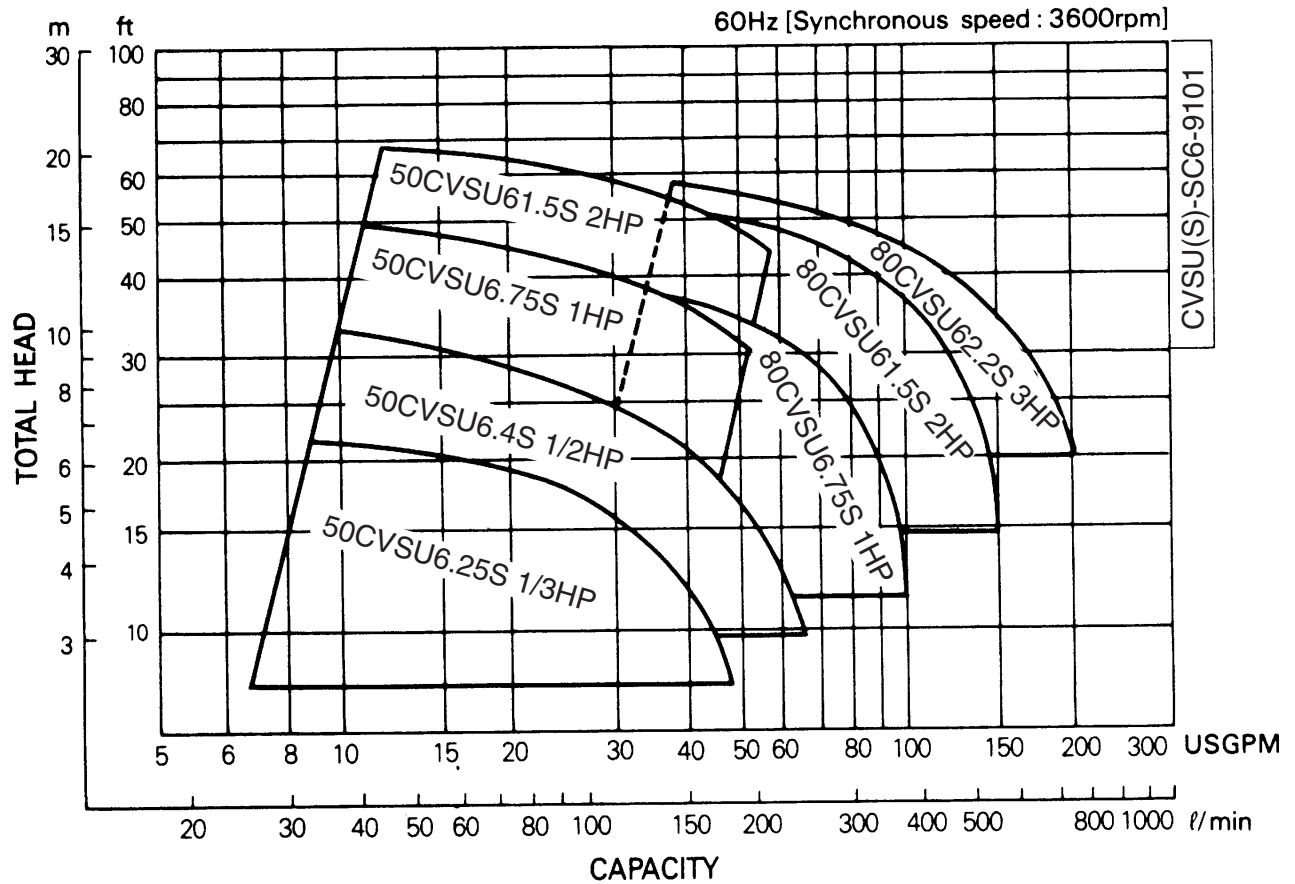

Three phase

Three phase

50CVSH6.4 (1/2HP)
Synchronous Speed: 3600 RPM
2 inch Discharge

50CVSH6.75 (1HP)
Synchronous Speed: 3600 RPM
2 inch Discharge

Model CVSU
EBARA PRO Cast Vortex Sewage Pumps
Performance Curves
50CVSH61.5 (2HP)
Synchronous Speed: 3600 RPM
2 inch Discharge

80CVSH6.75 (1HP)
Synchronous Speed: 3600 RPM
3 inch Discharge

80CVSH61.5 (2HP)
Synchronous Speed: 3600 RPM
3 inch Discharge

80CVS62.2 80CVSH62.2 (3HP) Synchronous Speed: 3600 RPM
3 inch Discharge
