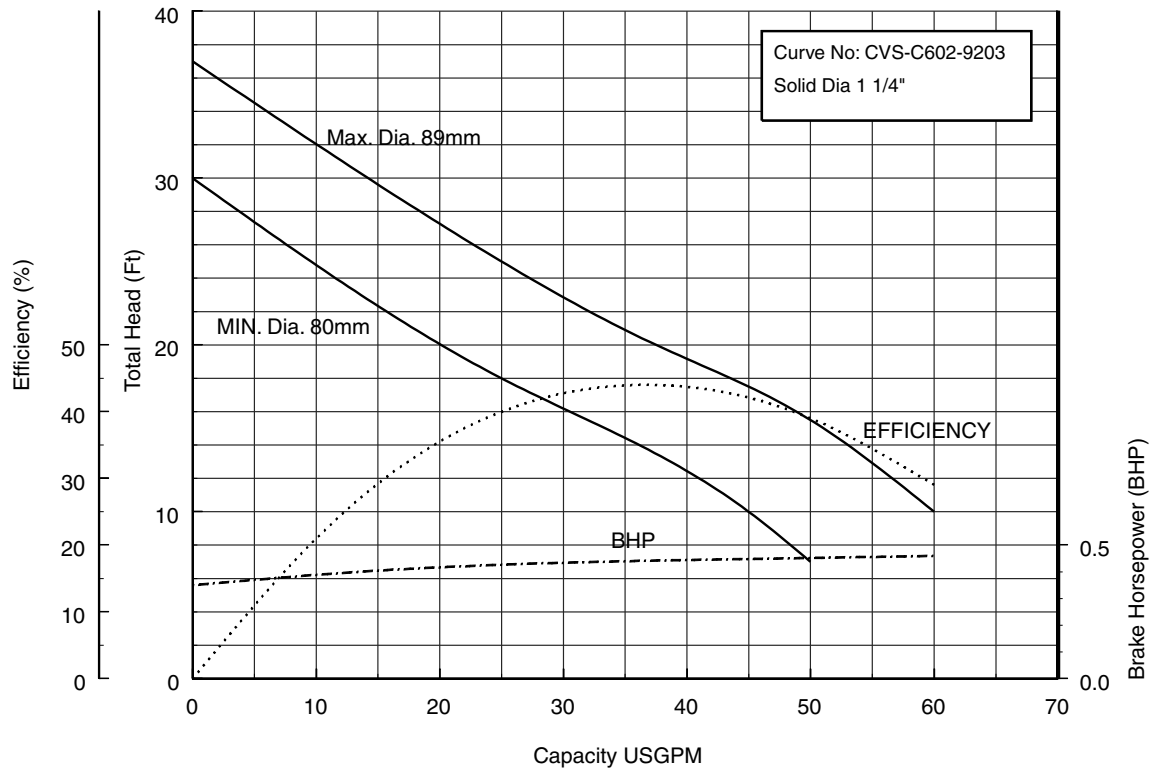

Three phase

Three phase

50CVSH6.4 (1/2HP)
Synchronous Speed: 3600 RPM
2 inch Discharge

50CVSH6.75 (1HP)
Synchronous Speed: 3600 RPM
2 inch Discharge

Model CVSU
EBARA PRO Cast Vortex Sewage Pumps
Performance Curves
50CVSH61.5 (2HP)
Synchronous Speed: 3600 RPM
2 inch Discharge

80CVSH6.75 (1HP)
Synchronous Speed: 3600 RPM
3 inch Discharge

80CVSH61.5 (2HP)
Synchronous Speed: 3600 RPM
3 inch Discharge

80CVS62.2 80CVSH62.2 (3HP) Synchronous Speed: 3600 RPM
3 inch Discharge
