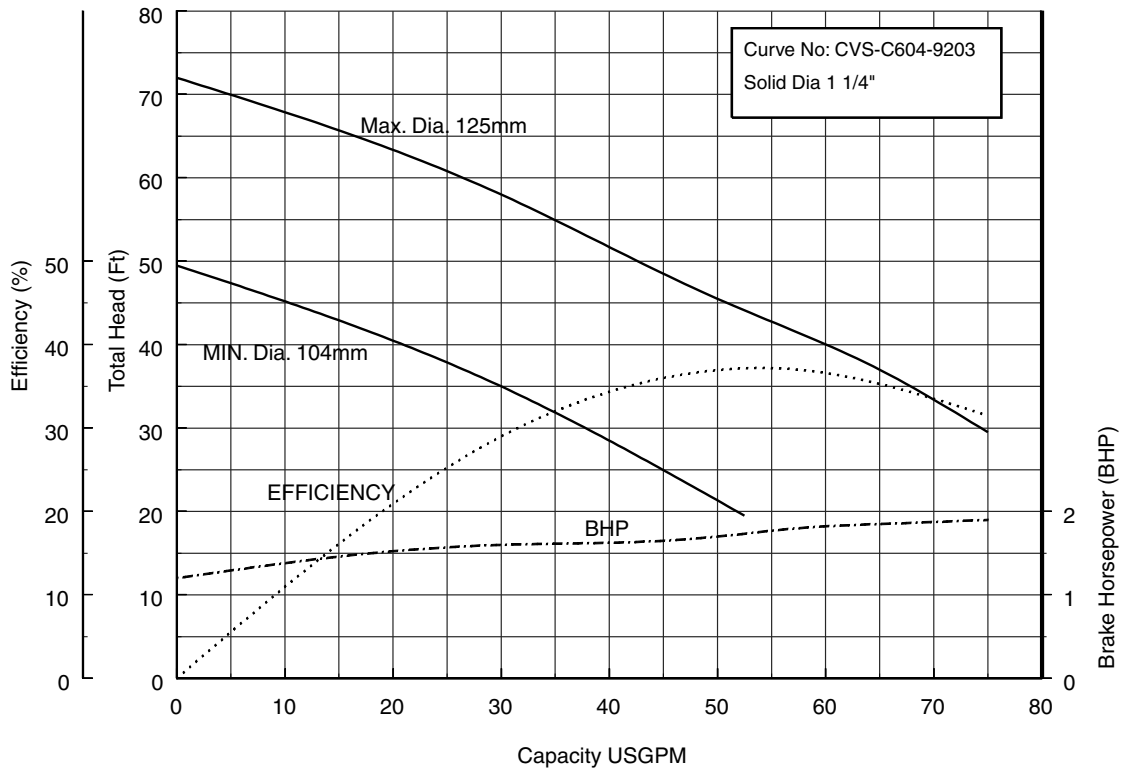

Three phase

Three phase

50CVSH6.4 (1/2HP)
Synchronous Speed: 3600 RPM
2 inch Discharge

50CVSH6.75 (1HP)
Synchronous Speed: 3600 RPM
2 inch Discharge

Model CVSU
EBARA PRO Cast Vortex Sewage Pumps
Performance Curves
50CVSH61.5 (2HP)
Synchronous Speed: 3600 RPM
2 inch Discharge

80CVSH6.75 (1HP)
Synchronous Speed: 3600 RPM
3 inch Discharge

80CVSH61.5 (2HP)
Synchronous Speed: 3600 RPM
3 inch Discharge

80CVS62.2 80CVSH62.2 (3HP) Synchronous Speed: 3600 RPM
3 inch Discharge
