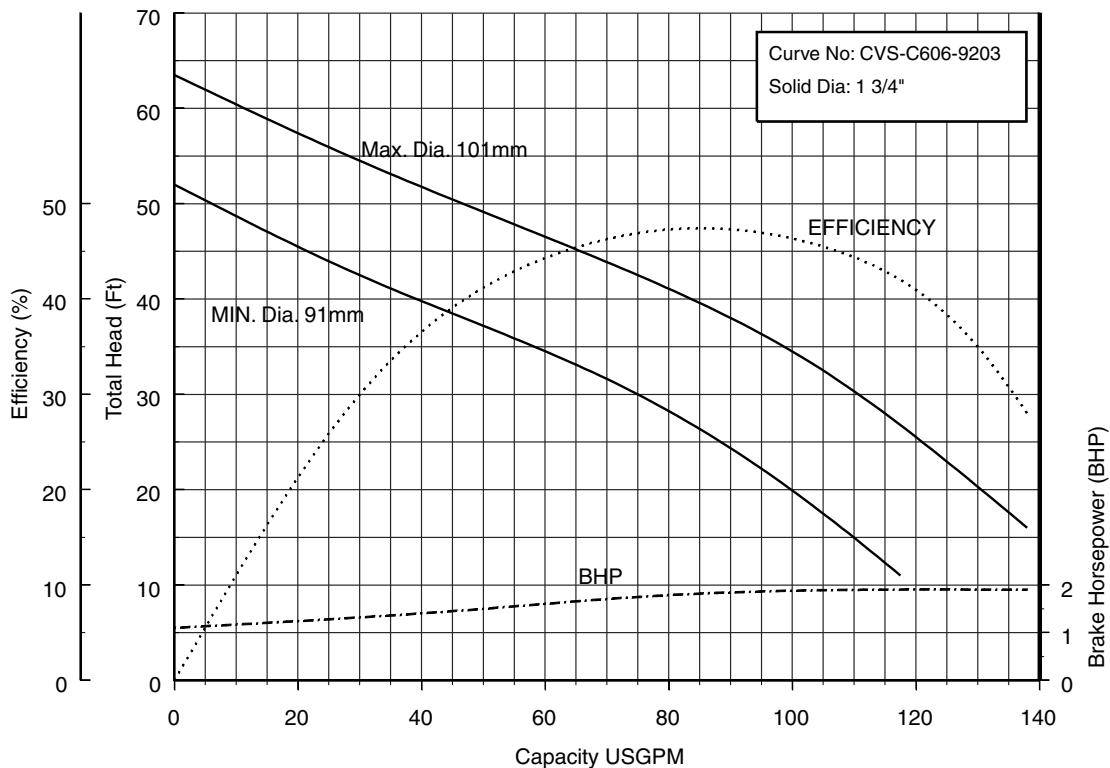

Three phase

Three phase

50CVSH6.4 (1/2HP)
Synchronous Speed: 3600 RPM
2 inch Discharge

50CVSH6.75 (1HP)
Synchronous Speed: 3600 RPM
2 inch Discharge

Model CVSU
EBARA PRO Cast Vortex Sewage Pumps
Performance Curves
50CVSH61.5 (2HP)
Synchronous Speed: 3600 RPM
2 inch Discharge

80CVSH6.75 (1HP)
Synchronous Speed: 3600 RPM
3 inch Discharge

80CVSH61.5 (2HP)
Synchronous Speed: 3600 RPM
3 inch Discharge

80CVS62.2 80CVSH62.2 (3HP) Synchronous Speed: 3600 RPM
3 inch Discharge
