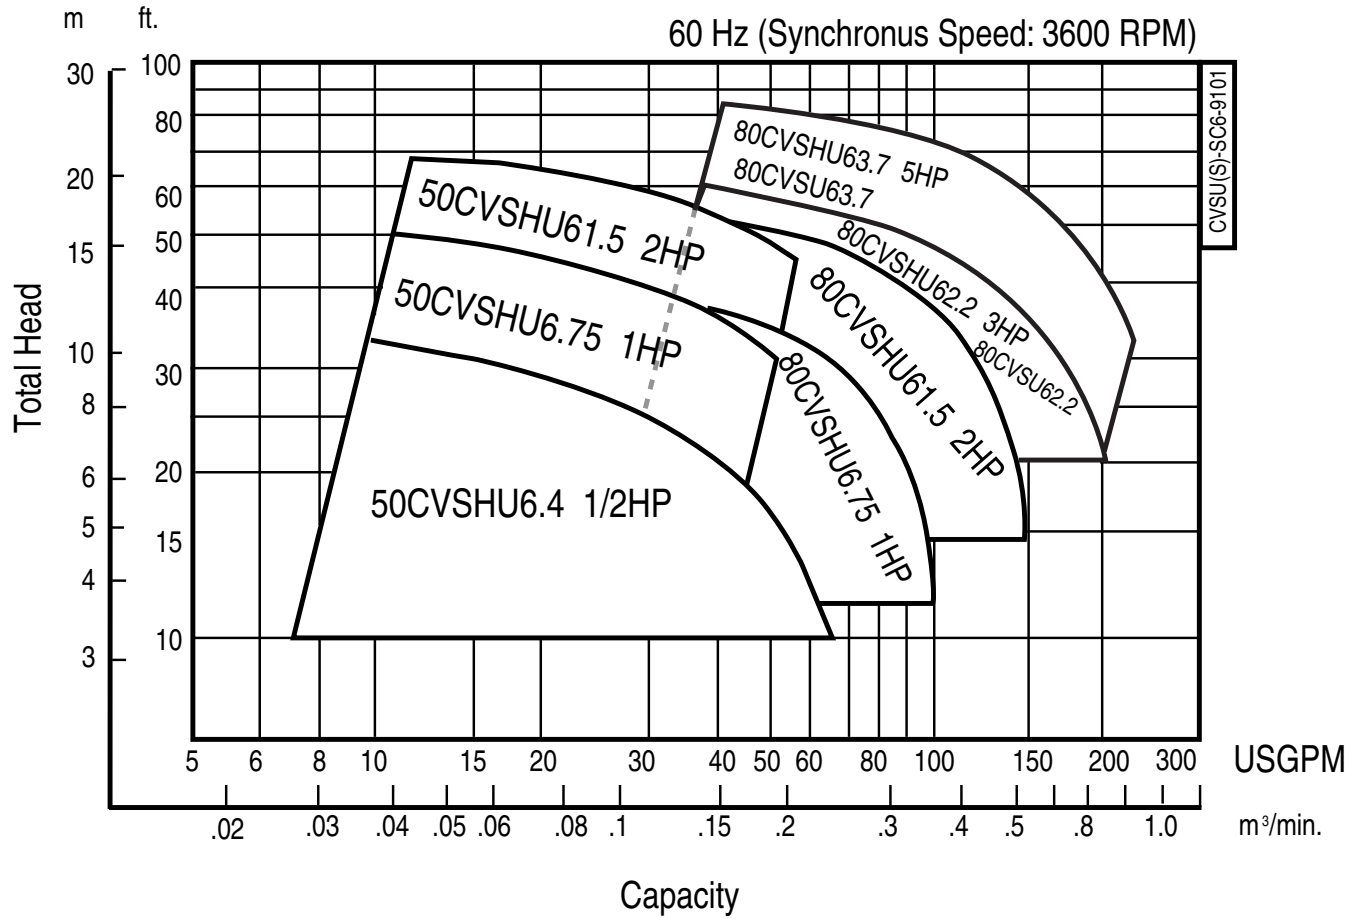

Three phase

Three phase

50CVSH6.4 (1/2HP)
Synchronous Speed: 3600 RPM
2 inch Discharge

50CVSH6.75 (1HP)
Synchronous Speed: 3600 RPM
2 inch Discharge

Model CVSU
EBARA PRO Cast Vortex Sewage Pumps
Performance Curves
50CVSH61.5 (2HP)
Synchronous Speed: 3600 RPM
2 inch Discharge

80CVSH6.75 (1HP)
Synchronous Speed: 3600 RPM
3 inch Discharge

80CVSH61.5 (2HP)
Synchronous Speed: 3600 RPM
3 inch Discharge

80CVS62.2 80CVSH62.2 (3HP) Synchronous Speed: 3600 RPM
3 inch Discharge
