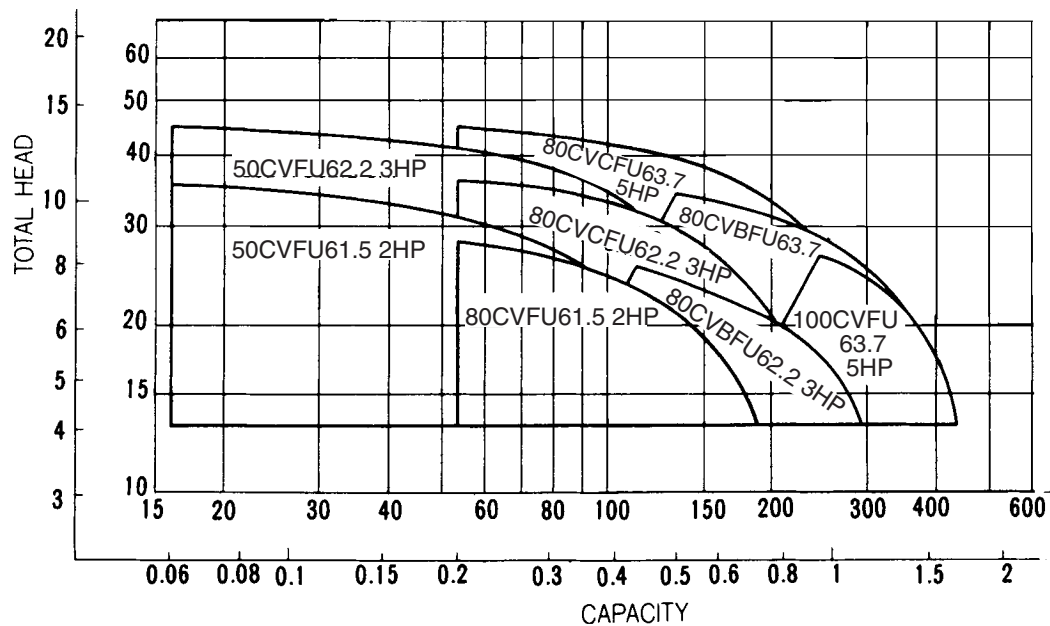

Selection Chart

Three Phase

50CVF61.5 (2HP) Synchronous Speed: 1800 RPM
2 inch Discharge

50CVF62.2 (3HP) Synchronous Speed: 1800 RPM
2 inch Discharge

80CVF61.5 (2HP) Synchronous Speed: 1800 RPM
2, 3 inch Discharge

80CVBF62.2 (3HP) Synchronous Speed: 1800 RPM
3, 4 inch Discharge

80CVCF62.2 (3HP) Synchronous Speed: 1800 RPM
2, 3 inch Discharge

80CVBF63.7 (5HP) Synchronous Speed: 1800 RPM
3, 4 inch Discharge

80CVCF63.7 (5HP) Synchronous Speed: 1800 RPM
2, 3 inch Discharge

100CVF63.7 (5HP) Synchronous Speed: 1800 RPM
3, 4 inch Discharge
