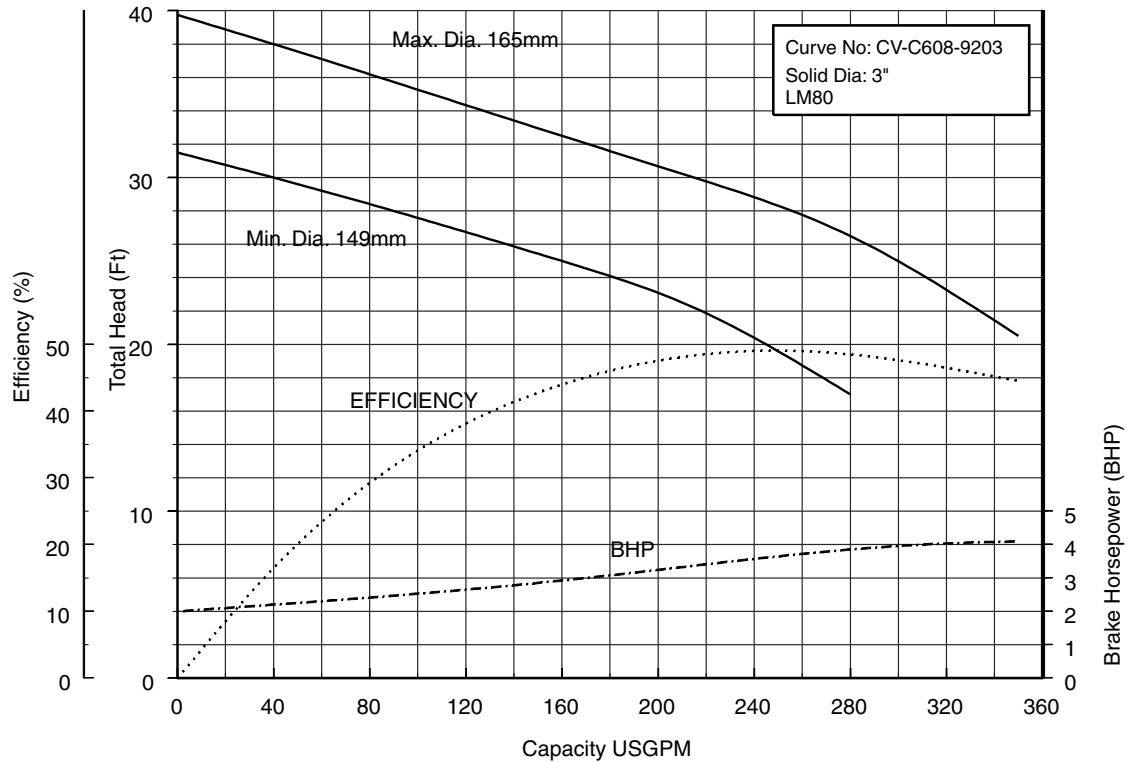

Selection Chart

Three Phase

50CVF61.5 (2HP) Synchronous Speed: 1800 RPM
2 inch Discharge

50CVF62.2 (3HP) Synchronous Speed: 1800 RPM
2 inch Discharge

80CVF61.5 (2HP) Synchronous Speed: 1800 RPM
2, 3 inch Discharge

80CVBF62.2 (3HP) Synchronous Speed: 1800 RPM
3, 4 inch Discharge

80CVCF62.2 (3HP) Synchronous Speed: 1800 RPM
2, 3 inch Discharge

80CVBF63.7 (5HP) Synchronous Speed: 1800 RPM
3, 4 inch Discharge

80CVCF63.7 (5HP) Synchronous Speed: 1800 RPM
2, 3 inch Discharge

100CVF63.7 (5HP) Synchronous Speed: 1800 RPM
3, 4 inch Discharge
