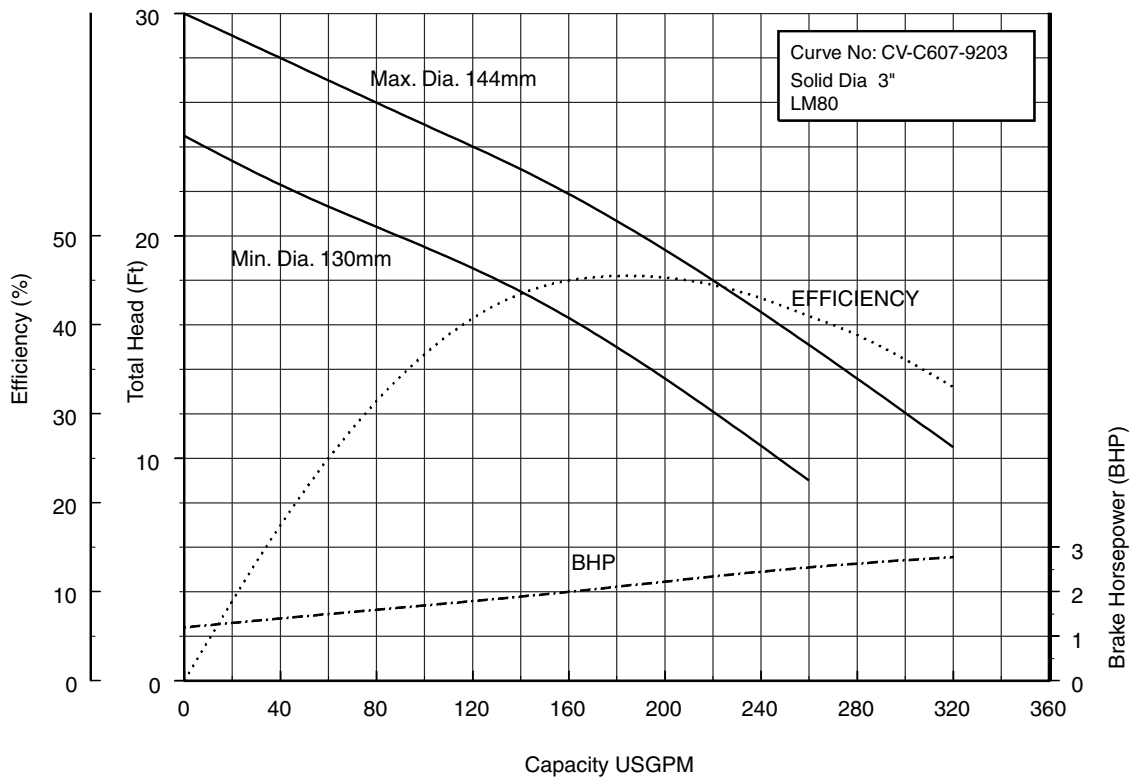

Selection Chart

Three Phase

50CVF61.5 (2HP) Synchronous Speed: 1800 RPM
2 inch Discharge

50CVF62.2 (3HP) Synchronous Speed: 1800 RPM
2 inch Discharge

80CVF61.5 (2HP) Synchronous Speed: 1800 RPM
2, 3 inch Discharge

80CVBF62.2 (3HP) Synchronous Speed: 1800 RPM
3, 4 inch Discharge

80CVCF62.2 (3HP) Synchronous Speed: 1800 RPM
2, 3 inch Discharge

80CVBF63.7 (5HP) Synchronous Speed: 1800 RPM
3, 4 inch Discharge

80CVCF63.7 (5HP) Synchronous Speed: 1800 RPM
2, 3 inch Discharge

100CVF63.7 (5HP) Synchronous Speed: 1800 RPM
3, 4 inch Discharge
