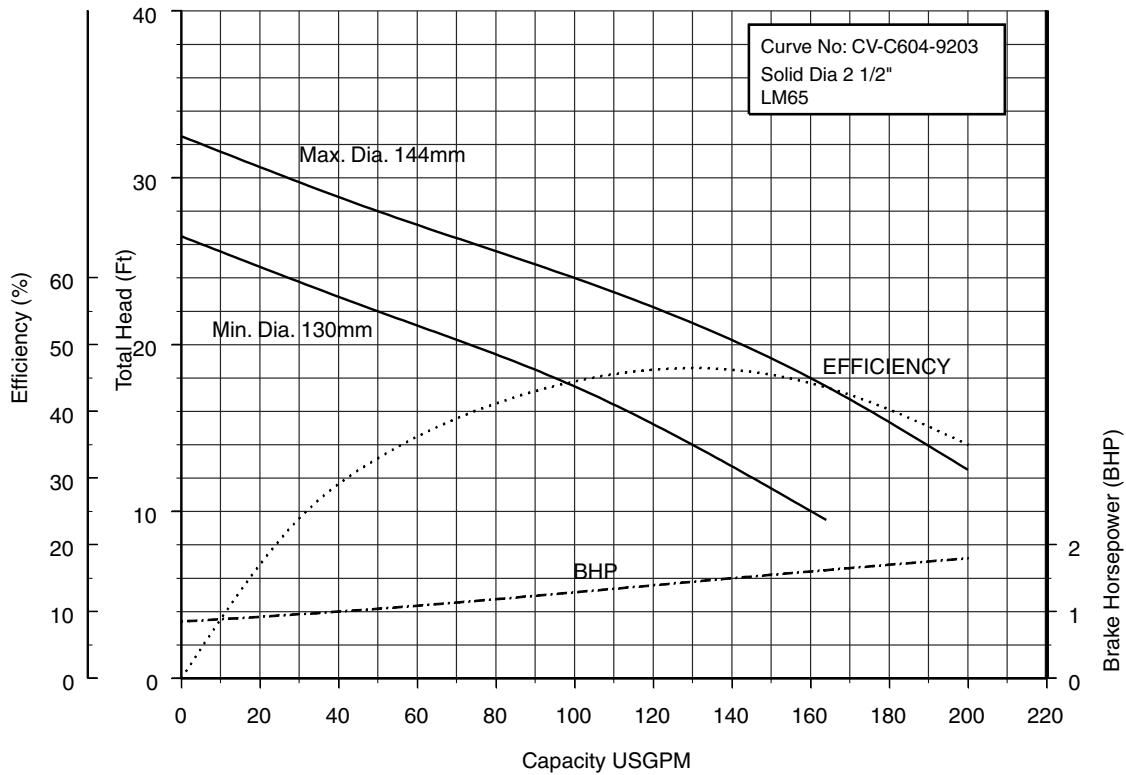

Selection Chart

Three Phase

50CVF61.5 (2HP) Synchronous Speed: 1800 RPM
2 inch Discharge

50CVF62.2 (3HP) Synchronous Speed: 1800 RPM
2 inch Discharge

80CVF61.5 (2HP) Synchronous Speed: 1800 RPM
2, 3 inch Discharge

80CVBF62.2 (3HP) Synchronous Speed: 1800 RPM
3, 4 inch Discharge

80CVCF62.2 (3HP) Synchronous Speed: 1800 RPM
2, 3 inch Discharge

80CVBF63.7 (5HP) Synchronous Speed: 1800 RPM
3, 4 inch Discharge

80CVCF63.7 (5HP) Synchronous Speed: 1800 RPM
2, 3 inch Discharge

100CVF63.7 (5HP) Synchronous Speed: 1800 RPM
3, 4 inch Discharge
