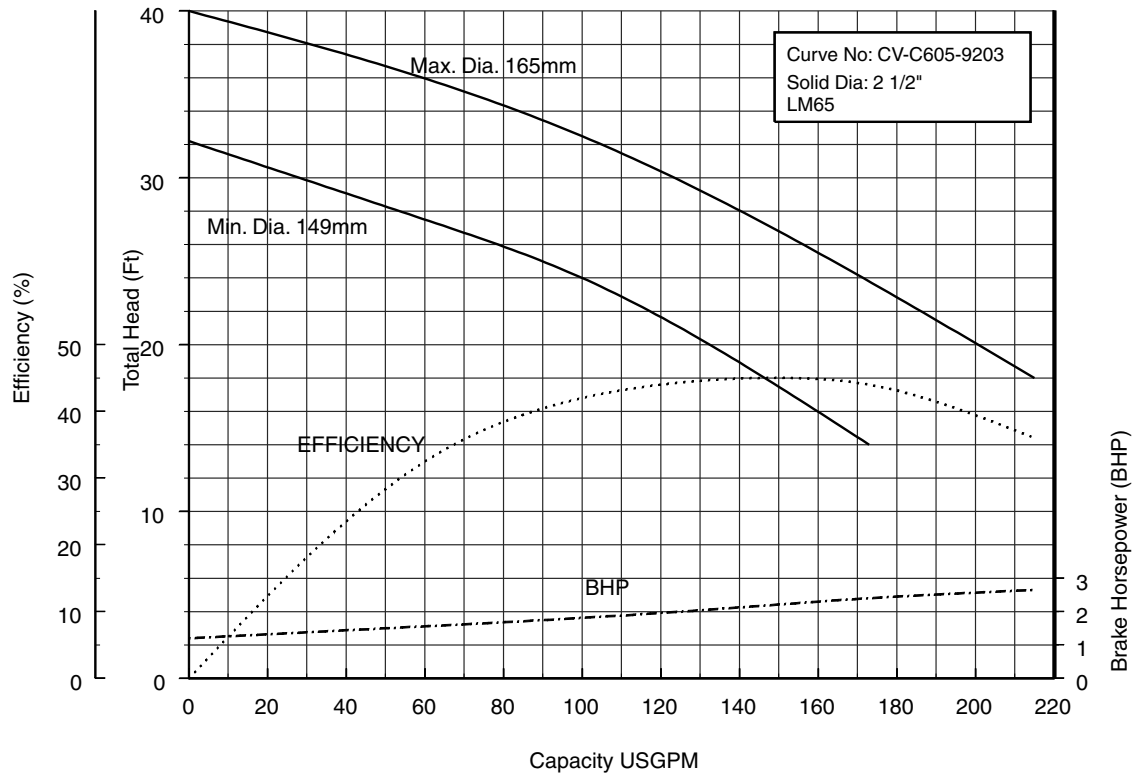

Selection Chart

Three Phase

50CVF61.5 (2HP) Synchronous Speed: 1800 RPM
2 inch Discharge

50CVF62.2 (3HP) Synchronous Speed: 1800 RPM
2 inch Discharge

80CVF61.5 (2HP) Synchronous Speed: 1800 RPM
2, 3 inch Discharge

80CVBF62.2 (3HP) Synchronous Speed: 1800 RPM
3, 4 inch Discharge

80CVCF62.2 (3HP) Synchronous Speed: 1800 RPM
2, 3 inch Discharge

80CVBF63.7 (5HP) Synchronous Speed: 1800 RPM
3, 4 inch Discharge

80CVCF63.7 (5HP) Synchronous Speed: 1800 RPM
2, 3 inch Discharge

100CVF63.7 (5HP) Synchronous Speed: 1800 RPM
3, 4 inch Discharge
