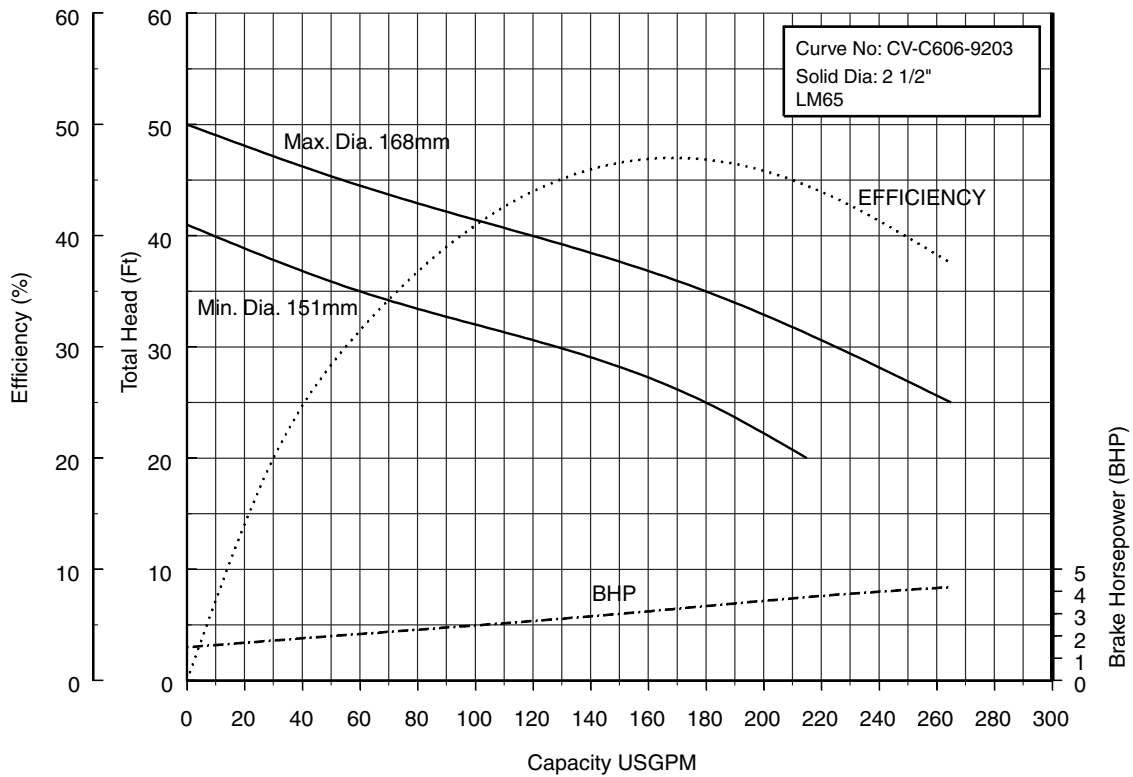

Selection Chart

Three Phase

50CVF61.5 (2HP) Synchronous Speed: 1800 RPM
2 inch Discharge

50CVF62.2 (3HP) Synchronous Speed: 1800 RPM
2 inch Discharge

80CVF61.5 (2HP) Synchronous Speed: 1800 RPM
2, 3 inch Discharge

80CVBF62.2 (3HP) Synchronous Speed: 1800 RPM
3, 4 inch Discharge

80CVCF62.2 (3HP) Synchronous Speed: 1800 RPM
2, 3 inch Discharge

80CVBF63.7 (5HP) Synchronous Speed: 1800 RPM
3, 4 inch Discharge

80CVCF63.7 (5HP) Synchronous Speed: 1800 RPM
2, 3 inch Discharge

100CVF63.7 (5HP) Synchronous Speed: 1800 RPM
3, 4 inch Discharge
