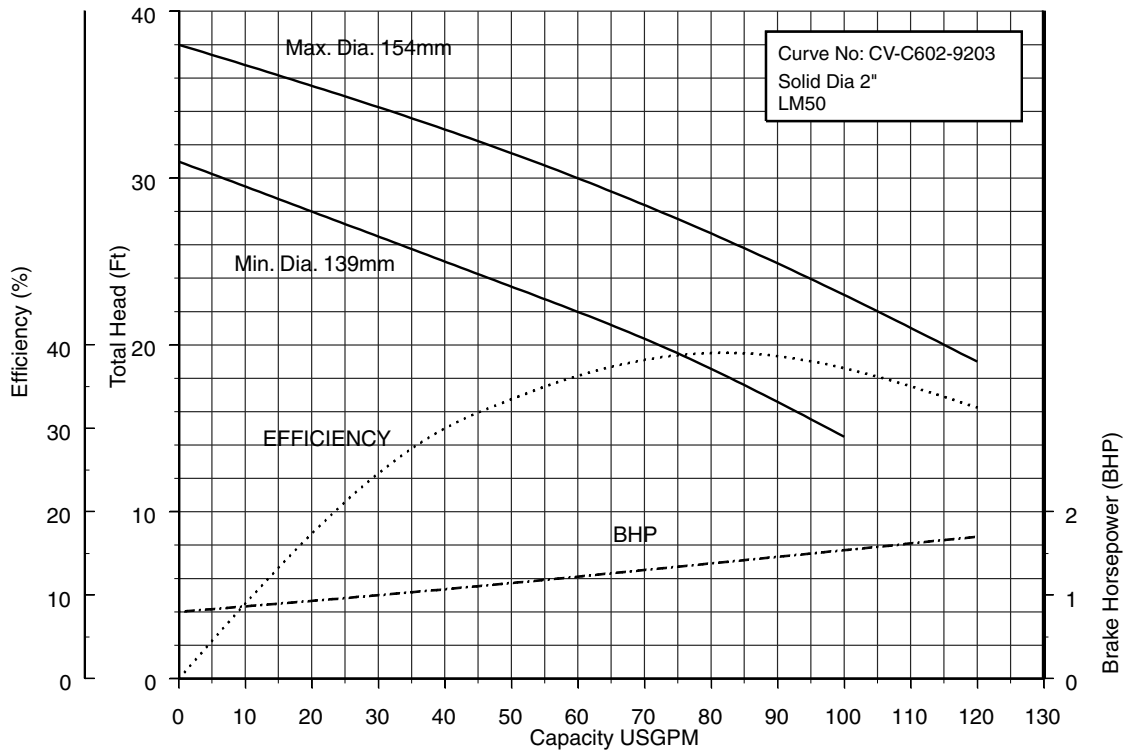

Selection Chart

Three Phase

50CVF61.5 (2HP) Synchronous Speed: 1800 RPM
2 inch Discharge

50CVF62.2 (3HP) Synchronous Speed: 1800 RPM
2 inch Discharge

80CVF61.5 (2HP) Synchronous Speed: 1800 RPM
2, 3 inch Discharge

80CVBF62.2 (3HP) Synchronous Speed: 1800 RPM
3, 4 inch Discharge

80CVCF62.2 (3HP) Synchronous Speed: 1800 RPM
2, 3 inch Discharge

80CVBF63.7 (5HP) Synchronous Speed: 1800 RPM
3, 4 inch Discharge

80CVCF63.7 (5HP) Synchronous Speed: 1800 RPM
2, 3 inch Discharge

100CVF63.7 (5HP) Synchronous Speed: 1800 RPM
3, 4 inch Discharge
