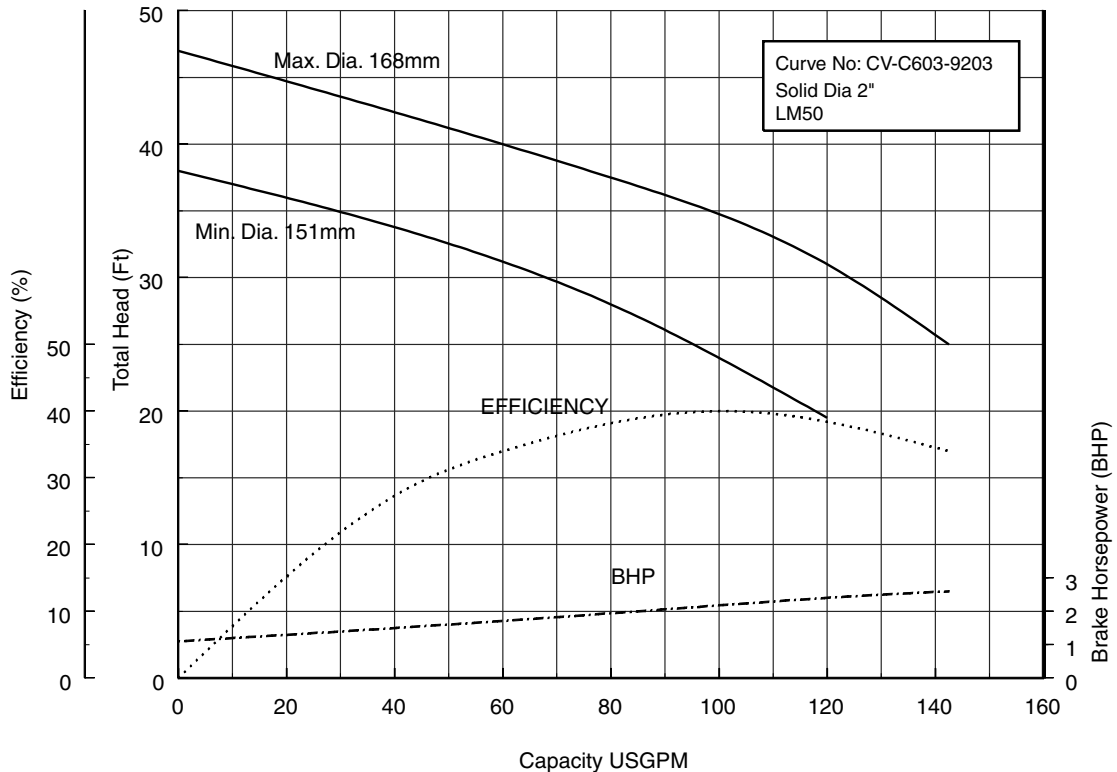

Selection Chart

Three Phase

50CVF61.5 (2HP) Synchronous Speed: 1800 RPM
2 inch Discharge

50CVF62.2 (3HP) Synchronous Speed: 1800 RPM
2 inch Discharge

80CVF61.5 (2HP) Synchronous Speed: 1800 RPM
2, 3 inch Discharge

80CVBF62.2 (3HP) Synchronous Speed: 1800 RPM
3, 4 inch Discharge

80CVCF62.2 (3HP) Synchronous Speed: 1800 RPM
2, 3 inch Discharge

80CVBF63.7 (5HP) Synchronous Speed: 1800 RPM
3, 4 inch Discharge

80CVCF63.7 (5HP) Synchronous Speed: 1800 RPM
2, 3 inch Discharge

100CVF63.7 (5HP) Synchronous Speed: 1800 RPM
3, 4 inch Discharge
