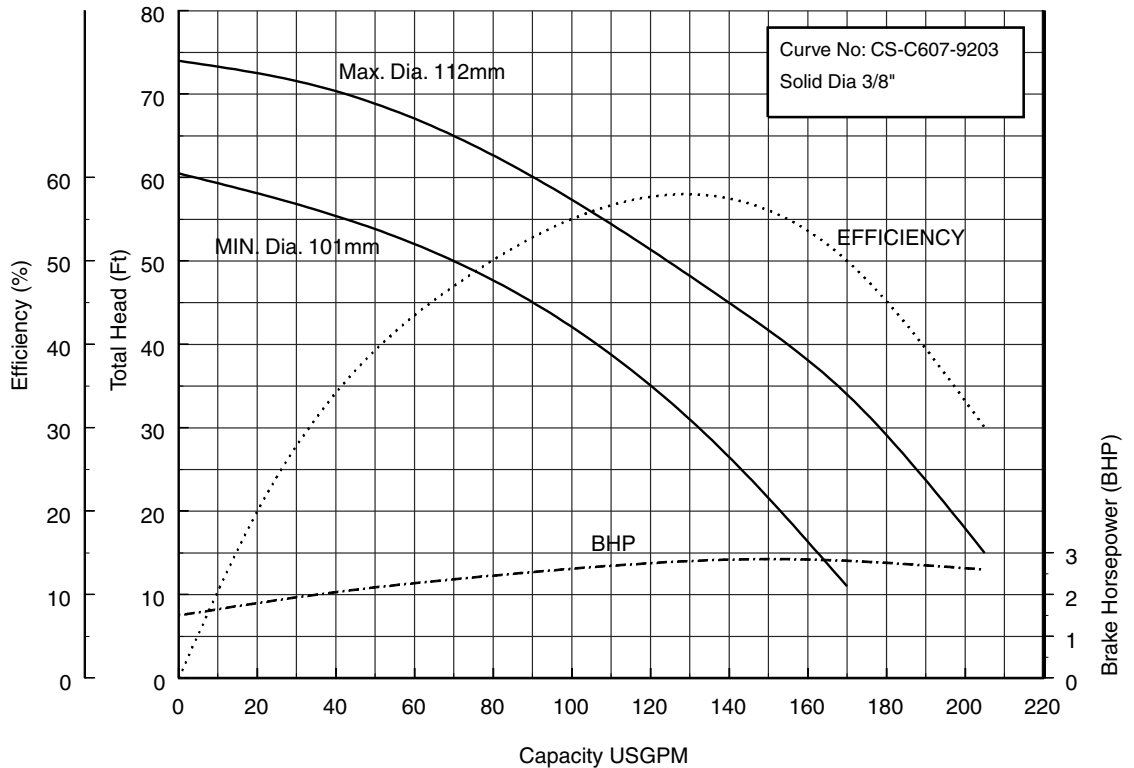

Selection Chart

Three Phase

Three Phase

50CSH6.4 (1/2HP)
Synchronous Speed: 3600 RPM
2 inch Discharge

50CSH6.75 (1HP)
Synchronous Speed: 3600 RPM
2 inch Discharge

50CSH61.5 (2HP)
Synchronous Speed: 3600 RPM
2 inch Discharge

50CS62.2 50CSH62.2 (3HP) Synchronous Speed: 3600 RPM
2 inch Discharge

50CS63.7 50CSH63.7 (5HP) Synchronous Speed: 3600 RPM
2 inch Discharge

80CS62.2 80CSH62.2 (3HP) Synchronous Speed: 3600 RPM
3 inch Discharge

80CS63.7 80CSH63.7 (5 HP) Synchronous Speed: 3600 RPM
3 inch Discharge

100CS65.5 (7½ HP)
Synchronous Speed: 3600 RPM
4 inch Discharge
