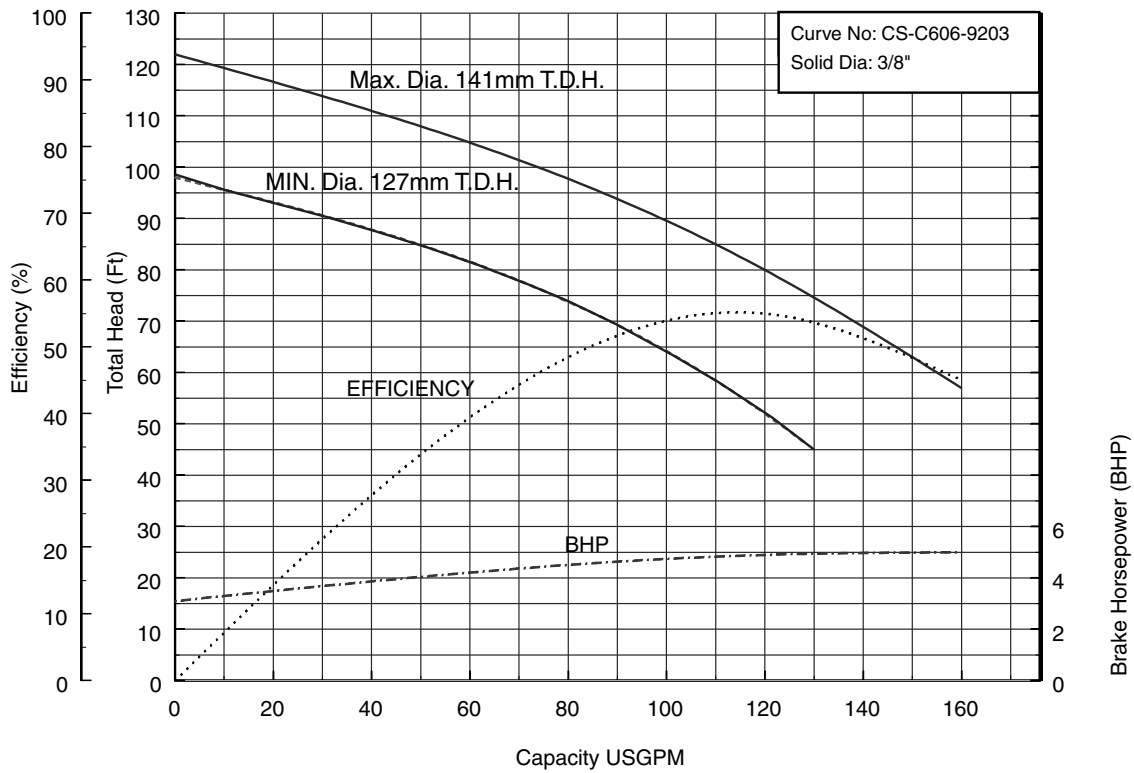

Selection Chart

Three Phase

Three Phase

50CSH6.4 (1/2HP)
Synchronous Speed: 3600 RPM
2 inch Discharge

50CSH6.75 (1HP)
Synchronous Speed: 3600 RPM
2 inch Discharge

50CSH61.5 (2HP)
Synchronous Speed: 3600 RPM
2 inch Discharge

50CS62.2 50CSH62.2 (3HP) Synchronous Speed: 3600 RPM
2 inch Discharge

50CS63.7 50CSH63.7 (5HP) Synchronous Speed: 3600 RPM
2 inch Discharge

80CS62.2 80CSH62.2 (3HP) Synchronous Speed: 3600 RPM
3 inch Discharge

80CS63.7 80CSH63.7 (5 HP) Synchronous Speed: 3600 RPM
3 inch Discharge

100CS65.5 (7½ HP)
Synchronous Speed: 3600 RPM
4 inch Discharge
