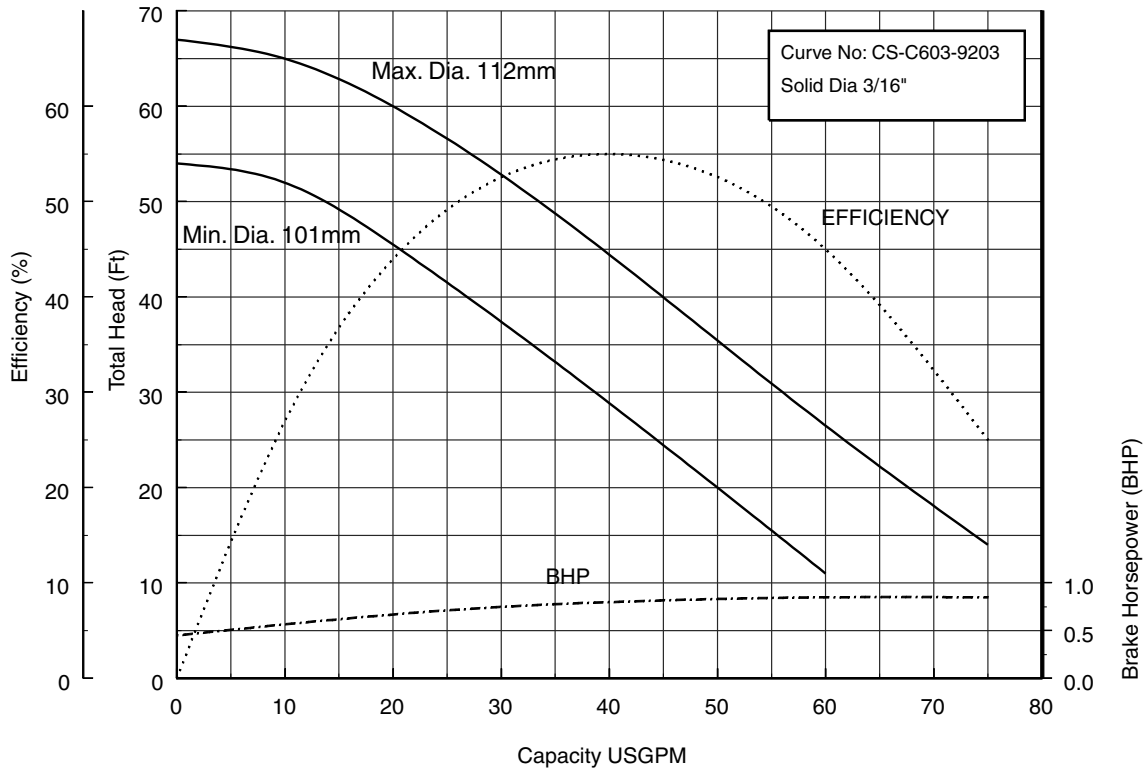

Selection Chart

Three Phase

Three Phase

50CSH6.4 (1/2HP)
Synchronous Speed: 3600 RPM
2 inch Discharge

50CSH6.75 (1HP)
Synchronous Speed: 3600 RPM
2 inch Discharge

50CSH61.5 (2HP)
Synchronous Speed: 3600 RPM
2 inch Discharge

50CS62.2 50CSH62.2 (3HP) Synchronous Speed: 3600 RPM
2 inch Discharge

50CS63.7 50CSH63.7 (5HP) Synchronous Speed: 3600 RPM
2 inch Discharge

80CS62.2 80CSH62.2 (3HP) Synchronous Speed: 3600 RPM
3 inch Discharge

80CS63.7 80CSH63.7 (5 HP) Synchronous Speed: 3600 RPM
3 inch Discharge

100CS65.5 (7½ HP)
Synchronous Speed: 3600 RPM
4 inch Discharge
