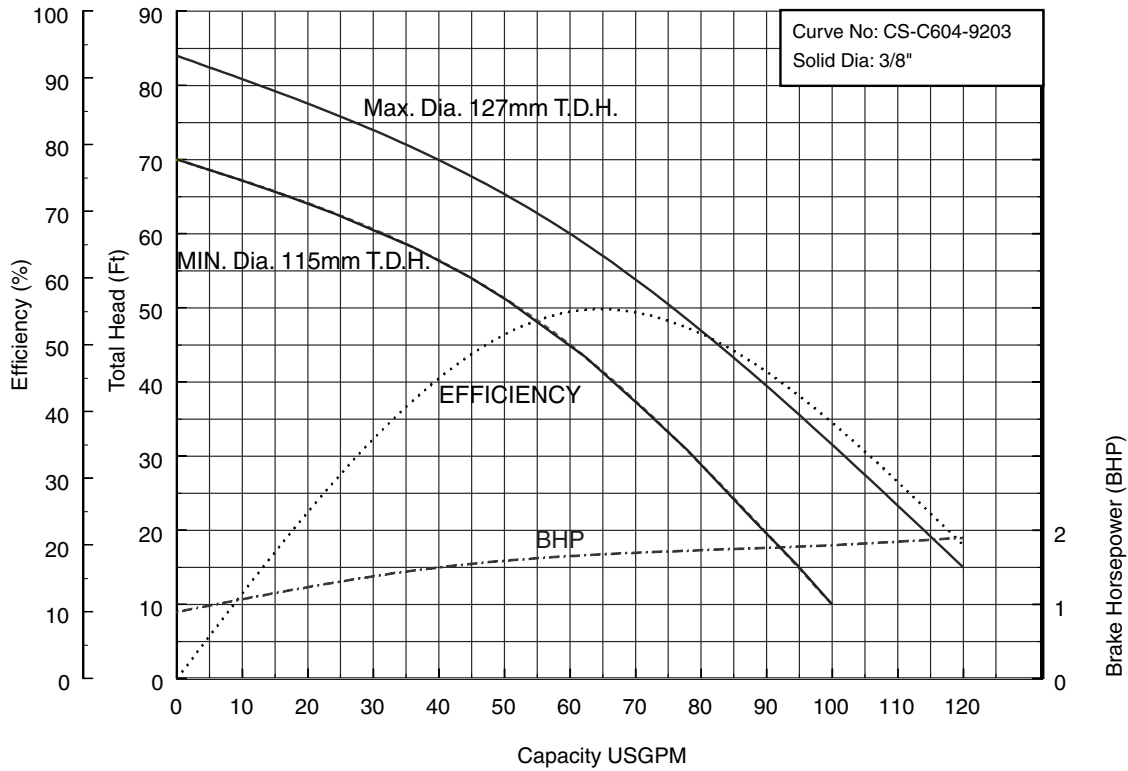

Selection Chart

Three Phase

Three Phase

50CSH6.4 (1/2HP)
Synchronous Speed: 3600 RPM
2 inch Discharge

50CSH6.75 (1HP)
Synchronous Speed: 3600 RPM
2 inch Discharge

50CSH61.5 (2HP)
Synchronous Speed: 3600 RPM
2 inch Discharge

50CS62.2 50CSH62.2 (3HP) Synchronous Speed: 3600 RPM
2 inch Discharge

50CS63.7 50CSH63.7 (5HP) Synchronous Speed: 3600 RPM
2 inch Discharge

80CS62.2 80CSH62.2 (3HP) Synchronous Speed: 3600 RPM
3 inch Discharge

80CS63.7 80CSH63.7 (5 HP) Synchronous Speed: 3600 RPM
3 inch Discharge

100CS65.5 (7½ HP)
Synchronous Speed: 3600 RPM
4 inch Discharge
