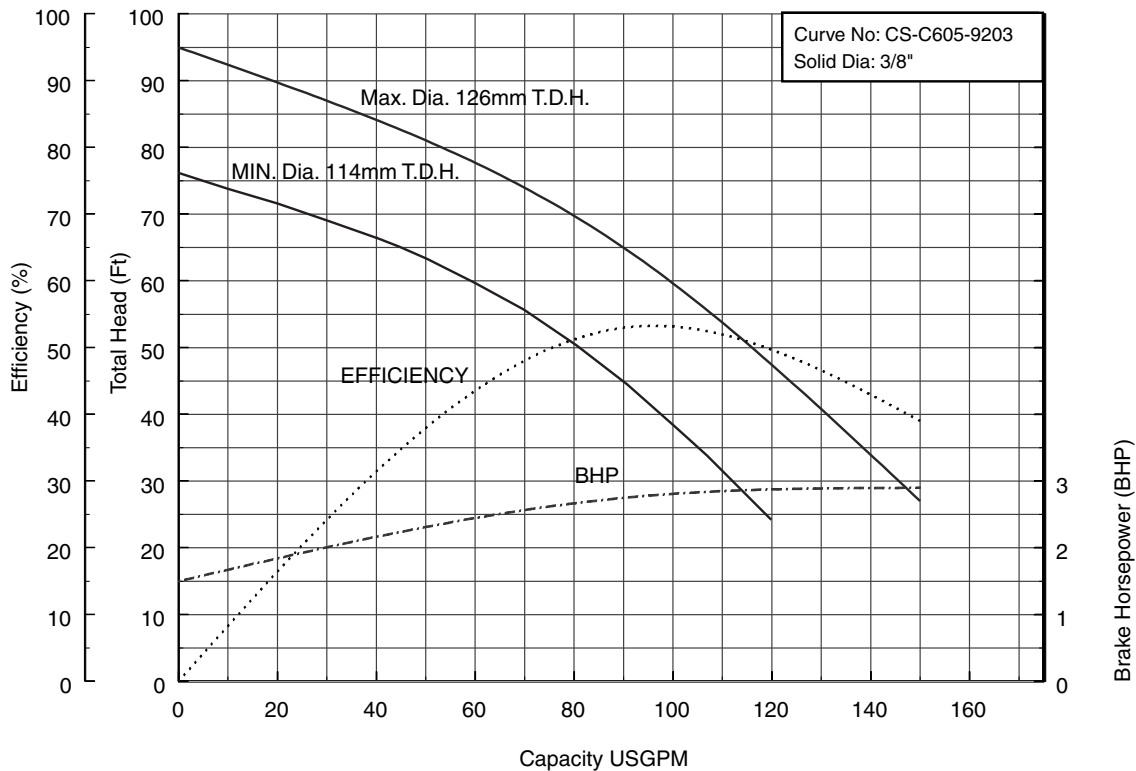

Selection Chart

Three Phase

Three Phase

50CSH6.4 (1/2HP)
Synchronous Speed: 3600 RPM
2 inch Discharge

50CSH6.75 (1HP)
Synchronous Speed: 3600 RPM
2 inch Discharge

50CSH61.5 (2HP)
Synchronous Speed: 3600 RPM
2 inch Discharge

50CS62.2 50CSH62.2 (3HP) Synchronous Speed: 3600 RPM
2 inch Discharge

50CS63.7 50CSH63.7 (5HP) Synchronous Speed: 3600 RPM
2 inch Discharge

80CS62.2 80CSH62.2 (3HP) Synchronous Speed: 3600 RPM
3 inch Discharge

80CS63.7 80CSH63.7 (5 HP) Synchronous Speed: 3600 RPM
3 inch Discharge

100CS65.5 (7½ HP)
Synchronous Speed: 3600 RPM
4 inch Discharge
