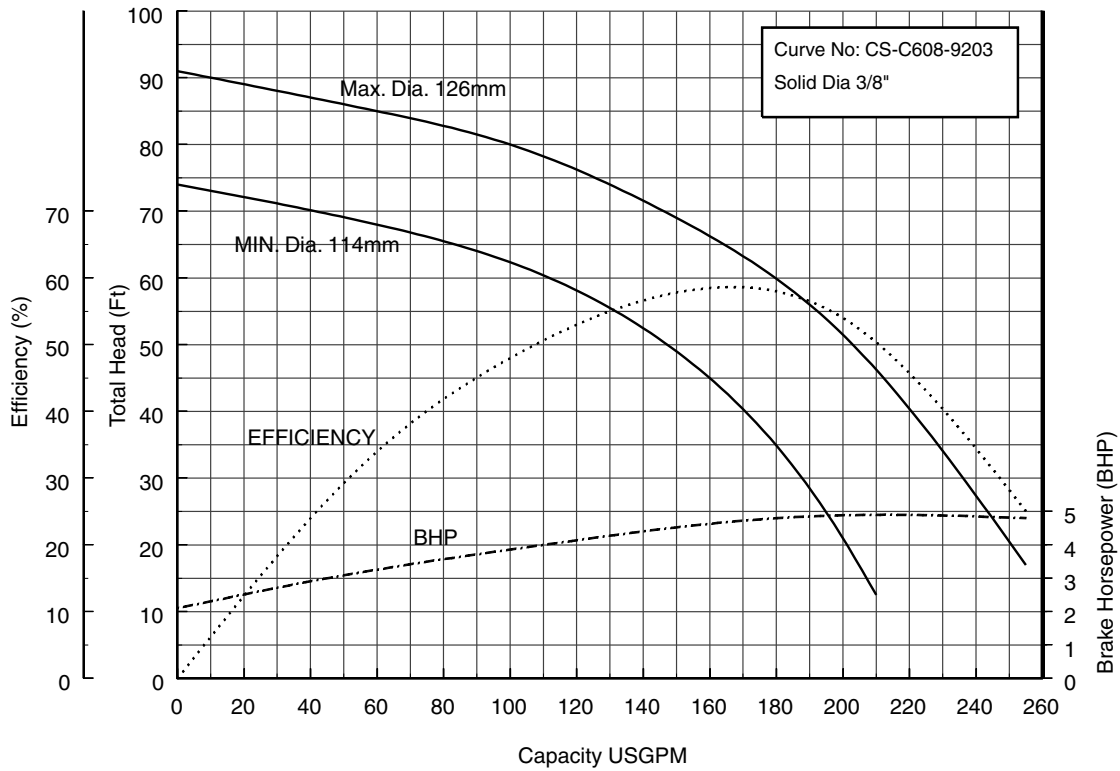

Selection Chart

Three Phase

Three Phase

50CSH6.4 (1/2HP)
Synchronous Speed: 3600 RPM
2 inch Discharge

50CSH6.75 (1HP)
Synchronous Speed: 3600 RPM
2 inch Discharge

50CSH61.5 (2HP)
Synchronous Speed: 3600 RPM
2 inch Discharge

50CS62.2 50CSH62.2 (3HP) Synchronous Speed: 3600 RPM
2 inch Discharge

50CS63.7 50CSH63.7 (5HP) Synchronous Speed: 3600 RPM
2 inch Discharge

80CS62.2 80CSH62.2 (3HP) Synchronous Speed: 3600 RPM
3 inch Discharge

80CS63.7 80CSH63.7 (5 HP) Synchronous Speed: 3600 RPM
3 inch Discharge

100CS65.5 (7½ HP)
Synchronous Speed: 3600 RPM
4 inch Discharge
