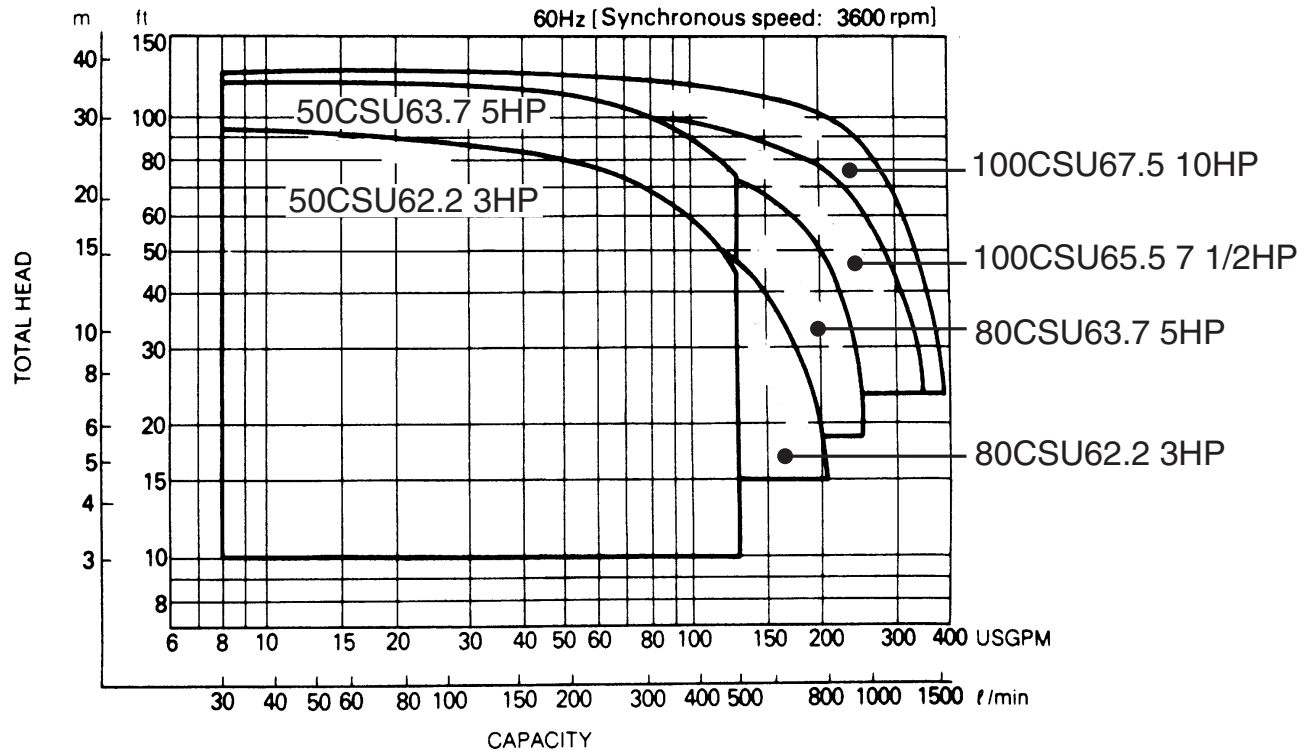

Selection Chart

Three Phase

Three Phase

50CSH6.4 (1/2HP)
Synchronous Speed: 3600 RPM
2 inch Discharge

50CSH6.75 (1HP)
Synchronous Speed: 3600 RPM
2 inch Discharge

50CSH61.5 (2HP)
Synchronous Speed: 3600 RPM
2 inch Discharge

50CS62.2 50CSH62.2 (3HP) Synchronous Speed: 3600 RPM
2 inch Discharge

50CS63.7 50CSH63.7 (5HP) Synchronous Speed: 3600 RPM
2 inch Discharge

80CS62.2 80CSH62.2 (3HP) Synchronous Speed: 3600 RPM
3 inch Discharge

80CS63.7 80CSH63.7 (5 HP) Synchronous Speed: 3600 RPM
3 inch Discharge

100CS65.5 (7½ HP)
Synchronous Speed: 3600 RPM
4 inch Discharge
