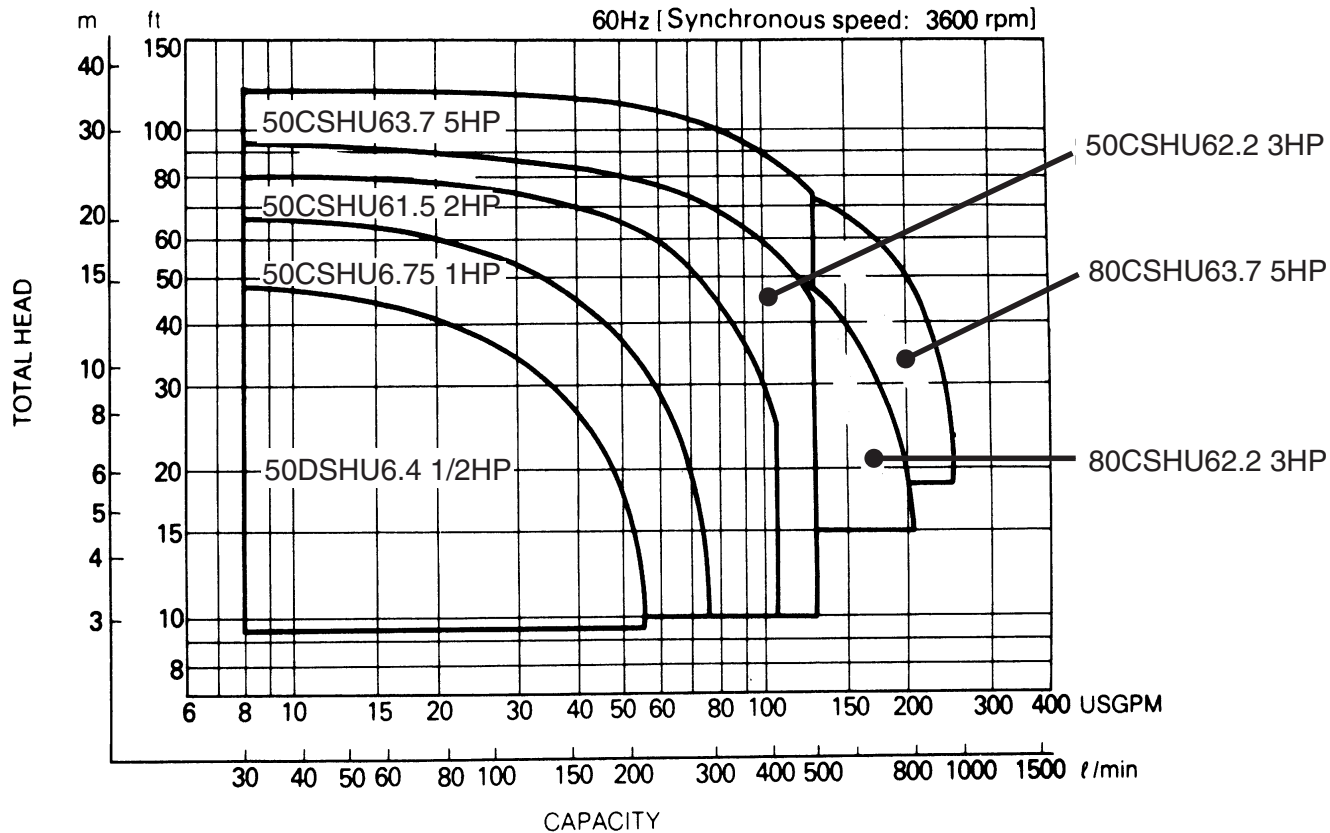

Selection Chart

Three Phase

Three Phase

50CSH6.4 (1/2HP)
Synchronous Speed: 3600 RPM
2 inch Discharge

50CSH6.75 (1HP)
Synchronous Speed: 3600 RPM
2 inch Discharge

50CSH61.5 (2HP)
Synchronous Speed: 3600 RPM
2 inch Discharge

50CS62.2 50CSH62.2 (3HP) Synchronous Speed: 3600 RPM
2 inch Discharge

50CS63.7 50CSH63.7 (5HP) Synchronous Speed: 3600 RPM
2 inch Discharge

80CS62.2 80CSH62.2 (3HP) Synchronous Speed: 3600 RPM
3 inch Discharge

80CS63.7 80CSH63.7 (5 HP) Synchronous Speed: 3600 RPM
3 inch Discharge

100CS65.5 (7½ HP)
Synchronous Speed: 3600 RPM
4 inch Discharge
