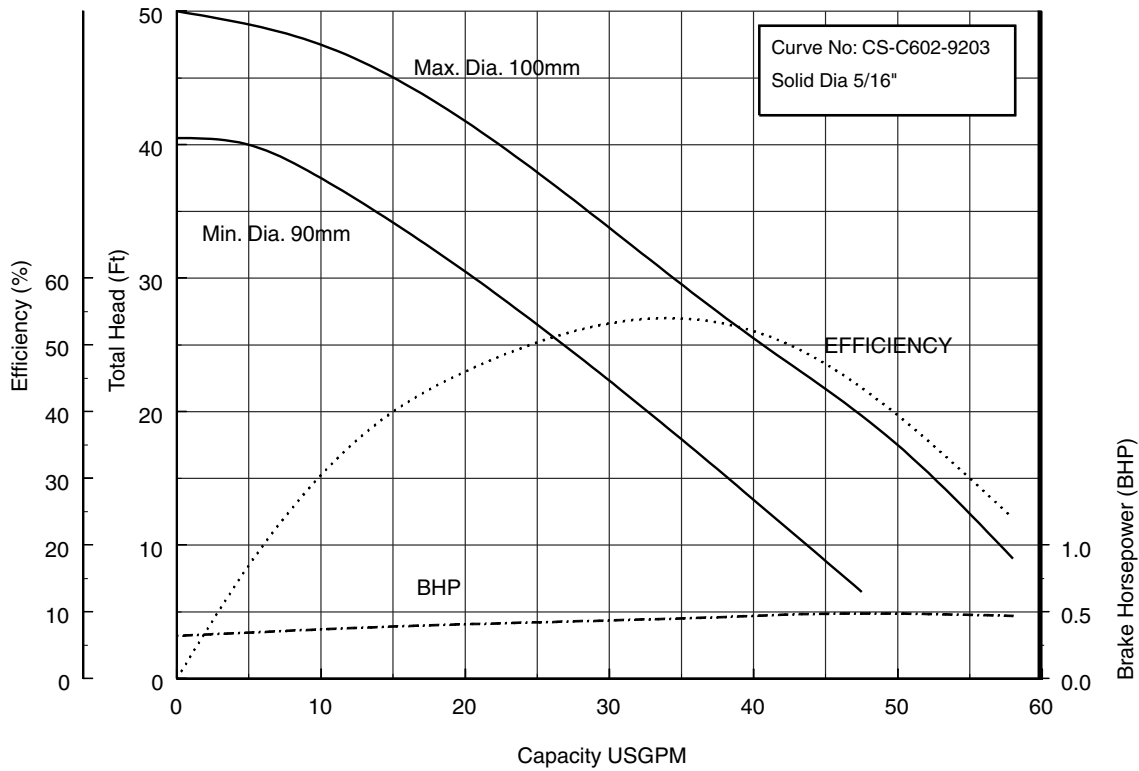

Selection Chart

Three Phase

Three Phase

50CSH6.4 (1/2HP)
Synchronous Speed: 3600 RPM
2 inch Discharge

50CSH6.75 (1HP)
Synchronous Speed: 3600 RPM
2 inch Discharge

50CSH61.5 (2HP)
Synchronous Speed: 3600 RPM
2 inch Discharge

50CS62.2 50CSH62.2 (3HP) Synchronous Speed: 3600 RPM
2 inch Discharge

50CS63.7 50CSH63.7 (5HP) Synchronous Speed: 3600 RPM
2 inch Discharge

80CS62.2 80CSH62.2 (3HP) Synchronous Speed: 3600 RPM
3 inch Discharge

80CS63.7 80CSH63.7 (5 HP) Synchronous Speed: 3600 RPM
3 inch Discharge

100CS65.5 (7½ HP)
Synchronous Speed: 3600 RPM
4 inch Discharge
