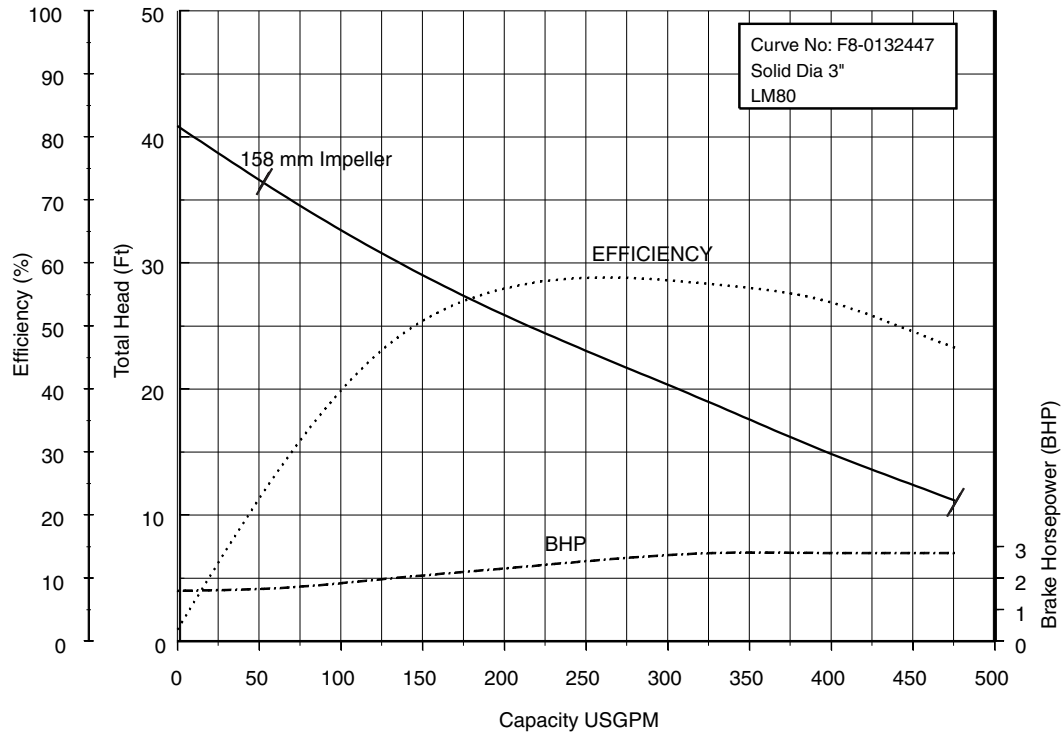

Selection Chart

Model CMLEU

Selection chart

Performance Curves

80CMLE62.2 (3HP) Synchronous Speed: 1800 RPM

3 inch Discharge

80, 100CMLE63.7 (5HP) Synchronous Speed: 1800 RPM

3, 4 inch Discharge

Performance Curves

80, 100, 150CMLE65.5 (7.5HP) Synchronous Speed: 1800 RPM 3, 4, 6 inch Discharge

80, 100, 150CMLE67.5 (10HP) Synchronous Speed: 1800 RPM 3, 4, 6 inch Discharge

Performance Curves

80, 100, 150CML611 (15HP) Synchronous Speed: 1800 RPM 3, 4, 6 inch Discharge

80, 100, 150CML615 (20HP) Synchronous Speed: 1800 RPM 3, 4, 6 inch Discharge

Performance Curves

80, 100, 150CML622 (30HP) Synchronous Speed: 1800 RPM 3, 4, 6 inch Discharge