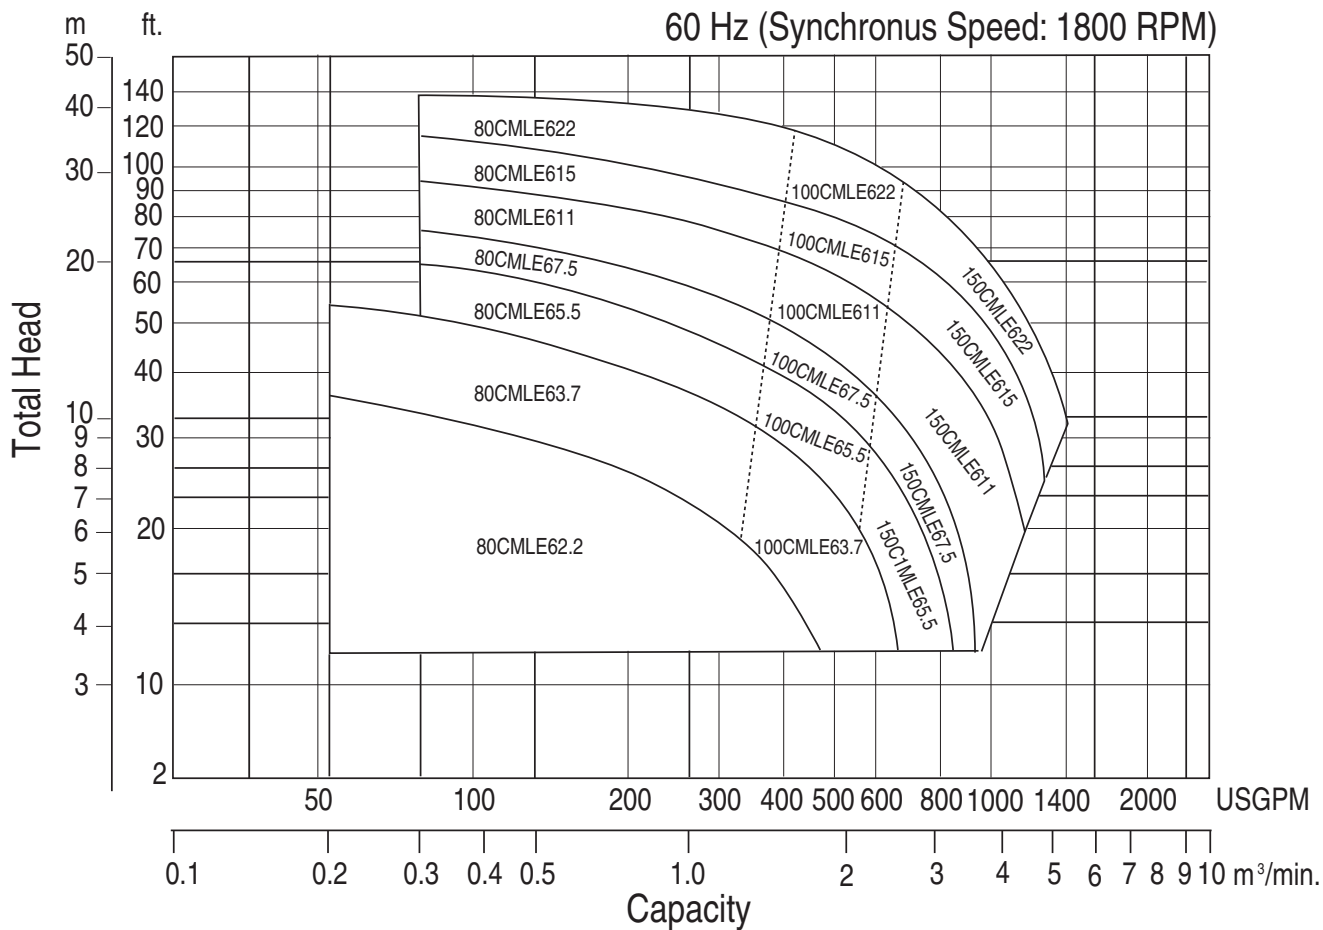

Selection Chart

Model CMLEU

Selection chart

Performance Curves

80CMLE62.2 (3HP) Synchronous Speed: 1800 RPM

3 inch Discharge

80, 100CMLE63.7 (5HP) Synchronous Speed: 1800 RPM

3, 4 inch Discharge

Performance Curves

80, 100, 150CMLE65.5 (7.5HP) Synchronous Speed: 1800 RPM 3, 4, 6 inch Discharge

80, 100, 150CMLE67.5 (10HP) Synchronous Speed: 1800 RPM 3, 4, 6 inch Discharge

Performance Curves

80, 100, 150CML611 (15HP) Synchronous Speed: 1800 RPM 3, 4, 6 inch Discharge

80, 100, 150CML615 (20HP) Synchronous Speed: 1800 RPM 3, 4, 6 inch Discharge

Performance Curves

80, 100, 150CML622 (30HP) Synchronous Speed: 1800 RPM 3, 4, 6 inch Discharge