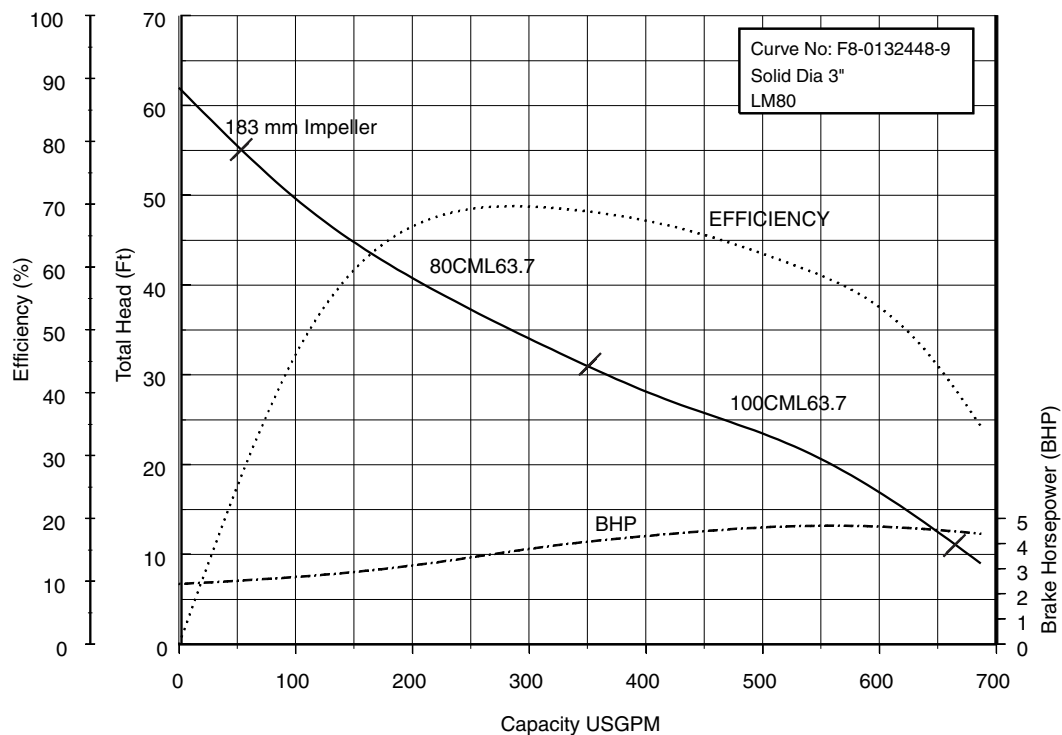

Selection Chart

Model CMLEU

Selection chart

Performance Curves

80CMLE62.2 (3HP) Synchronous Speed: 1800 RPM

3 inch Discharge

80, 100CMLE63.7 (5HP) Synchronous Speed: 1800 RPM

3, 4 inch Discharge

Performance Curves

80, 100, 150CMLE65.5 (7.5HP) Synchronous Speed: 1800 RPM 3, 4, 6 inch Discharge

80, 100, 150CMLE67.5 (10HP) Synchronous Speed: 1800 RPM 3, 4, 6 inch Discharge

Performance Curves

80, 100, 150CML611 (15HP) Synchronous Speed: 1800 RPM 3, 4, 6 inch Discharge

80, 100, 150CML615 (20HP) Synchronous Speed: 1800 RPM 3, 4, 6 inch Discharge

Performance Curves

80, 100, 150CML622 (30HP) Synchronous Speed: 1800 RPM 3, 4, 6 inch Discharge