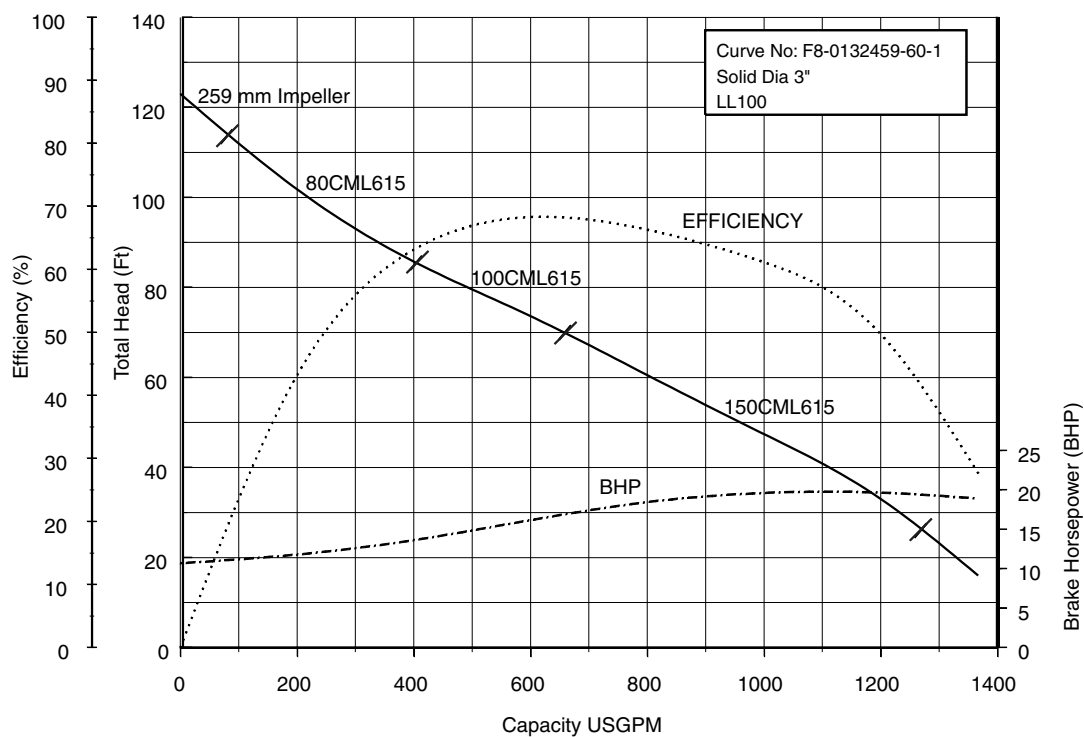

Selection Chart

Model CMLEU

Selection chart

Performance Curves

80CMLE62.2 (3HP) Synchronous Speed: 1800 RPM

3 inch Discharge

80, 100CMLE63.7 (5HP) Synchronous Speed: 1800 RPM

3, 4 inch Discharge

Performance Curves

80, 100, 150CMLE65.5 (7.5HP) Synchronous Speed: 1800 RPM 3, 4, 6 inch Discharge

80, 100, 150CMLE67.5 (10HP) Synchronous Speed: 1800 RPM 3, 4, 6 inch Discharge

Performance Curves

80, 100, 150CML611 (15HP) Synchronous Speed: 1800 RPM 3, 4, 6 inch Discharge

80, 100, 150CML615 (20HP) Synchronous Speed: 1800 RPM 3, 4, 6 inch Discharge

Performance Curves

80, 100, 150CML622 (30HP) Synchronous Speed: 1800 RPM 3, 4, 6 inch Discharge