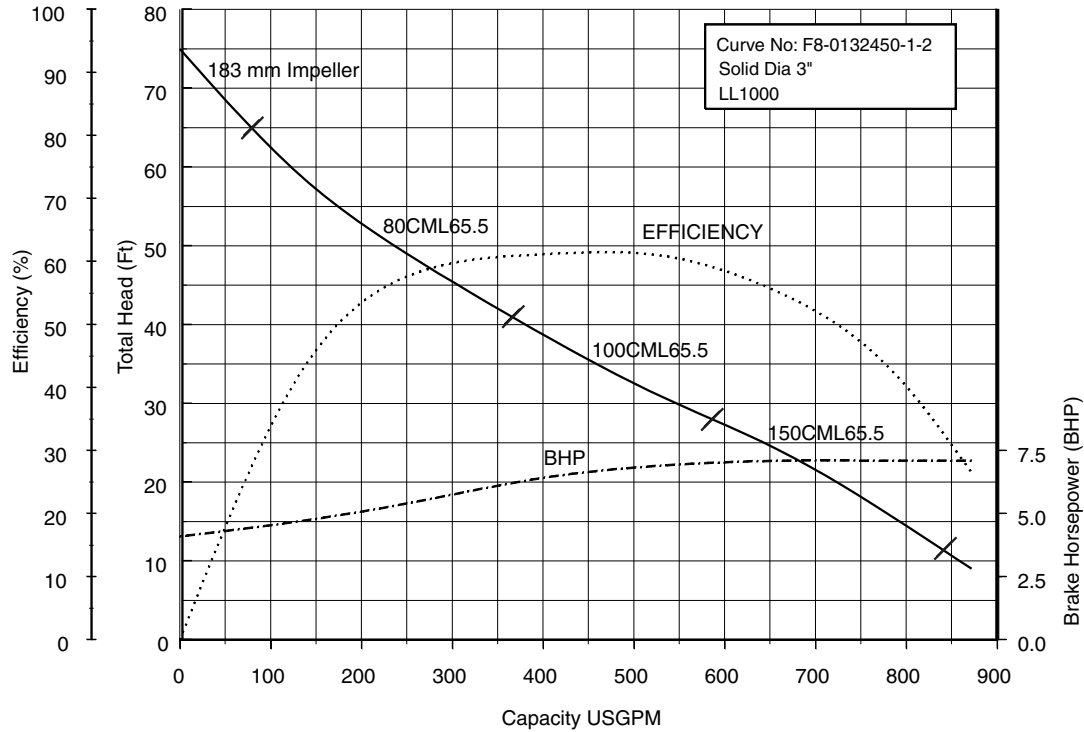

Selection Chart

Model CMLEU

Selection chart

Performance Curves

80CMLE62.2 (3HP) Synchronous Speed: 1800 RPM

3 inch Discharge

80, 100CMLE63.7 (5HP) Synchronous Speed: 1800 RPM

3, 4 inch Discharge

Performance Curves

80, 100, 150CMLE65.5 (7.5HP) Synchronous Speed: 1800 RPM 3, 4, 6 inch Discharge

80, 100, 150CMLE67.5 (10HP) Synchronous Speed: 1800 RPM 3, 4, 6 inch Discharge

Performance Curves

80, 100, 150CML611 (15HP) Synchronous Speed: 1800 RPM 3, 4, 6 inch Discharge

80, 100, 150CML615 (20HP) Synchronous Speed: 1800 RPM 3, 4, 6 inch Discharge

Performance Curves

80, 100, 150CML622 (30HP) Synchronous Speed: 1800 RPM 3, 4, 6 inch Discharge