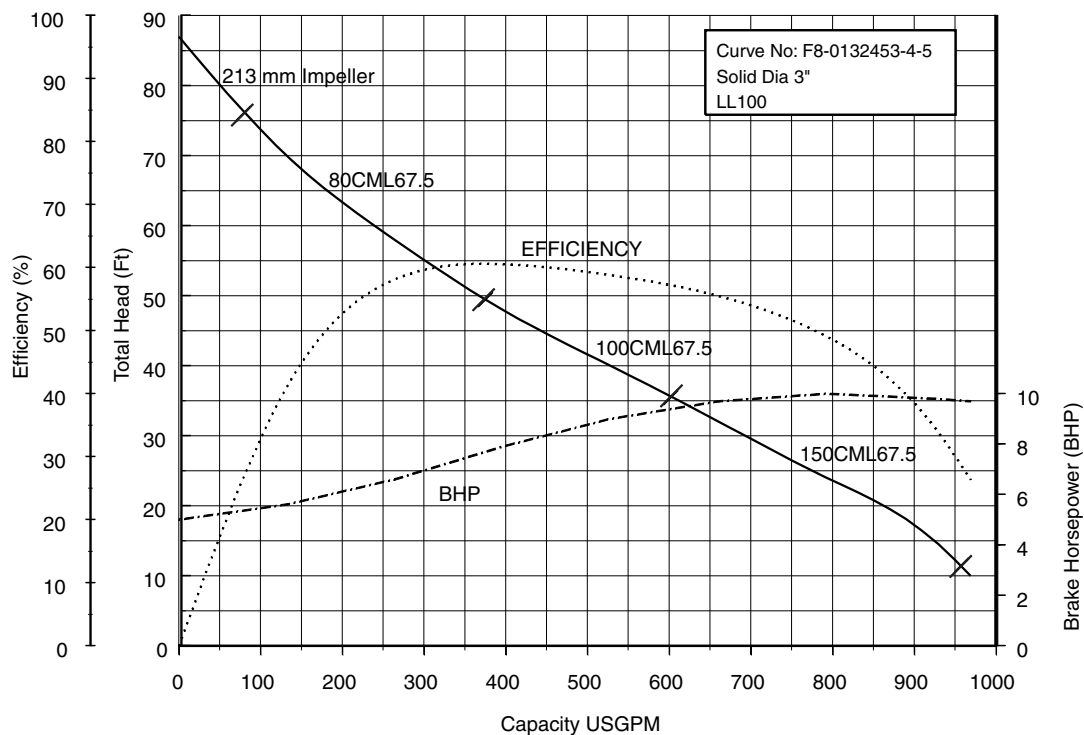

Selection Chart

Model CMLEU

Selection chart

Performance Curves

80CMLE62.2 (3HP) Synchronous Speed: 1800 RPM

3 inch Discharge

80, 100CMLE63.7 (5HP) Synchronous Speed: 1800 RPM

3, 4 inch Discharge

Performance Curves

80, 100, 150CMLE65.5 (7.5HP) Synchronous Speed: 1800 RPM 3, 4, 6 inch Discharge

80, 100, 150CMLE67.5 (10HP) Synchronous Speed: 1800 RPM 3, 4, 6 inch Discharge

Performance Curves

80, 100, 150CML611 (15HP) Synchronous Speed: 1800 RPM 3, 4, 6 inch Discharge

80, 100, 150CML615 (20HP) Synchronous Speed: 1800 RPM 3, 4, 6 inch Discharge

Performance Curves

80, 100, 150CML622 (30HP) Synchronous Speed: 1800 RPM 3, 4, 6 inch Discharge