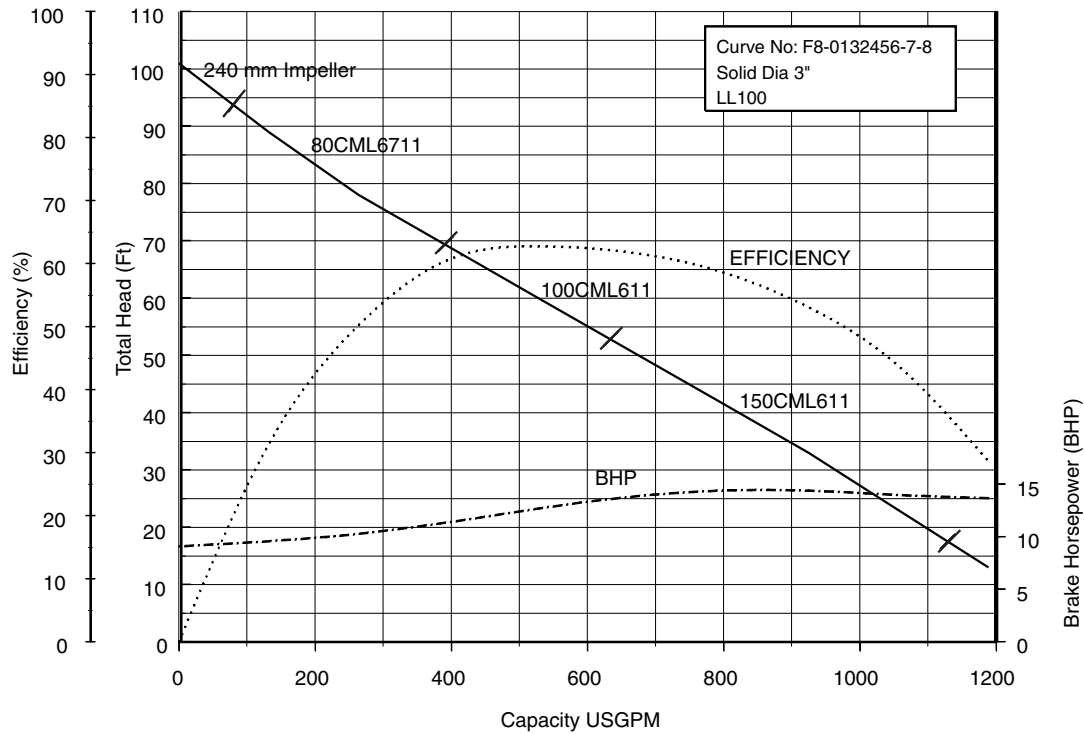

Selection Chart

Model CMLEU

Selection chart

Performance Curves

80CMLE62.2 (3HP) Synchronous Speed: 1800 RPM

3 inch Discharge

80, 100CMLE63.7 (5HP) Synchronous Speed: 1800 RPM

3, 4 inch Discharge

Performance Curves

80, 100, 150CMLE65.5 (7.5HP) Synchronous Speed: 1800 RPM 3, 4, 6 inch Discharge

80, 100, 150CMLE67.5 (10HP) Synchronous Speed: 1800 RPM 3, 4, 6 inch Discharge

Performance Curves

80, 100, 150CML611 (15HP) Synchronous Speed: 1800 RPM 3, 4, 6 inch Discharge

80, 100, 150CML615 (20HP) Synchronous Speed: 1800 RPM 3, 4, 6 inch Discharge

Performance Curves

80, 100, 150CML622 (30HP) Synchronous Speed: 1800 RPM 3, 4, 6 inch Discharge