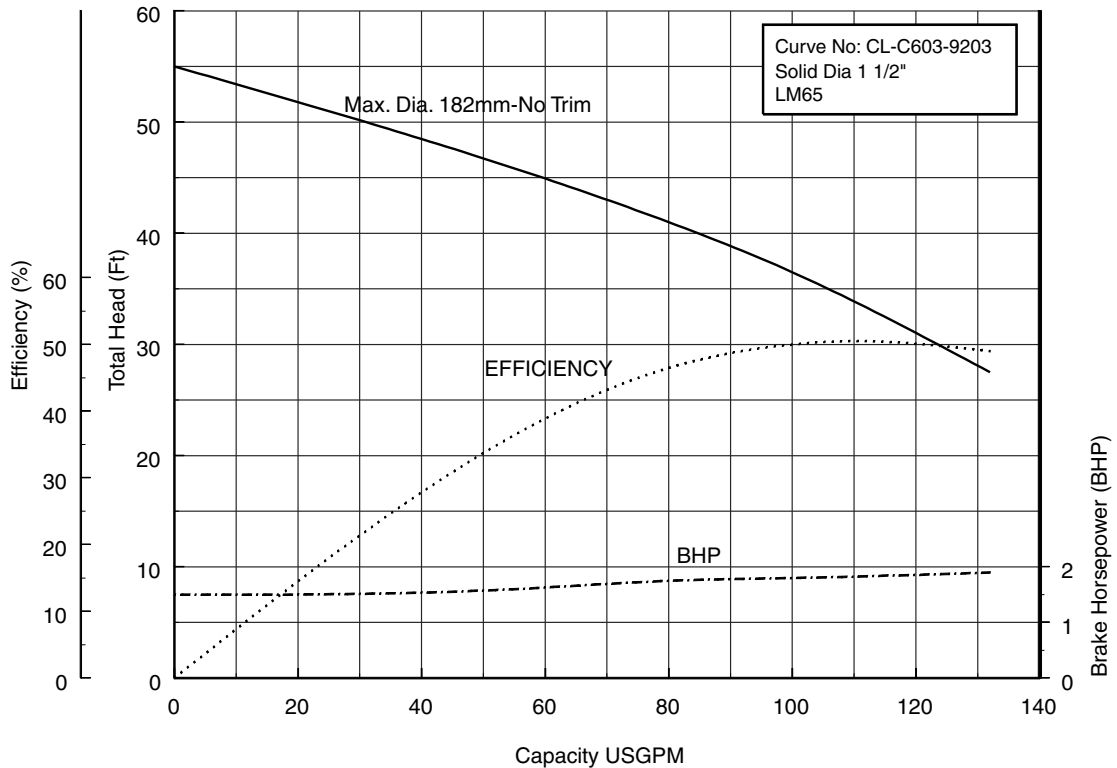

- 1 80CLU62.2S 3HP
- 2 80CLMU61.5 2HP
- 3 80CLMU62.2S 3HP

50CL6.75S 50CL6.75 (1HP) Synchronous Speed: 1800 RPM
2 inch Discharge

50CL61.5S 50CL61.5 (2HP) Synchronous Speed: 1800 RPM
2, 3 inch Discharge

80CLM61.5S 80CLM61.5 (2HP) Synchronous Speed: 1800 RPM 3, 4 inch Discharge

80CL62.2S (3HP) Synchronous Speed: 1800 RPM
3, 4 inch Discharge

80CLM62.2S (3HP) Synchronous Speed: 1800 RPM
3, 4 inch Discharge

80CL63.7S (5HP) Synchronous Speed: 1800 RPM
3, 4 inch Discharge

80CLM63.7S (5HP) Synchronous Speed: 1800 RPM
3, 4 inch Discharge

100CL61.5S 100CL61.5 (2HP) Synchronous Speed: 1800 RPM
3, 4 inch Discharge

100CL62.2S (3HP) Synchronous Speed: 1800 RPM
3, 4 inch Discharge

100CL63.7S (5HP) Synchronous Speed: 1800 RPM
3, 4 inch Discharge
