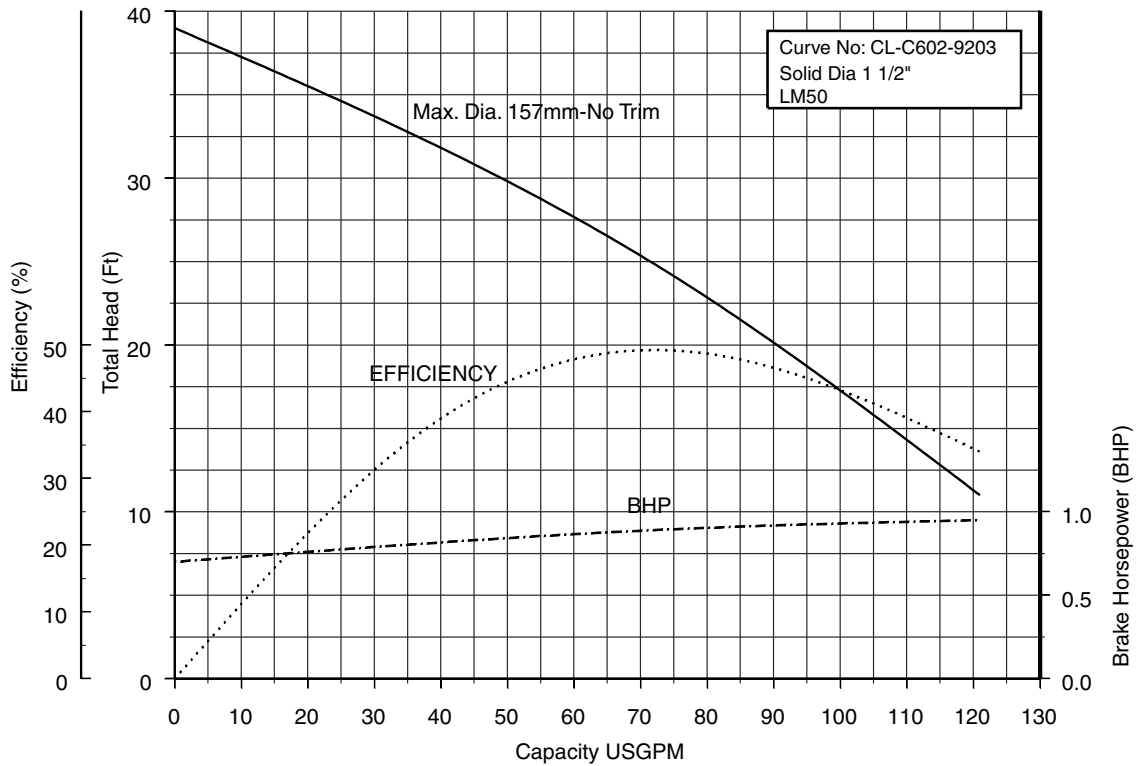

- 1 80CLU62.2S 3HP
- 2 80CLMU61.5 2HP
- 3 80CLMU62.2S 3HP

50CL6.75S 50CL6.75 (1HP) Synchronous Speed: 1800 RPM
2 inch Discharge

50CL61.5S 50CL61.5 (2HP) Synchronous Speed: 1800 RPM
2, 3 inch Discharge

80CLM61.5S 80CLM61.5 (2HP) Synchronous Speed: 1800 RPM 3, 4 inch Discharge

80CL62.2S (3HP) Synchronous Speed: 1800 RPM
3, 4 inch Discharge

80CLM62.2S (3HP) Synchronous Speed: 1800 RPM
3, 4 inch Discharge

80CL63.7S (5HP) Synchronous Speed: 1800 RPM
3, 4 inch Discharge

80CLM63.7S (5HP) Synchronous Speed: 1800 RPM
3, 4 inch Discharge

100CL61.5S 100CL61.5 (2HP) Synchronous Speed: 1800 RPM
3, 4 inch Discharge

100CL62.2S (3HP) Synchronous Speed: 1800 RPM
3, 4 inch Discharge

100CL63.7S (5HP) Synchronous Speed: 1800 RPM
3, 4 inch Discharge
