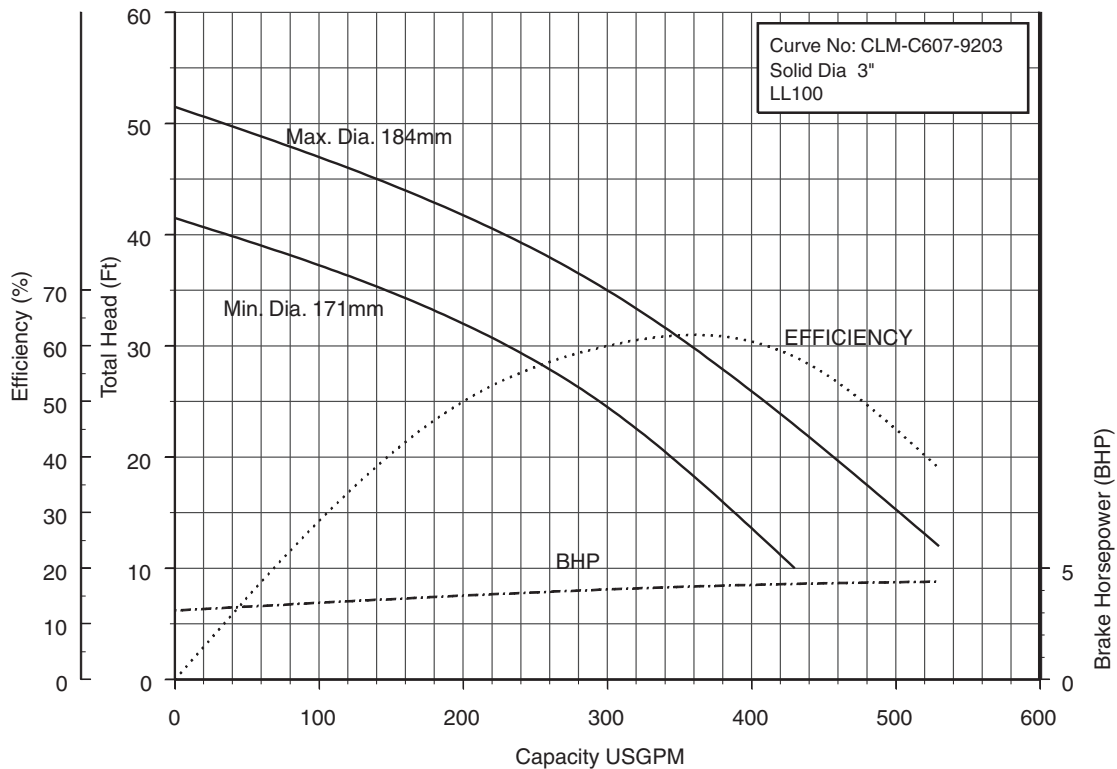

- 1 80CLU62.2S 3HP
- 2 80CLMU61.5 2HP
- 3 80CLMU62.2S 3HP

50CL6.75S 50CL6.75 (1HP) Synchronous Speed: 1800 RPM
2 inch Discharge

50CL61.5S 50CL61.5 (2HP) Synchronous Speed: 1800 RPM
2, 3 inch Discharge

80CLM61.5S 80CLM61.5 (2HP) Synchronous Speed: 1800 RPM 3, 4 inch Discharge

80CL62.2S (3HP) Synchronous Speed: 1800 RPM
3, 4 inch Discharge

80CLM62.2S (3HP) Synchronous Speed: 1800 RPM
3, 4 inch Discharge

80CL63.7S (5HP) Synchronous Speed: 1800 RPM
3, 4 inch Discharge

80CLM63.7S (5HP) Synchronous Speed: 1800 RPM
3, 4 inch Discharge

100CL61.5S 100CL61.5 (2HP) Synchronous Speed: 1800 RPM
3, 4 inch Discharge

100CL62.2S (3HP) Synchronous Speed: 1800 RPM
3, 4 inch Discharge

100CL63.7S (5HP) Synchronous Speed: 1800 RPM
3, 4 inch Discharge
