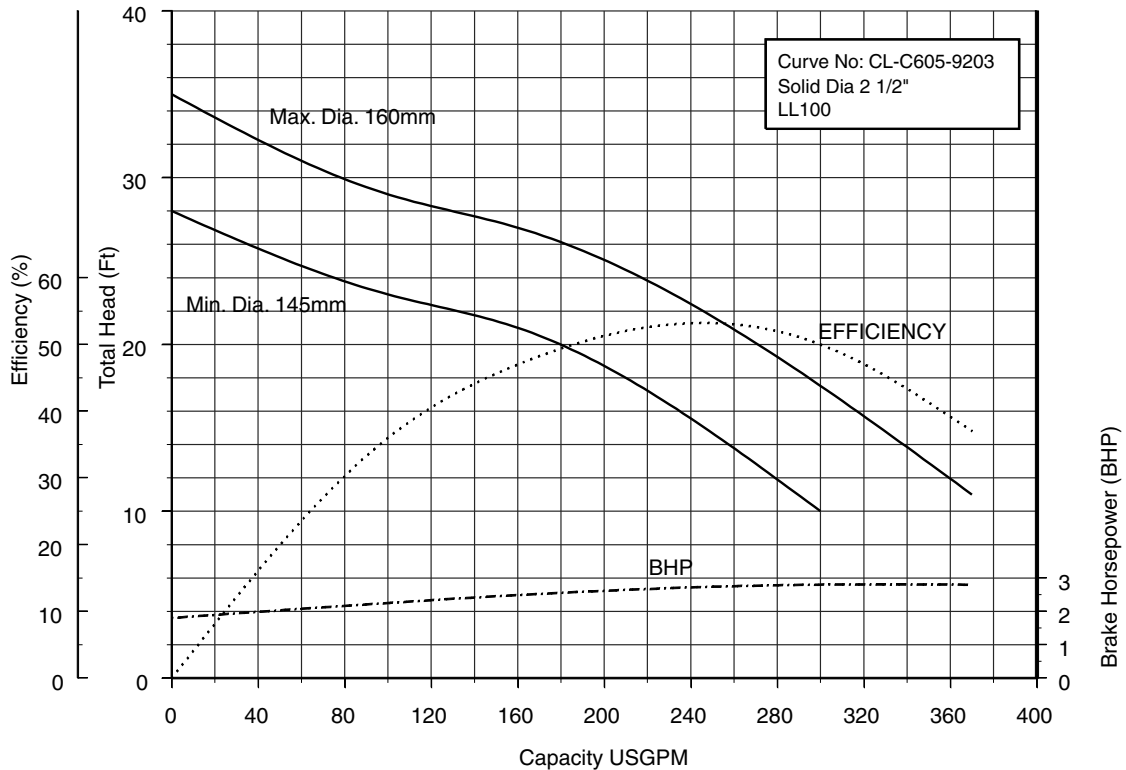

- 1 80CLU62.2S 3HP
- 2 80CLMU61.5 2HP
- 3 80CLMU62.2S 3HP

50CL6.75S 50CL6.75 (1HP) Synchronous Speed: 1800 RPM
2 inch Discharge

50CL61.5S 50CL61.5 (2HP) Synchronous Speed: 1800 RPM
2, 3 inch Discharge

80CLM61.5S 80CLM61.5 (2HP) Synchronous Speed: 1800 RPM 3, 4 inch Discharge

80CL62.2S (3HP) Synchronous Speed: 1800 RPM
3, 4 inch Discharge

80CLM62.2S (3HP) Synchronous Speed: 1800 RPM
3, 4 inch Discharge

80CL63.7S (5HP) Synchronous Speed: 1800 RPM
3, 4 inch Discharge

80CLM63.7S (5HP) Synchronous Speed: 1800 RPM
3, 4 inch Discharge

100CL61.5S 100CL61.5 (2HP) Synchronous Speed: 1800 RPM
3, 4 inch Discharge

100CL62.2S (3HP) Synchronous Speed: 1800 RPM
3, 4 inch Discharge

100CL63.7S (5HP) Synchronous Speed: 1800 RPM
3, 4 inch Discharge
