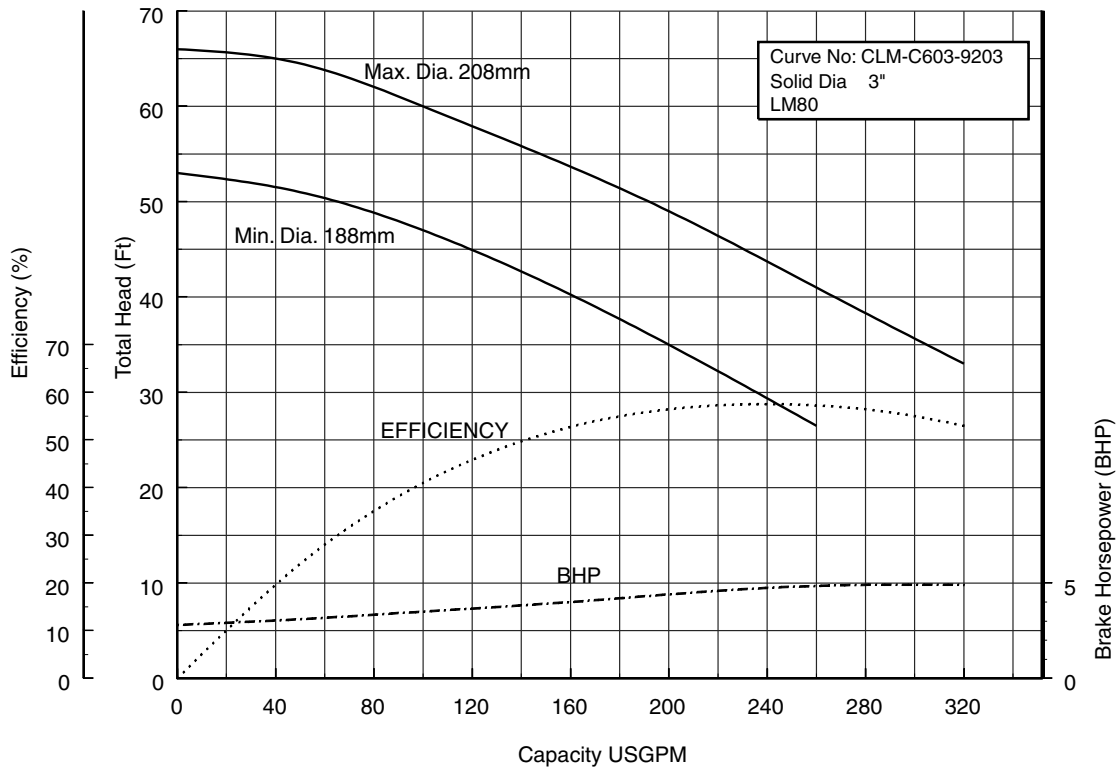

- 1 80CLU62.2S 3HP
- 2 80CLMU61.5 2HP
- 3 80CLMU62.2S 3HP

50CL6.75S 50CL6.75 (1HP) Synchronous Speed: 1800 RPM
2 inch Discharge

50CL61.5S 50CL61.5 (2HP) Synchronous Speed: 1800 RPM
2, 3 inch Discharge

80CLM61.5S 80CLM61.5 (2HP) Synchronous Speed: 1800 RPM 3, 4 inch Discharge

80CL62.2S (3HP) Synchronous Speed: 1800 RPM
3, 4 inch Discharge

80CLM62.2S (3HP) Synchronous Speed: 1800 RPM
3, 4 inch Discharge

80CL63.7S (5HP) Synchronous Speed: 1800 RPM
3, 4 inch Discharge

80CLM63.7S (5HP) Synchronous Speed: 1800 RPM
3, 4 inch Discharge

100CL61.5S 100CL61.5 (2HP) Synchronous Speed: 1800 RPM
3, 4 inch Discharge

100CL62.2S (3HP) Synchronous Speed: 1800 RPM
3, 4 inch Discharge

100CL63.7S (5HP) Synchronous Speed: 1800 RPM
3, 4 inch Discharge
