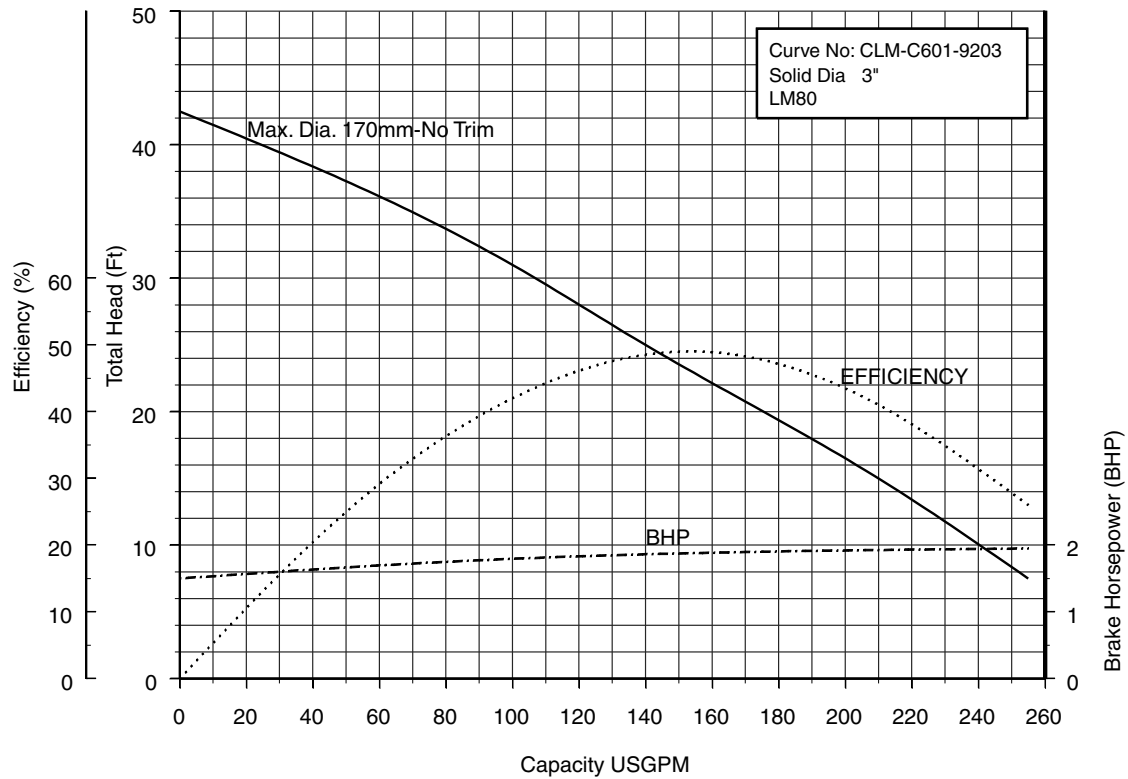

- 1 80CLU62.2S 3HP
- 2 80CLMU61.5 2HP
- 3 80CLMU62.2S 3HP

50CL6.75S 50CL6.75 (1HP) Synchronous Speed: 1800 RPM
2 inch Discharge

50CL61.5S 50CL61.5 (2HP) Synchronous Speed: 1800 RPM
2, 3 inch Discharge

80CLM61.5S 80CLM61.5 (2HP) Synchronous Speed: 1800 RPM 3, 4 inch Discharge

80CL62.2S (3HP) Synchronous Speed: 1800 RPM
3, 4 inch Discharge

80CLM62.2S (3HP) Synchronous Speed: 1800 RPM
3, 4 inch Discharge

80CL63.7S (5HP) Synchronous Speed: 1800 RPM
3, 4 inch Discharge

80CLM63.7S (5HP) Synchronous Speed: 1800 RPM
3, 4 inch Discharge

100CL61.5S 100CL61.5 (2HP) Synchronous Speed: 1800 RPM
3, 4 inch Discharge

100CL62.2S (3HP) Synchronous Speed: 1800 RPM
3, 4 inch Discharge

100CL63.7S (5HP) Synchronous Speed: 1800 RPM
3, 4 inch Discharge
