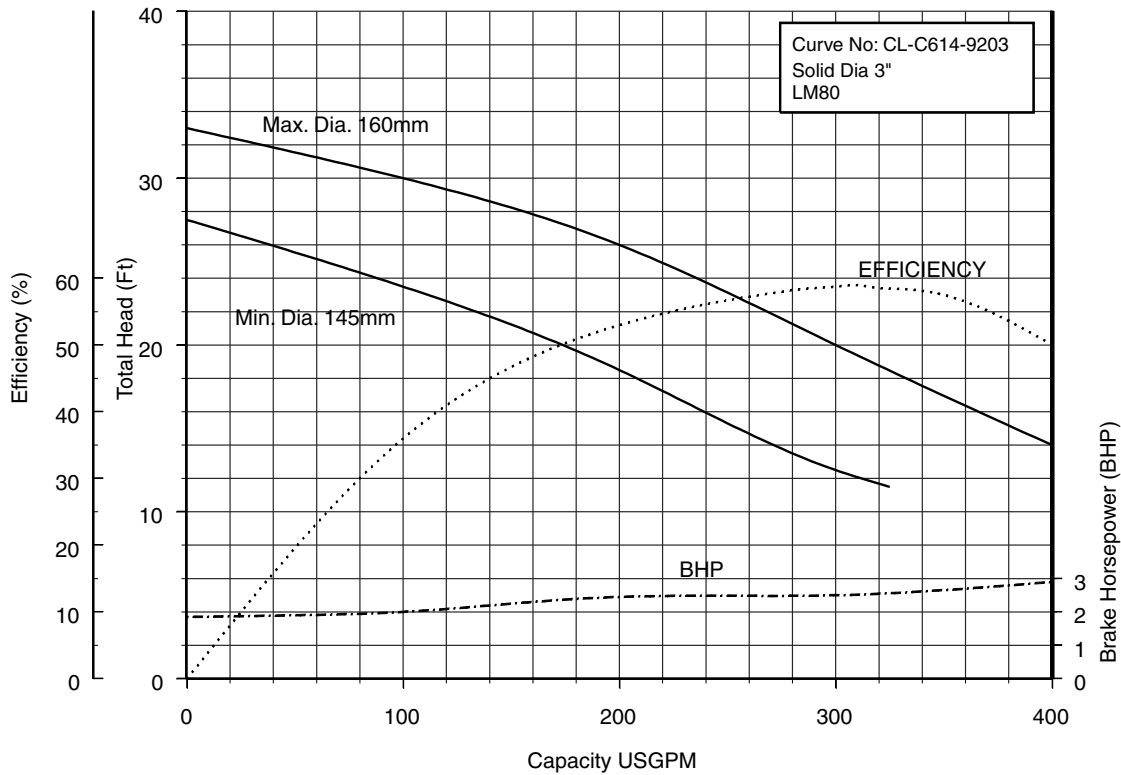

- 1 80CLU62.2S 3HP
- 2 80CLMU61.5 2HP
- 3 80CLMU62.2S 3HP

50CL6.75S 50CL6.75 (1HP) Synchronous Speed: 1800 RPM
2 inch Discharge

50CL61.5S 50CL61.5 (2HP) Synchronous Speed: 1800 RPM
2, 3 inch Discharge

80CLM61.5S 80CLM61.5 (2HP) Synchronous Speed: 1800 RPM 3, 4 inch Discharge

80CL62.2S (3HP) Synchronous Speed: 1800 RPM
3, 4 inch Discharge

80CLM62.2S (3HP) Synchronous Speed: 1800 RPM
3, 4 inch Discharge

80CL63.7S (5HP) Synchronous Speed: 1800 RPM
3, 4 inch Discharge

80CLM63.7S (5HP) Synchronous Speed: 1800 RPM
3, 4 inch Discharge

100CL61.5S 100CL61.5 (2HP) Synchronous Speed: 1800 RPM
3, 4 inch Discharge

100CL62.2S (3HP) Synchronous Speed: 1800 RPM
3, 4 inch Discharge

100CL63.7S (5HP) Synchronous Speed: 1800 RPM
3, 4 inch Discharge
