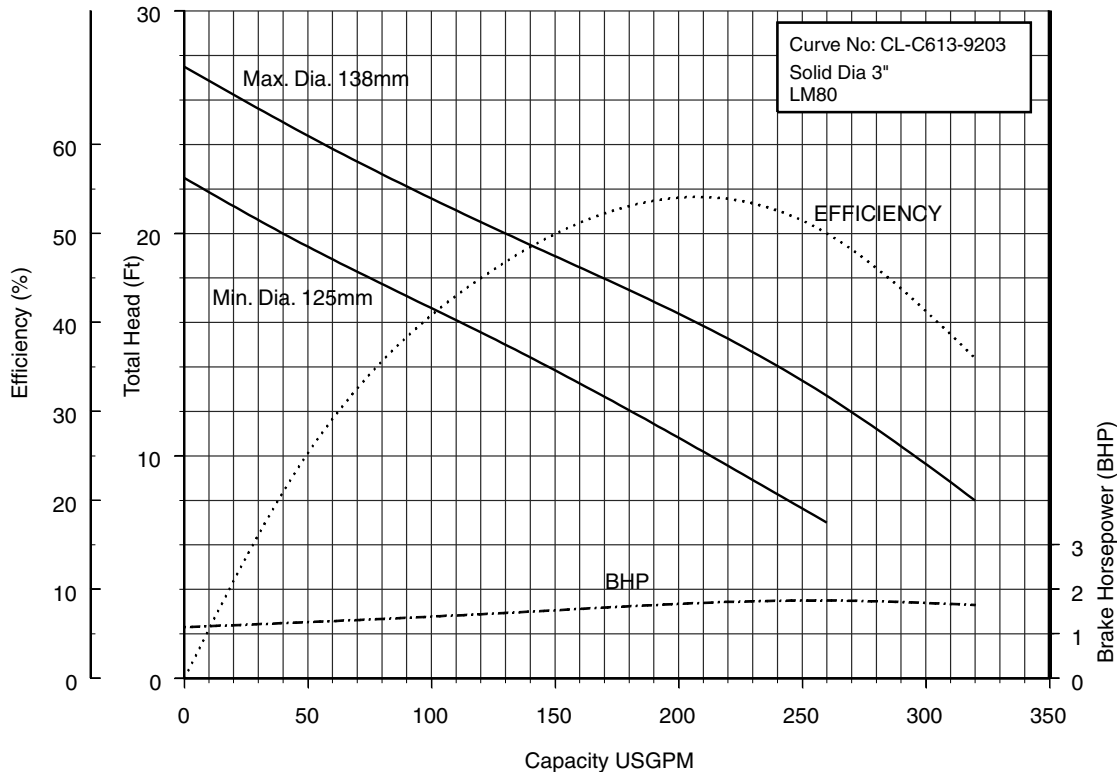

- 1 80CLU62.2S 3HP
- 2 80CLMU61.5 2HP
- 3 80CLMU62.2S 3HP

50CL6.75S 50CL6.75 (1HP) Synchronous Speed: 1800 RPM
2 inch Discharge

50CL61.5S 50CL61.5 (2HP) Synchronous Speed: 1800 RPM
2, 3 inch Discharge

80CLM61.5S 80CLM61.5 (2HP) Synchronous Speed: 1800 RPM 3, 4 inch Discharge

80CL62.2S (3HP) Synchronous Speed: 1800 RPM
3, 4 inch Discharge

80CLM62.2S (3HP) Synchronous Speed: 1800 RPM
3, 4 inch Discharge

80CL63.7S (5HP) Synchronous Speed: 1800 RPM
3, 4 inch Discharge

80CLM63.7S (5HP) Synchronous Speed: 1800 RPM
3, 4 inch Discharge

100CL61.5S 100CL61.5 (2HP) Synchronous Speed: 1800 RPM
3, 4 inch Discharge

100CL62.2S (3HP) Synchronous Speed: 1800 RPM
3, 4 inch Discharge

100CL63.7S (5HP) Synchronous Speed: 1800 RPM
3, 4 inch Discharge
