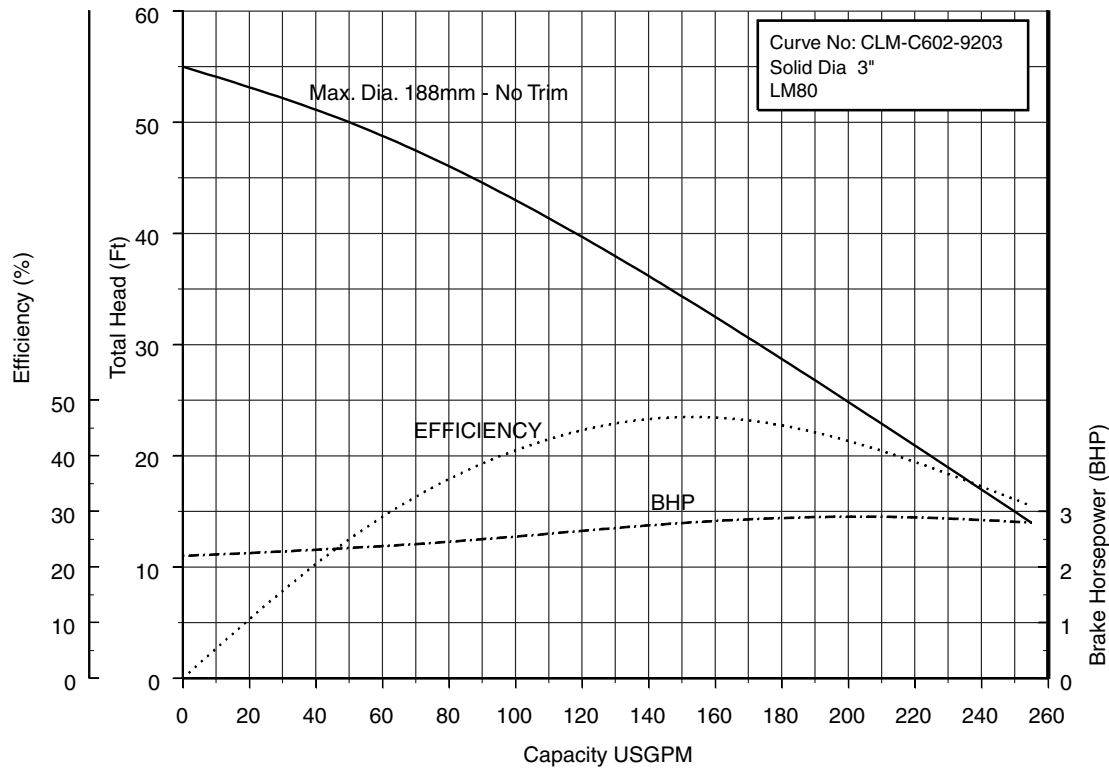

- 1 80CLU62.2S 3HP
- 2 80CLMU61.5 2HP
- 3 80CLMU62.2S 3HP

50CL6.75S 50CL6.75 (1HP) Synchronous Speed: 1800 RPM
2 inch Discharge

50CL61.5S 50CL61.5 (2HP) Synchronous Speed: 1800 RPM
2, 3 inch Discharge

80CLM61.5S 80CLM61.5 (2HP) Synchronous Speed: 1800 RPM 3, 4 inch Discharge

80CL62.2S (3HP) Synchronous Speed: 1800 RPM
3, 4 inch Discharge

80CLM62.2S (3HP) Synchronous Speed: 1800 RPM
3, 4 inch Discharge

80CL63.7S (5HP) Synchronous Speed: 1800 RPM
3, 4 inch Discharge

80CLM63.7S (5HP) Synchronous Speed: 1800 RPM
3, 4 inch Discharge

100CL61.5S 100CL61.5 (2HP) Synchronous Speed: 1800 RPM
3, 4 inch Discharge

100CL62.2S (3HP) Synchronous Speed: 1800 RPM
3, 4 inch Discharge

100CL63.7S (5HP) Synchronous Speed: 1800 RPM
3, 4 inch Discharge
