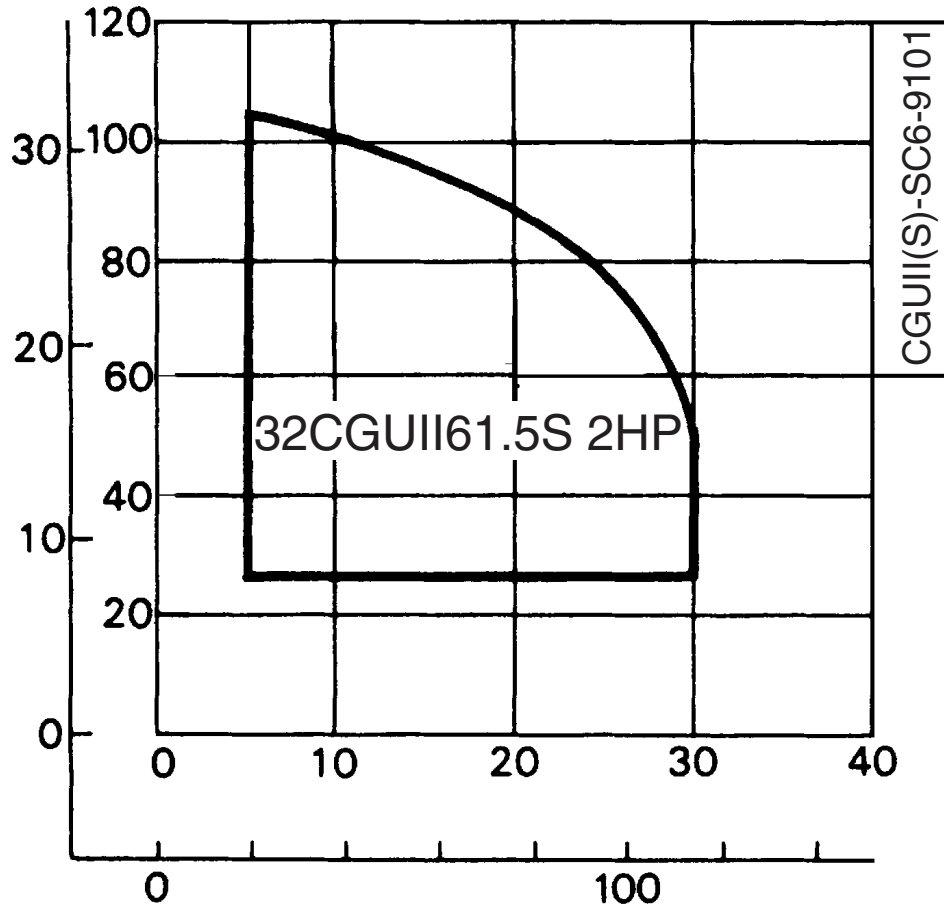

Single phase

Selection Chart
Single and Three Phase

32CGUI61.5S (2HP) Synchronous Speed: 3600 RPM
1 1/4 inch Discharge

32CGF61.5S 32CGFU61.5 (2HP) Synchronous Speed: 3600 RPM 1 1/4 inch Discharge

50CGF62.2S 50CGFU62.2 (3HP) Synchronous Speed: 3600 RPM 2 inch Discharge

50CGF63.7S 50CGFU63.7 (5HP) Synchronous Speed: 3600 RPM 2 inch Discharge
