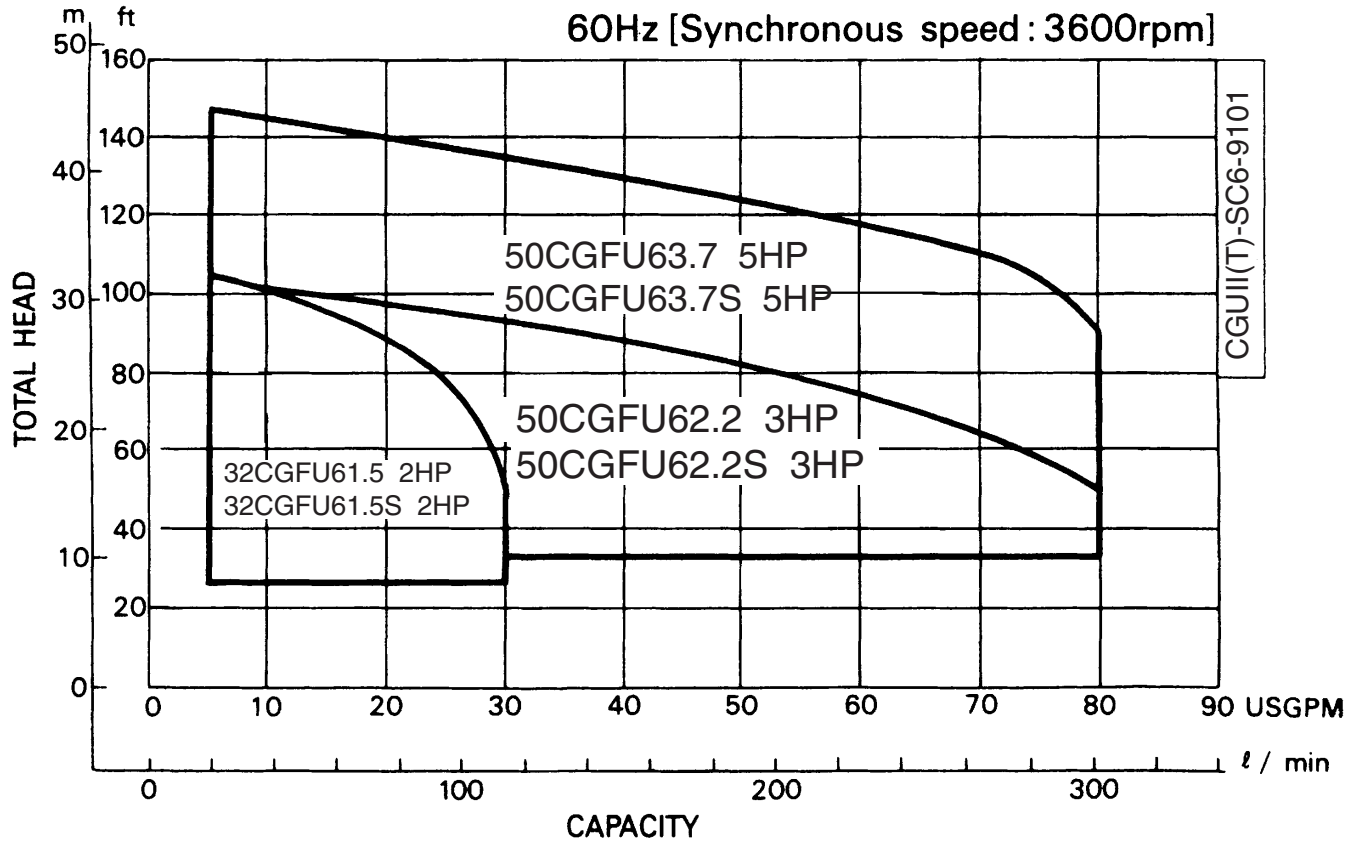

Single phase

Selection Chart
Single and Three Phase

32CGUI61.5S (2HP) Synchronous Speed: 3600 RPM
1 1/4 inch Discharge

32CGF61.5S 32CGFU61.5 (2HP) Synchronous Speed: 3600 RPM 1 1/4 inch Discharge

50CGF62.2S 50CGFU62.2 (3HP) Synchronous Speed: 3600 RPM 2 inch Discharge

50CGF63.7S 50CGFU63.7 (5HP) Synchronous Speed: 3600 RPM 2 inch Discharge
