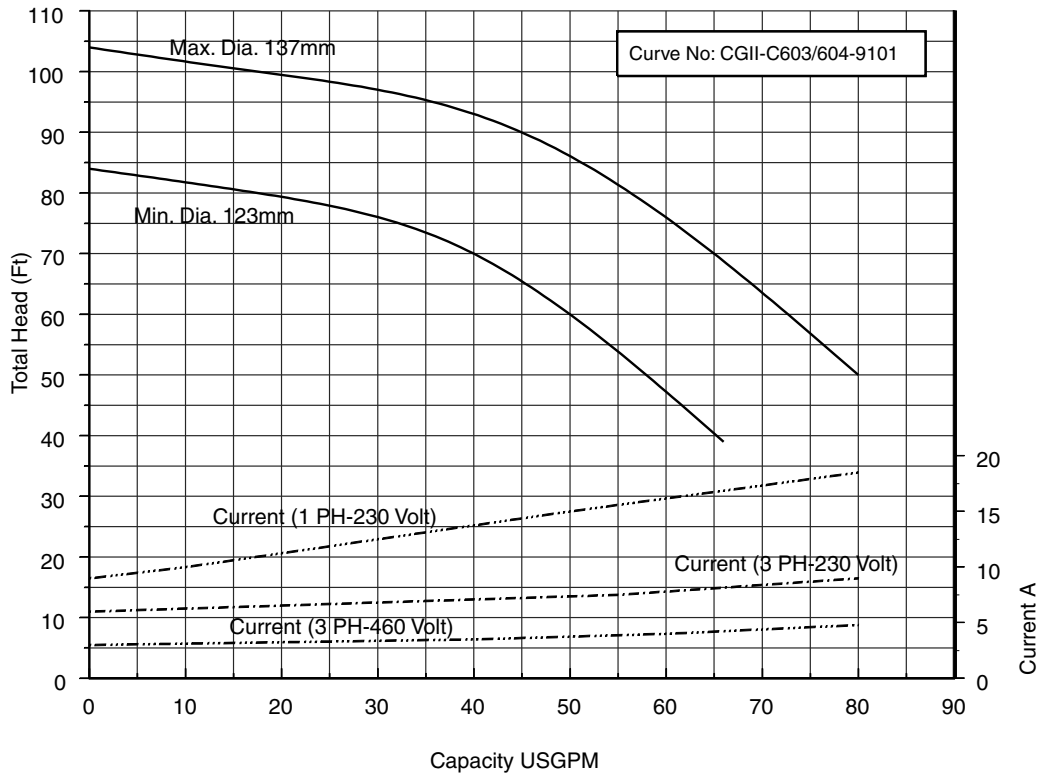

Single phase

Selection Chart
Single and Three Phase

32CGUI61.5S (2HP) Synchronous Speed: 3600 RPM
1 1/4 inch Discharge

32CGF61.5S 32CGFU61.5 (2HP) Synchronous Speed: 3600 RPM 1 1/4 inch Discharge

50CGF62.2S 50CGFU62.2 (3HP) Synchronous Speed: 3600 RPM 2 inch Discharge

50CGF63.7S 50CGFU63.7 (5HP) Synchronous Speed: 3600 RPM 2 inch Discharge
