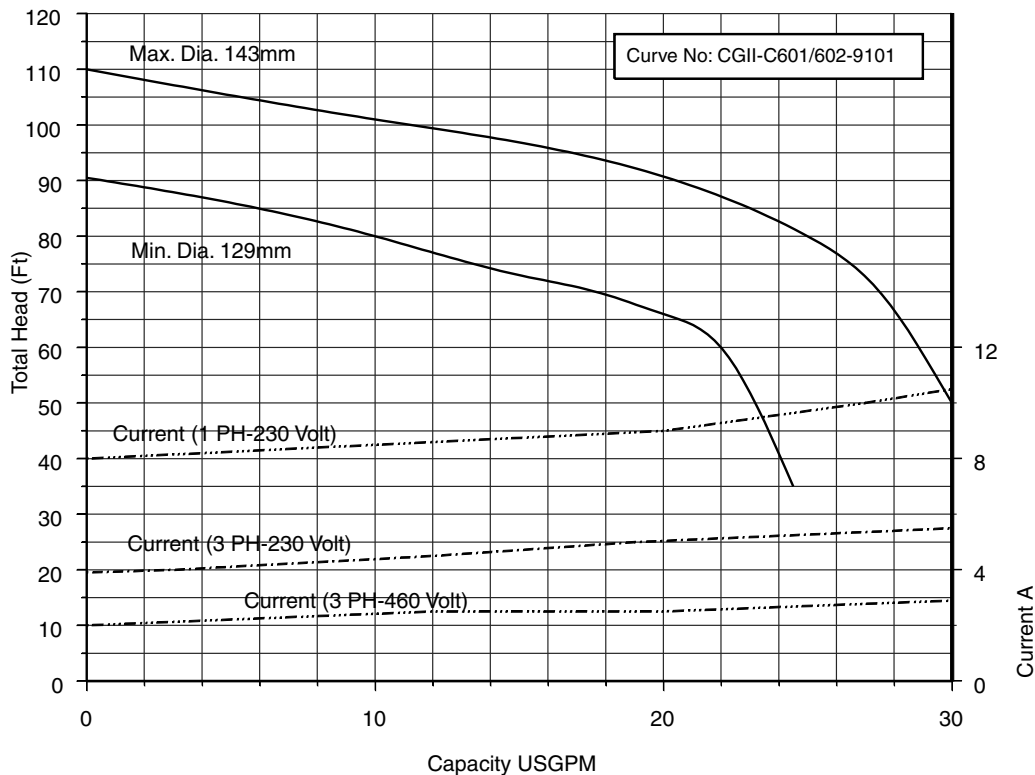

Single phase

Selection Chart
Single and Three Phase

32CGUI61.5S (2HP) Synchronous Speed: 3600 RPM
1 1/4 inch Discharge

32CGF61.5S 32CGFU61.5 (2HP) Synchronous Speed: 3600 RPM 1 1/4 inch Discharge

50CGF62.2S 50CGFU62.2 (3HP) Synchronous Speed: 3600 RPM 2 inch Discharge

50CGF63.7S 50CGFU63.7 (5HP) Synchronous Speed: 3600 RPM 2 inch Discharge
