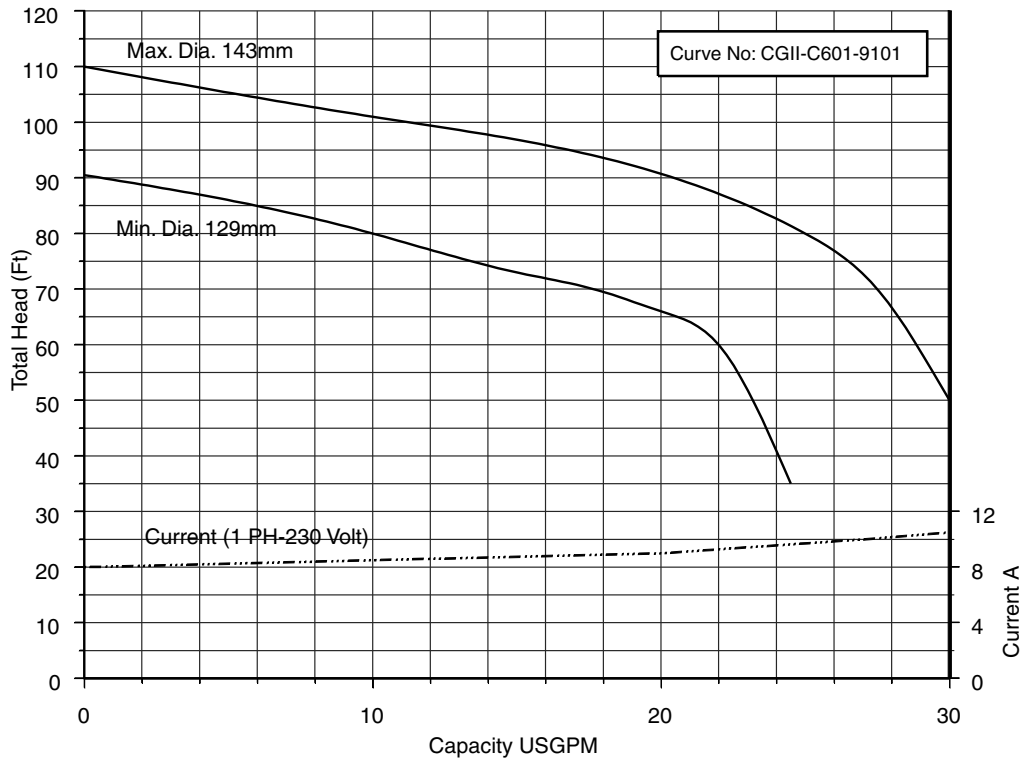

Single phase

Selection Chart
Single and Three Phase

32CGUI61.5S (2HP) Synchronous Speed: 3600 RPM
1 1/4 inch Discharge

32CGF61.5S 32CGFU61.5 (2HP) Synchronous Speed: 3600 RPM 1 1/4 inch Discharge

50CGF62.2S 50CGFU62.2 (3HP) Synchronous Speed: 3600 RPM 2 inch Discharge

50CGF63.7S 50CGFU63.7 (5HP) Synchronous Speed: 3600 RPM 2 inch Discharge
