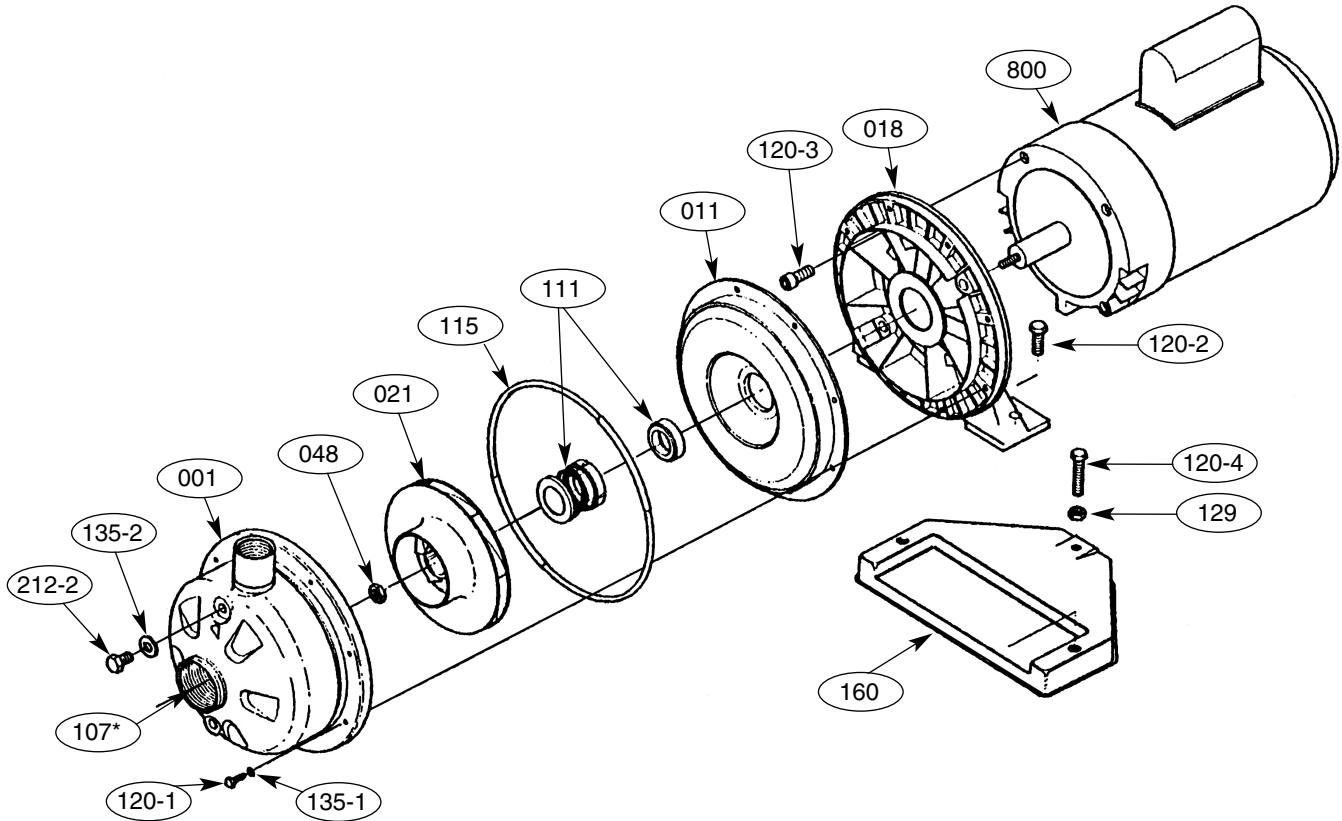

Model CDU
EBARA Stainless Steel Centrifugal Pumps
Sectional View

Part No.	Part Name	Material	No. for 1 Unit
001	Casing	304L Stainless	1
011	Casing cover	304L Stainless	1
018	Bracket	Aluminum	1
021	Impeller	304L Stainless	1
048	Impeller nut	304L Stainless	1
107*	Casing ring (*CDU 70 series only)	Viton	1
111	Mechanical seal	—	1
115	O-Ring	Viton	1
120-1	Bolt	304L Stainless	8
120-2	Bolt	304L Stainless	2
120-3	Bolt	304L Stainless	4
120-4	Bolt	304L Stainless	1
129	Nut	304L Stainless	1
135-1	Washer	304L Stainless	8
135-2	Washer	Aluminum	2
160	Base	Steel	1
212-2	Plug	304L Stainless	2
800	Motor	—	1