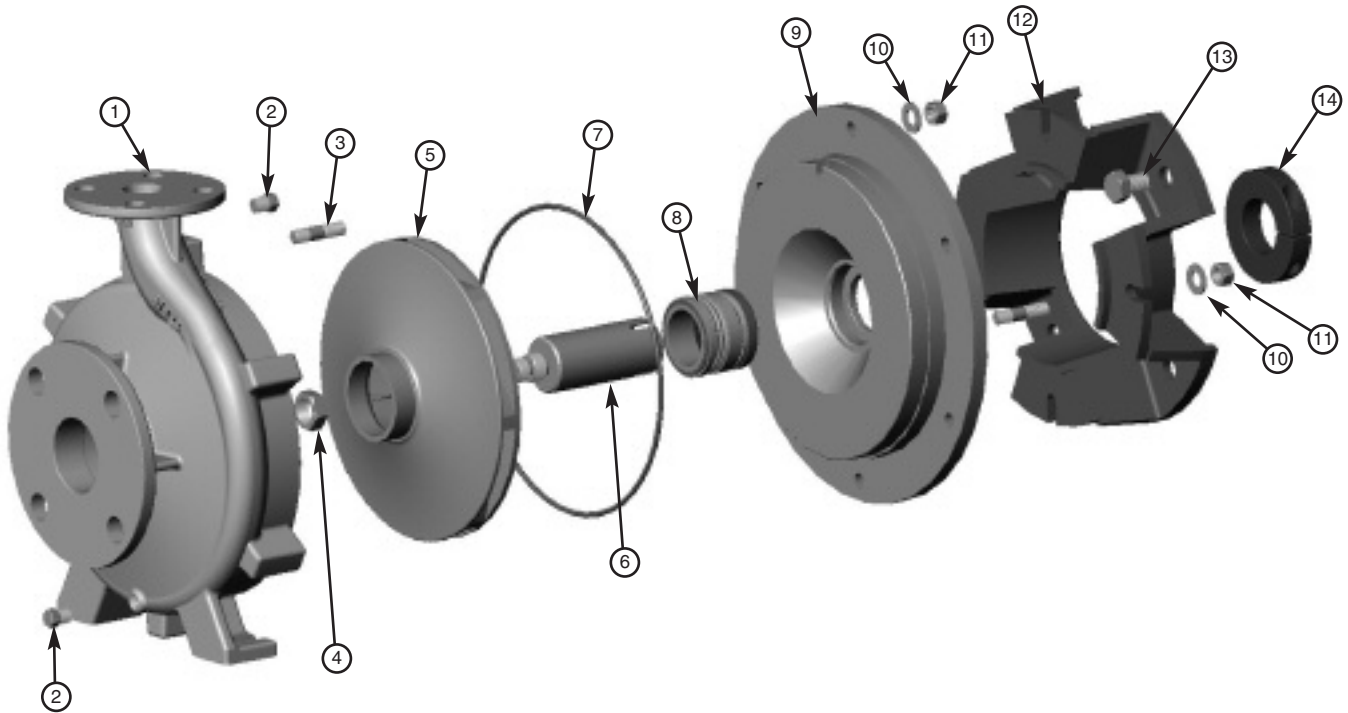

MP PUMPS SERVICE PARTS LIST

CHEMFLO 5 & 6

Pumpak

PART NO.	ITEM NO.	DESCRIPTION	QTY.	PART NO.	ITEM NO.	DESCRIPTION	QTY.
31098	1	Volute SS Chem 5 2x1.5	1	31374	8	Mech. Seal - 1.5" T-2100*	1
31469		Volute SS Chem 6 3x2	1	31093	9	Seal Housing SS Chem 5 & 6	1
21255	2	Pipe Plug SS - 1/8" NPT	2	31711	10	Motor Adapter 145TC	1
33161	3	Stud SS - 3/8-16 x 2"	4	31091		Motor Adapter 184TC/215TC	1
29194	4	Hex Jam Nut SS - 5/8-18*	1	28053	11	Washer SS - 3/8"	4
31096	5	Impeller SS - 6.18" Chem 5	1	21268	12	Hex Nut SS - 3/8-16	4
31467		Impeller SS - 6.18" Chem 6	1	31235	13	Capscrew SS 1/2-13	4
31806	6	Drive Sleeve SS 145TC*	1	23039	14	Clamp Assembly 1" 145TC	1
31094		Drive Sleeve SS 184TC	1	31099		Clamp Assembly 1.38" 184TC	1
31311		Drive Sleeve SS 215TC	1	31312		Clamp Assembly 1.5" 215TC	1
31233	7	O-Ring Viton*	1				

Pumpak

PART NO.	ITEM NO.	DESCRIPTION	QTY.	PART NO.	ITEM NO.	DESCRIPTION	QTY.
31424	1	Volute SS Chem 7 2x1	1	31374	8	Mech. Seal - 1.5" T-2100*	1
31650		Volute SS Chem 8 3x1.5	1	31426	9	Seal Housing SS	1
21255	2	Pipe Plug SS - 1/8" NPT	2	28053	10	Washer SS - 3/8"	10
21260	3	Stud SS - 3/8-16 x 1.44"	10	21268	11	Hex Nut SS - 3/8-16	10
29194	4	Hex Jam Nut SS - 5/8-18*	1	31711	12	Motor Adapter 145TC	1
31429	5	Impeller SS - 7.95" Chem 7	1	31091		Motor Adapter 184TC/215TC	1
31648		Impeller SS - 7.95" Chem 8	1	31235	13	Capscrew SS 1/2-13	4
31806	6	Drive Sleeve SS 145TC*	1	23039	14	Clamp Assembly 1" 145TC	1
31094		Drive Sleeve SS 184TC	1	31099		Clamp Assembly 1.38" 184TC	1
31311		Drive Sleeve SS 215TC	1	31312		Clamp Assembly 1.5" 215TC	1
31430	7	O-Ring Viton*	1				