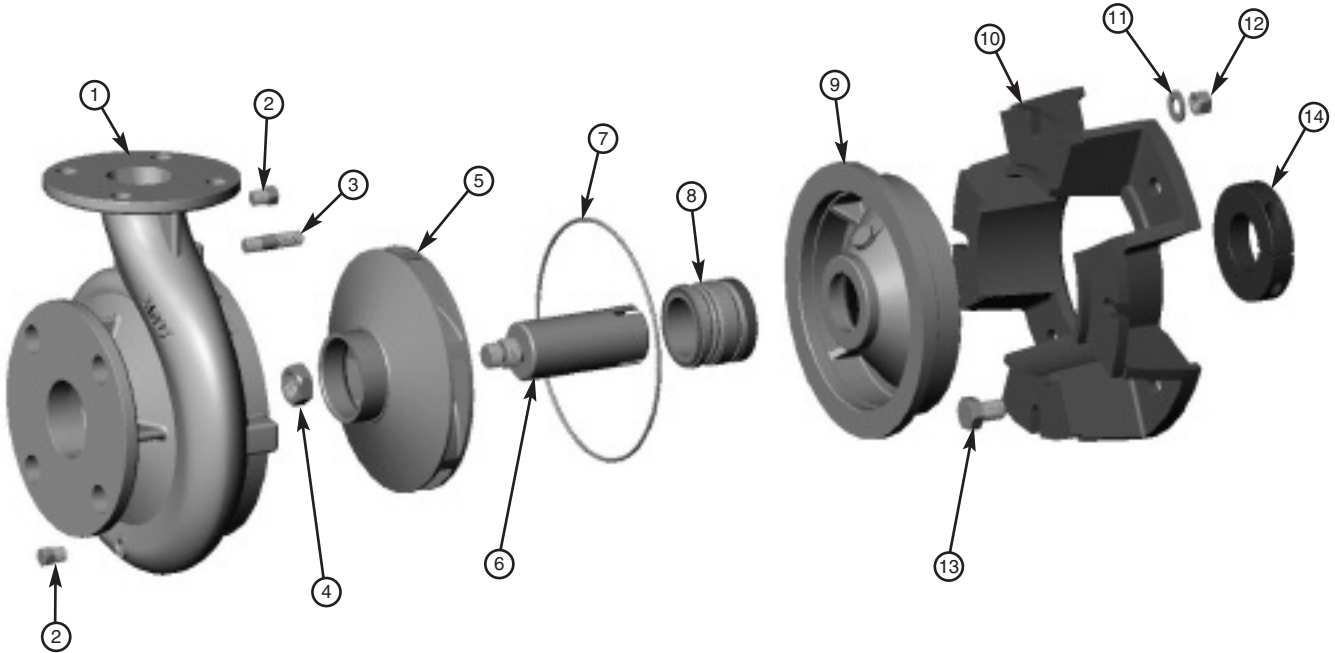

MP PUMPS SERVICE PARTS LIST

CHEMFLO 5 & 6

Pumpak

PART NO.	ITEM NO.	DESCRIPTION	QTY.	PART NO.	ITEM NO.	DESCRIPTION	QTY.
31098	1	Volute SS Chem 5 2x1.5	1	31374	8	Mech. Seal - 1.5" T-2100*	1
31469		Volute SS Chem 6 3x2	1	31093	9	Seal Housing SS Chem 5 & 6	1
21255	2	Pipe Plug SS - 1/8" NPT	2	31711	10	Motor Adapter 145TC	1
33161	3	Stud SS - 3/8-16 x 2"	4	31091		Motor Adapter 184TC/215TC	1
29194	4	Hex Jam Nut SS - 5/8-18*	1	28053	11	Washer SS - 3/8"	4
31096	5	Impeller SS - 6.18" Chem 5	1	21268	12	Hex Nut SS - 3/8-16	4
31467		Impeller SS - 6.18" Chem 6	1	31235	13	Capscrew SS 1/2-13	4
31806	6	Drive Sleeve SS 145TC*	1	23039	14	Clamp Assembly 1" 145TC	1
31094		Drive Sleeve SS 184TC	1	31099		Clamp Assembly 1.38" 184TC	1
31311		Drive Sleeve SS 215TC	1	31312		Clamp Assembly 1.5" 215TC	1
31233	7	O-Ring Viton*	1				

Pumpak

PART NO.	ITEM NO.	DESCRIPTION	QTY.	PART NO.	ITEM NO.	DESCRIPTION	QTY.
31424	1	Volute SS Chem 7 2x1	1	31374	8	Mech. Seal - 1.5" T-2100*	1
31650		Volute SS Chem 8 3x1.5	1	31426	9	Seal Housing SS	1
21255	2	Pipe Plug SS - 1/8" NPT	2	28053	10	Washer SS - 3/8"	10
21260	3	Stud SS - 3/8-16 x 1.44"	10	21268	11	Hex Nut SS - 3/8-16	10
29194	4	Hex Jam Nut SS - 5/8-18*	1	31711	12	Motor Adapter 145TC	1
31429	5	Impeller SS - 7.95" Chem 7	1	31091		Motor Adapter 184TC/215TC	1
31648		Impeller SS - 7.95" Chem 8	1	31235	13	Capscrew SS 1/2-13	4
31806	6	Drive Sleeve SS 145TC*	1	23039	14	Clamp Assembly 1" 145TC	1
31094		Drive Sleeve SS 184TC	1	31099		Clamp Assembly 1.38" 184TC	1
31311		Drive Sleeve SS 215TC	1	31312		Clamp Assembly 1.5" 215TC	1
31430	7	O-Ring Viton*	1				