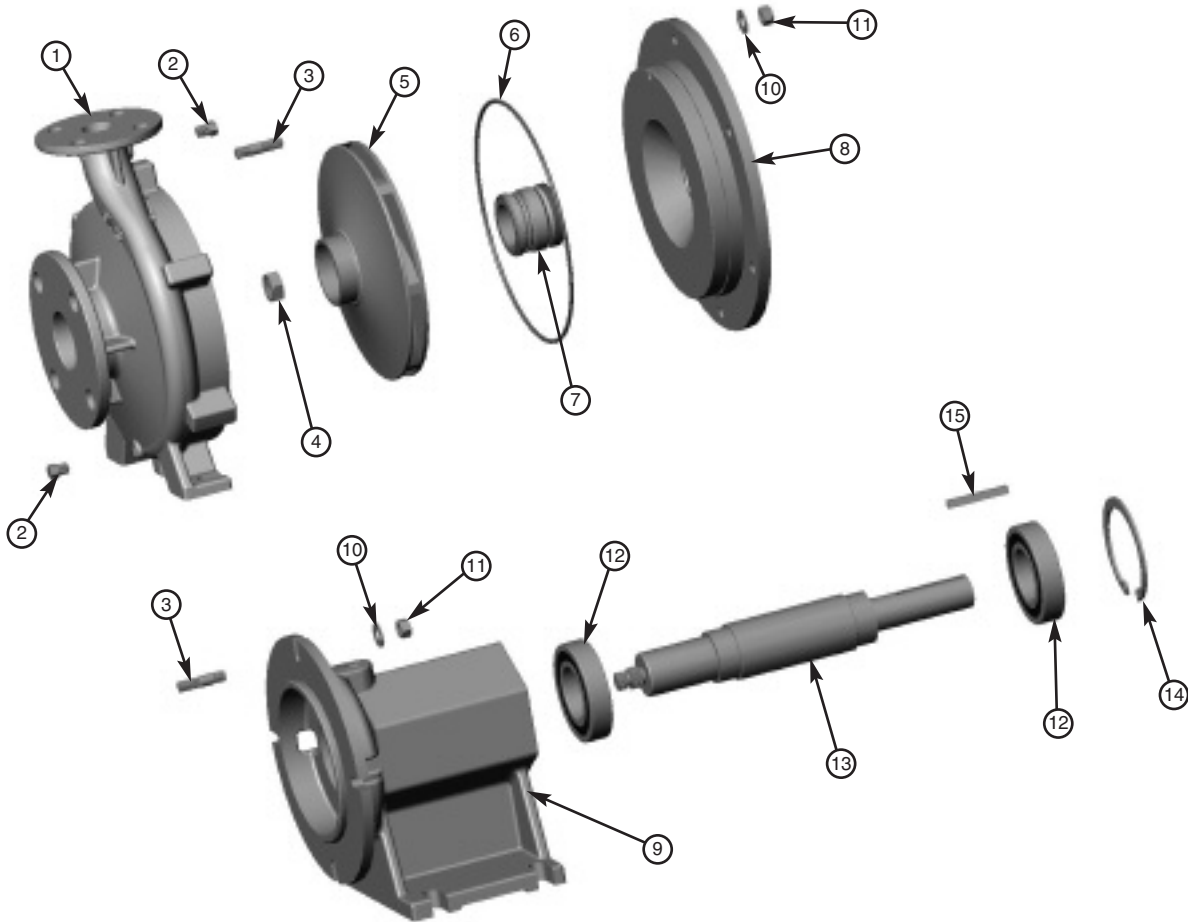

MP PUMPS SERVICE PARTS LIST

CHEMFLO 5 & 6

Pedestal Pump

PART NO.	ITEM NO.	DESCRIPTION	QTY.	PART NO.	ITEM NO.	DESCRIPTION	QTY.
31098	1	Volute SS CHEM 5 2 x 1.5	1	31093	8	Seal Housing SS	1
31469		Volute SS CHEM 6 3 x 2	1	31656	9	Bearing Housing	1
21255	2	Pipe Plug SS - 1/8" NPT	2	28053	10	Washer SS - 3/8"	4
33161	3	Stud SS - 3/8-16 x 2	4	21268	11	Hex Nut SS - 3/8-16	4
29194	4	Hex Jam Nut SS - 5/8-18*	1	31804	12	Ball Bearing*	2
31096	5	Impeller SS - 6.18" CF5	1	31802	13	Drive Shaft SS	1
31467		Impeller SS - 6.18" CF6	1	31803	14	Snap Ring	1
31233	6	O-Ring Viton*	1	33232	15	Square Key - .25"	1
31374	7	Mechanical Seal - 1.5" T-2100*	1				

Pedestal Pump

PART NO.	ITEM NO.	DESCRIPTION	QTY.	PART NO.	ITEM NO.	DESCRIPTION	QTY.
31424	1	Volute SS CHEM 7 2 x 1	1	31426	8	Seal Housing SS	1
31650		Volute SS CHEM 8 3 x 1.5	1	31656	9	Bearing Housing	1
21255	2	Pipe Plug SS - 1/8" NPT	2	28053	10	Washer SS - 3/8"	10
21261	3	Stud SS - 3/8-16 x 1 5/8"	10	21268	11	Hex Nut SS - 3/8-16	10
29194	4	Hex Jam Nut SS - 5/8-18"	1	31804	12	Ball Bearing*	2
31429	5	Impeller SS - 7.95" CF7	1	31802	13	Drive Shaft SS	1
31648		Impeller SS - 7.95" CF8	1	31803	14	Snap Ring	1
31430	6	O-Ring Viton*	1	33232	15	Square Key - .25"	1
31374	7	Mechanical Seal* - 1.5" T-2100	1				