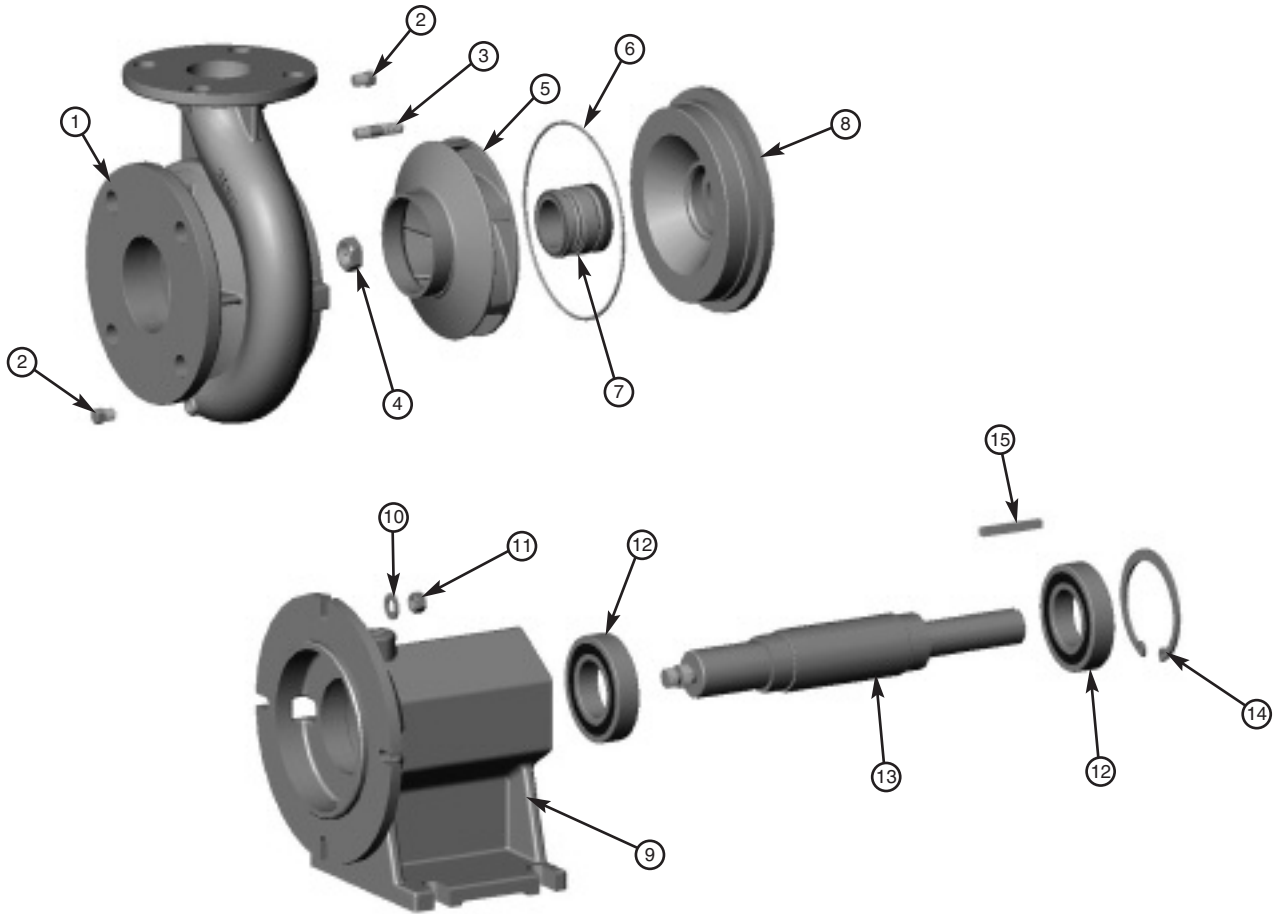

MP PUMPS SERVICE PARTS LIST

CHEMFLO 5 & 6

Pedestal Pump

PART NO.	ITEM NO.	DESCRIPTION	QTY.	PART NO.	ITEM NO.	DESCRIPTION	QTY.
31098	1	Volute SS CHEM 5 2 x 1.5	1	31093	8	Seal Housing SS	1
31469		Volute SS CHEM 6 3 x 2	1	31656	9	Bearing Housing	1
21255	2	Pipe Plug SS - 1/8" NPT	2	28053	10	Washer SS - 3/8"	4
33161	3	Stud SS - 3/8-16 x 2	4	21268	11	Hex Nut SS - 3/8-16	4
29194	4	Hex Jam Nut SS - 5/8-18*	1	31804	12	Ball Bearing*	2
31096	5	Impeller SS - 6.18" CF5	1	31802	13	Drive Shaft SS	1
31467		Impeller SS - 6.18" CF6	1	31803	14	Snap Ring	1
31233	6	O-Ring Viton*	1	33232	15	Square Key - .25"	1
31374	7	Mechanical Seal - 1.5" T-2100*	1				

Pedestal Pump

PART NO.	ITEM NO.	DESCRIPTION	QTY.	PART NO.	ITEM NO.	DESCRIPTION	QTY.
31424	1	Volute SS CHEM 7 2 x 1	1	31426	8	Seal Housing SS	1
31650		Volute SS CHEM 8 3 x 1.5	1	31656	9	Bearing Housing	1
21255	2	Pipe Plug SS - 1/8" NPT	2	28053	10	Washer SS - 3/8"	10
21261	3	Stud SS - 3/8-16 x 1 5/8"	10	21268	11	Hex Nut SS - 3/8-16	10
29194	4	Hex Jam Nut SS - 5/8-18"	1	31804	12	Ball Bearing*	2
31429	5	Impeller SS - 7.95" CF7	1	31802	13	Drive Shaft SS	1
31648		Impeller SS - 7.95" CF8	1	31803	14	Snap Ring	1
31430	6	O-Ring Viton*	1	33232	15	Square Key - .25"	1
31374	7	Mechanical Seal* - 1.5" T-2100	1				