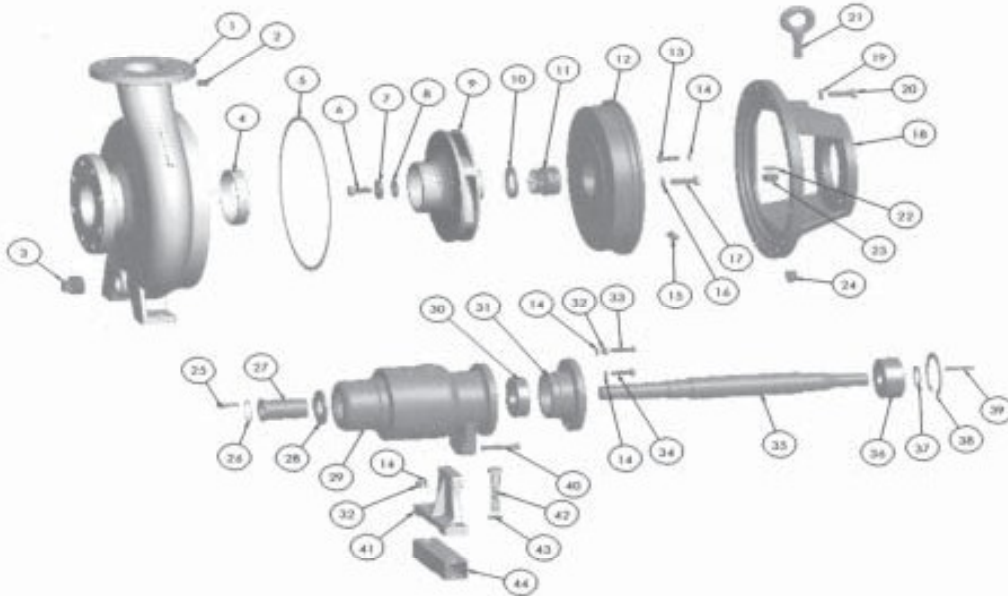

MP PUMPS SERVICE PARTS LIST

Pedestal Mount Centrifugal Pump

S700 4" x 3" x 13

PART NO.	ITEM NO.	DESCRIPTION	QTY.	PART NO.	ITEM NO.	DESCRIPTION	QTY.
27159	1	Housing Assembly	1	26686	21	Eye bolt	1
41475	2	Drain Plug 1/4"	incl.	26258	22	Washer	1
27205	3	Drain plug 1.25"	incl.	22461	23	Nut 5/8-11	1
26673	4	Wear Ring	incl.	41479	24	Drain plug 1/2"	1
* 27146	5	Gasket - housing	1	25299	25	Key 1/4 Sq. x 1.5"	1
26674	6	Seelbolt	1	* 33472	26	O-ring	1
26675	7	Washer - impeller	1	* 33059	27	Shaft Sleeve	1
* 27403	8	Gasket - rulon	1	26680	28	Slinger	1
27140	9	Impeller 13"	1	33056	29	Bearing Body	1
27141	9	Impeller 12"	1	33053	30	Ball Bearing - Single	1
27143	9	Impeller 11"	1	33051	31	Retainer - Bearing	1
27144	9	Impeller 10"	1	21268	32	Hexnut 3/8-16	5
26972	10	Spring Holder	1	21274	33	Capscrew 3/8-16 1.25"	3
* 26685	11	Seal - Carbon/Ceramic/Viton	1	43926	34	Capscrew 3/8-16 1.5"	3
* 26752	11	Seal - Severe Service	1	33052	35	Shaft	1
27155	12	Seal Housing	1	33054	36	Ball Bearing - Double	1
21274	13	Capscrew 3/8-16 x 1.25"	4	33057	37	Snap ring 1.43 x .109	1
21266	14	Washer 1/8 x 3/8"	12	33058	38	Snap ring 3.936 x .109	1
41475	15	Drain plug	1	26796	39	Key .25 x .25 x 2.125"	1
21254	16	Washer	4	21275	40	Capscrew 3/8-16 2.5"	2
27147	17	Capscrew 1/2-13 1.75"	4	26667	41	Support - Bearing Housing	1
27134	18	Adaptor	1	27248	42	Capscrew 5/8-18	2
21254	19	Lock washer 1/2 x 7/8"	14	26258	43	Washer 5/8"	3
27147	20	Capscrew 1/2-13 1.75"	12	27157	44	Spacer	1

*- RECOMMENDED REPLACEMENT PARTS

MP PUMPS, INC.

34800 BENNETT • FRASER, MI 48026-1686
 (586) 293-8240 • FAX (586) 293-8469
 (800) 563-8006 • www.mppumps.com

Form: 7076-B (05/03)