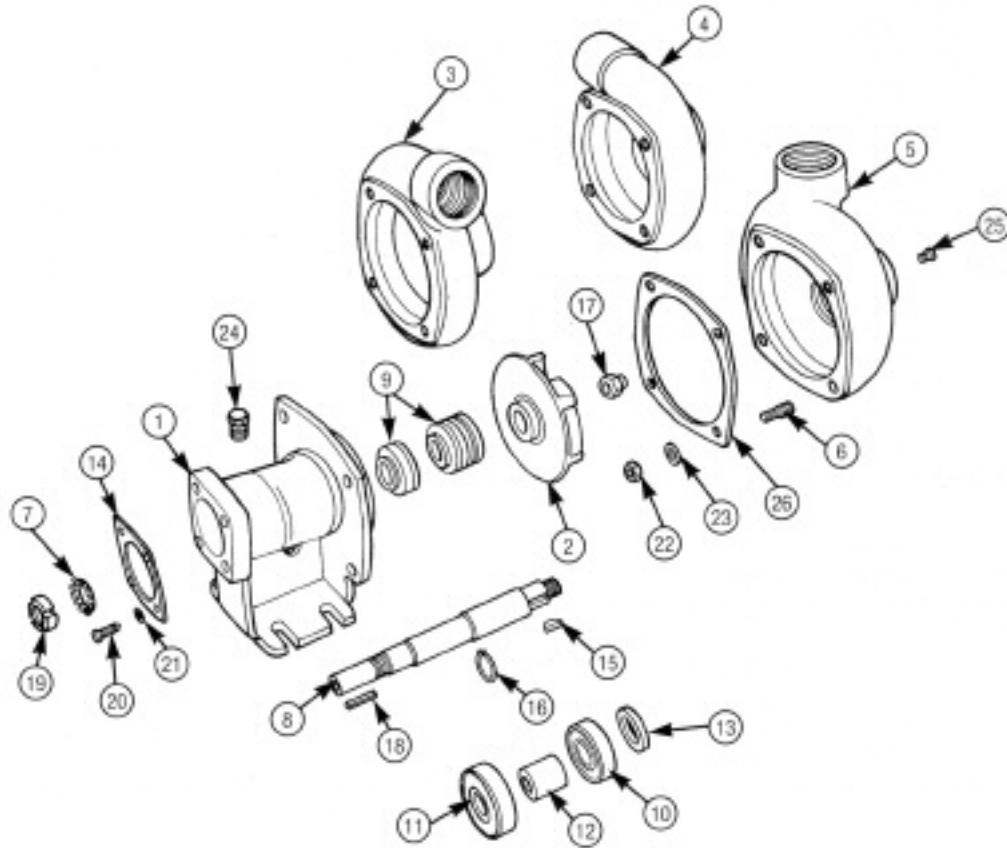

# MP PUMPS SERVICE PARTS LIST

- Foot Mounted • Belt or Direct Drive • Mechanical Seal
- Cast Iron Construction • Right Hand, Left Hand, Reversible Design

**SERIES 30**  
**1" x 3/4" Pipe Size**

**IMPORTANT:** When ordering parts, specify model and serial number shown on nameplate.  
 N/S means not shown in exploded view of parts.

ITEM NO.	PART NO.	DESCRIPTION	QUANTITY REQUIRED PER MODEL			
			METAL	ALL MODELS LISTED ARE CAST IRON		
			PIPE SIZE	ALL MODELS LISTED ARE 1" x 3/4"		
			ROTATION	R. HAND	L. HAND	REVERSIBLE
			MODEL NO.	23203	23145	NA

**IMPELLER**

2	22573	Impeller — C.I. 3-1/4" DIA	1		
2	22583	Impeller — C.I. 3-1/4" DIA		1	
2	22586	Impeller — C.I. 3-1/4" DIA			1
15	21865	Key — S.S. — #2 — Impeller to Shaft 1	1	1	
17	22588	Nut — 3/8" S.S.	1	1	1

**SEAL**

9	22590	Seal	1	1	1
13	21435	Slinger	1	1	1

**SHAFT**

8	22574	Shaft — S.S.	1	1	1
19	22579	Locknut	1	1	1
7	22580	Lockwasher	1	1	1
18	22587	Key — 1/8" — Drive	1	1	1

**BODY**

1	22570	Body — Cast Iron	1	1	1
10	22576	Bearing — Impeller End	1	1	1
11	22575	Bearing — Drive End	1	1	1
12	22577	Spacer	1	1	1
16	22581	Retaining Ring	1	1	1
14	21142	Bearing Retainer	1	1	1
20	21584	Round Head Screw — 10-24	4	4	4
21	21621	Lockwasher — #10	4	4	4
N/S	22602	Impeller Shim	2	2	2