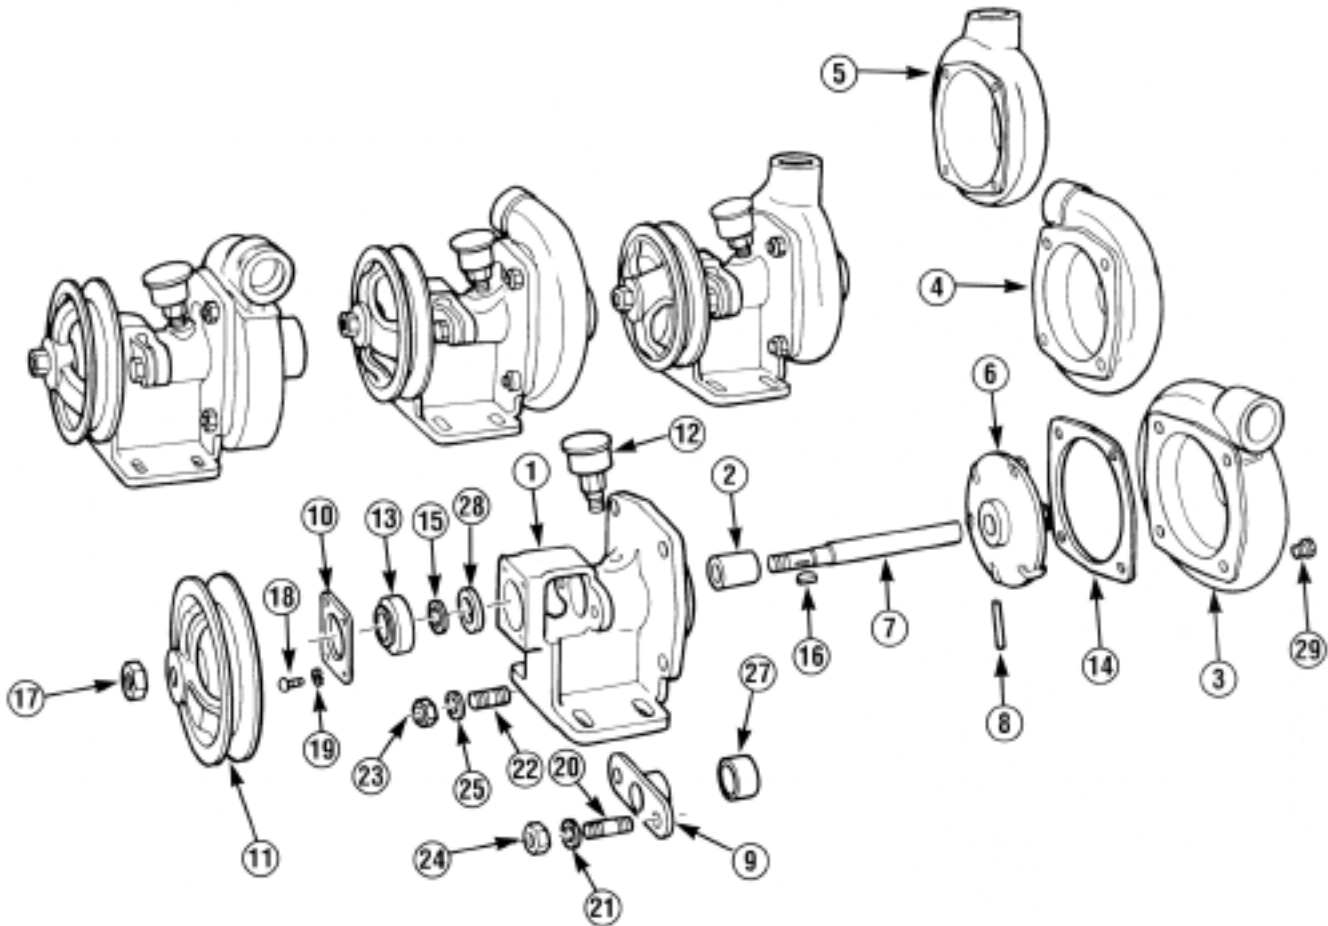

MP PUMPS SERVICE PARTS LIST

• Foot-Mounted Pumps
with Stuffing Box Seal and Pulley

Series 30
Straight Centrifugals

IMPORTANT: When ordering parts, specify model and serial number shown on nameplate.

ITEM NO.	PART NO.	DESCRIPTION	QUANTITY REQUIRED PER MODEL			
			METAL	ALL MODELS LISTED ARE BRONZE		
			PIPE SIZE	ALL MODELS LISTED ARE 1" x 3/4"		
			ROTATION	R. HAND	L. HAND	REVERSIBLE
			MODEL NO.	23166	23119	NA
HOUSING						
	22914	Housing Assembly — Includes:		1		
3	21106	Housing — Bronze		1		
22	21150	Stud — Br. 5/16"		4		
12	21185	Pipe Plug — Br. — 1/8" NPT		1		
	22917	Housing Assembly — Includes:			1	
4	21110	Housing — Bronze			1	
22	21150	Stud — Br. — 5/16"			4	
12	21185	Pipe Plug — Br. — 1/8" NPT			1	
	NA	Housing Assembly — Includes:				1
5	NA	Housing — Bronze				1
22	21150	Stud — Br. — 5/16"				4
12	21185	Pipe Plug — Br. — 1/8" NPT				1

34800 BENNETT • FRASER, MI 48026-1686
(586) 293-8240 • FAX (586) 293-8469
(800) 563-8006 • www.mppumps.com

FORM 7025-B

PRINTED IN U.S.A.—GB

MP PUMPS SERVICE PARTS LIST

• Foot-Mounted Pumps
with Stuffing Box Seal and Pulley

Series 30
Straight Centrifugals

IMPORTANT: When ordering parts, specify model and serial number shown on nameplate.

ITEM NO.	PART NO.	DESCRIPTION	QUANTITY REQUIRED PER MODEL			
			METAL	ALL MODELS LISTED ARE BRONZE		
			PIPE SIZE	ALL MODELS LISTED ARE 1" x 3/4"		
			ROTATION	R. HAND	L. HAND	REVERSIBLE
			MODEL NO.	23166	23119	NA
HOUSING						
	22914	Housing Assembly — Includes:		1		
3	21106	Housing — Bronze		1		
22	21150	Stud — Br. 5/16"		4		
12	21185	Pipe Plug — Br. — 1/8" NPT		1		
	22917	Housing Assembly — Includes:			1	
4	21110	Housing — Bronze			1	
22	21150	Stud — Br. — 5/16"			4	
12	21185	Pipe Plug — Br. — 1/8" NPT			1	
	NA	Housing Assembly — Includes:				1
5	NA	Housing — Bronze				1
22	21150	Stud — Br. — 5/16"				4
12	21185	Pipe Plug — Br. — 1/8" NPT				1