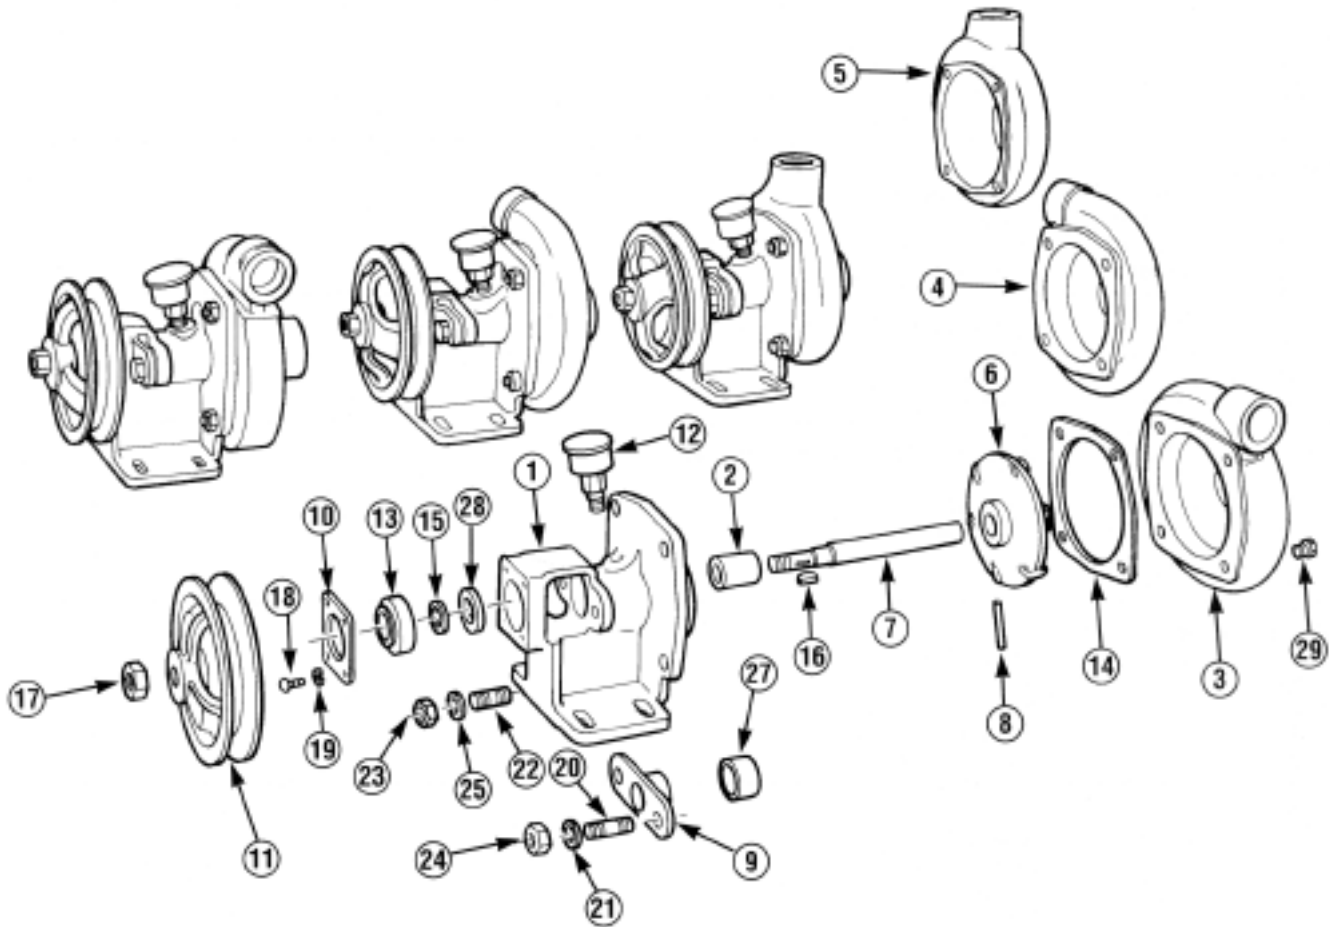

MP PUMPS SERVICE PARTS LIST

• Foot-Mounted Pumps
with Stuffing Box Seal and Pulley

Series 30
Straight Centrifugals

IMPORTANT: When ordering parts, specify model and serial number shown on nameplate.

ITEM NO.	PART NO.	DESCRIPTION	QUANTITY REQUIRED PER MODEL			
			METAL	ALL MODELS LISTED ARE BRONZE		
			PIPE SIZE	ALL MODELS LISTED ARE 1" x 3/4"		
			ROTATION	R. HAND	L. HAND	REVERSIBLE
			MODEL NO.	23166	23119	NA
HOUSING						
	22914	Housing Assembly — Includes:		1		
3	21106	Housing — Bronze		1		
22	21150	Stud — Br. 5/16"		4		
12	21185	Pipe Plug — Br. — 1/8" NPT		1		
	22917	Housing Assembly — Includes:			1	
4	21110	Housing — Bronze			1	
22	21150	Stud — Br. — 5/16"			4	
12	21185	Pipe Plug — Br. — 1/8" NPT			1	
	NA	Housing Assembly — Includes:				1
5	NA	Housing — Bronze				1
22	21150	Stud — Br. — 5/16"				4
12	21185	Pipe Plug — Br. — 1/8" NPT				1

34800 BENNETT • FRASER, MI 48026-1686
(586) 293-8240 • FAX (586) 293-8469
(800) 563-8006 • www.mppumps.com

FORM 7025-B

PRINTED IN U.S.A.—GB

MP PUMPS SERVICE PARTS LIST

• Foot-Mounted Pumps
with Stuffing Box Seal and Pulley

Series 30
Straight Centrifugals

IMPORTANT: When ordering parts, specify model and serial number shown on nameplate.

ITEM NO.	PART NO.	DESCRIPTION	QUANTITY REQUIRED PER MODEL			
			METAL	ALL MODELS LISTED ARE BRONZE		
			PIPE SIZE	ALL MODELS LISTED ARE 1" x 3/4"		
			ROTATION	R. HAND	L. HAND	REVERSIBLE
			MODEL NO.	23166	23119	NA
HOUSING						
	22914	Housing Assembly — Includes:		1		
3	21106	Housing — Bronze		1		
22	21150	Stud — Br. 5/16"		4		
12	21185	Pipe Plug — Br. — 1/8" NPT		1		
	22917	Housing Assembly — Includes:			1	
4	21110	Housing — Bronze			1	
22	21150	Stud — Br. — 5/16"			4	
12	21185	Pipe Plug — Br. — 1/8" NPT			1	
	NA	Housing Assembly — Includes:				1
5	NA	Housing — Bronze				1
22	21150	Stud — Br. — 5/16"				4
12	21185	Pipe Plug — Br. — 1/8" NPT				1