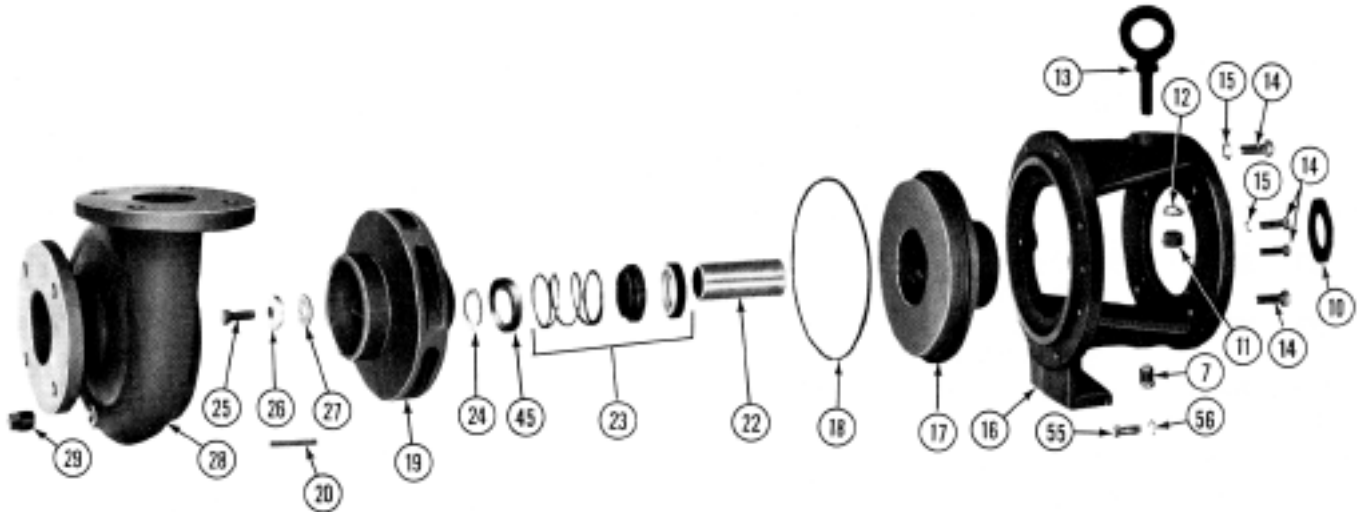

# MP PUMPS SERVICE PARTS LIST

- Straight Centrifugal
- Electric Motor Drive
- Mechanical Seal

**Series 110 1½" x 1¼" Pipe Size**  
**Series 300 3" x 2½" Pipe Size**

**IMPORTANT:** When ordering parts, specify MODEL and SERIAL NUMBER shown on nameplate.  
 N/S means "not shown" in exploded view of parts.

ITEM	PART NO.	DESCRIPTION	QUANTITY REQUIRED PER MODEL		
			ROTATION — All Models Listed Are Right Hand		
			PIPE SIZE - 3" x 2-1/2"		
			METAL	CAST IRON	DUCTILE IRON

## HOUSING

28	26733	Housing - Cast Iron		1	
28	NA	Housing - Ductile Iron			1
29	22656	Pipe Plug s.s. 1/2"		2	2
14	21274	Cap Screw s.s. 3/8"		10	10
15	21266	Lockwasher s.s. 3/8"		8	8
18	26744	Gasket		1	1

### ADAPTOR - Mechanical Seal

17	26737	Adaptor - Cast Iron		1	
17	NA	Adaptor - Ductile Iron			1
14	21274	Cap Screw s.s. 3/8"		4	4
15	21266	Lockwasher s.s. 3/8"		2	2
16	26739	Adaptor - Cast Iron		1	1
7	21267	Pipe Plug s.s. 1/4" NPT		1	1
55	21246	Cap Screw s.s. 1/2"		4	4
56	21254	Lock washer s.s.		4	4
13	26686	Eye Bolt-Steel		1	1
12	26258	Lockwasher-Steel 5/8"		1	1
11	22461	Hex Nut-Steel 5/8"		1	1