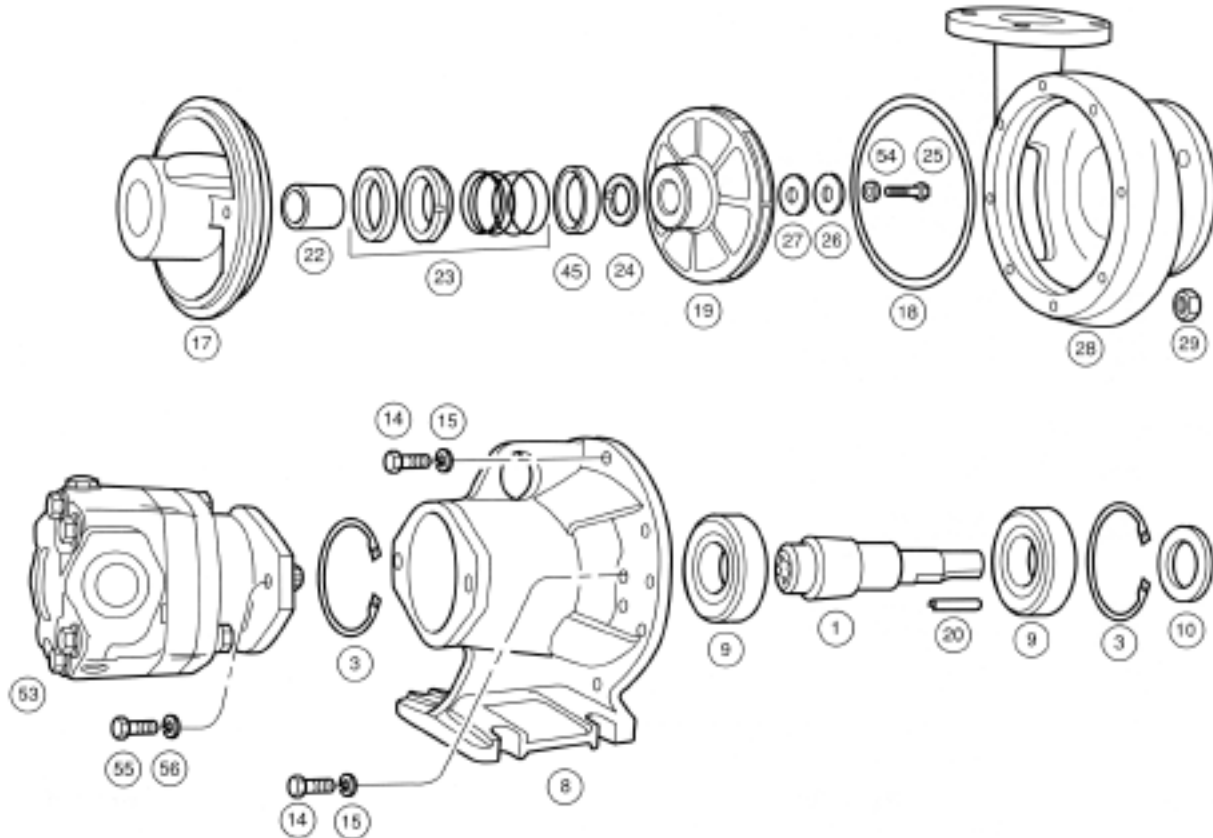

MP PUMPS SERVICE PARTS LIST

- Straight Centrifugal • Foot Mounted
- Hydraulic Motor Drive • Mechanical Seal

SERIES 300
3" x 2 1/2" Pipe Size

IMPORTANT: When ordering parts, specify MODEL and SERIAL NUMBER shown on nameplate.

ITEM NO.	PART NO.	DESCRIPTION	QUANTITY REQUIRED PER MODEL		
			ROTATION	ALL MODELS LISTED ARE RIGHT HAND	
			PIPE SIZE	ALL MODELS LISTED ARE 3" x 2 1/2"	
			METAL	CAST IRON	DUCTILE IRON

HOUSING

28	26733	Housing — Cast Iron	1		
28	NA	Housing — Ductile Iron			1
29	22856	Pipe Plug s.s. 1/2"	2		2
14	21274	Cap Screw s.s. 3/8"	10		10
15	21268	Lockwasher s.s. 3/8"	8		8
18	26744	Gasket	1		1

MP PUMPS, INC.

34800 BENNETT • FRASER, MI 48026-1686
 (586) 293-8240 • FAX (586) 293-8469
 (800) 563-8006 • www.mppumps.com

FORM 7075-B

PRINTED IN U.S.A. (11-98)

ITEM NO.	PART NO.	DESCRIPTION	QUANTITY REQUIRED PER MODEL		
			ROTATION	ALL MODELS LISTED ARE RIGHT HAND	
			PIPE SIZE	ALL MODELS LISTED ARE 3" x 2 1/2"	
			METAL	CAST IRON	DUCTILE IRON

ADAPTOR — MECHANICAL SEAL

17	NA	Adaptor — Cast Iron		1	
17	NA	Adaptor — Ductile Iron			1
14	21274	Cap Screw s.s. 3/8"		4	4
15	21266	Lockwasher s.s. 3/8"		2	2

BODY

8	26994	Pedestal Body — Cast Iron		1	1
1	26995	Shaft — (Spine) — Steel		1	1
9	26997	Ball Bearing		2	2
3	26998	Snap Ring		2	2
55	21246	Cap Screw s.s. 1/2"		2	2
56	21254	Lockwasher s.s. 1/2"		2	2
53	29993	Hydraulic Motor — 1.59 cu. in displ.		1	1
53	29992	Hydraulic Motor — 1.16 cu. in displ.		1	1