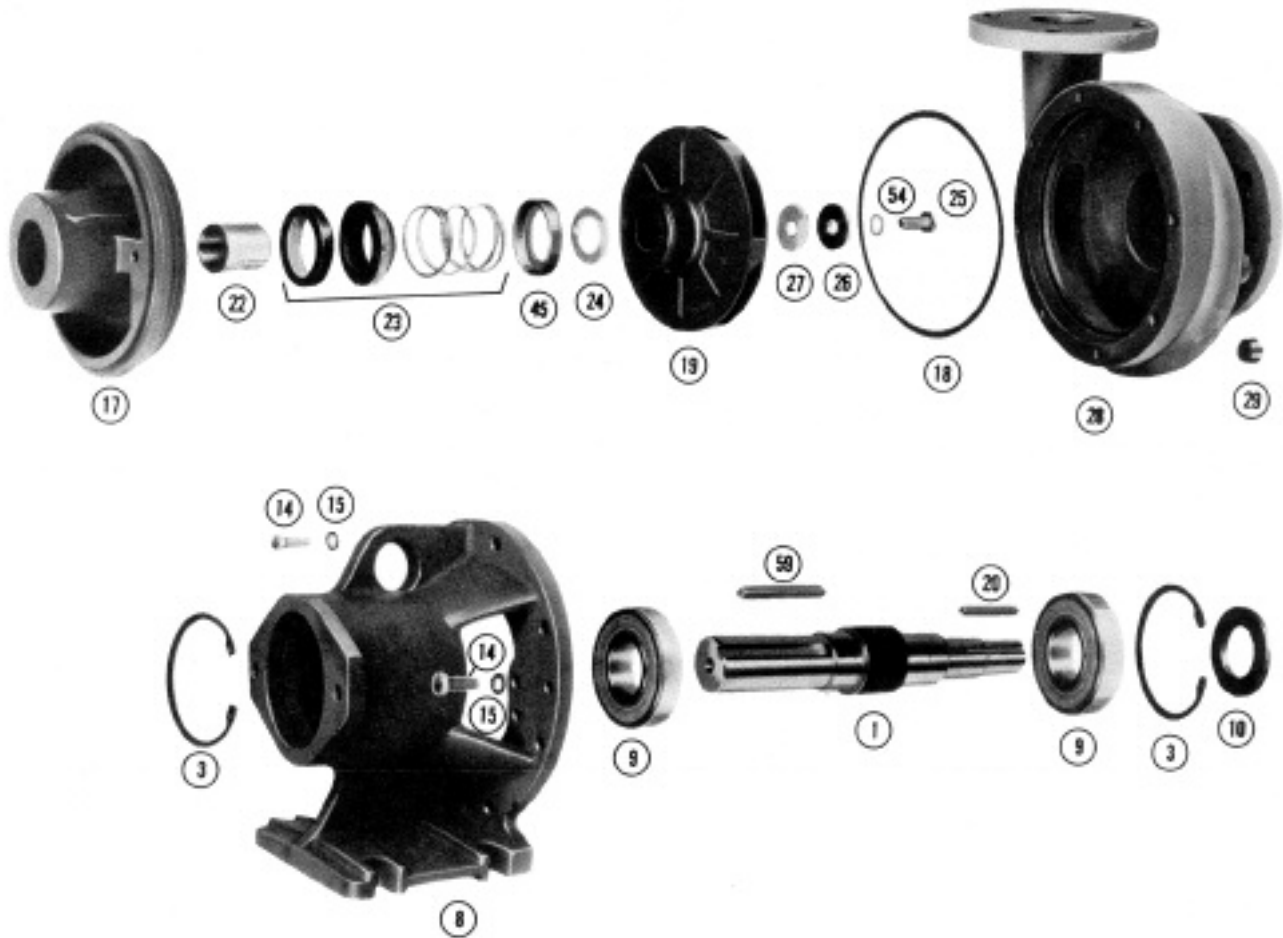

MP PUMPS SERVICE PARTS LIST

- Straight Centrifugal
- Foot Mounted
- Belt or Direct Drive
- Mechanical Seal

Series 300
3" x 2½" Pipe Size

IMPORTANT: When ordering parts, specify model and serial number shown on nameplate

ITEM NO.	PART NO.	DESCRIPTION	QUANTITY REQUIRED PER MODEL		
			ROTATION	ALL MODELS LISTED ARE RIGHT HAND	
			PIPE SIZE	ALL MODELS LISTED ARE 3" x 2½"	
METAL	CAST IRON	DUCTILE IRON			

HOUSING

28	26733	Housing—Cast Iron	1	
28	NA	Housing—Ductile Iron		1
29	22656	Pipe Plug s.s. 1/2"	2	2
14	21274	Cap Screw s.s. 3/8"	10	10
15	21266	Lockwasher s.s. 3/8"	8	8
18	26744	Gasket	1	1

IMPELLER

19	26788	Impeller—Ductile Iron—7.00"	1	1
19	27015	Impeller—Ductile Iron—6.62" (Optional)	1	1
19	27014	Impeller—Ductile Iron—6.38" (Optional)	1	1
19	27013	Impeller—Ductile Iron—5.70" (Optional)	1	1
24	26684	Gasket Teflon	1	1
25	26674	Seal Bolt s.s. 1/2"	1	1
54	27045	"O" Ring (included with item 25)	1	1
26	26675	Washer s.s.	1	1
27	26676	Gasket Teflon	1	1
20	26796	Square Key s.s. 1/4"	1	1
N/S	27105	Loctite 271 — .5 cc	1	1
N/S	27216	NEVER-SEEZ — 1 oz. tube	1	1
N/S	27106	Service Kit—Major Includes items 25, 26, 27, 24, 20, Loctite 271 and NEVER-SEEZ	1	1
N/S	27240	Service Kit—Minor Includes items 27, 24, 54 and Loctite 271	1	1

ADAPTOR—MECHANICAL SEAL

17	26737	Adaptor—Cast Iron	1	
17	NA	Adaptor—Ductile Iron		1
14	21274	Cap Screw s.s. 3/8"	4	4
15	21266	Lockwasher s.s. 3/8"	2	2

BODY

8	26994	Pedestal Body—Cast Iron	1	1
1	26999	Shaft—Key-way—Steel	1	1
9	26997	Ball Bearing	2	2
3	26998	Snap Ring	2	2
59	27002	Square Key—Steel 1/4"	1	1