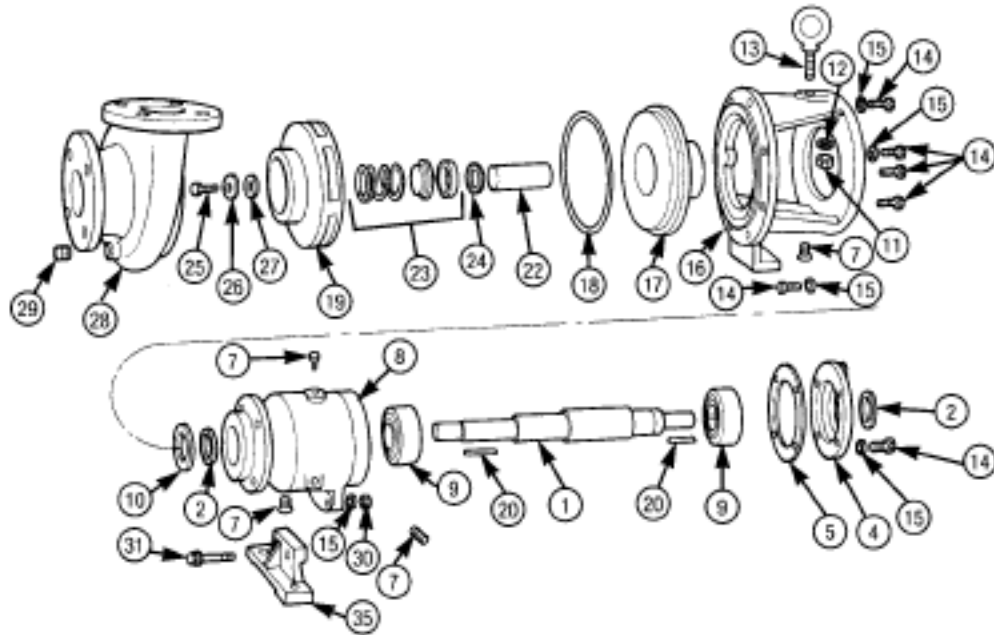

MP PUMPS SERVICE PARTS LIST

- Pedestal Mount Centrifugal
- Grease Lube Bearings
- Belt or Direct Drive
- Mechanical Seal

SERIES 300
3" x 2 1/2" Pipe Size

IMPORTANT: When ordering parts, specify model and serial number shown on nameplate.

ITEM NO.	PART NO.	DESCRIPTION	QUANTITY REQUIRED PER MODEL	
			ROTAION	ALL MODELS LISTED ARE RIGHT HAND
			PIPE SIZE	ALL MODELS LISTED ARE 3" x 2 1/2"
			METAL	CAST IRON DUCTILE IRON
			MODEL NO.	NA NA

IMPELLER

19	26788	Impeller — Ductile Iron — 7.0"	1	1
25	26674	Seelbolt — S.S. — 1/2"	1	1
26	26675	Washer — S.S.	1	1
27	26676	Gasket Teflon	1	1
20	26796	Square Key — S.S. — 1/4"	1	1

MP PUMPS, INC.

34800 BENNETT • FRASER, MI 48026-1686
 (586) 293-8240 • FAX (586) 293-8469
 (800) 563-8006 • www.mppumps.com

ADAPTOR — Mechanical Seal

17	26737	Adaptor — Cast Iron	1	
17	NA	Adaptor — Ductile Iron		1
14	21274	Cap Screw — S.S. — 3/8"	4	4
15	21266	Lockwasher — S.S. — 3/8"	2	2
16	26739	Adaptor — Cast Iron	1	1
7	21267	Pipe Plug — S.S. — 1/4" NPT	1	1
14	21274	Cap Screw — S.S. — 3/8"	4	4
15	21266	Lockwasher — S.S.	4	4
13	26686	Eye Bolt — Steel	1	1
12	26258	Lockwasher — Steel — 5/8"	1	1
11	22461	Hex Nut — Steel — 5/8"	1	1