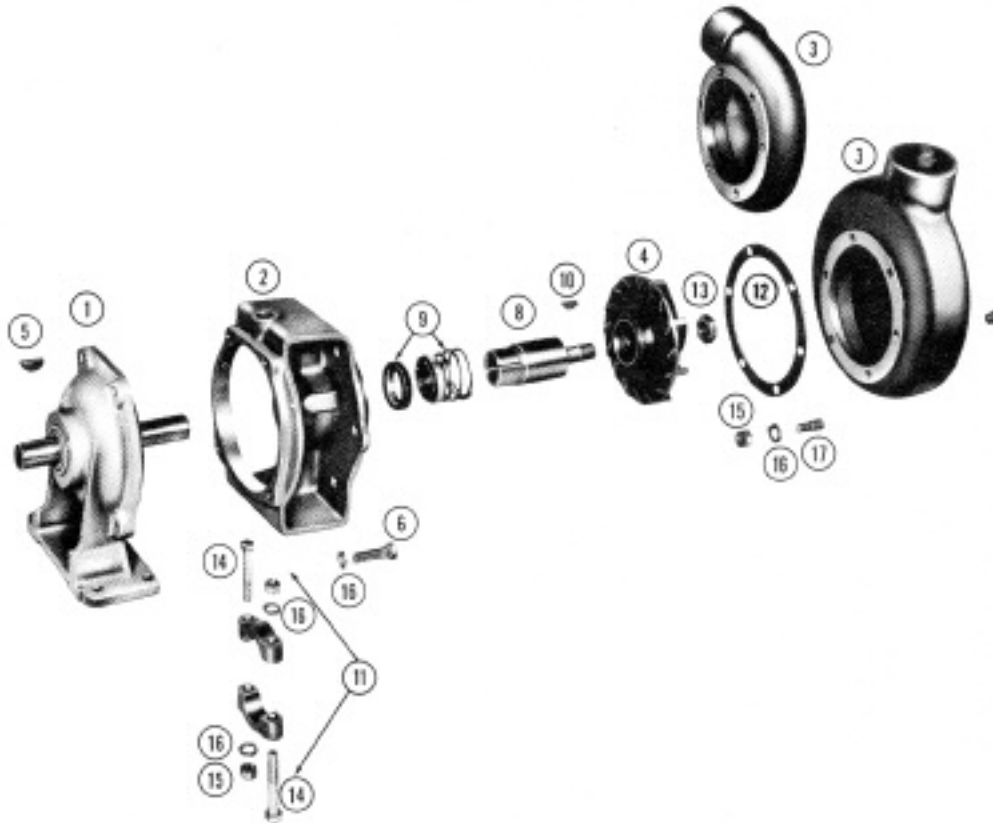

# MP PUMPS SERVICE PARTS LIST

- Straight Centrifugal
- Left Hand & Reversible Rotation
- Belt or Direct Drive
- Mechanical Seal

**Pedestal Mount Pumps**  
**Bronze & Cast Iron 2½" x 2" Pipe Size**

**IMPORTANT:** When ordering parts, specify MODEL and SERIAL NUMBER shown on nameplate.

ITEM	PART NO.	DESCRIPTION	QUANTITY REQUIRED PER MODEL		
			PUMP METALLURGY	CAST IRON	BRONZE
			MODEL NO. - LEFT HAND	NA	24313
			MODEL NO. - REVERSIBLE	22706	22705

### IMPELLER, SLEEVE & SEAL

4	22694	Impeller - Bronze - Left Hand & Reversible		1
13	22655	Locknut - S.S. - 5/8"	1	
13	21176	Locknut - Br. - 5/8"		1
8	22700	Sleeve	1	1
10	21762	Key - S.S. - #8	1	1
9	22361	Seal	1	1

### CLAMP

	23039	<b>Clamp Assembly - Inc:</b>	1	1
11		Clamp	2	2
16	21266	Lockwasher - S.S. - 3/8"	2	2
15	21268	Hex Nut - S.S. - 3/8"	2	2
14	21269	Capscrew - S.S. - 3/8"	2	2