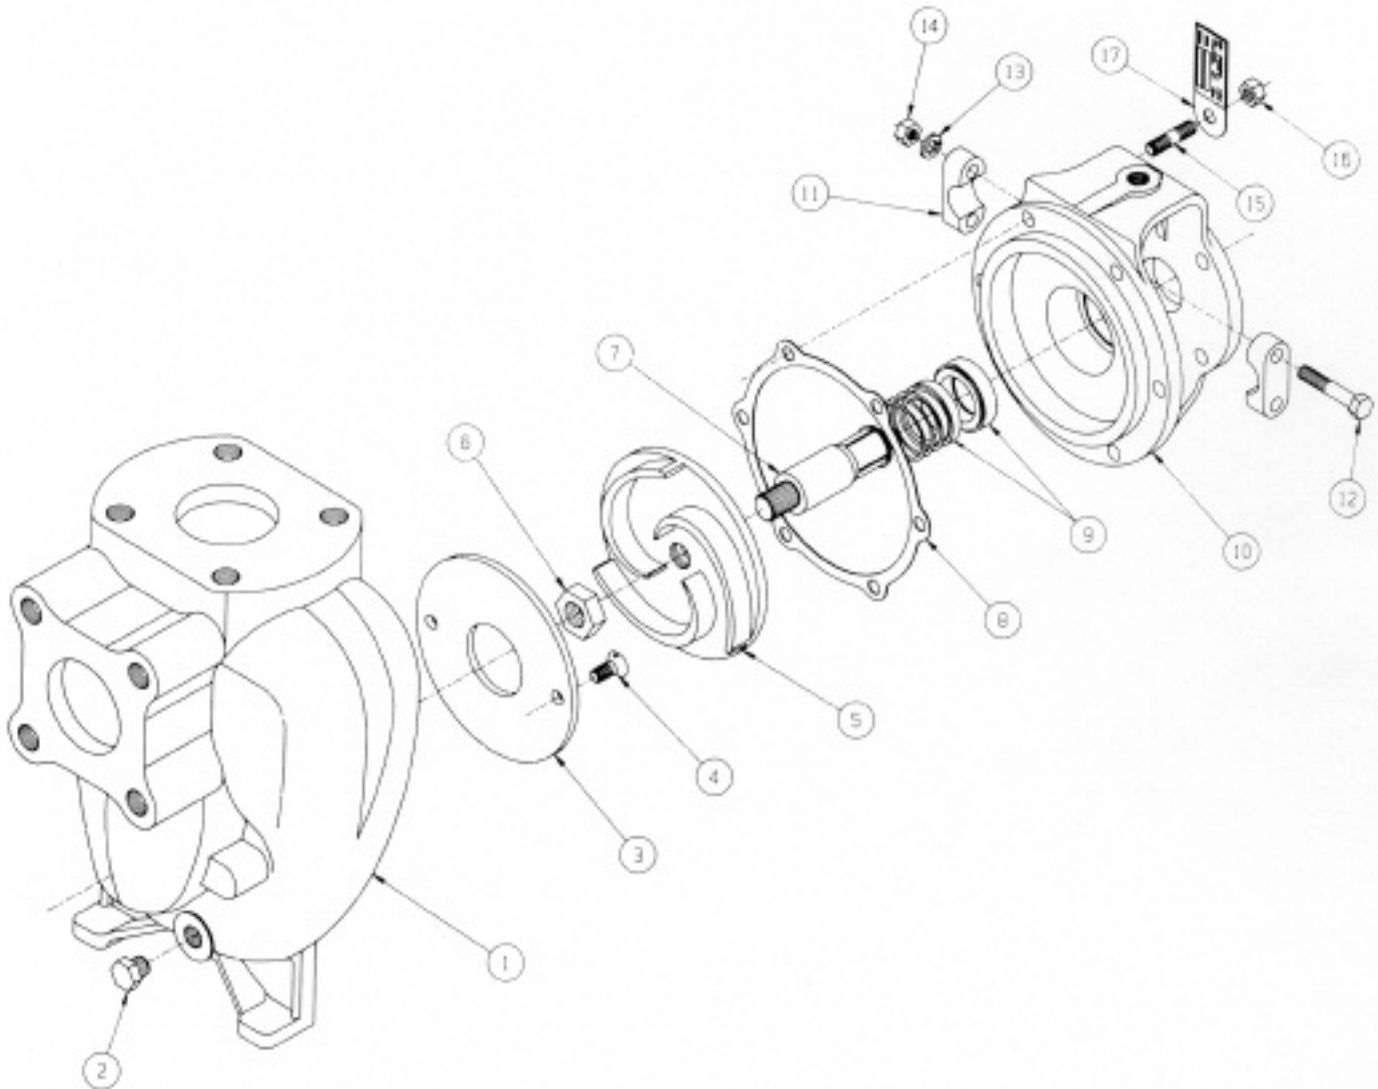

MP PUMPS SERVICE PARTS LIST

• For Pedestal or Engine Mounting

Stainless Steel FLOMAX 8

ITEM	PART NO.	DESCRIPTION	QTY.	ITEM	PART NO.	DESCRIPTION	QTY.
ADAPTER				CLAMP			
10	28277	ADAPTER - STAINLESS STEEL	1	11	23002	CLAMP ASSY - 3/4" DIA. SHAFT - INC.	1
HOUSING				12	21946	CLAMP	2
1	28276	HOUSING - STAINLESS STEEL	1	13	21264	CAPSCREW - S.S. - 5/16"-18 X 1-3/4"	2
2	21267	PIPE PLUG - S.S. - 1/4" NPT	1	14	21238	LOCKWASHER - S.S. - 5/16"	2
8	28704	GASKET - HOUSING	1	15	21284	HEXNUT - S.S. - 5/16"-18	2
15	21243	STUD - S.S. - 5/16"-18 X 1-5/16"	6	SEAL			
16	21244	HEXNUT - S.S. - 5/16"-18	6	9	22272	SEAL ASSY 1.00" DIA. SHAFT	1
17	28630	NAME PLATE	1	WEAR PLATE			
IMPELLER				3	27978	WEAR PLATE - STAINLESS STEEL	1
5	22294	IMPELLER - STAINLESS STEEL	1	4	28742	SCREW - S.S. - 5/16"-18 X 5/8"	2
6	22655	HEX JAM NUT - S.S. 5/8"-18	1				
7	28810	DRIVE SLEEVE - S.S. - 3/4" DIA. BORE	1				